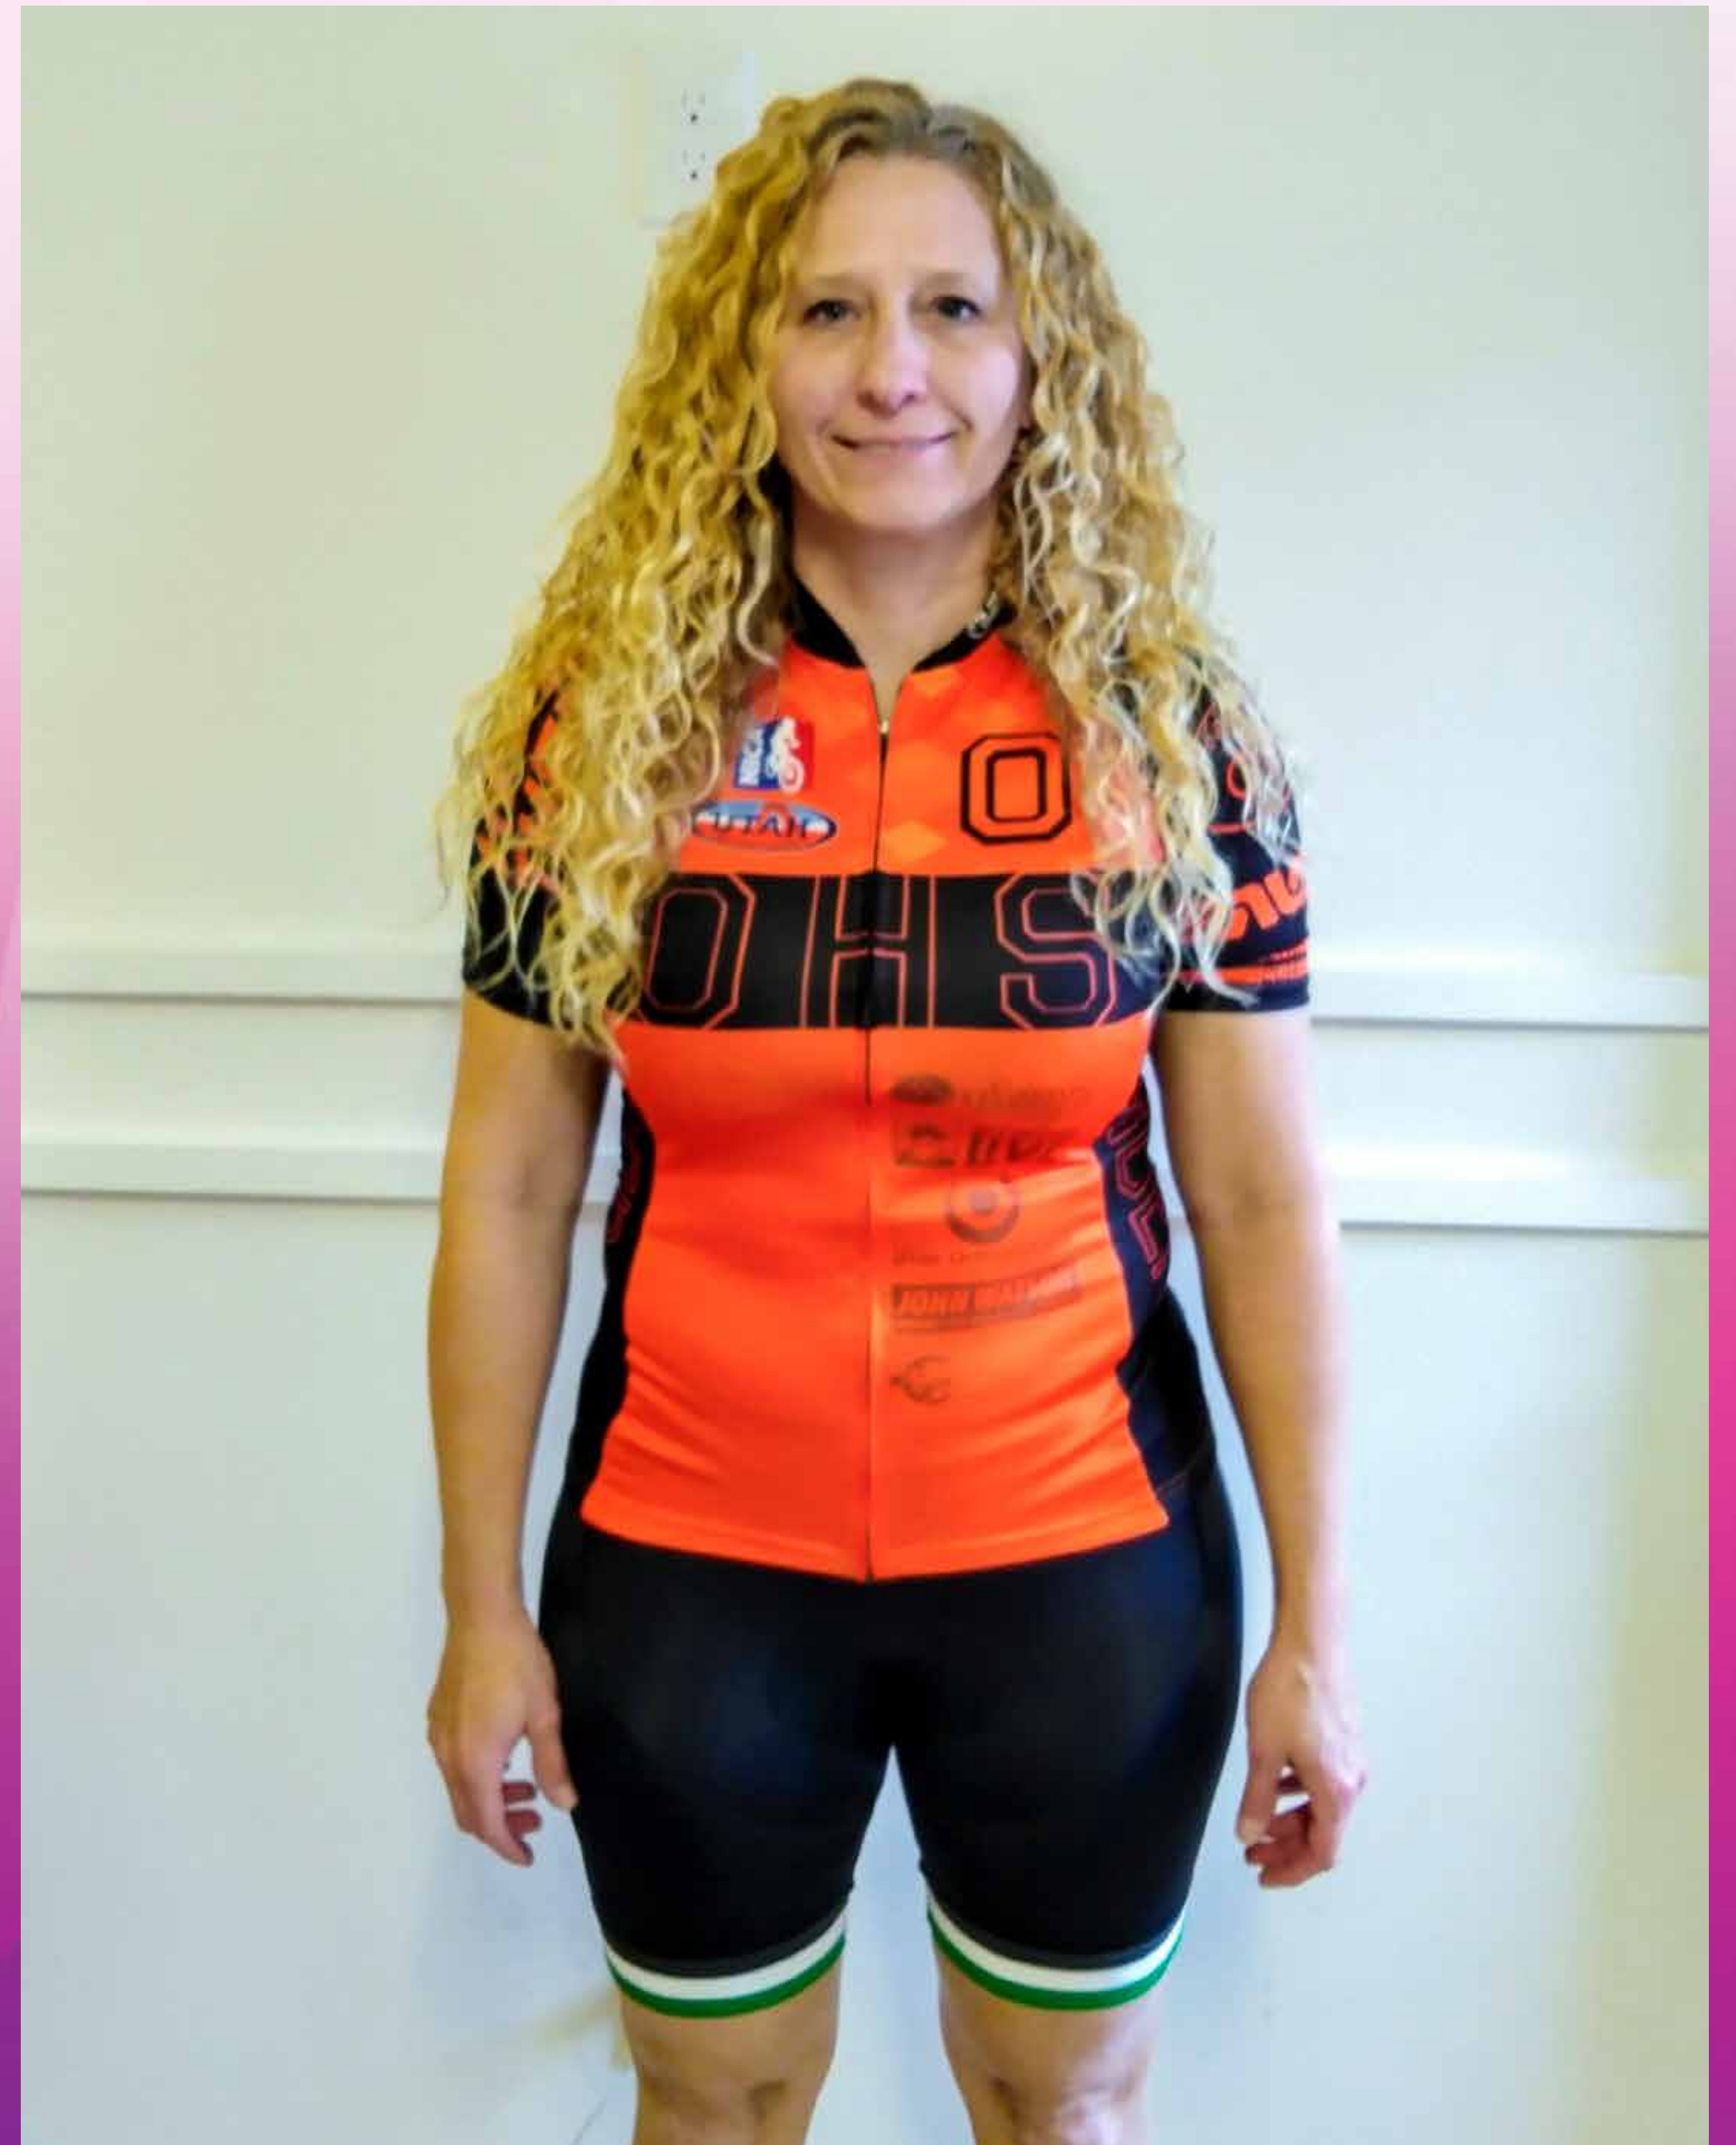

RACE C

SIZE: L

Height: 5'6"

Weight: 155lbs