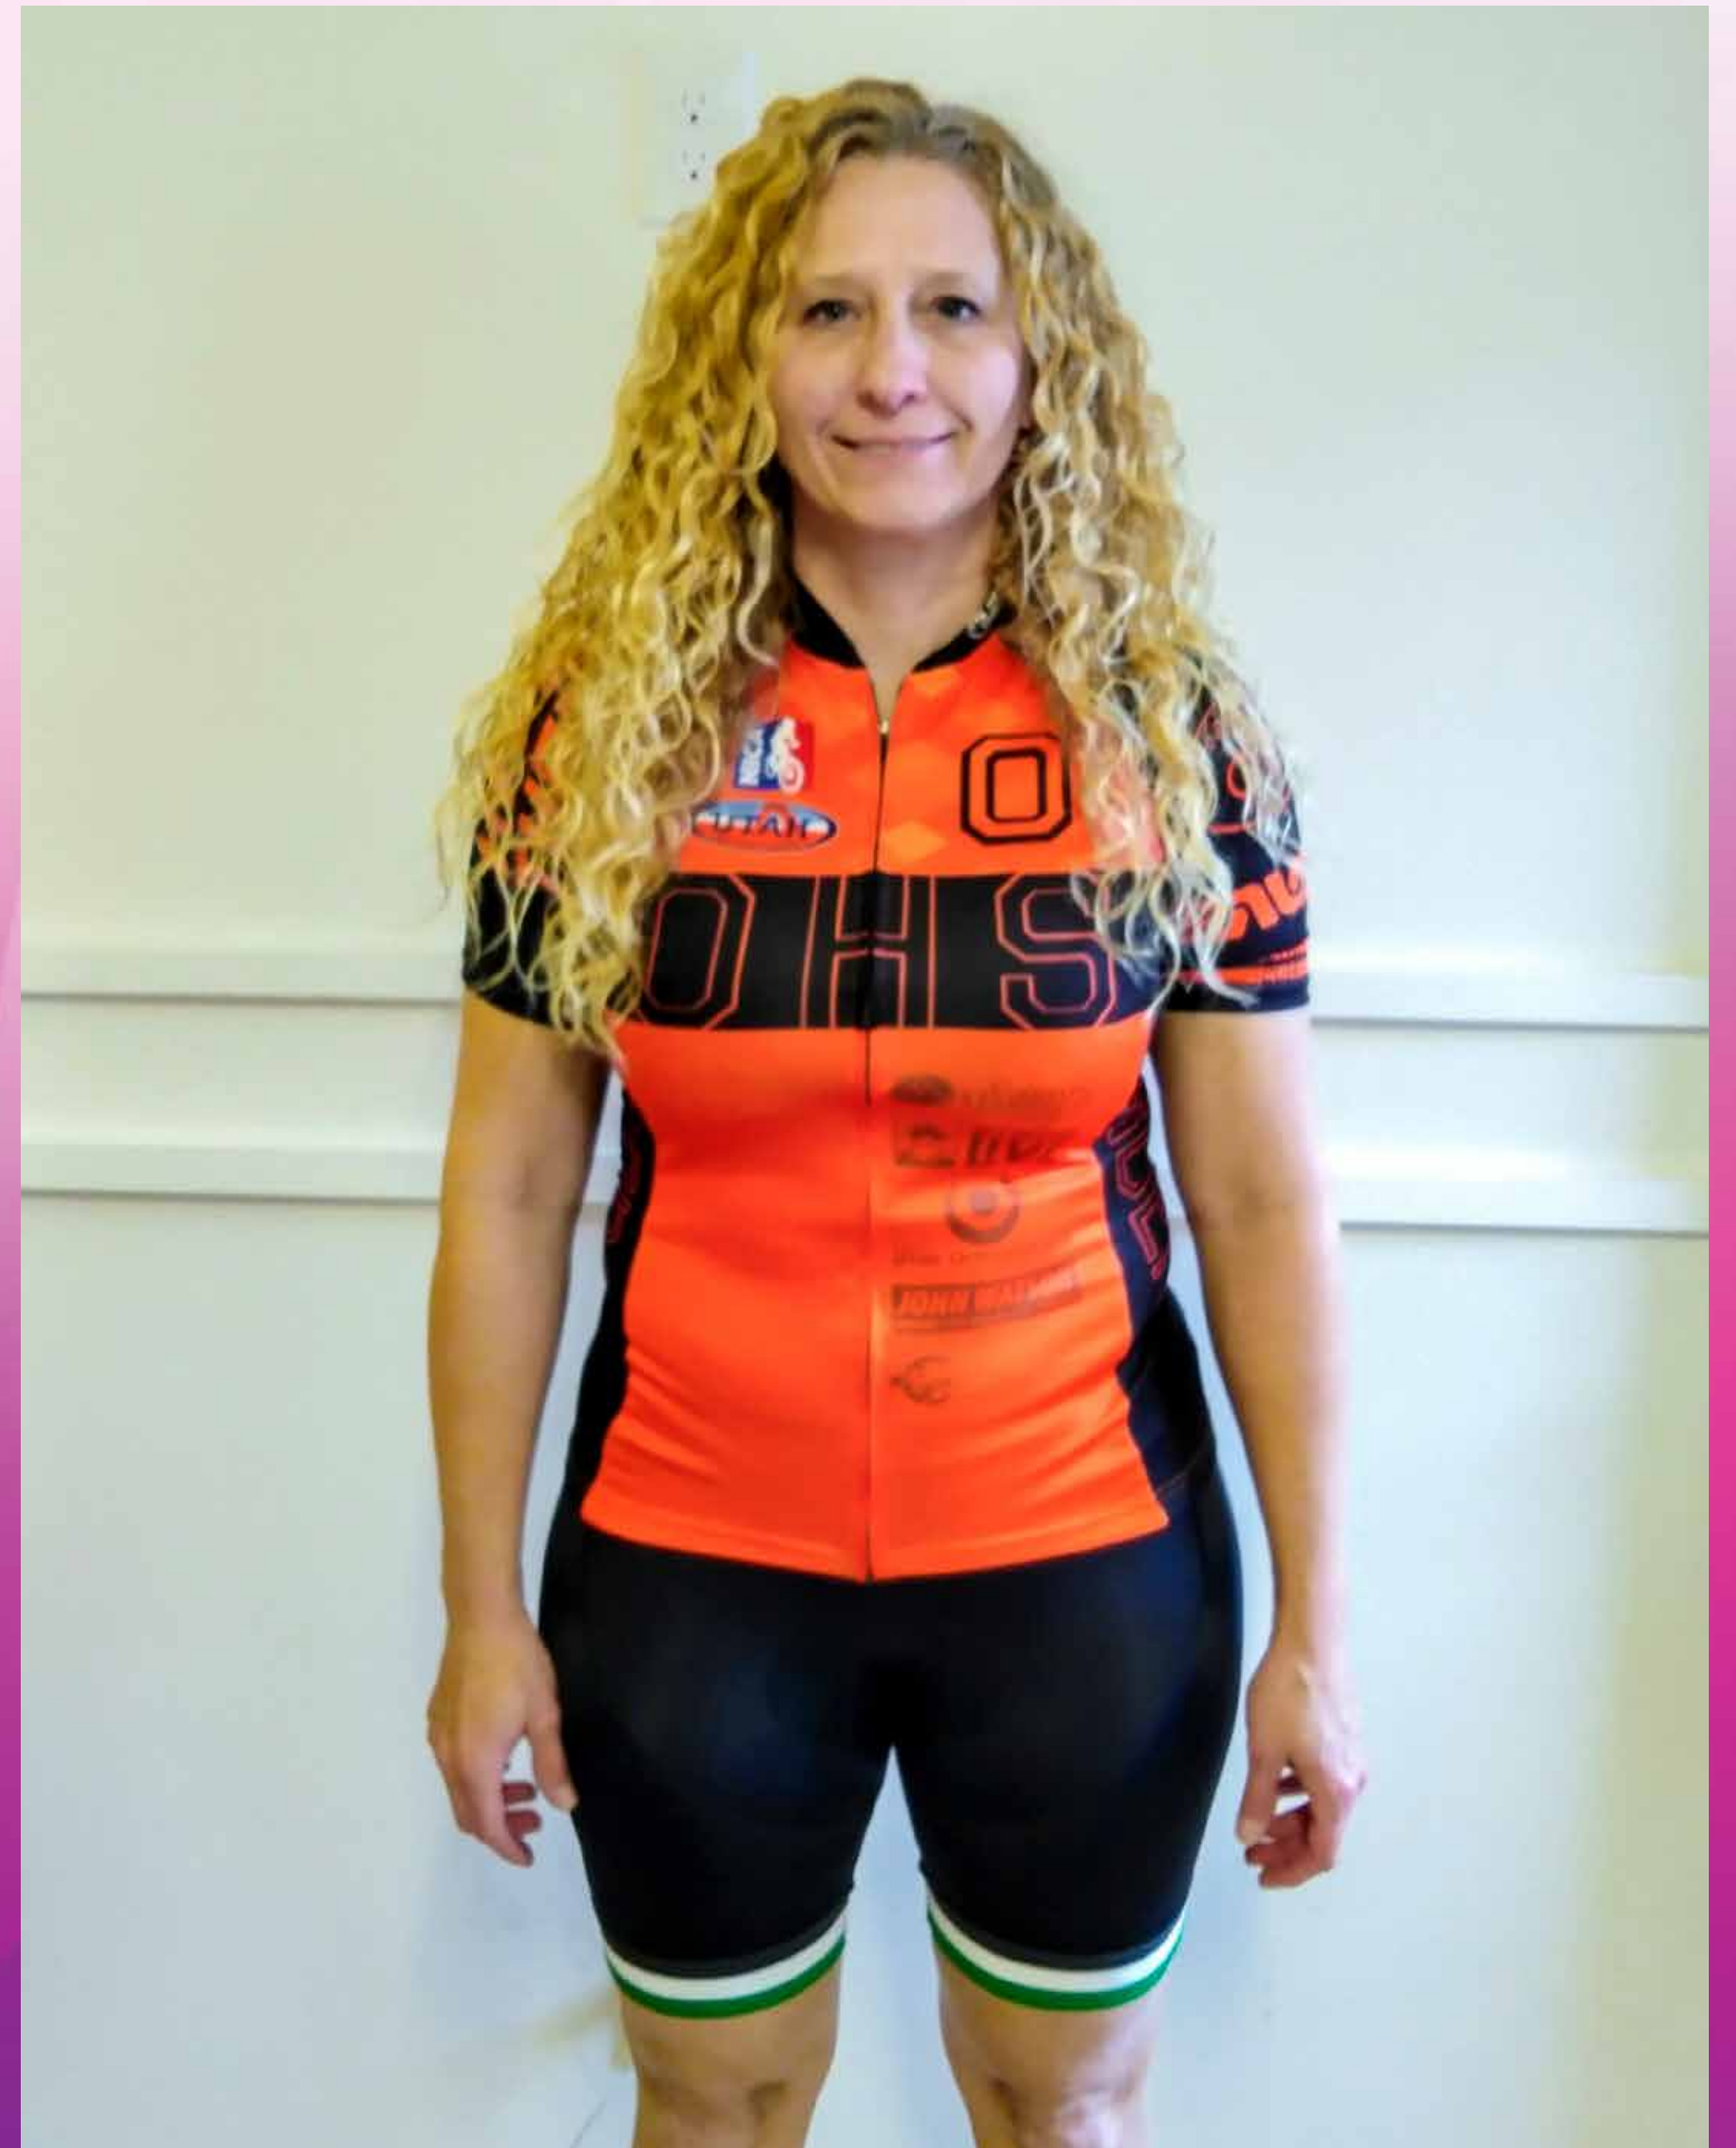

RACE C

SIZE: L

Height: 5'6"

Weight: 155lbs