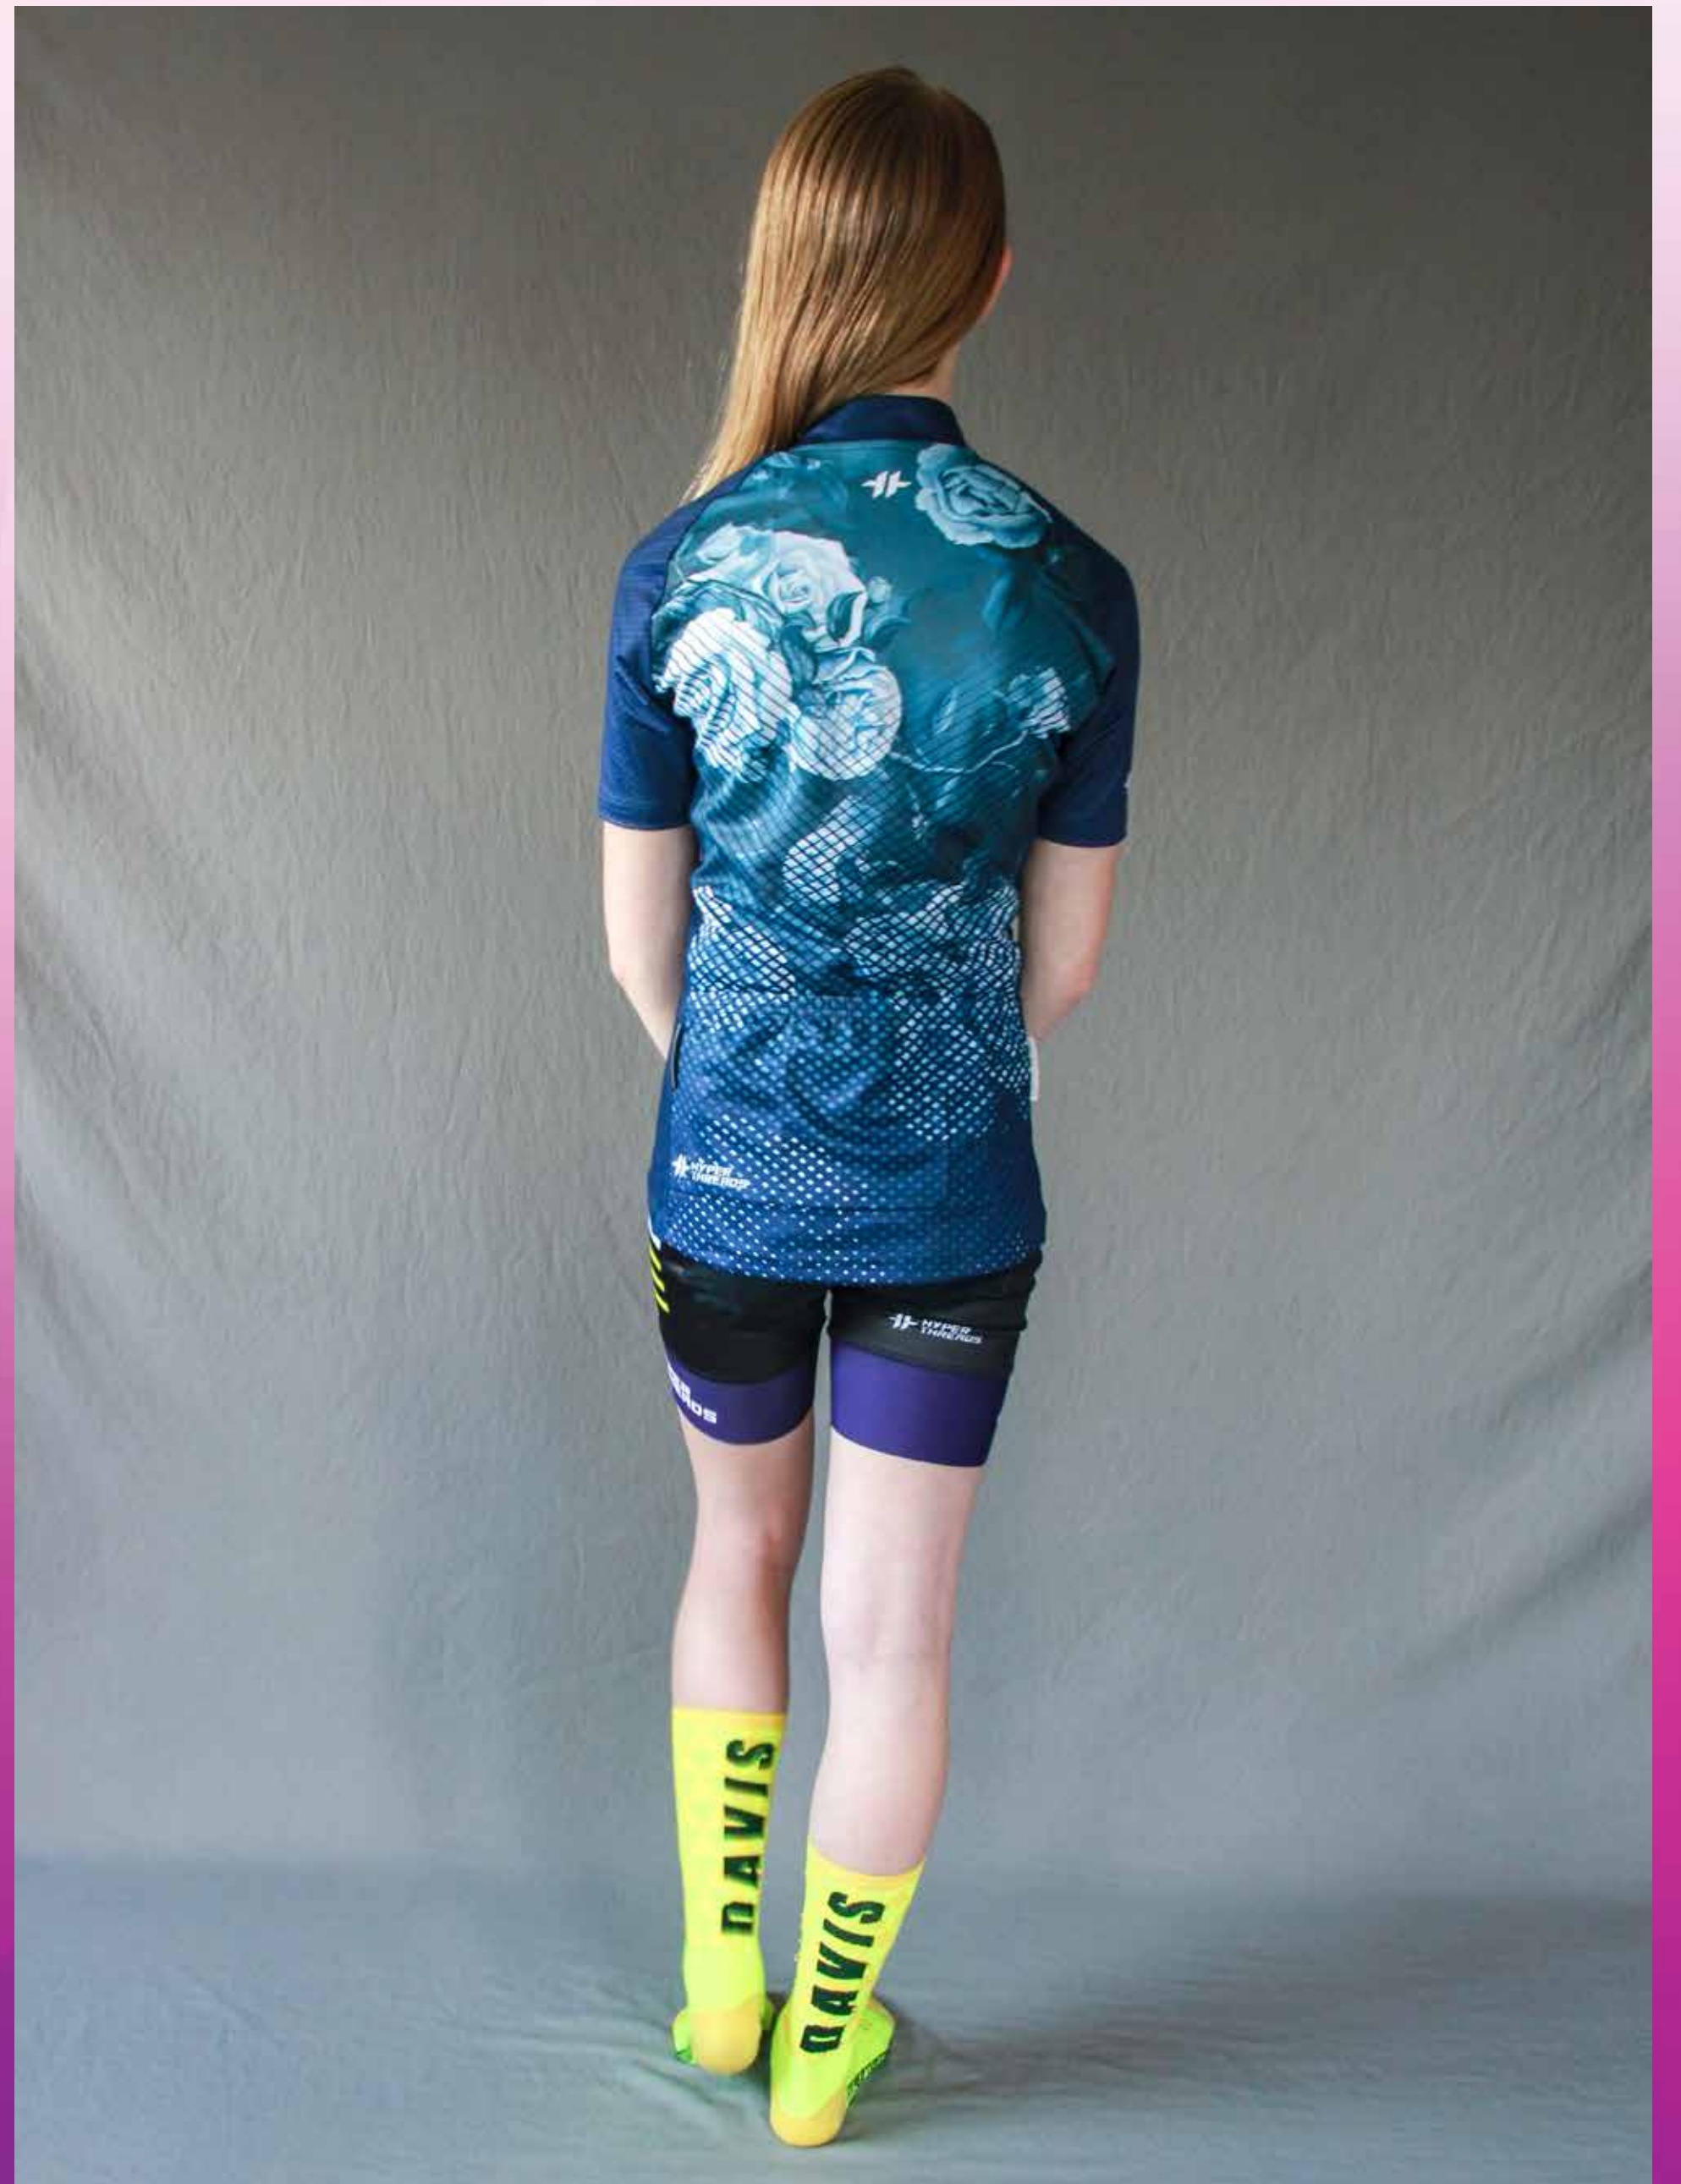

CLUB

SIZE: XXS

Height: 5'

Weight: 82lbs