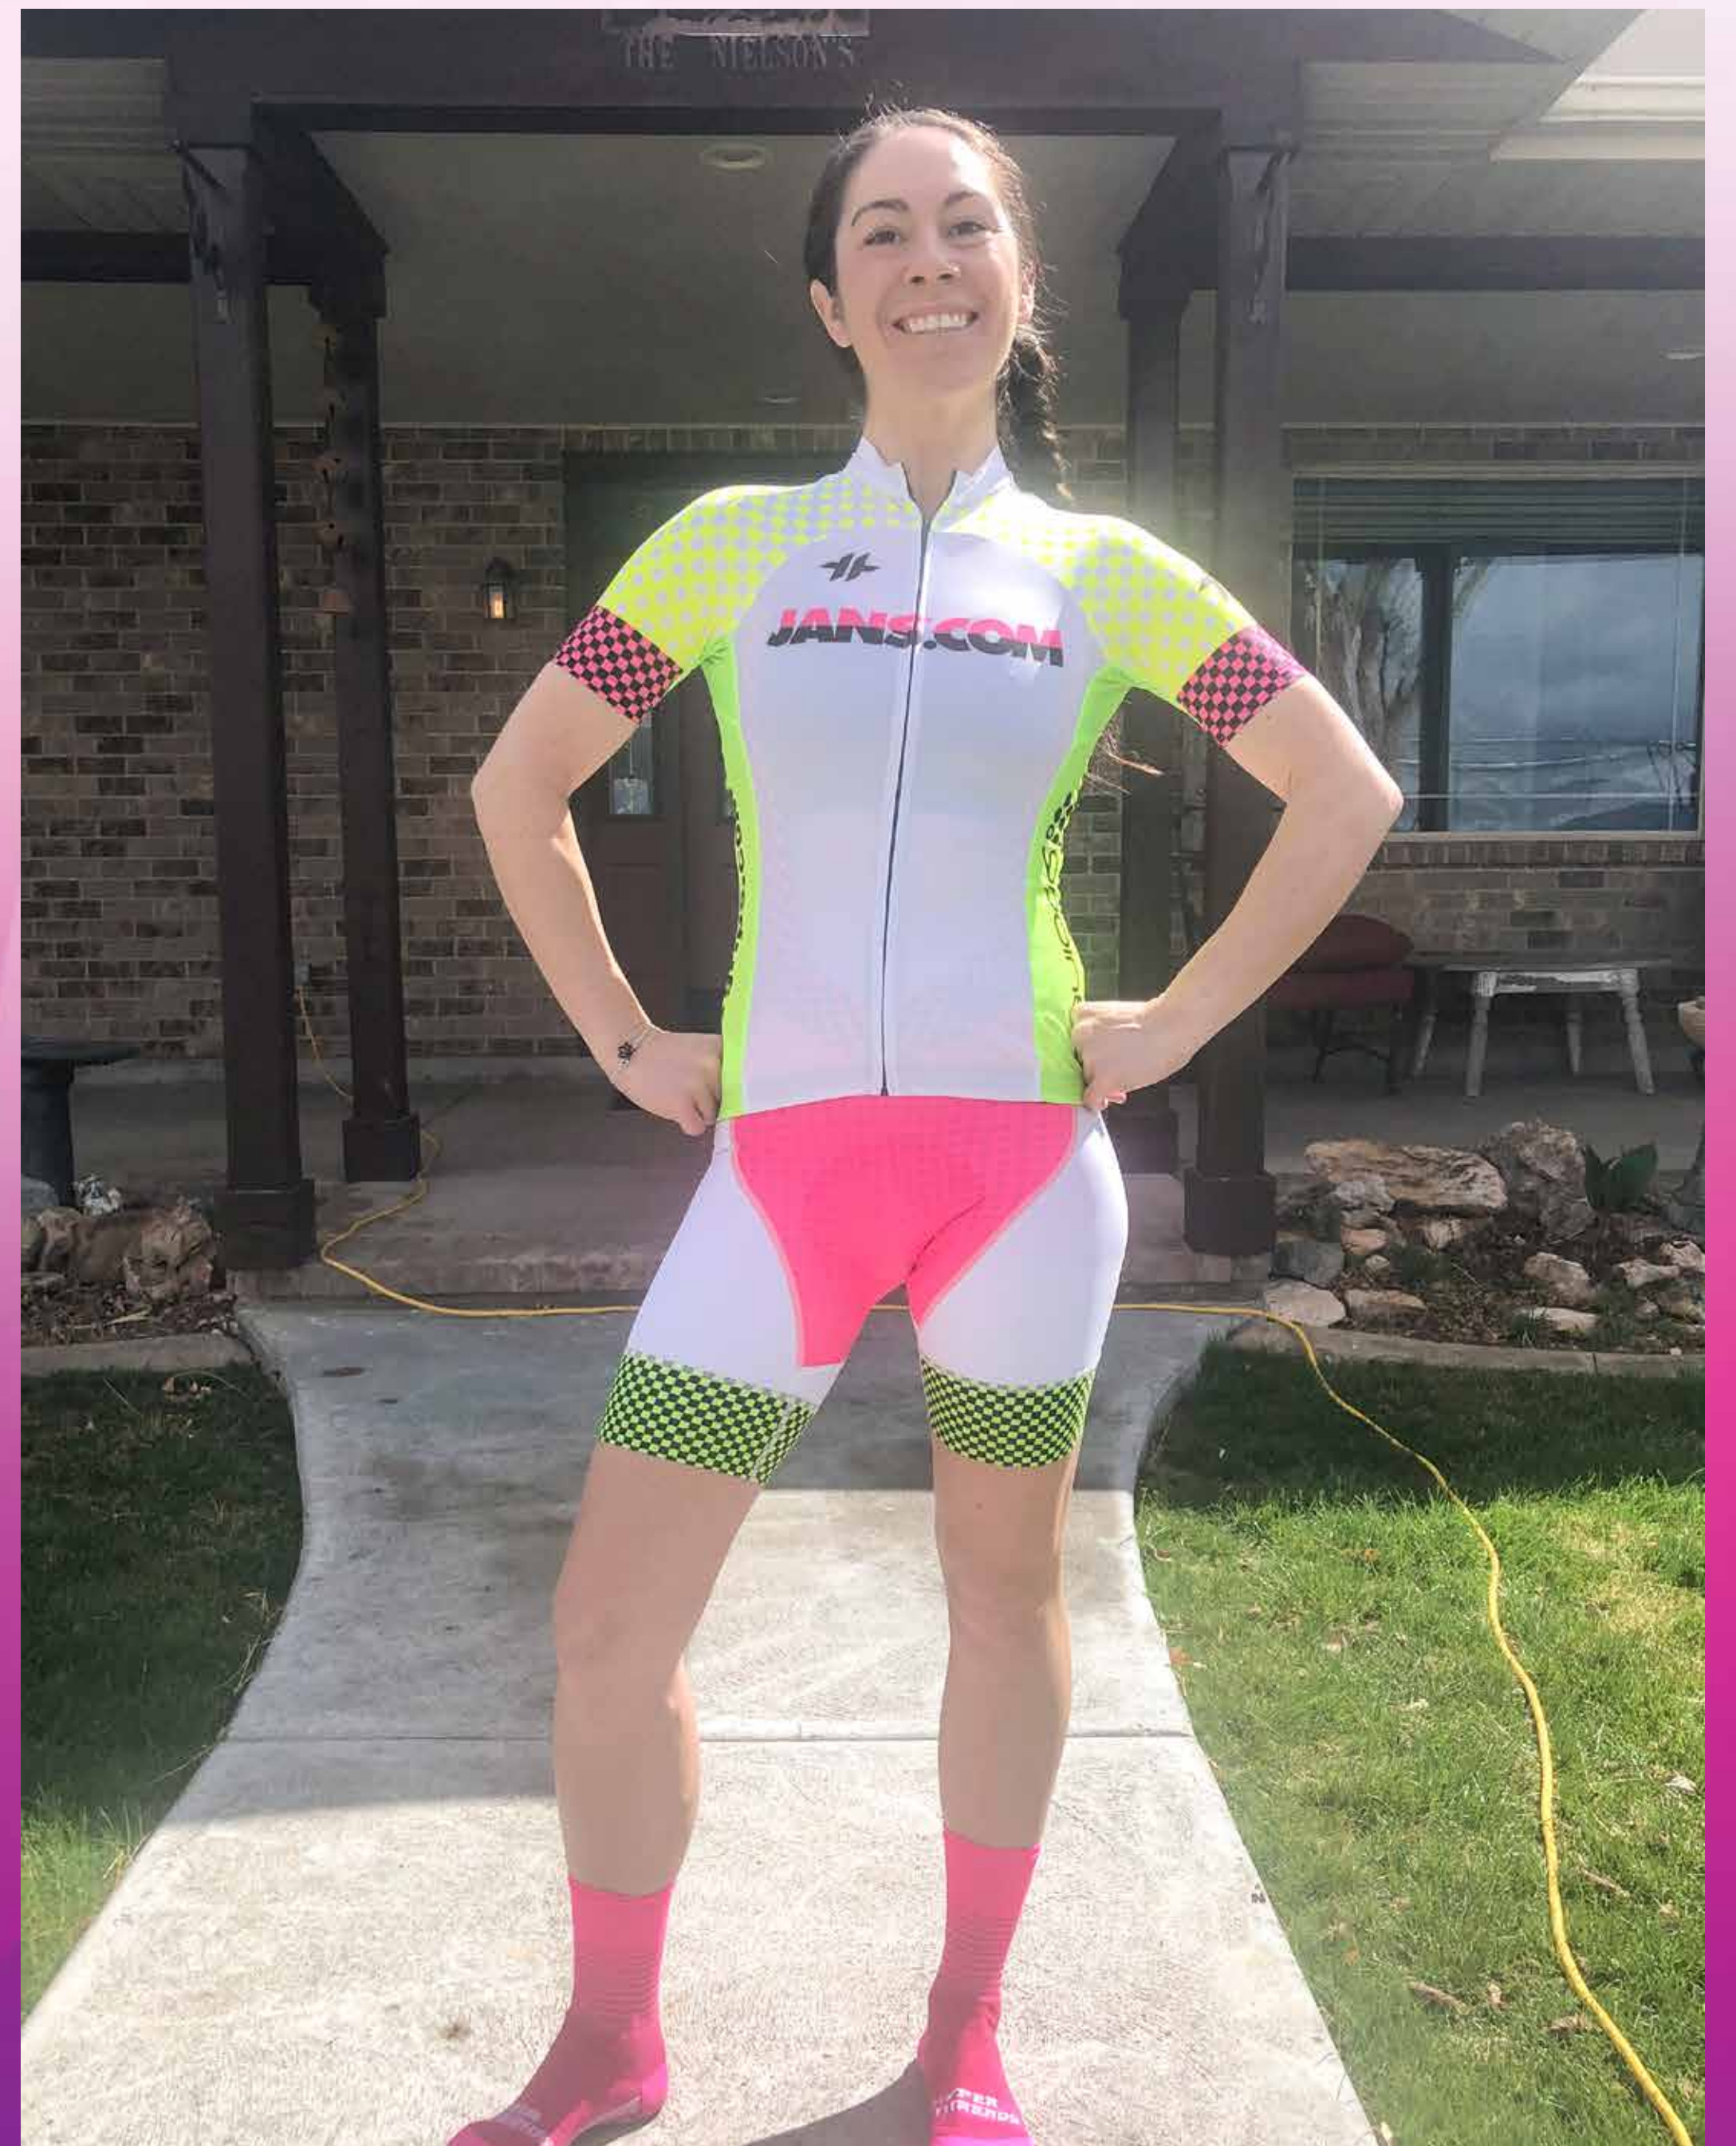

ELITE / HYPER PRO

SIZE: M

Height: 5'5"

Weight: 124lbs