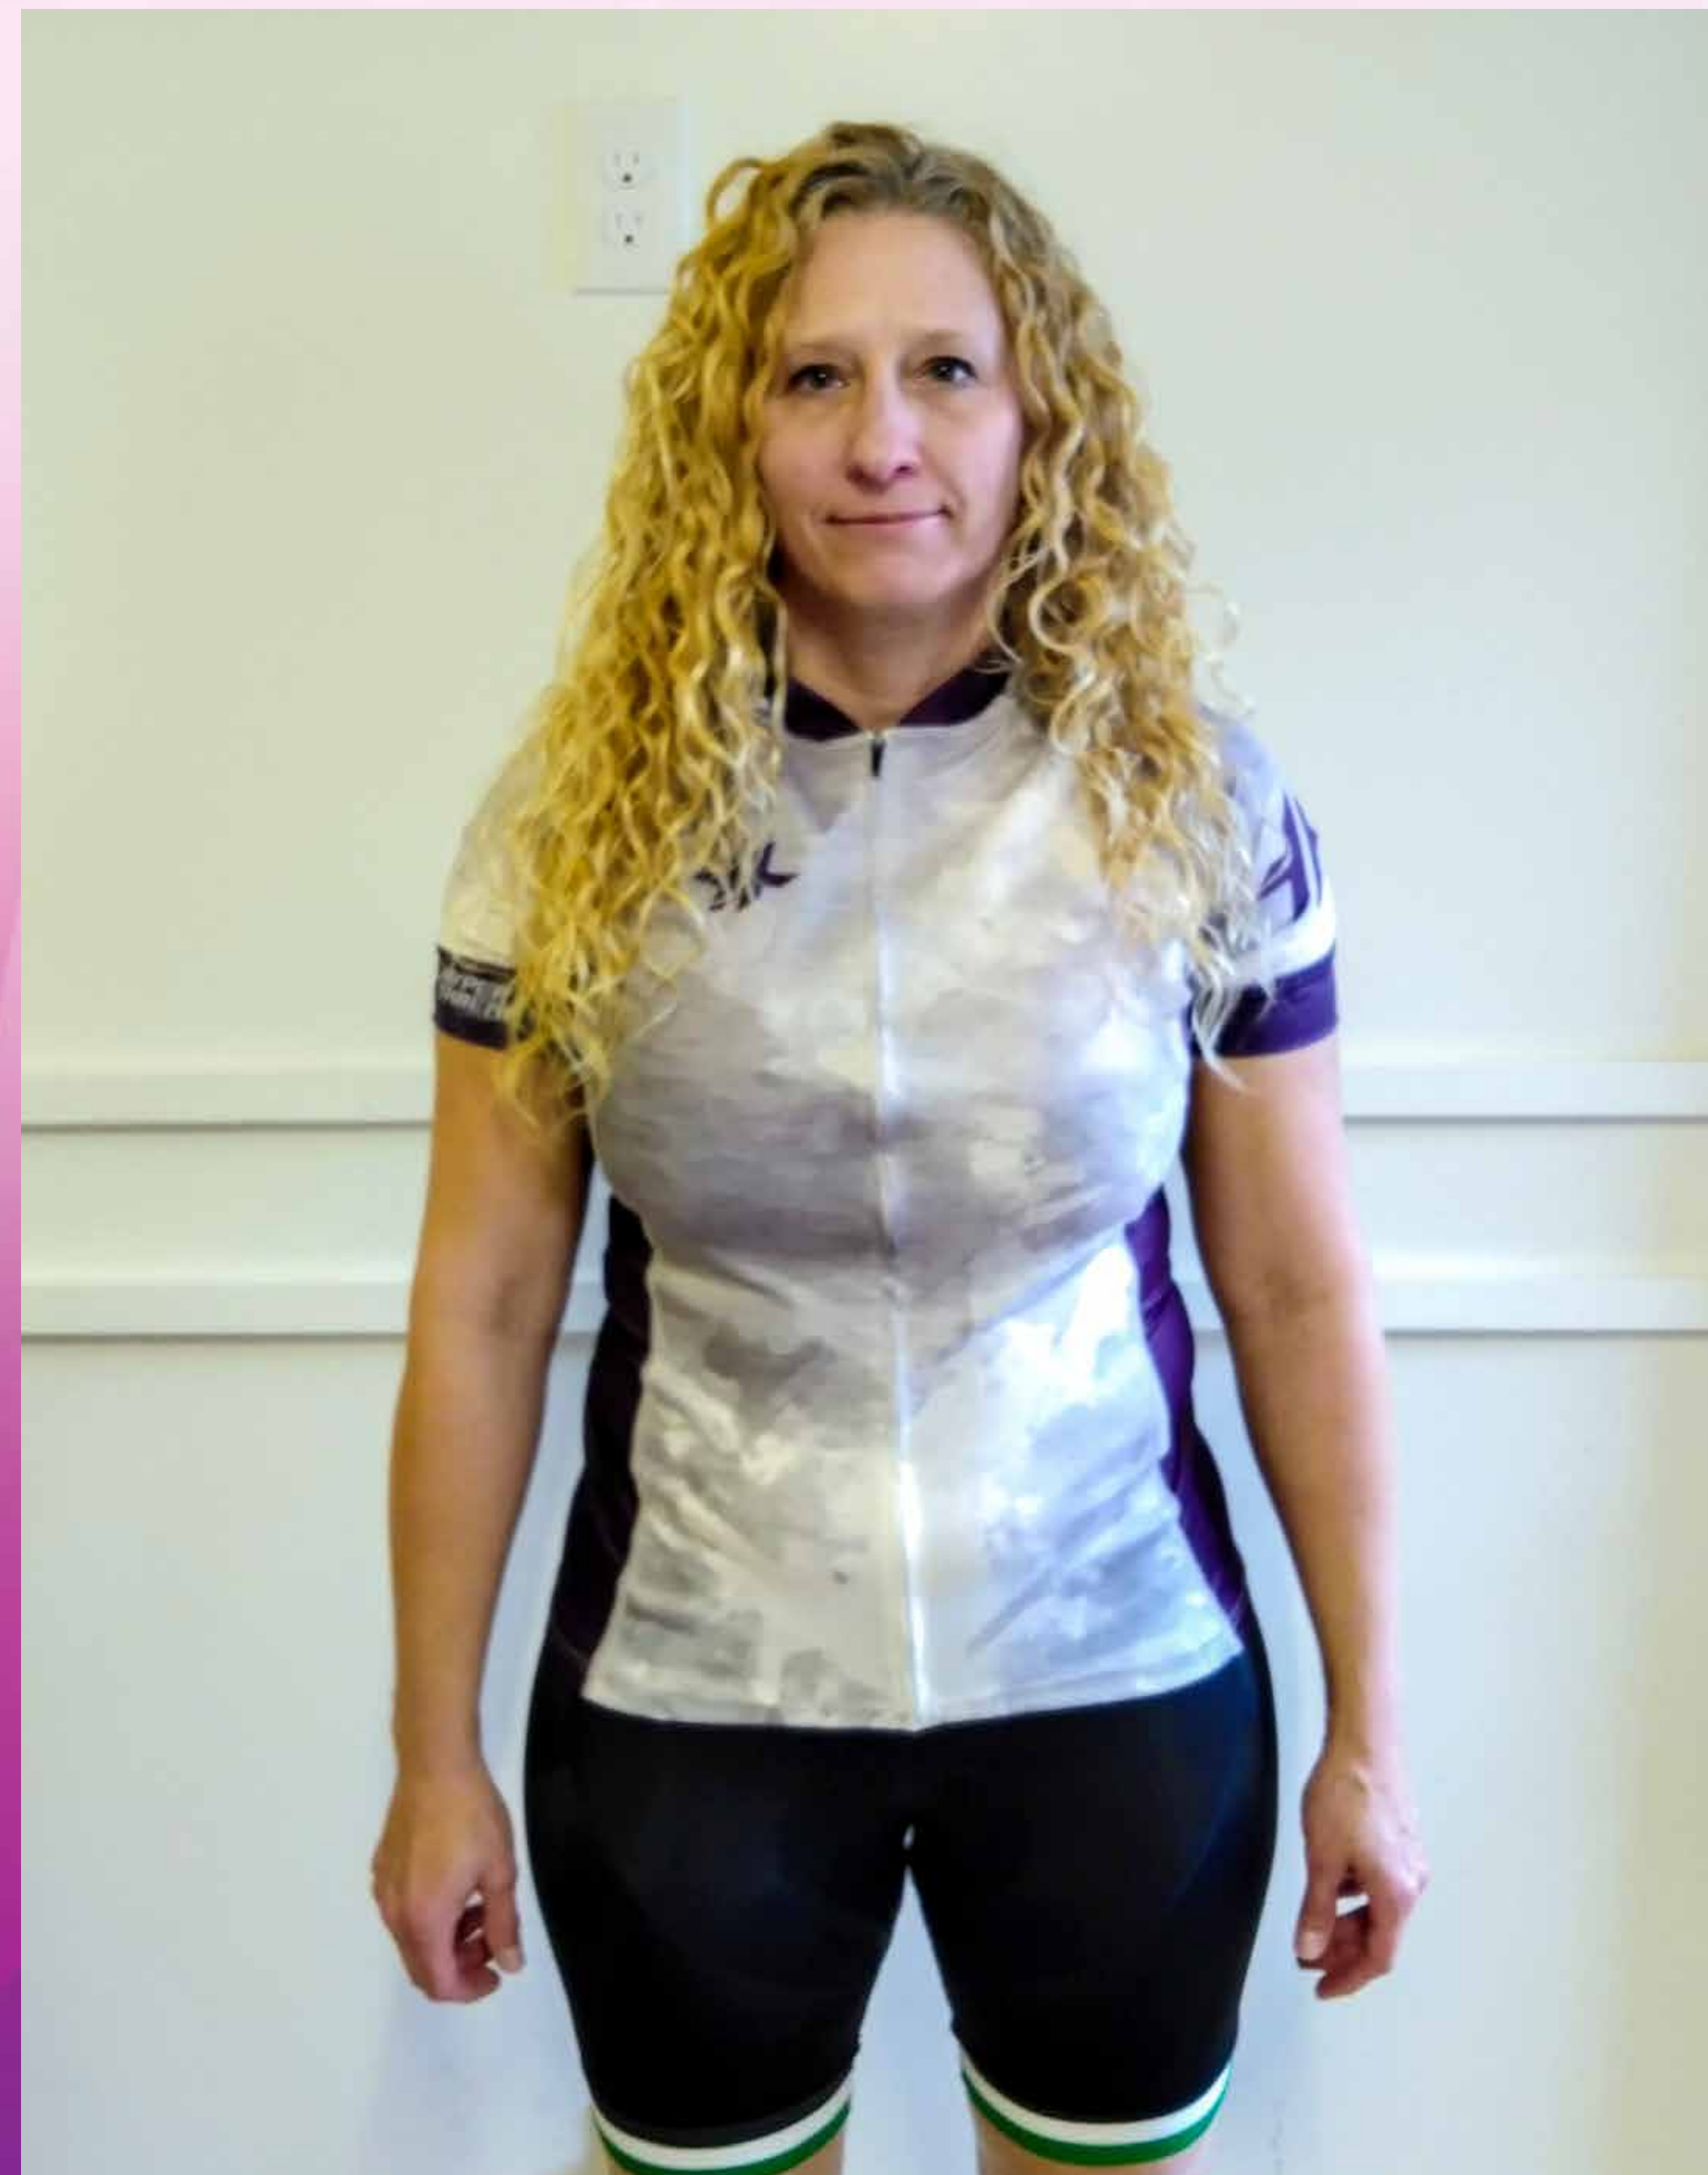

Weight: 128lbs

COMPETITION

SIZE: L

Height: 5'6"

Weight: 155lbs

COMPETITION

SIZE: L

Height: 5'6"