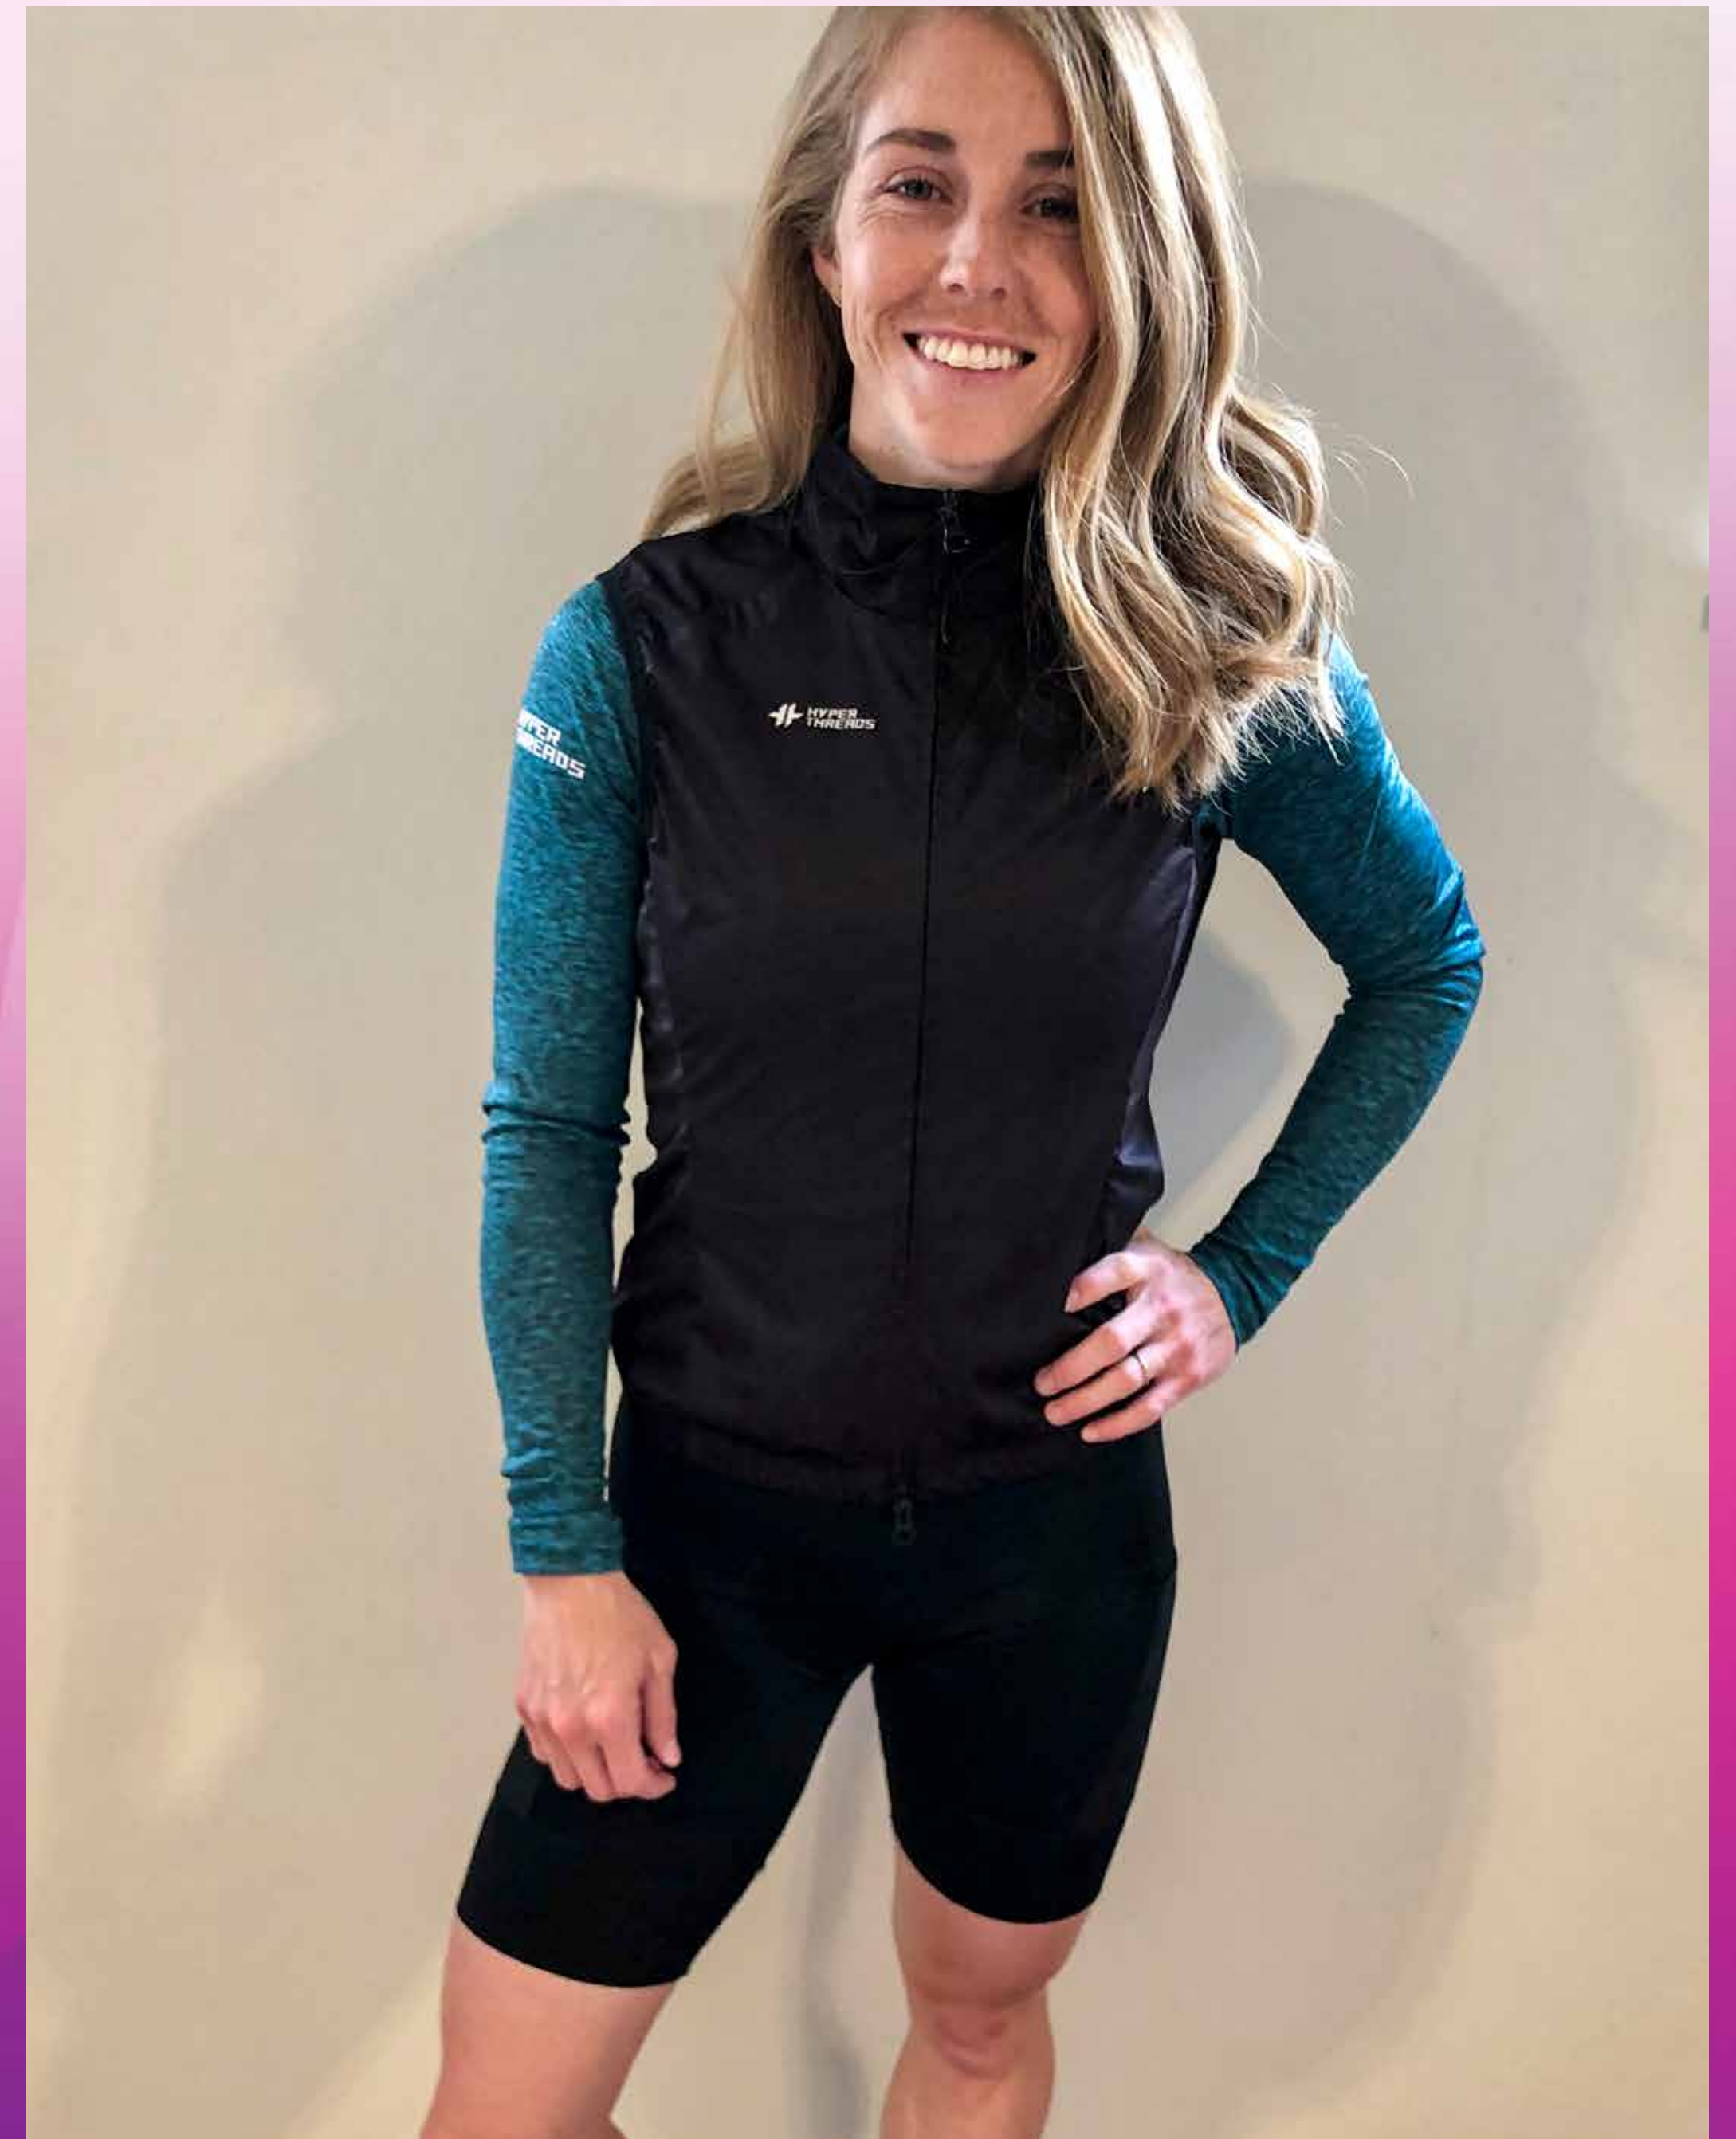

SIZE: XS

Height: 5'4"

Weight: 120lbs

LS JERSEY

SIZE: XS

Height: 5'4"

Weight: 120lbs

WINDOUT VEST

SIZE: XS

Height: 5'4"

Weight: 120lbs

WINDOUT VEST

SIZE: XS

Height: 5'4"

Weight: 120lbs

COMPETITION
SIZE: XS