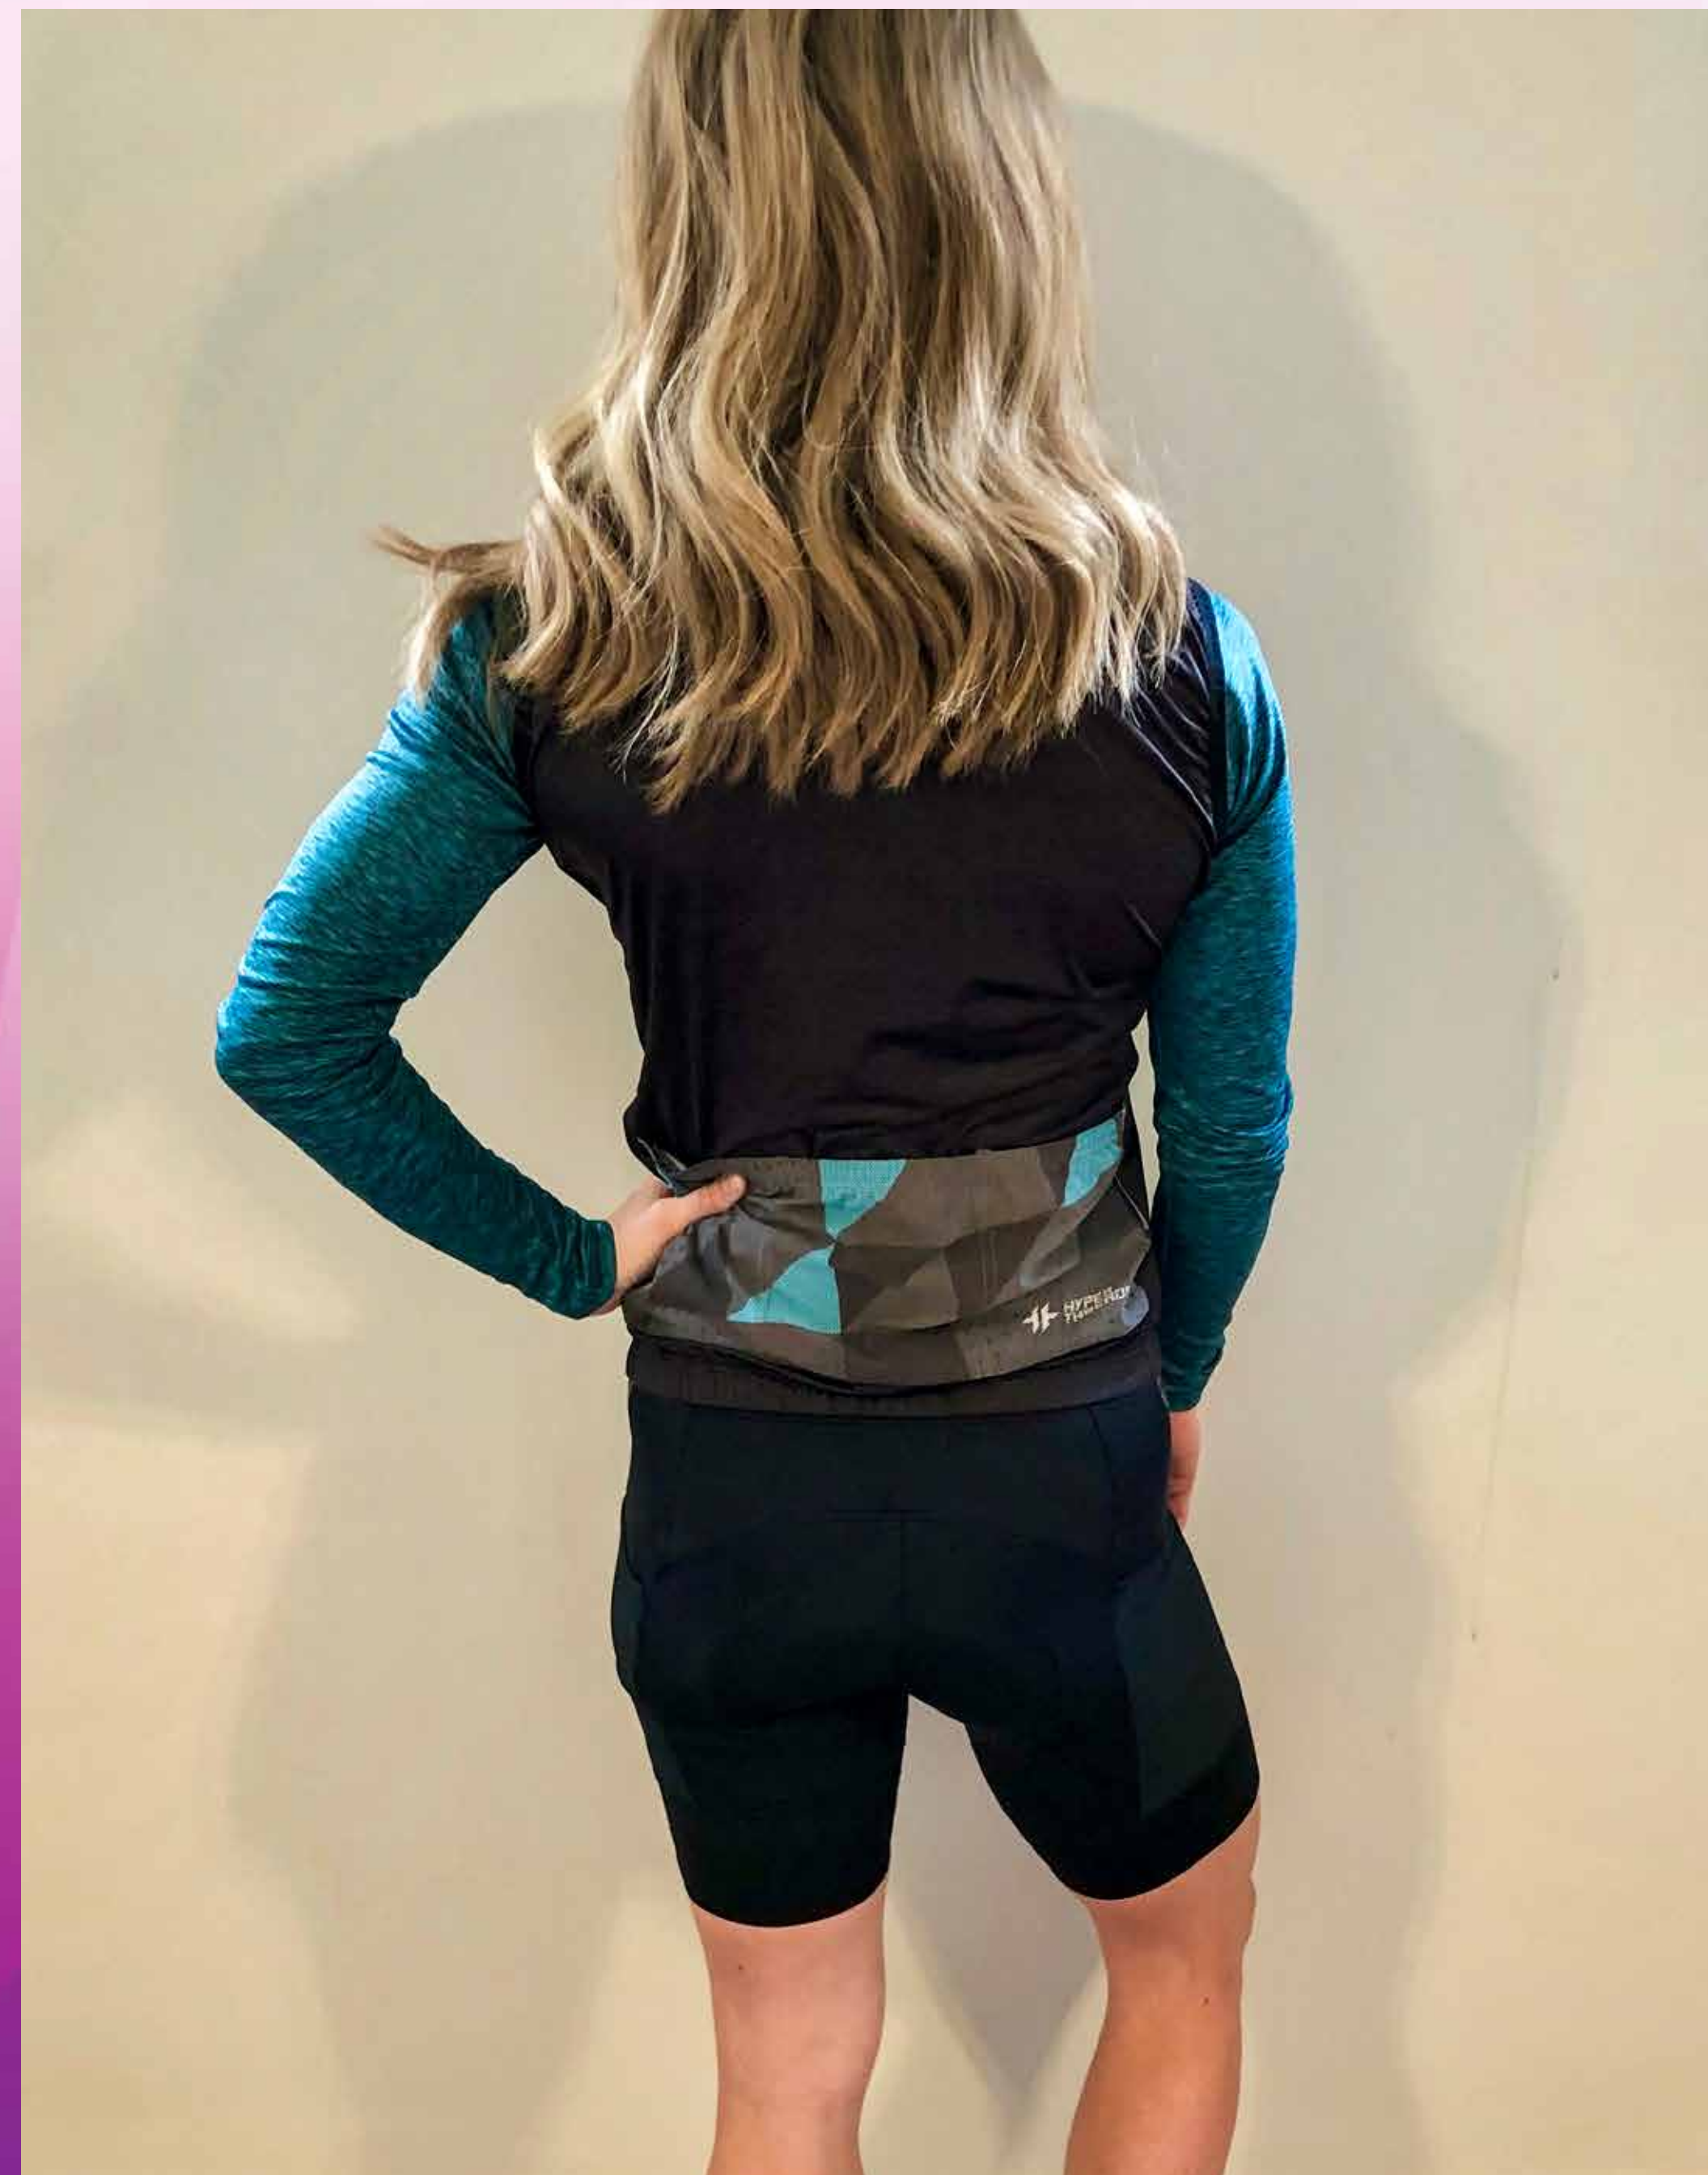

SIZE: XS

Height: 5'4"

Weight: 120lbs

WINDOUT VEST

SIZE: XS

Height: 5'4"

Weight: 120lbs

COMPETITION
SIZE: XS