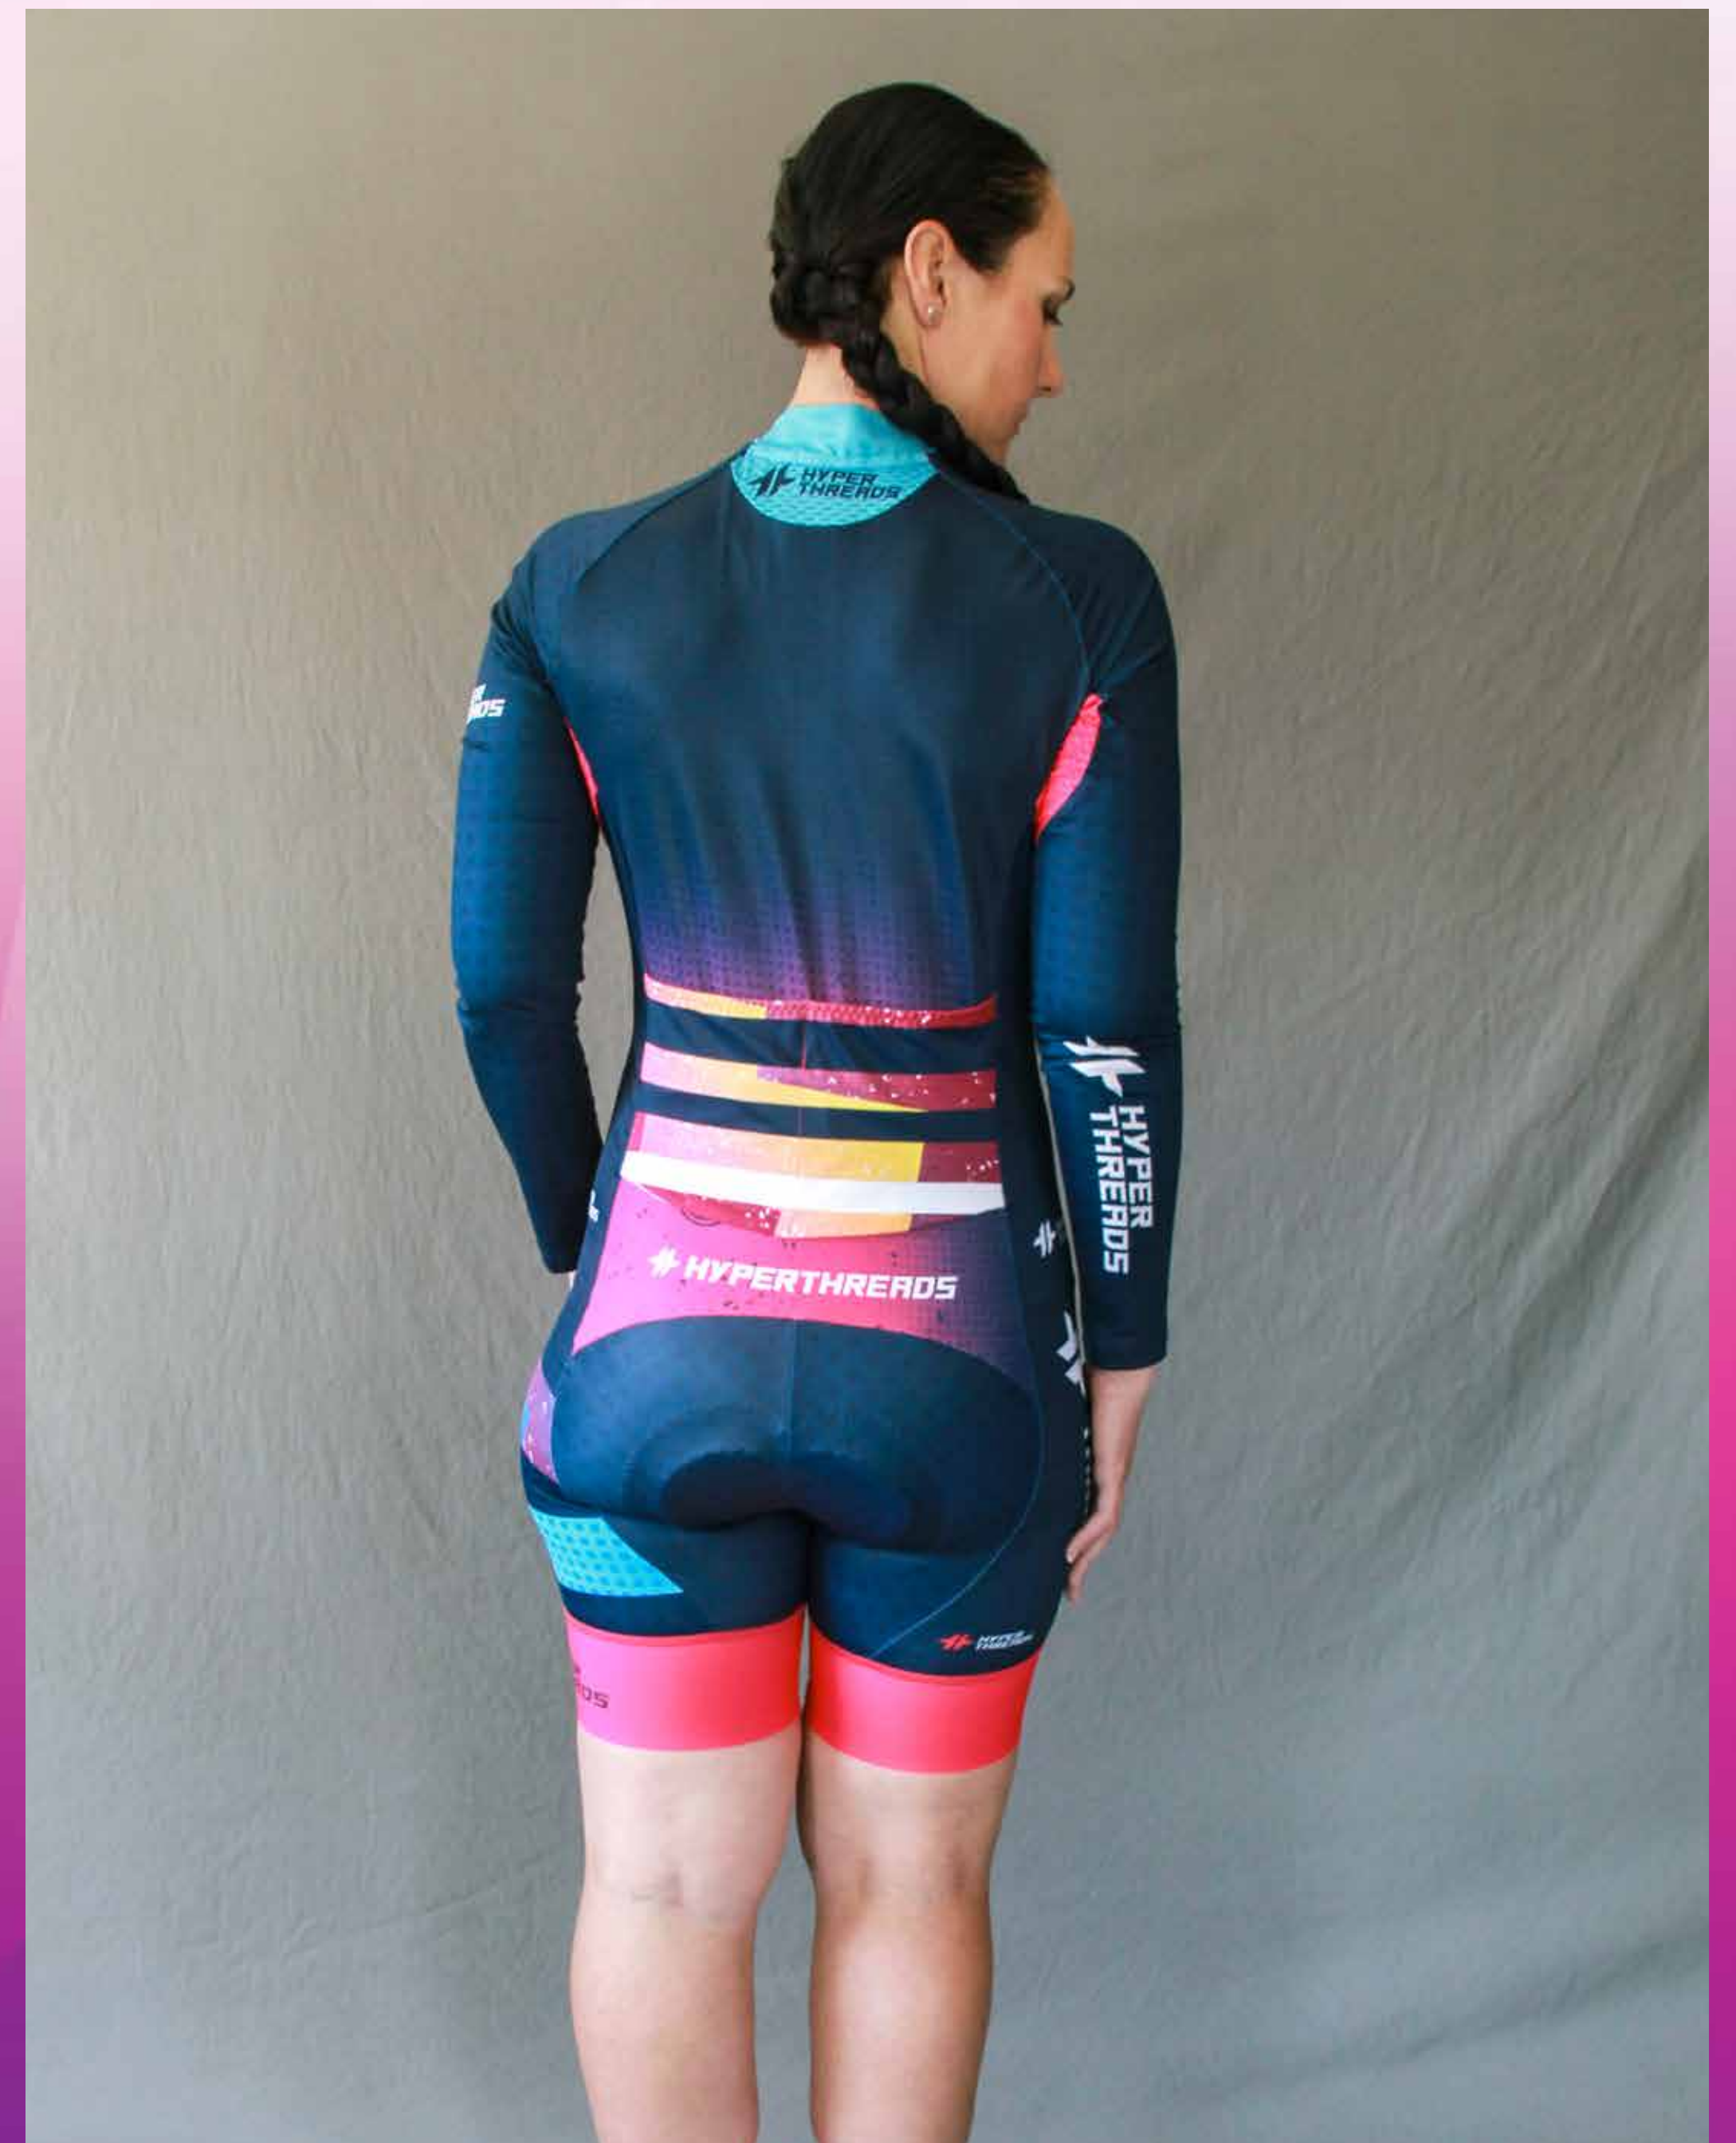

Weight: 128lbs

COMPETITION

SIZE: L

Height: 5'6"

Weight: 155lbs

COMPETITION

SIZE: L

Height: 5'6"