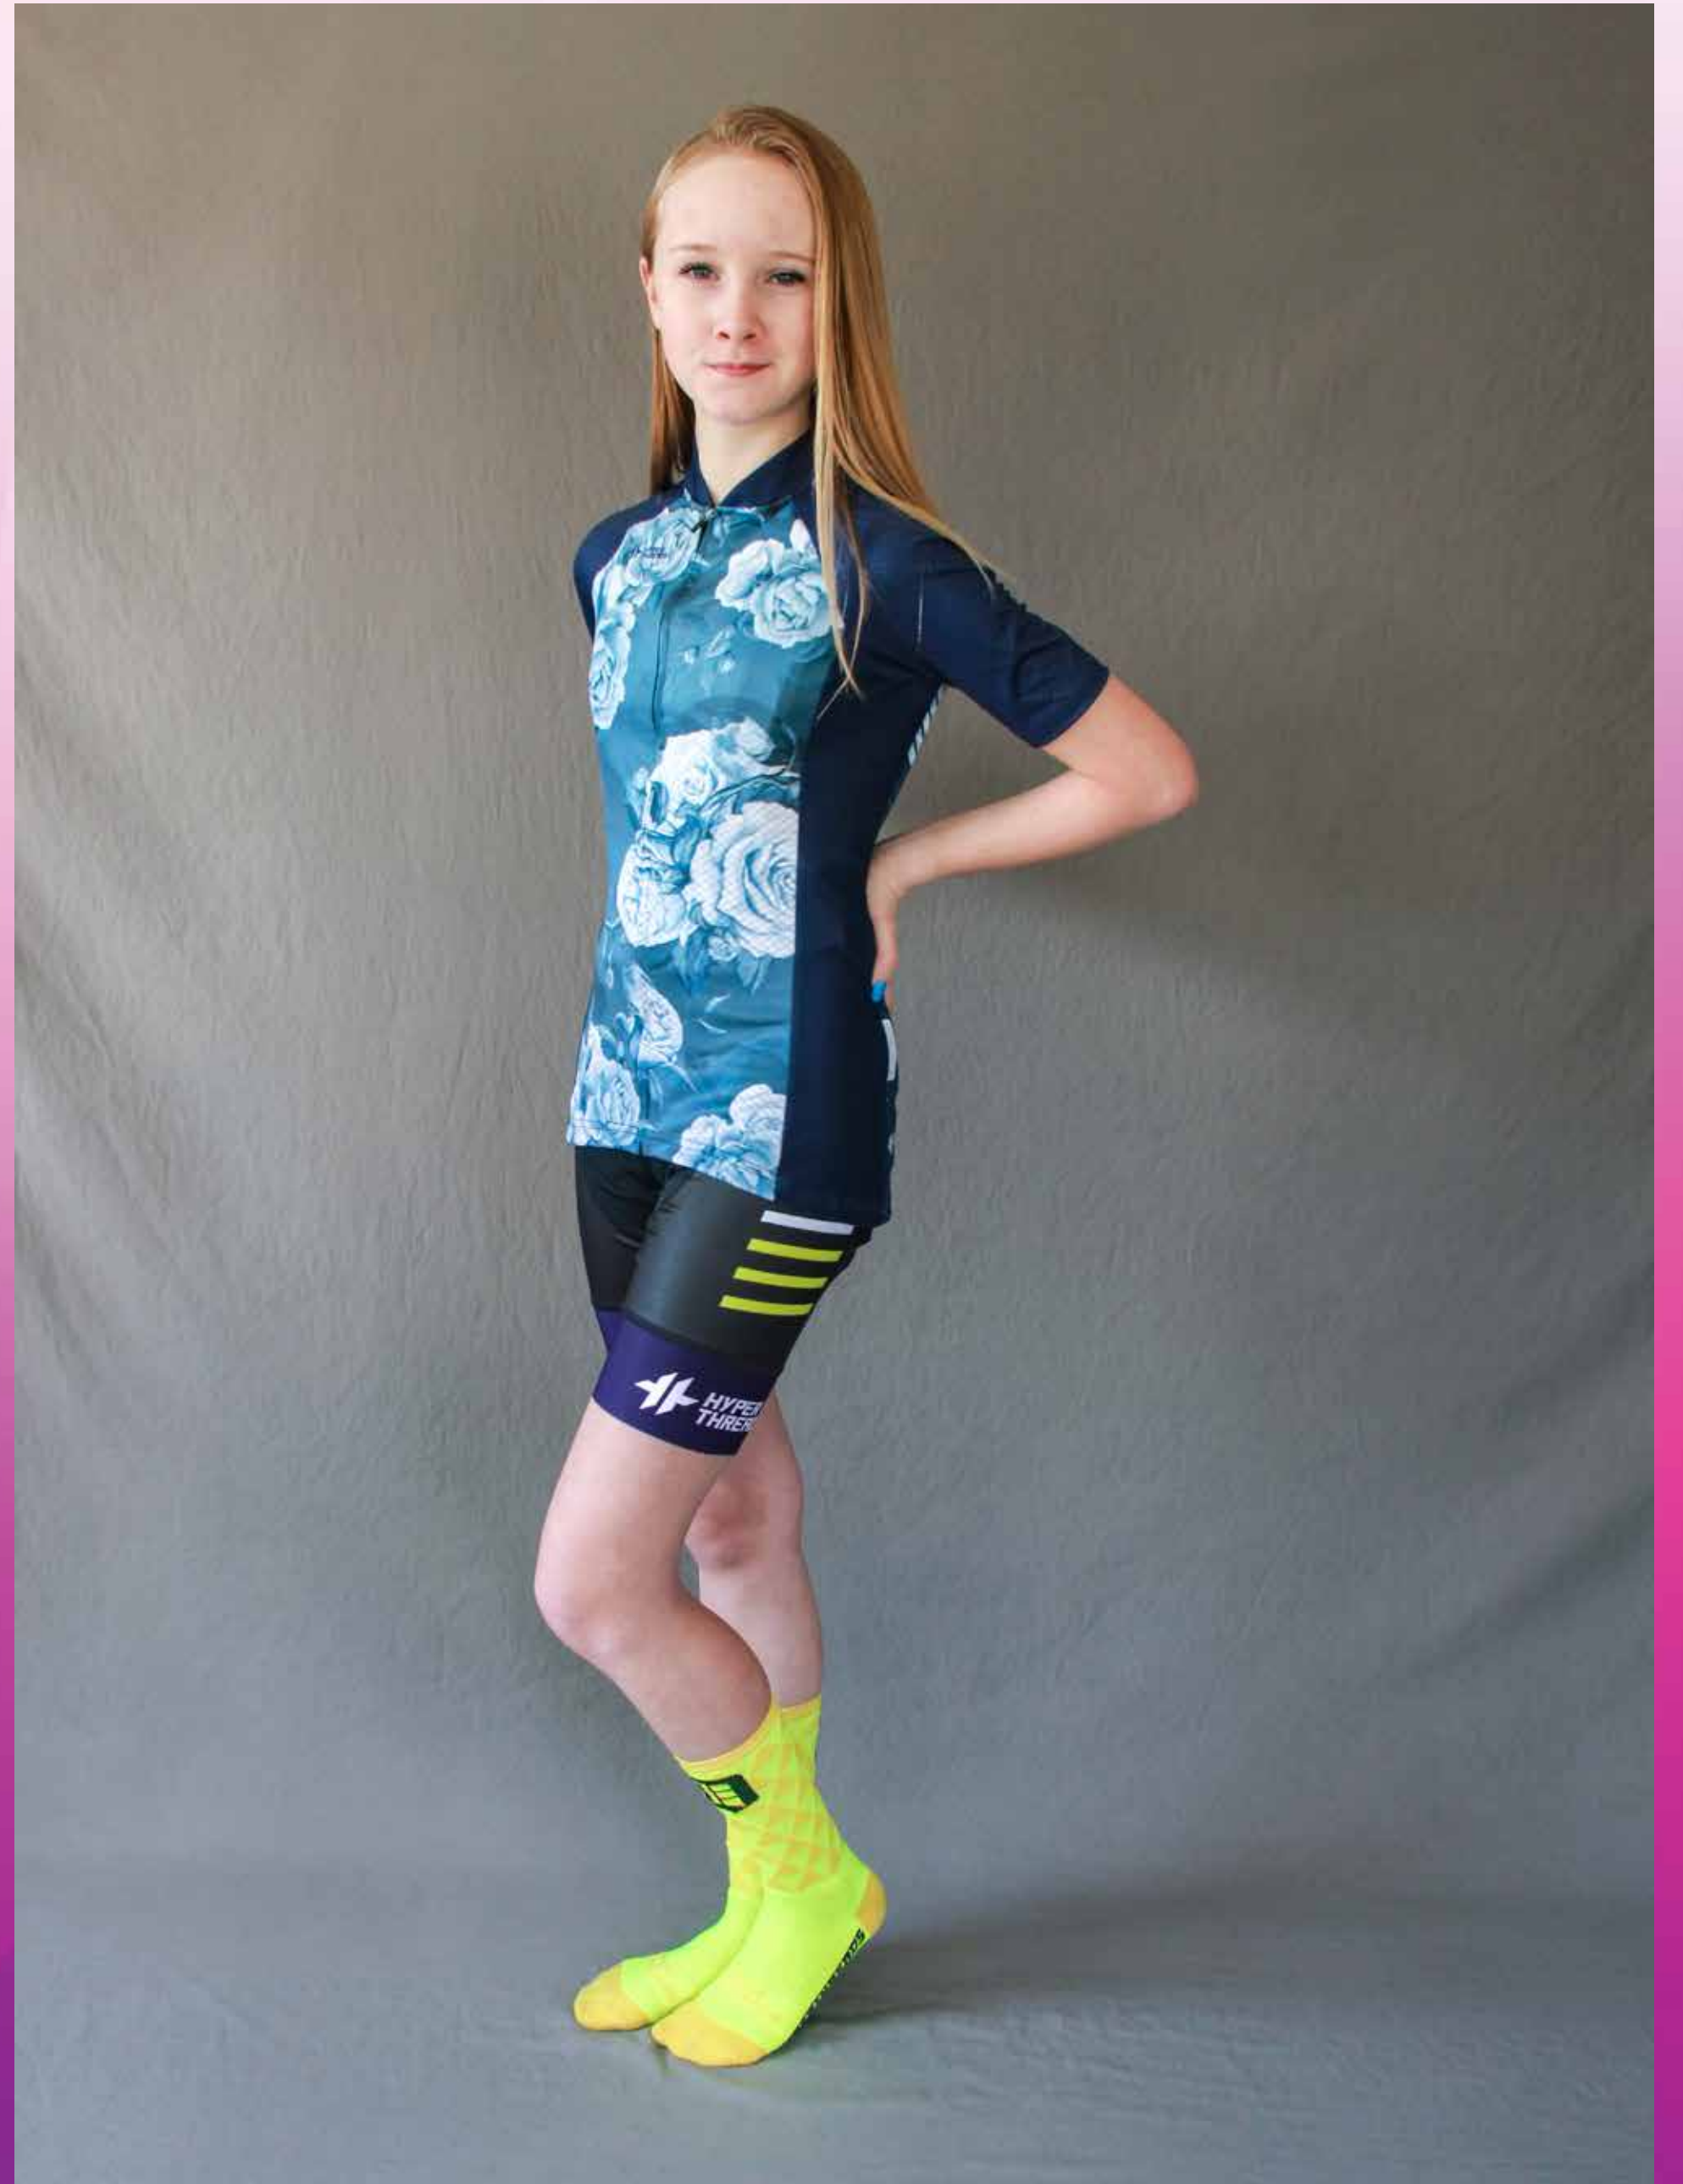

CLUB

SIZE: XXS

Height: 5'

Weight: 82lbs