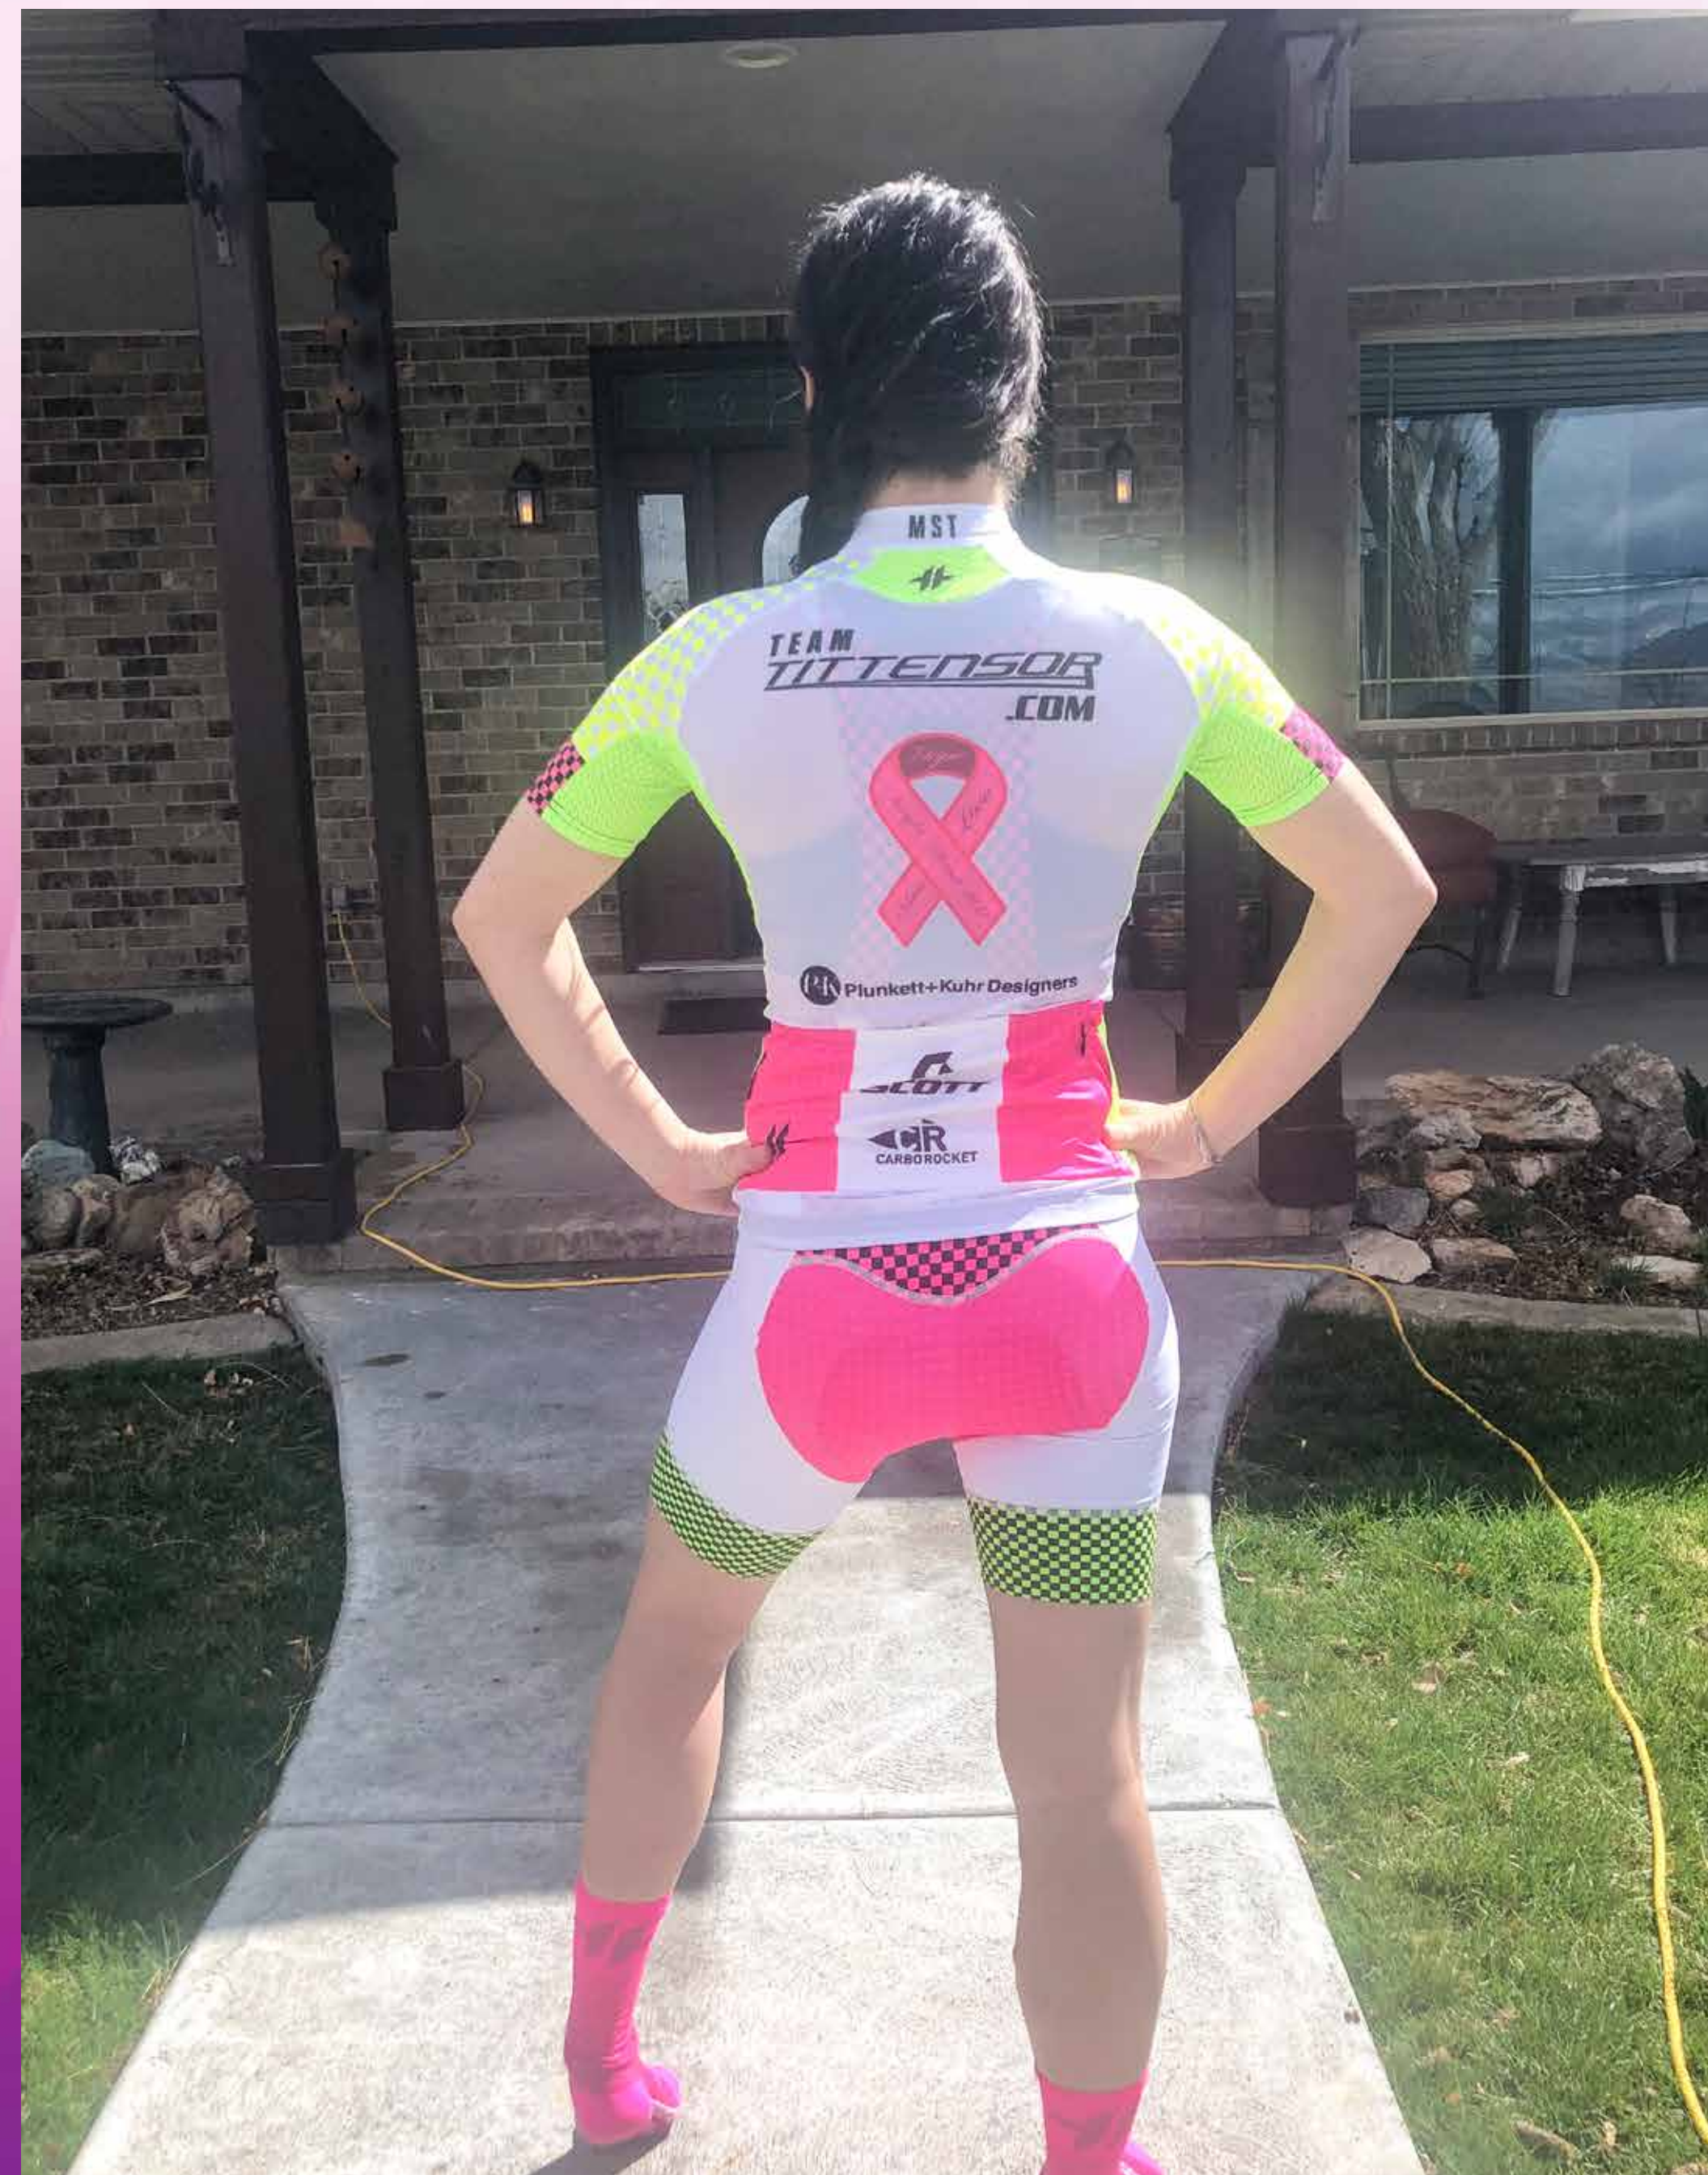

Weight: 124lbs

ELITE / HYPER PRO

SIZE: M

Height: 5'5"

Weight: 124lbs

PRO
SIZE: M

Height: 5'8"

Weight: 135lbs