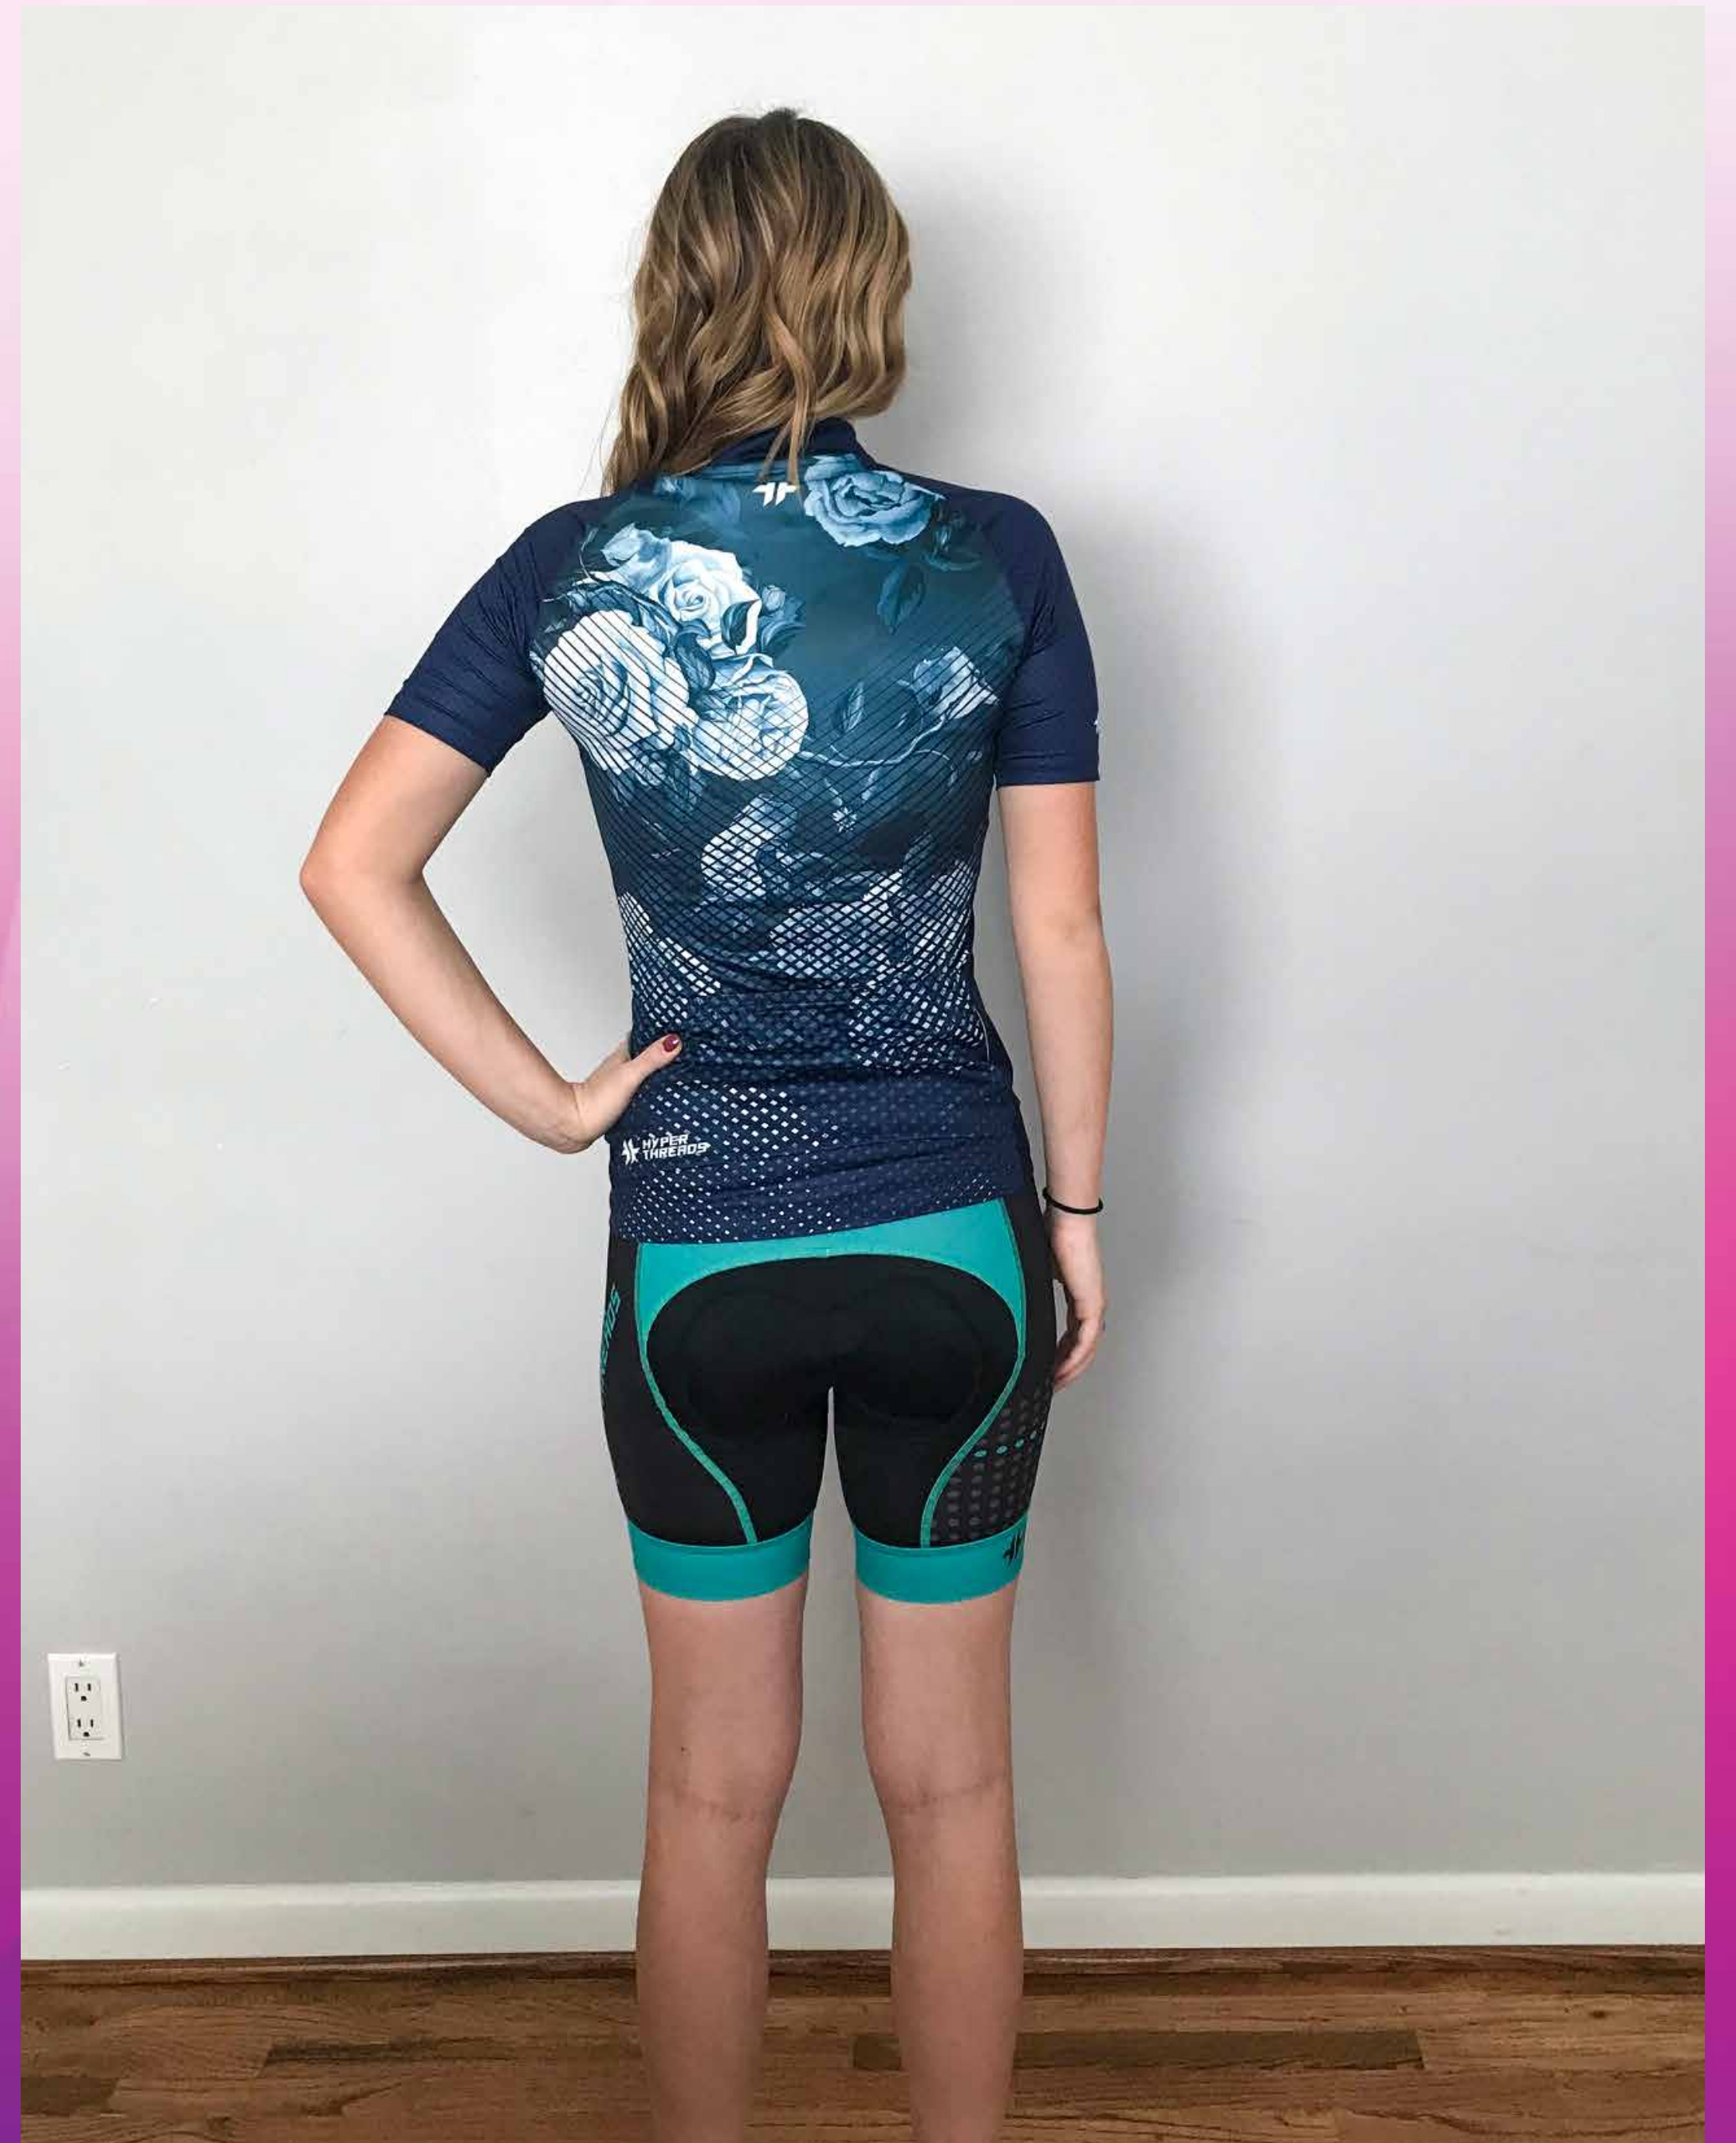

Weight: 120lbs

CLUB

SIZE: XS

Height: 5'8"

Weight: 120lbs

TECH HOODIE

SIZE: XS

Height: 5'8"