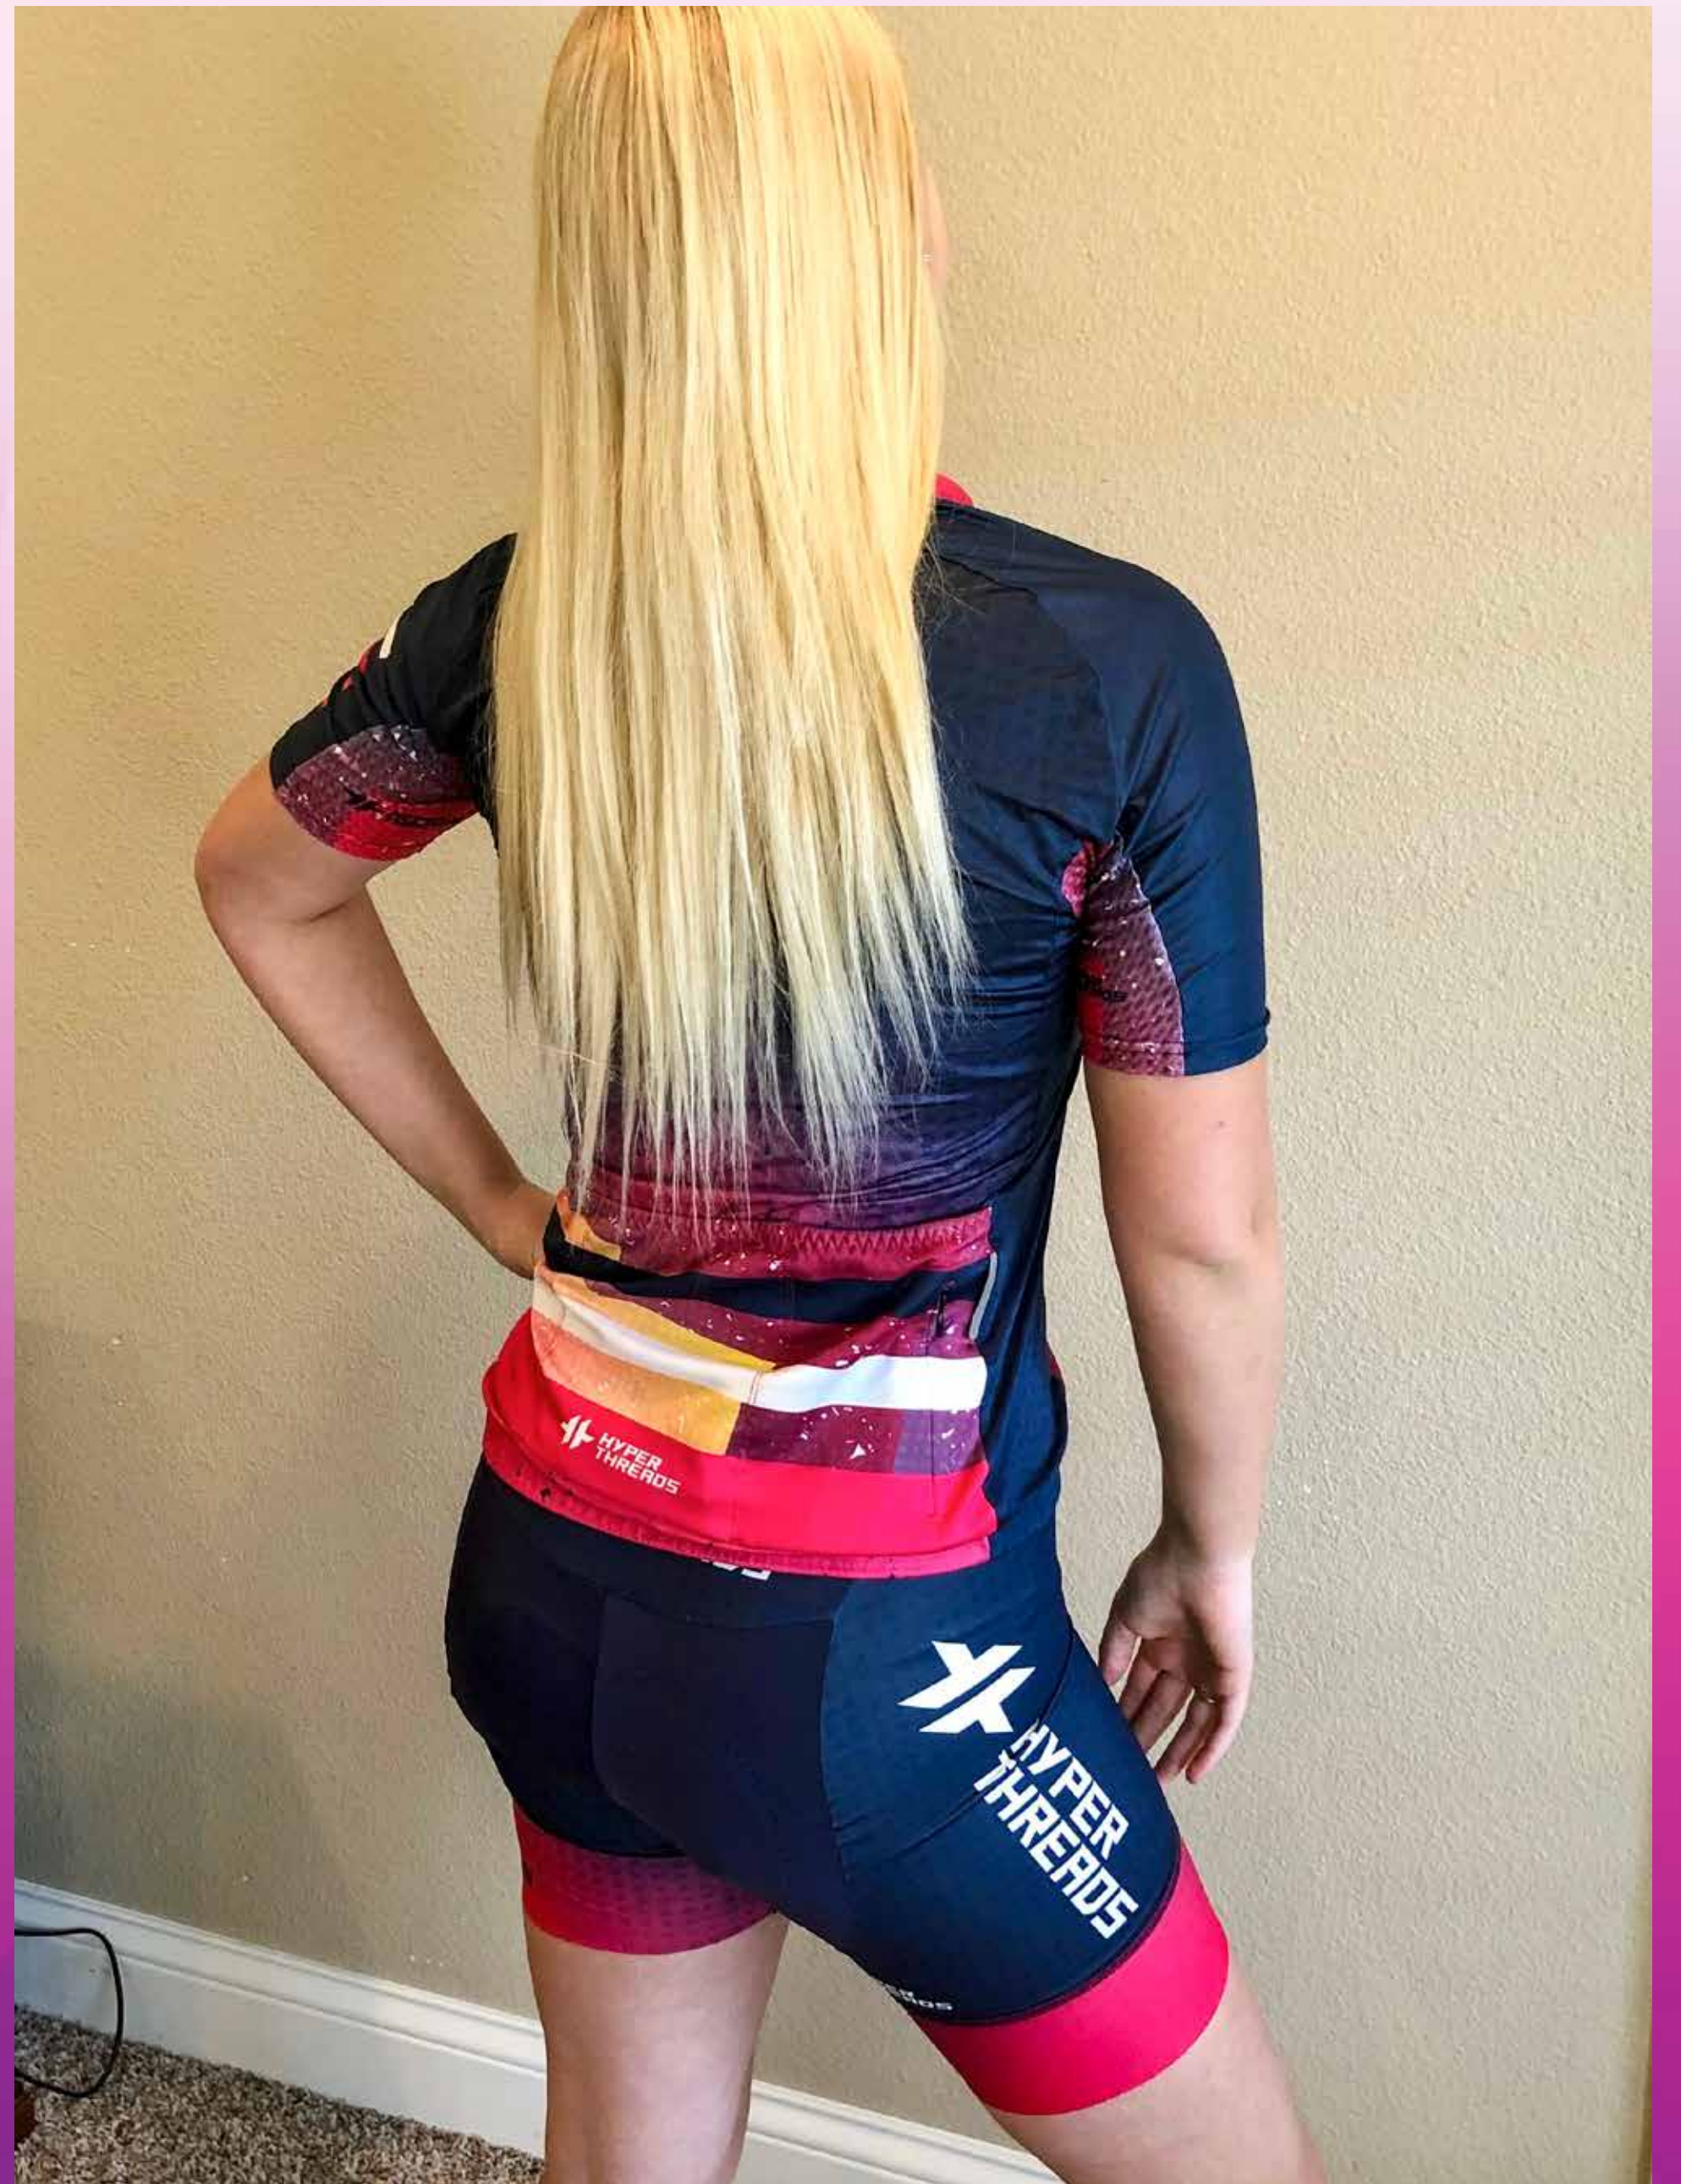

PRO
SIZE: L

Height: 5'6"

Weight: 135lbs