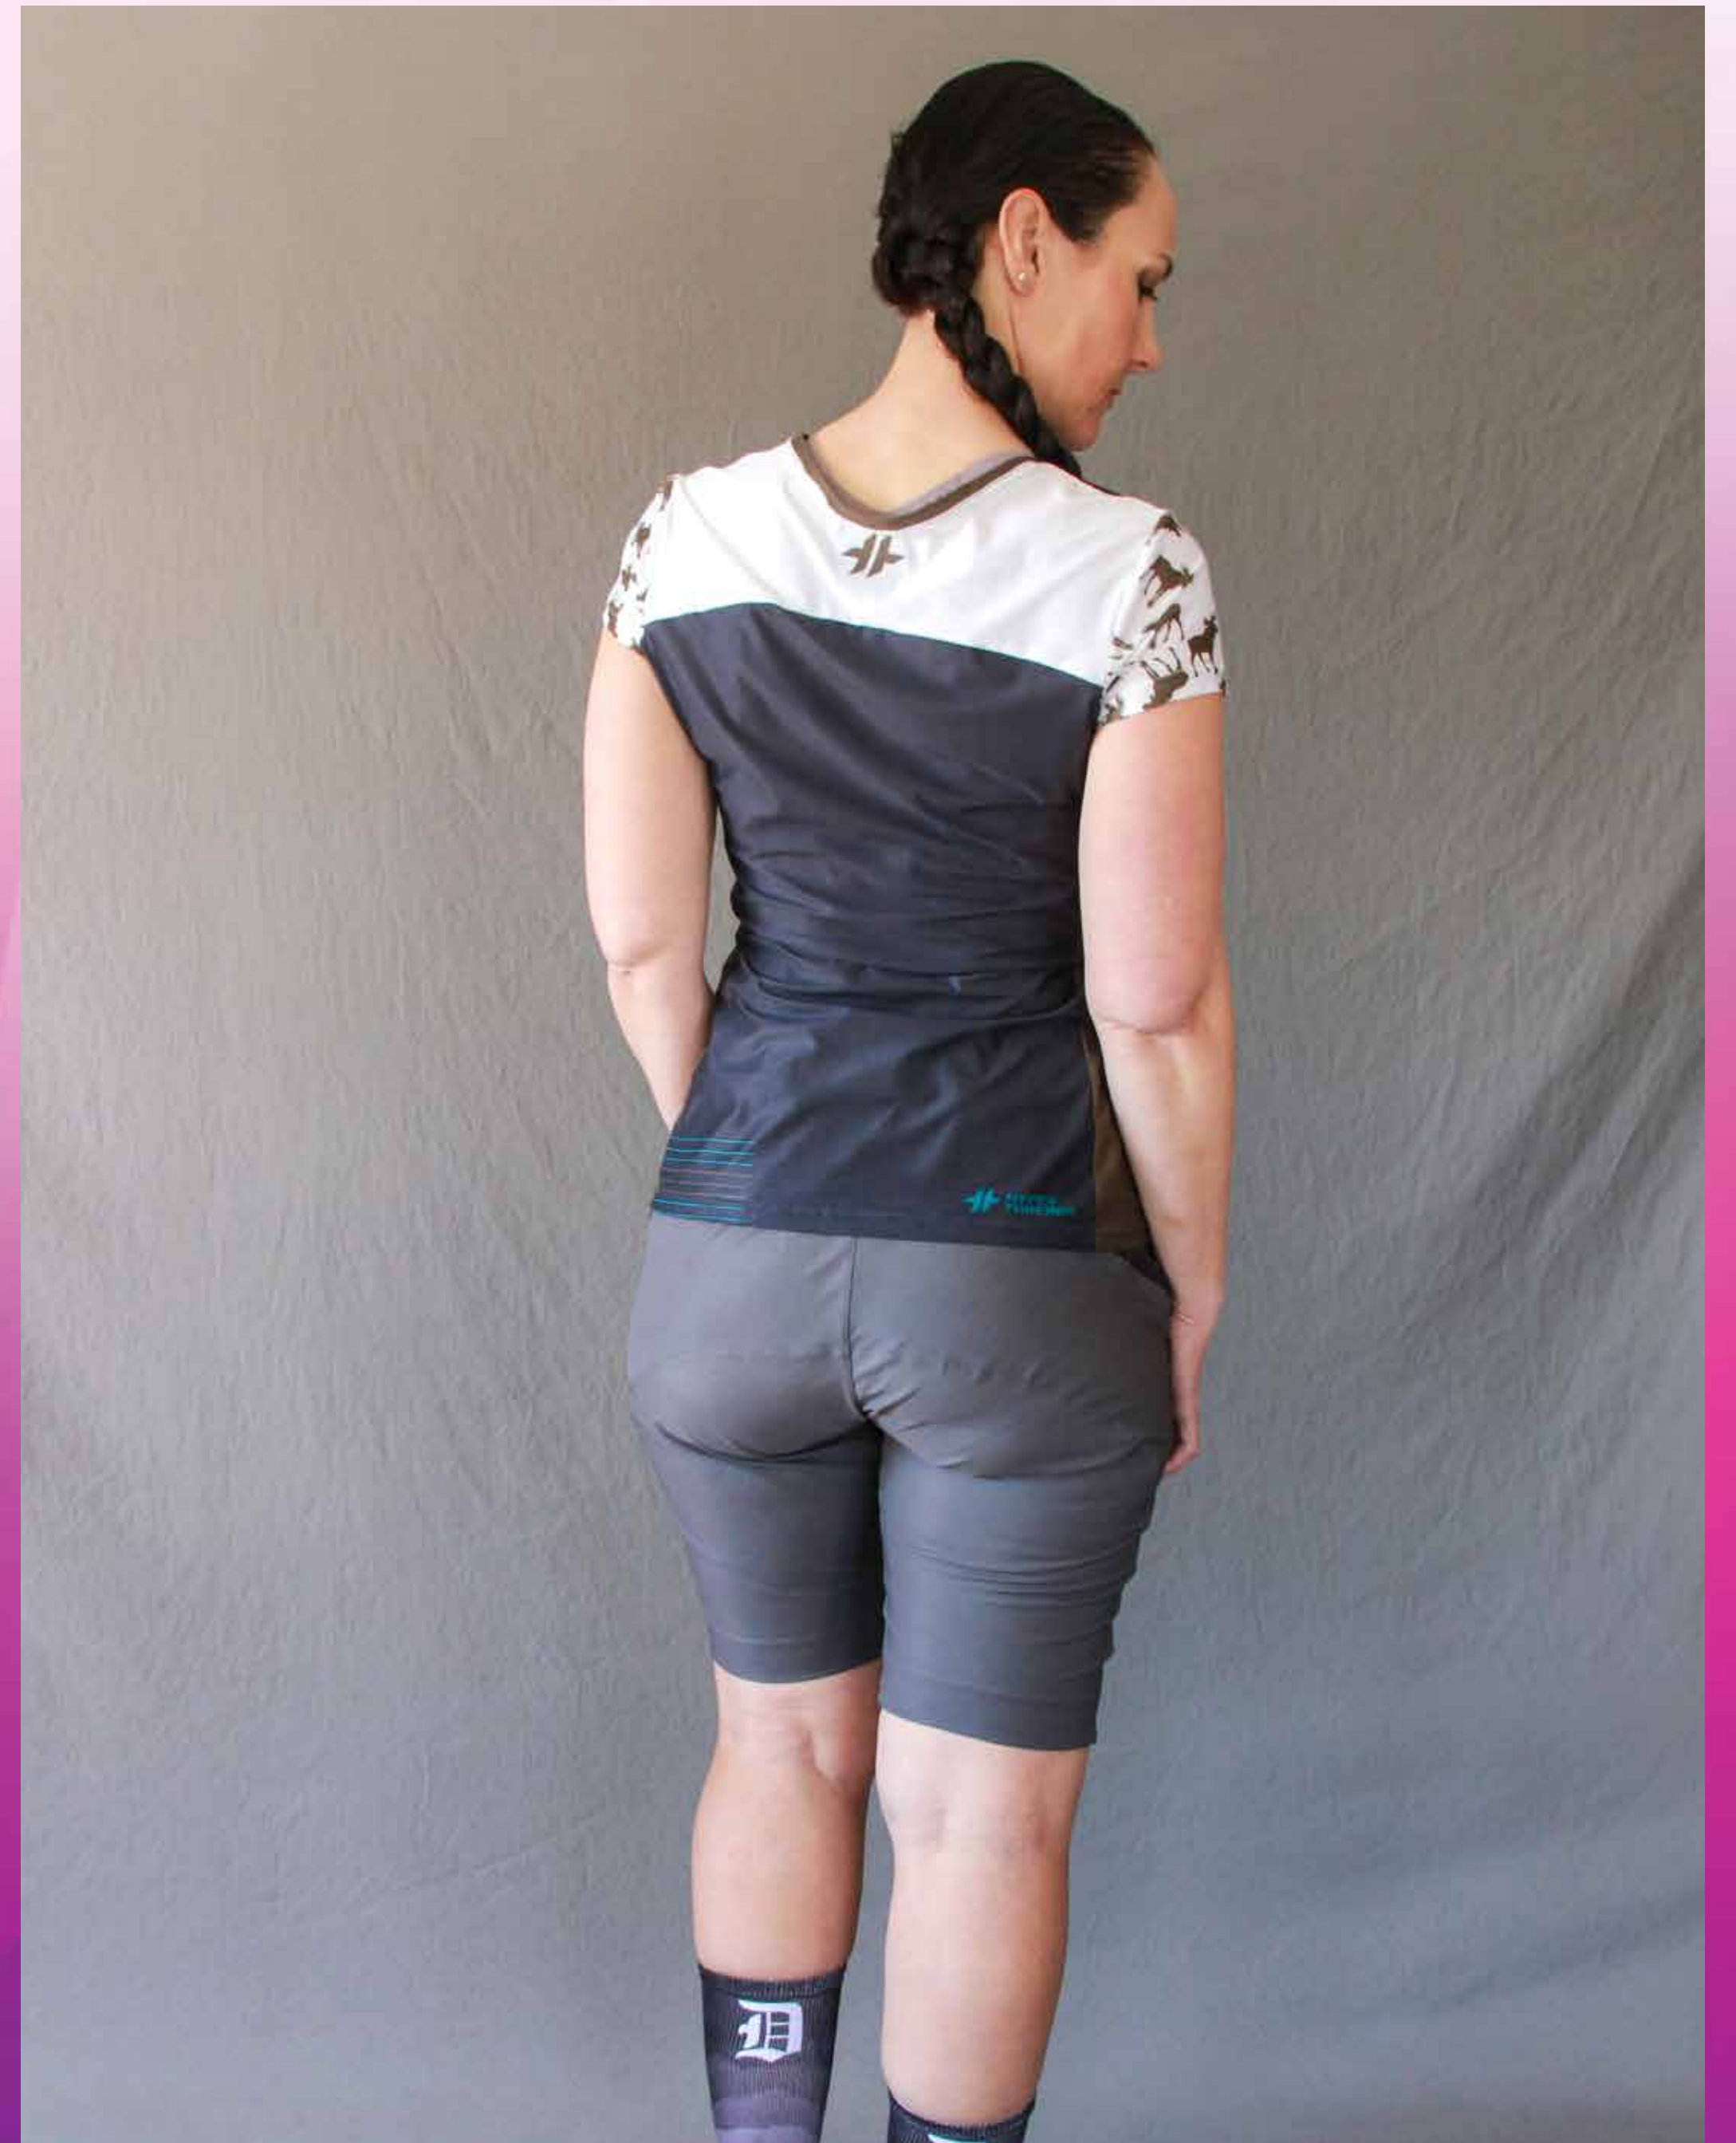

SS MTN JERSEY

SIZE: L

Height: 5'3"

Weight: 128lbs