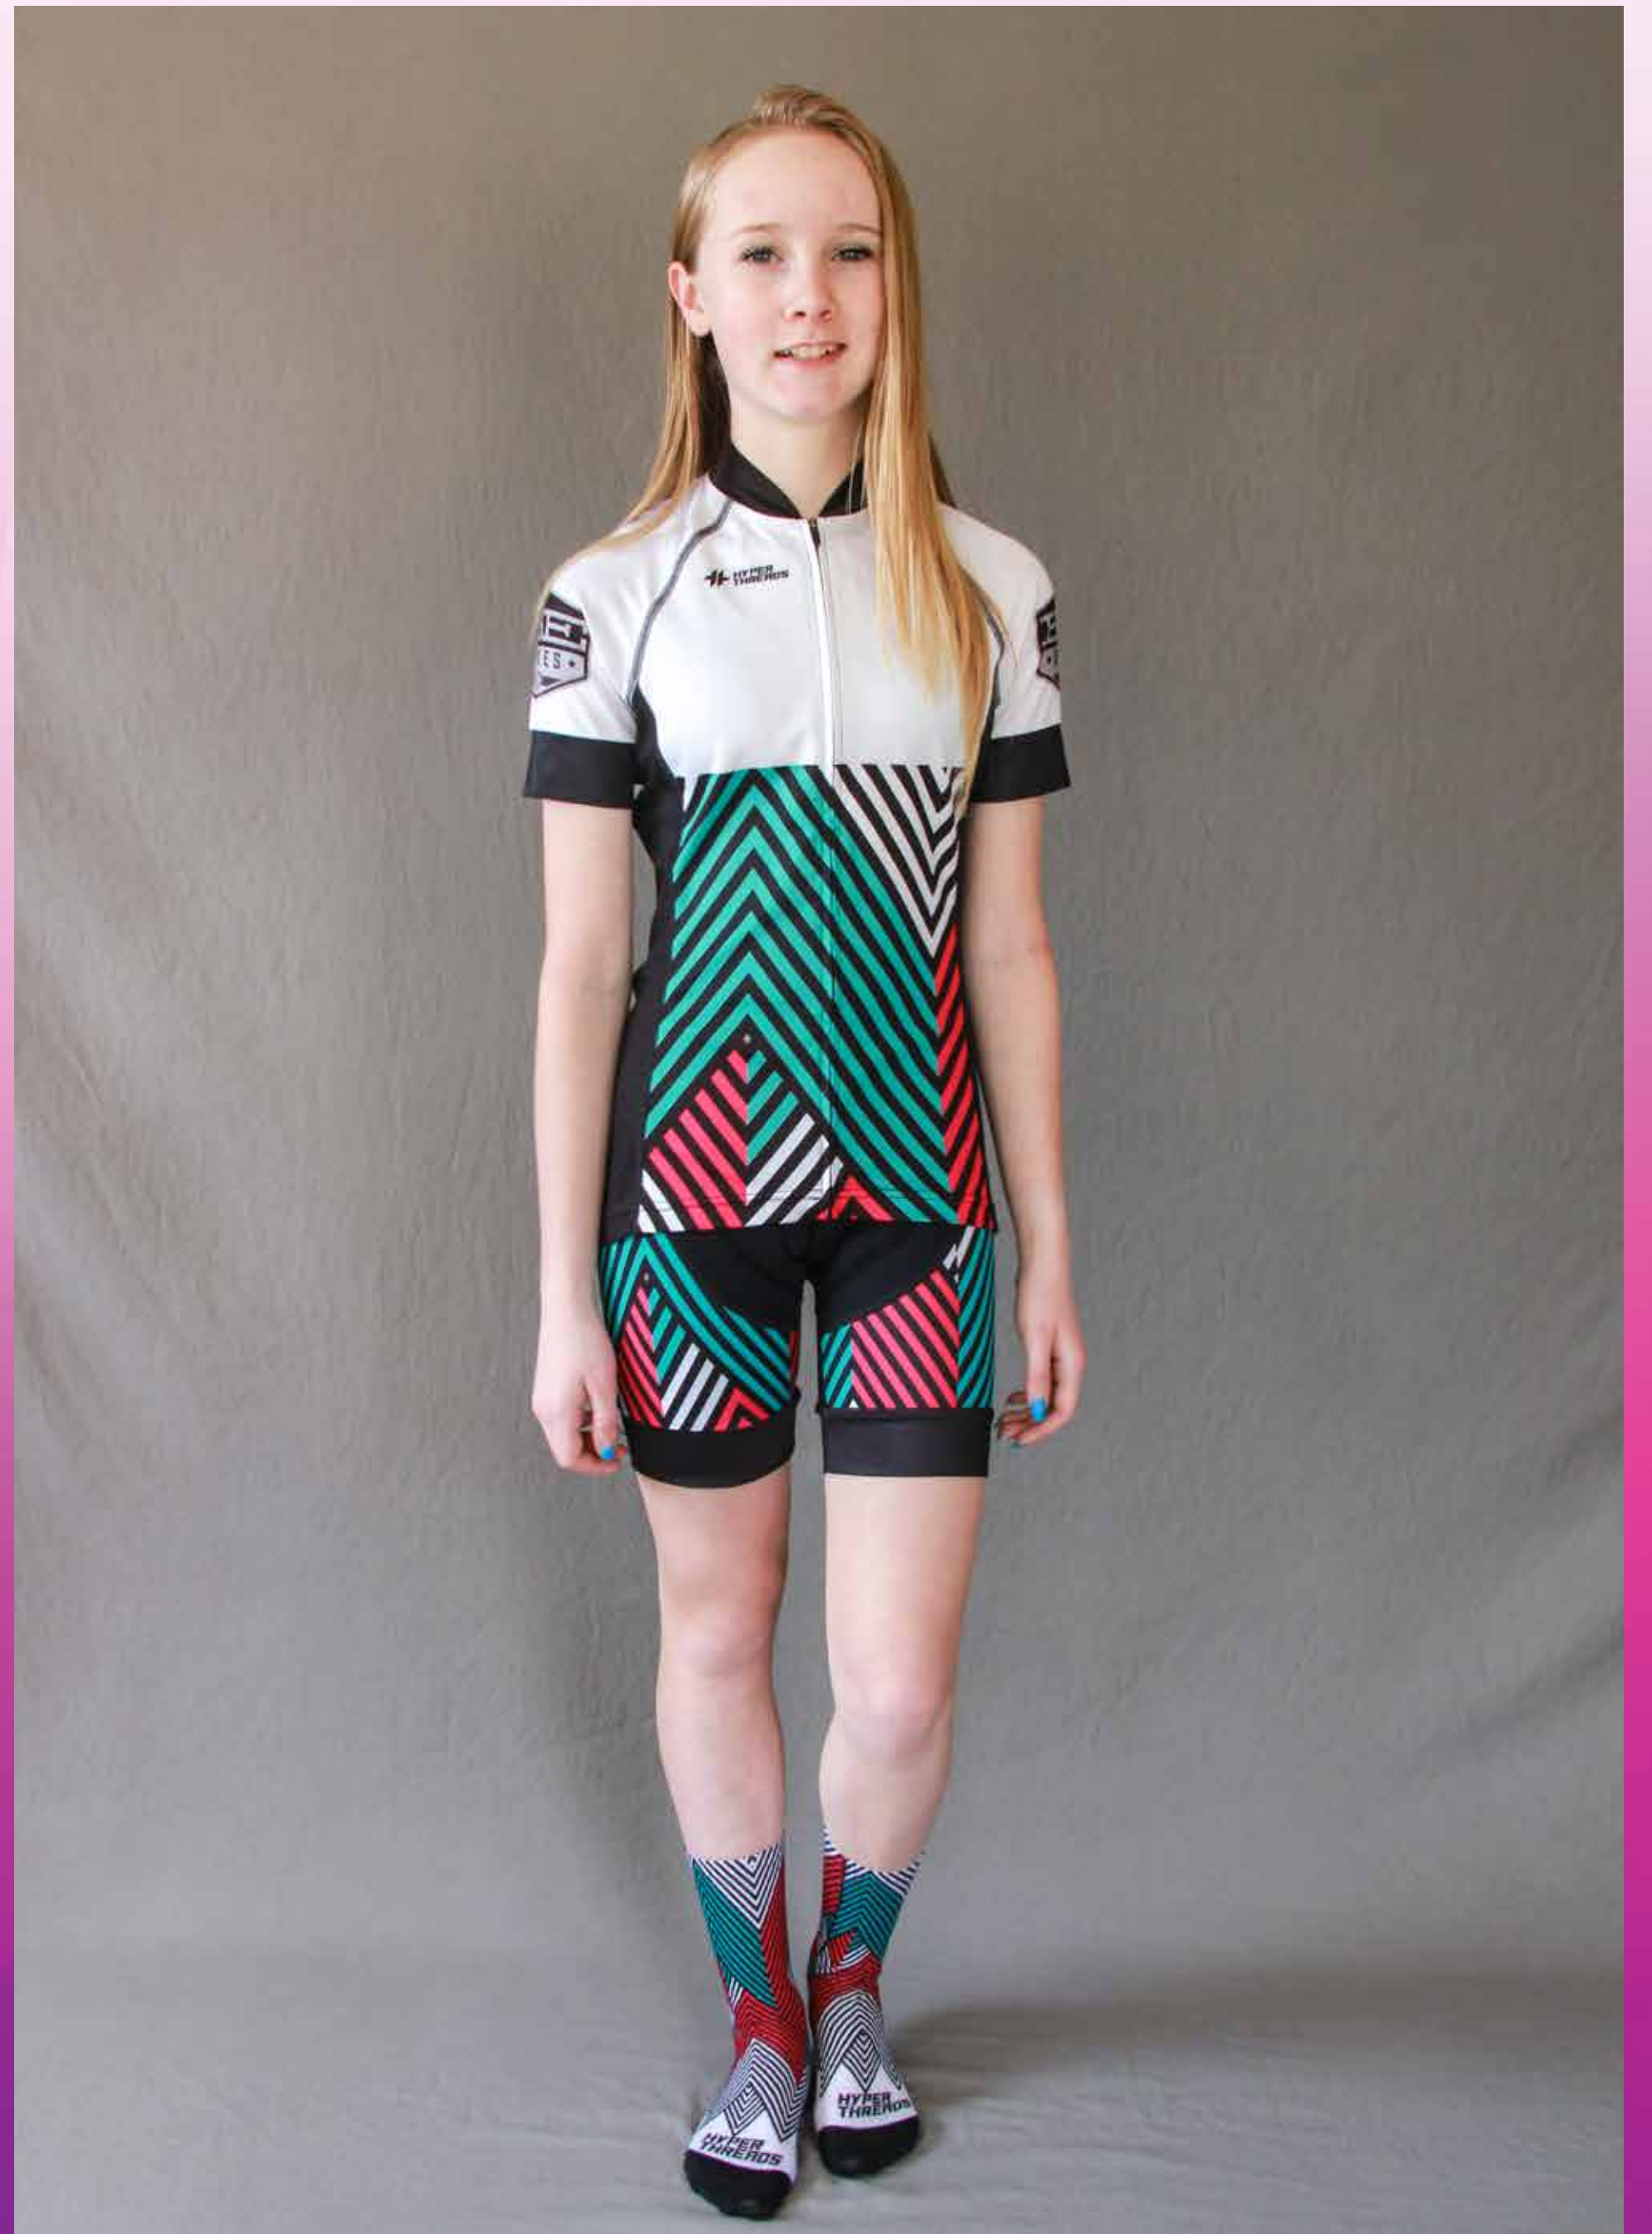

COMPETITION

SIZE: XXS

Height: 5'

Weight: 82lbs