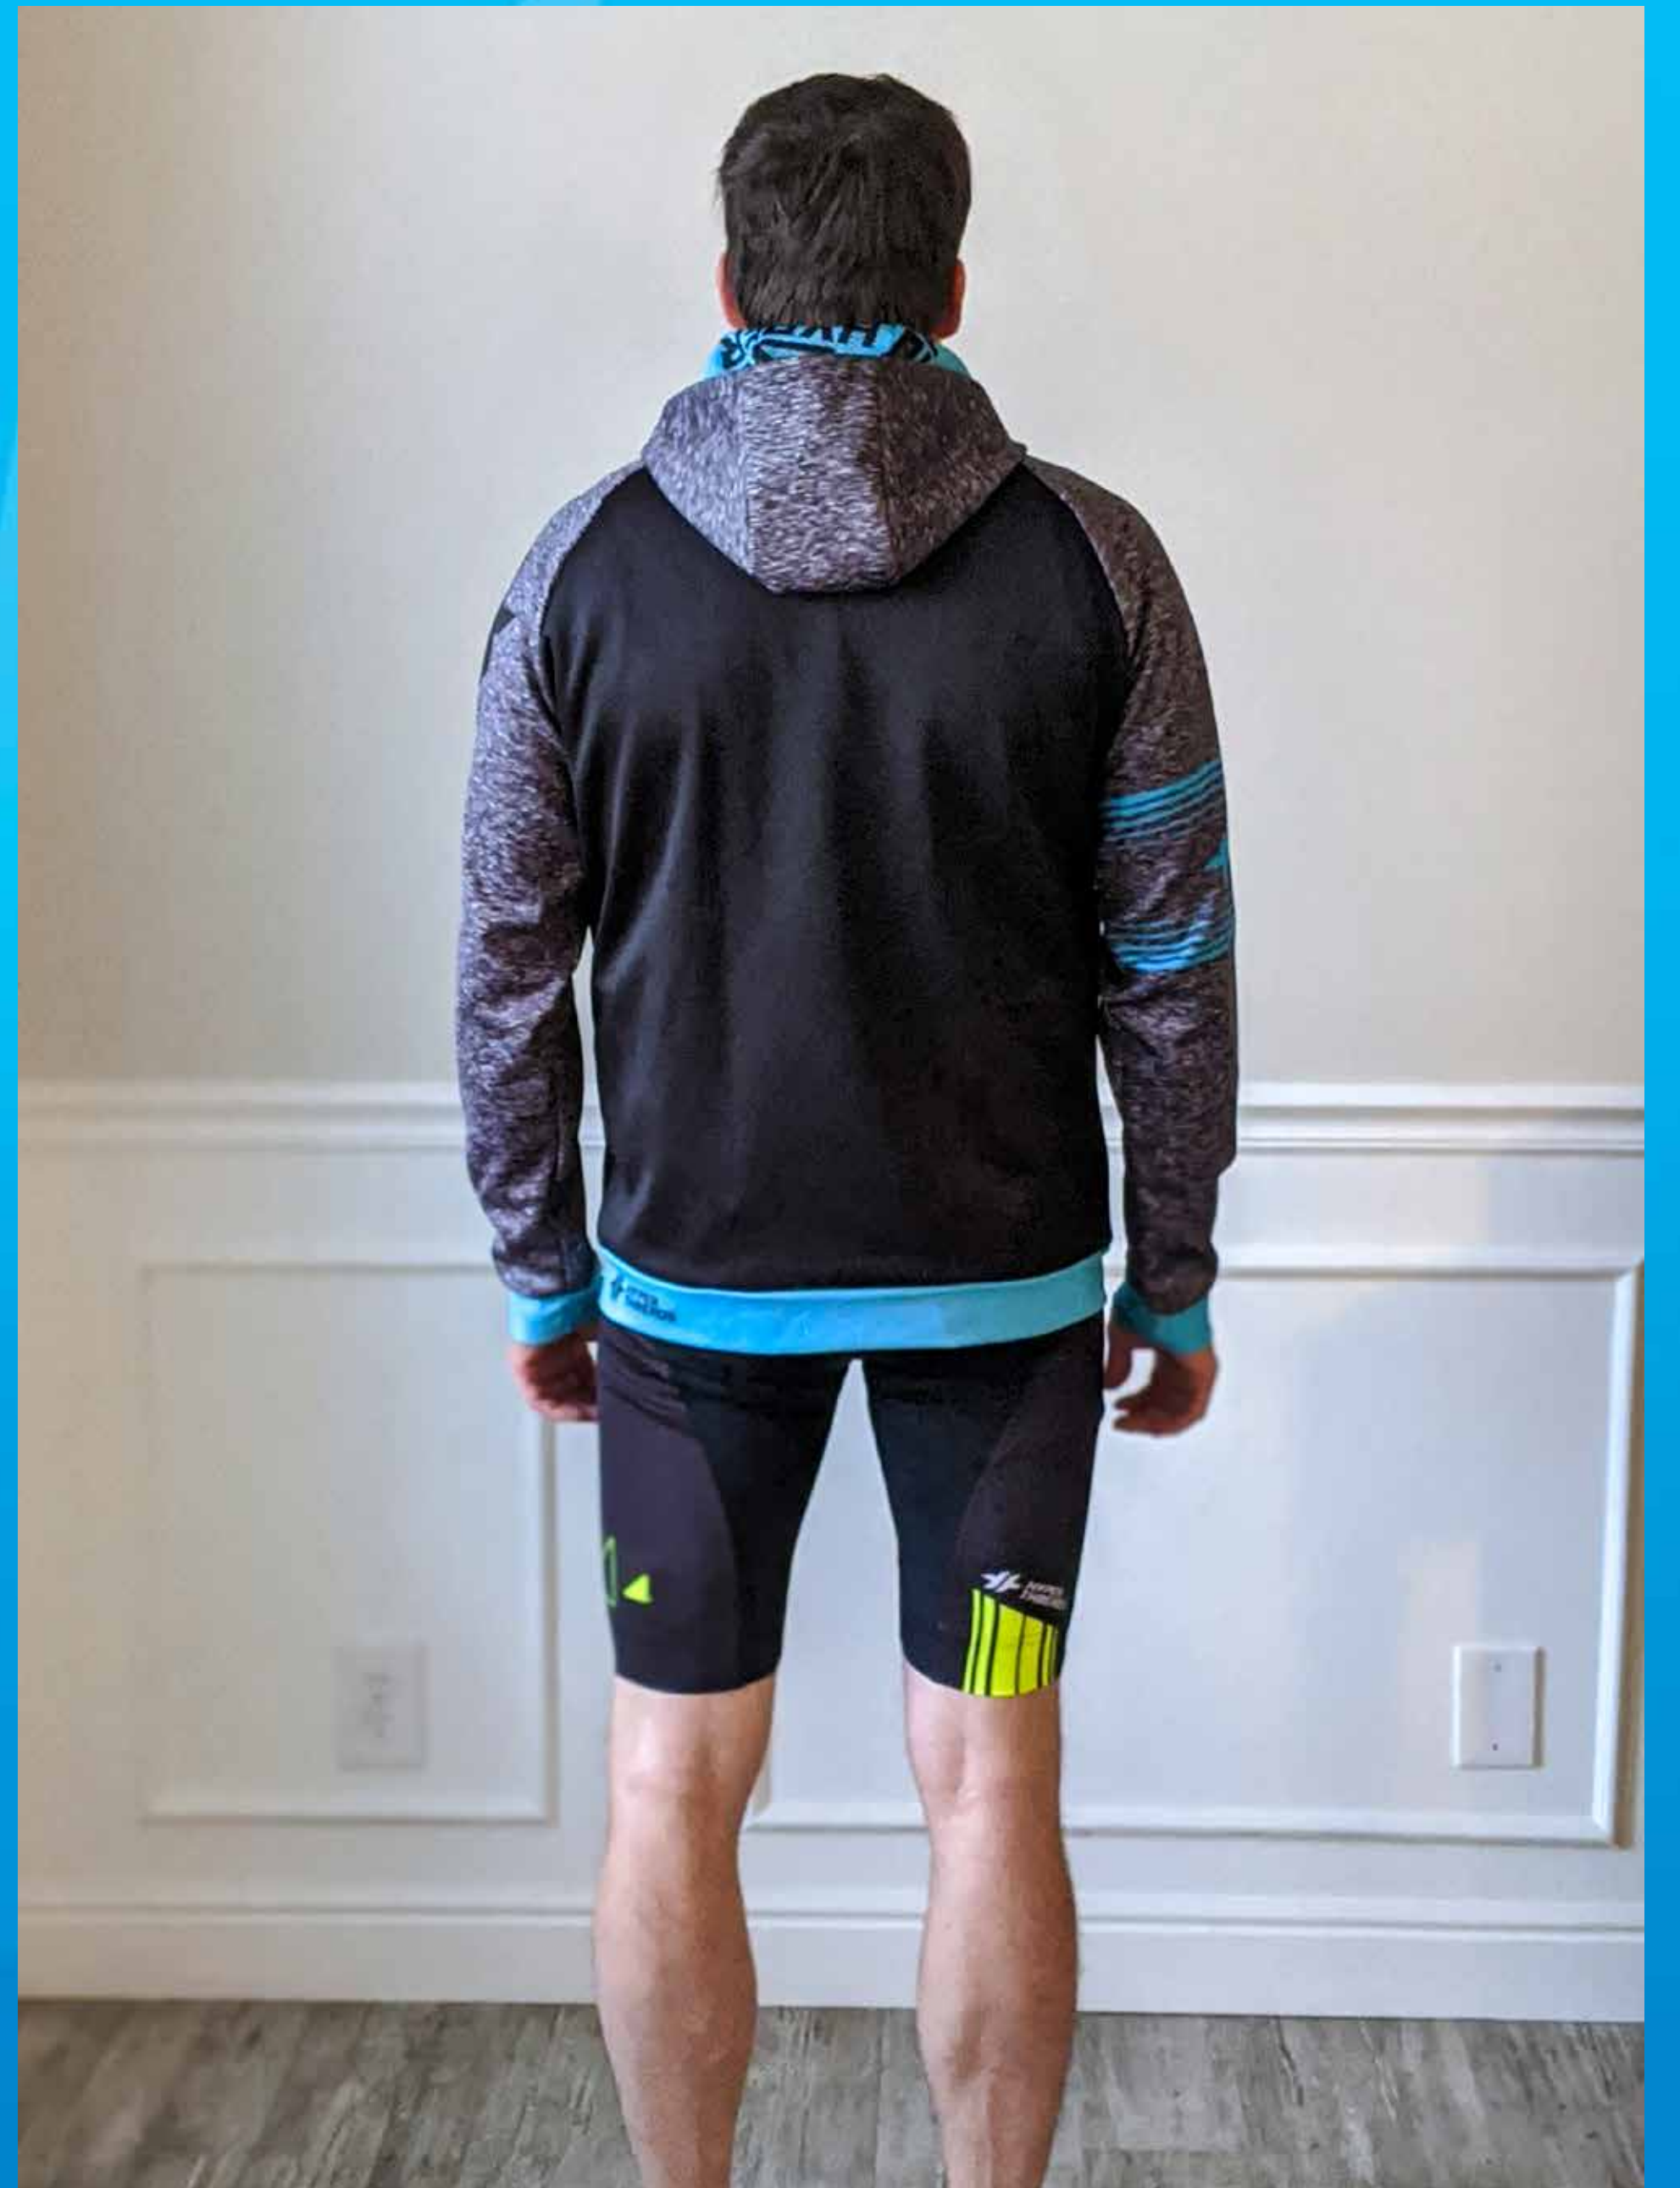

TECH HOODIE

SIZE: L

Height: 6'

Weight: 185lbs