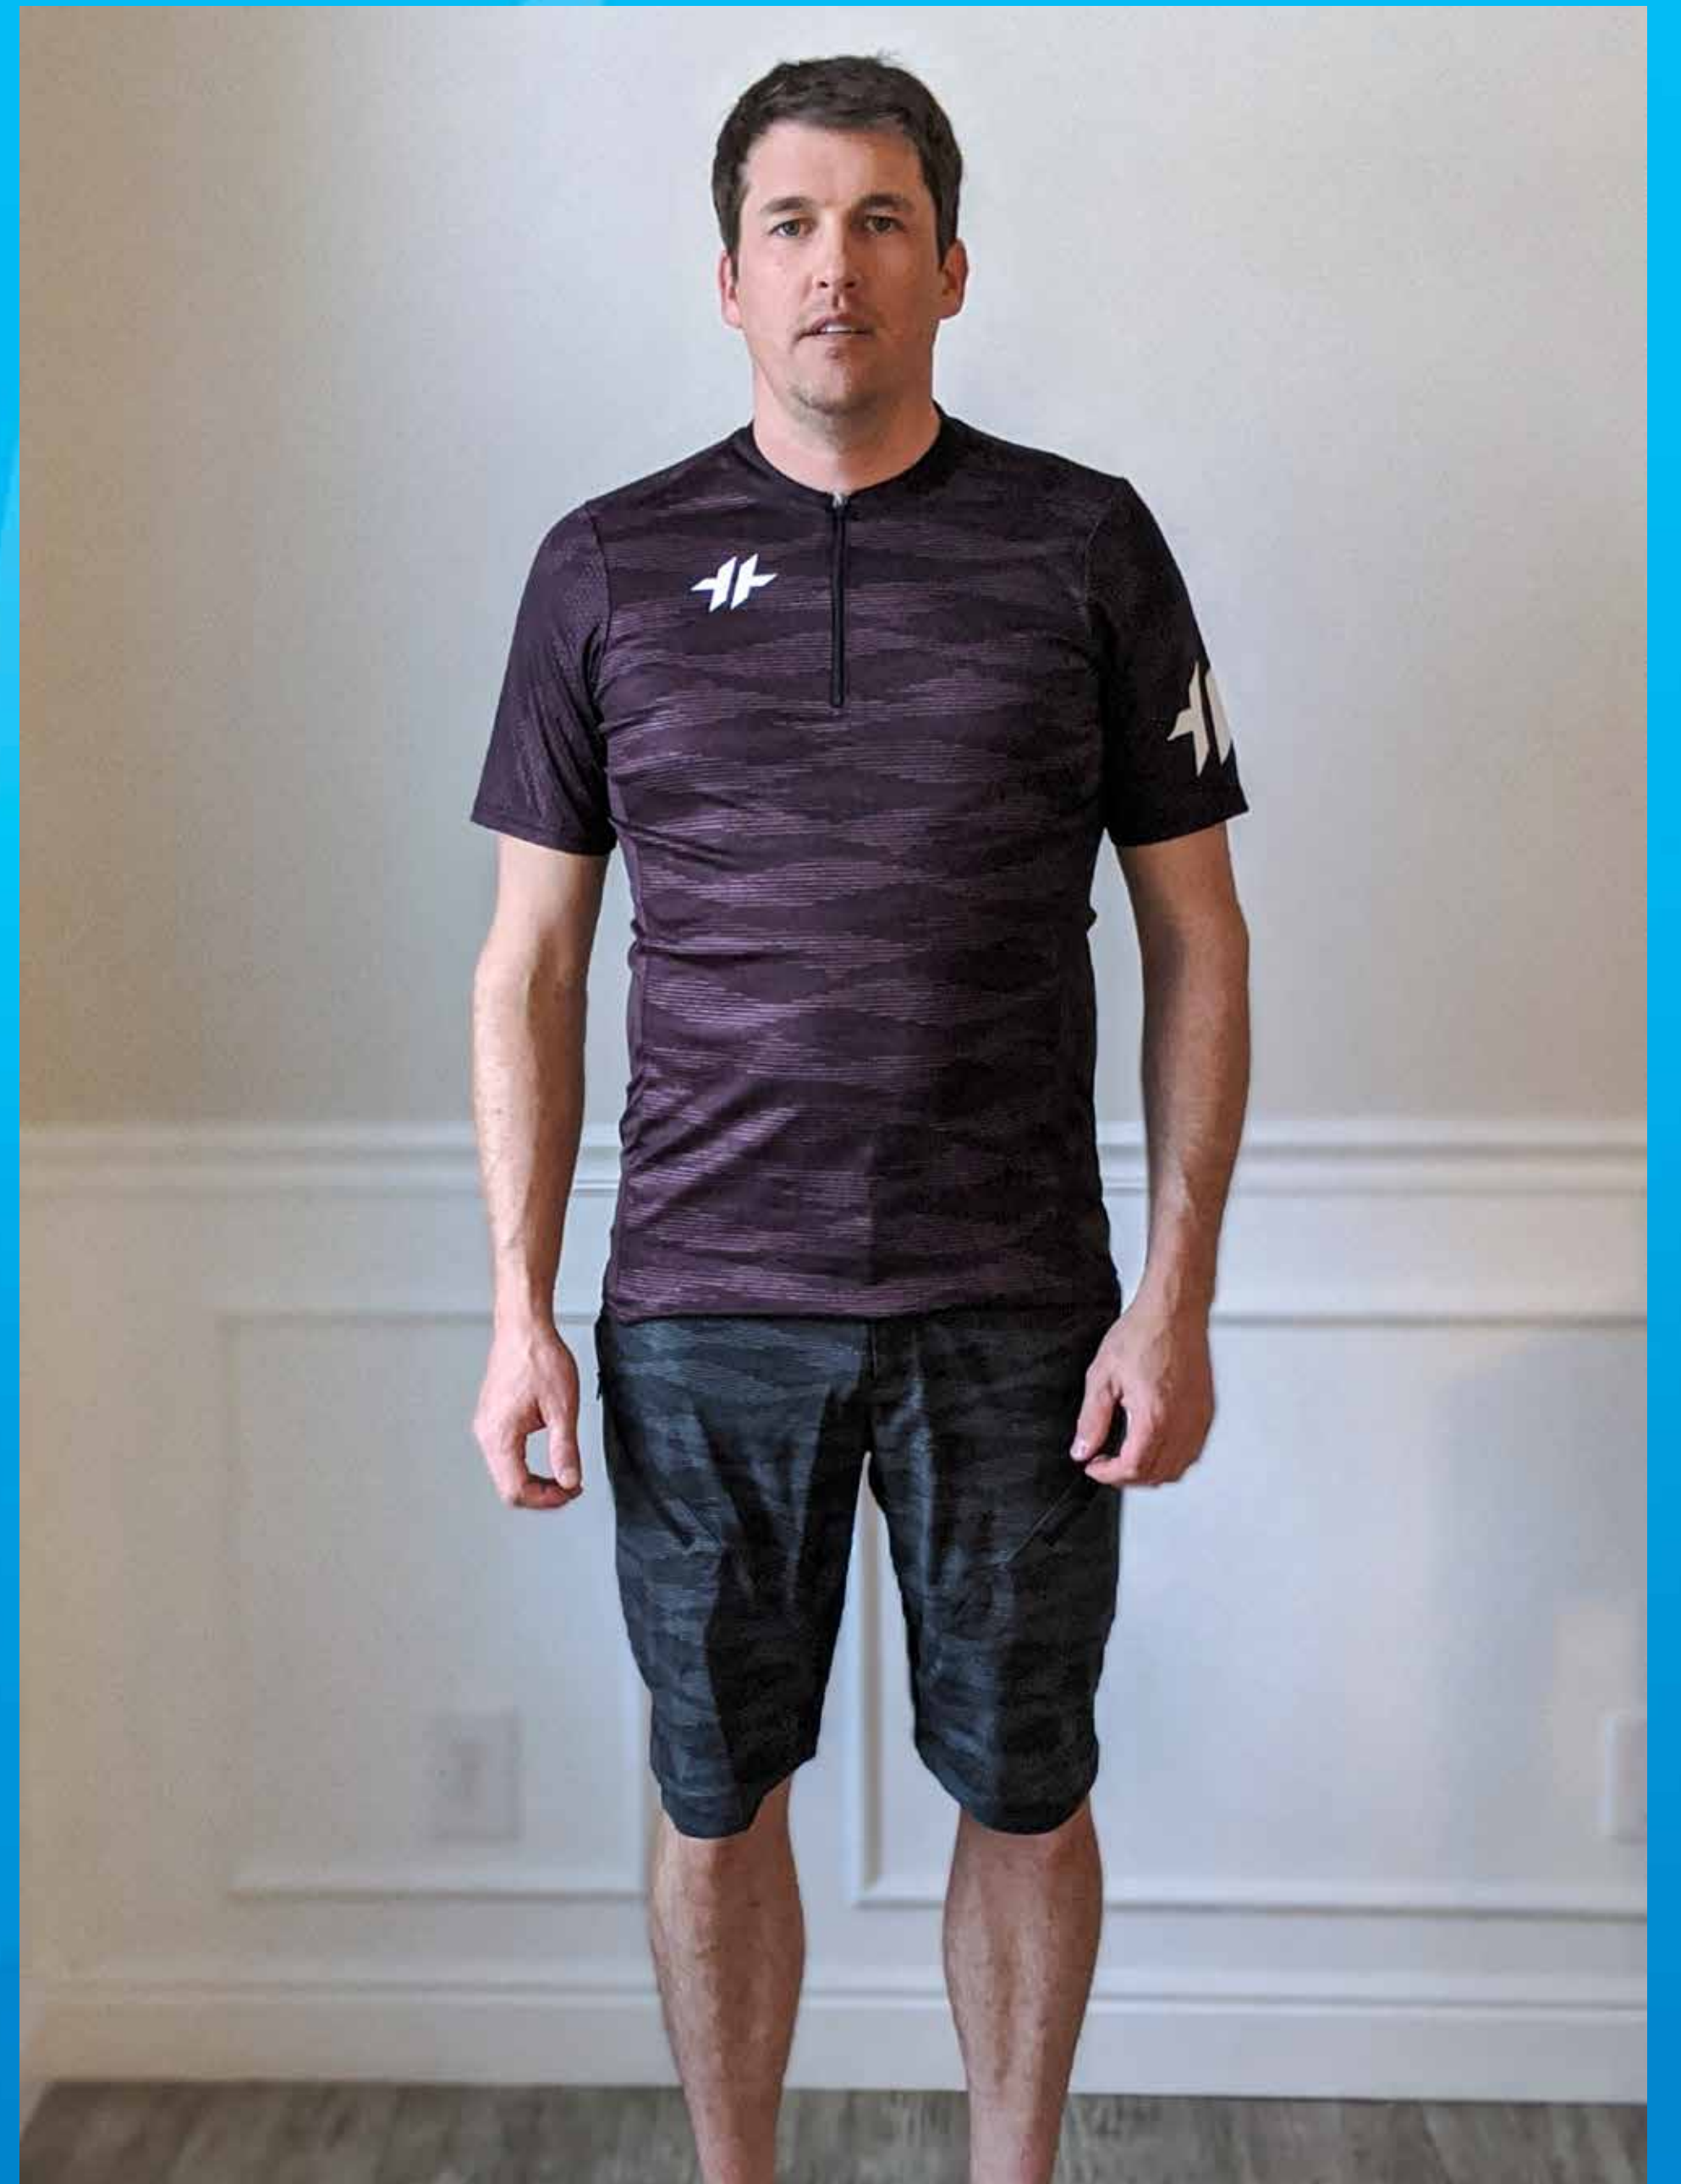

PRO MTB & BAGGIES

SIZE: L

Height: 6'

Weight: 185lbs