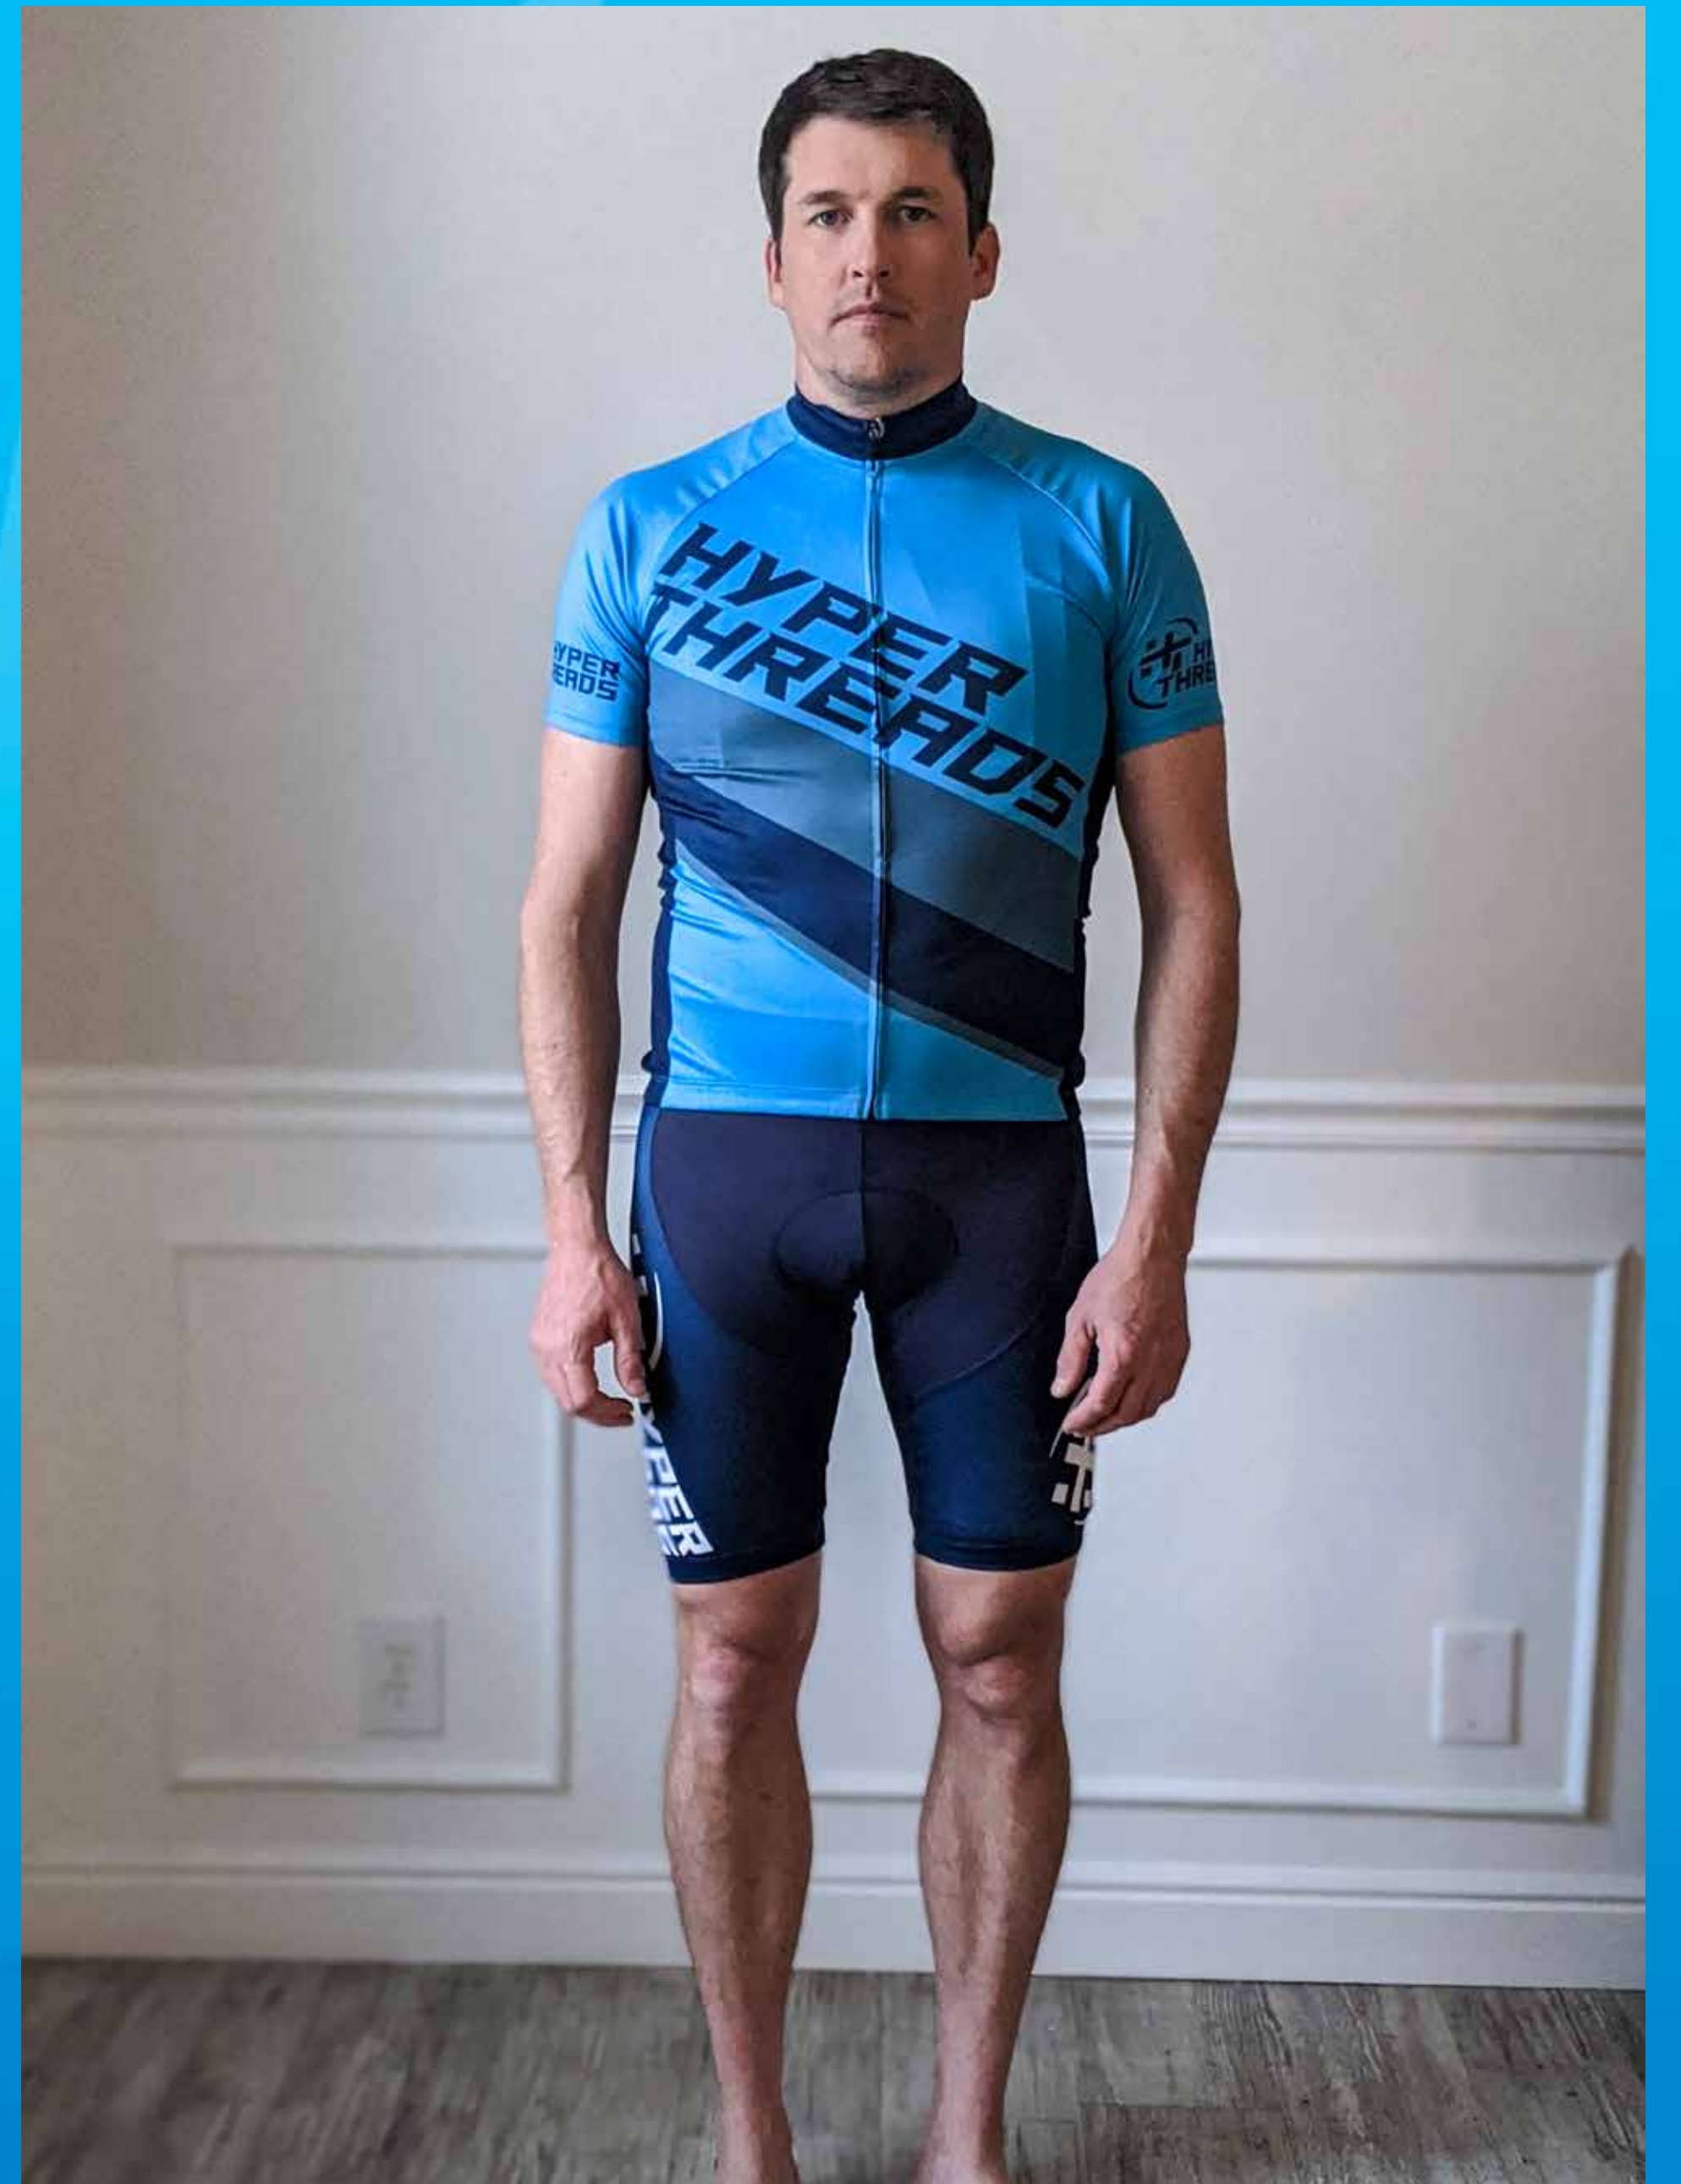

RACE C

SIZE: L

Height: 6'

Weight: 185lbs