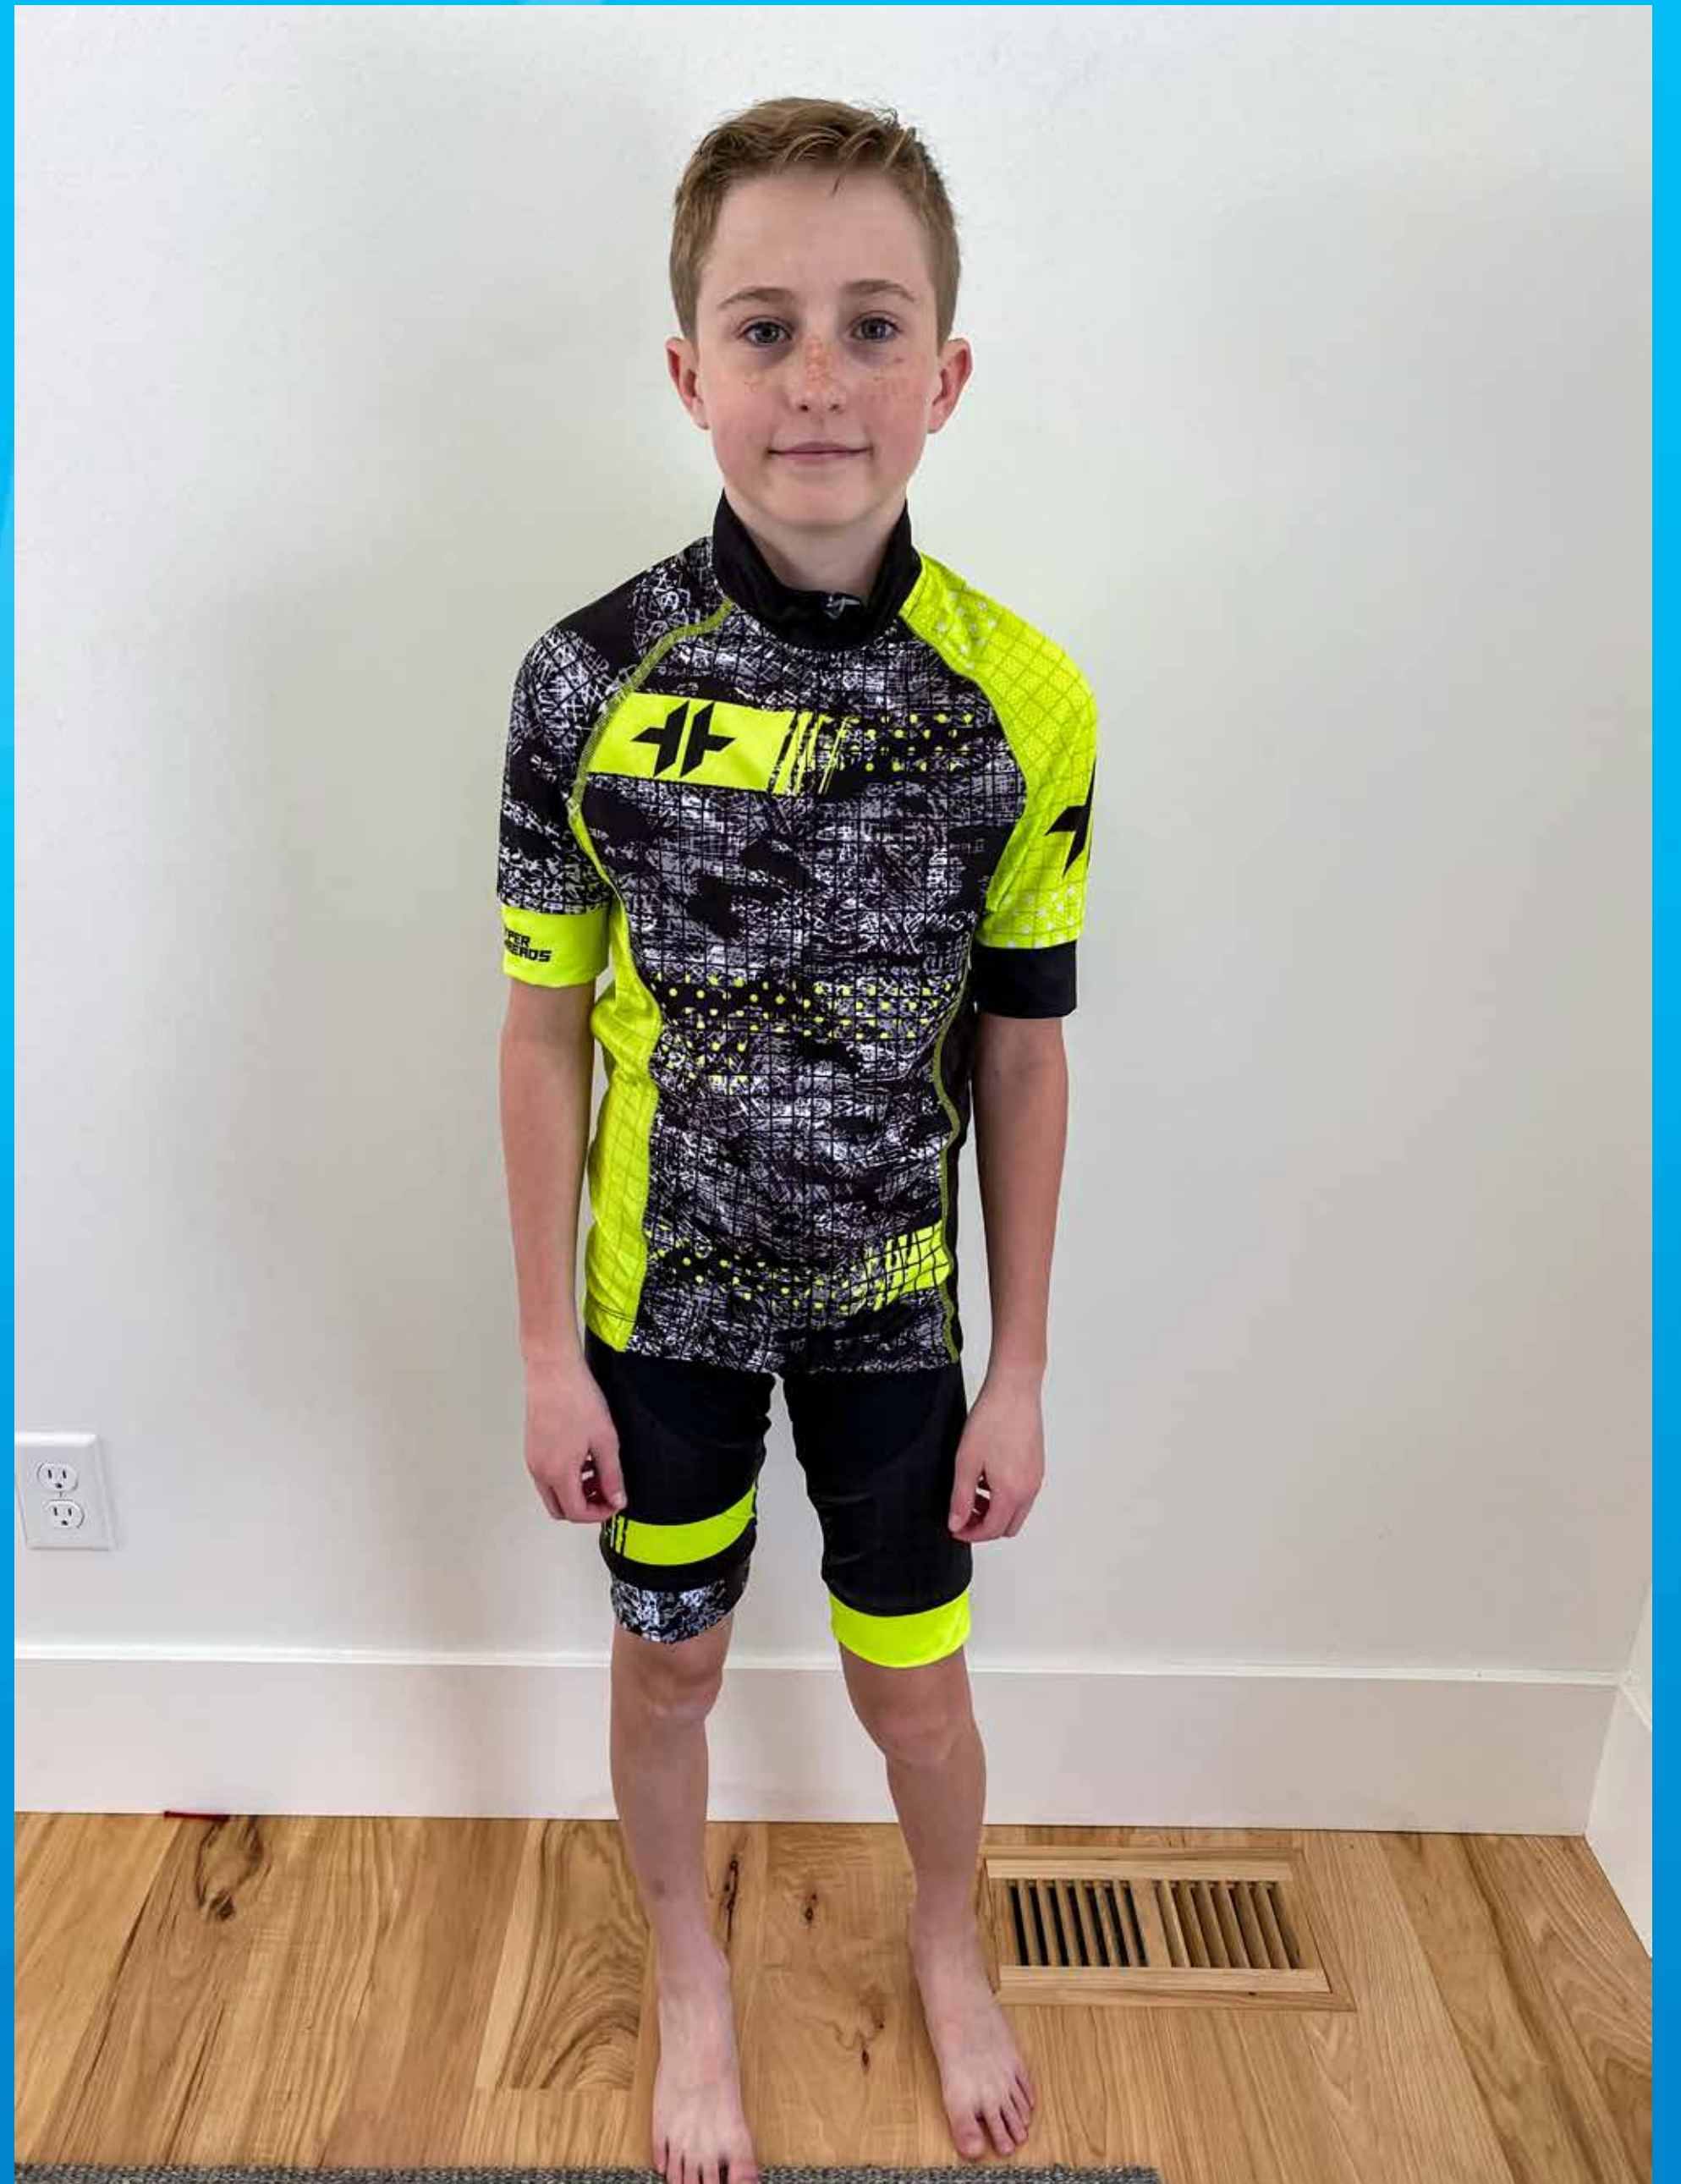

***CONTINENTAL  
SIZE: XXS***

***Height: 4'9"***

***Weight: 65lbs***

***COMPETITION  
SIZE: XXS***

***Height: 4'9"***

***Weight: 65lbs***

**COMPETITION**  
**SIZE: XXS**

**Height: 4'9"**

**Weight: 65lbs**