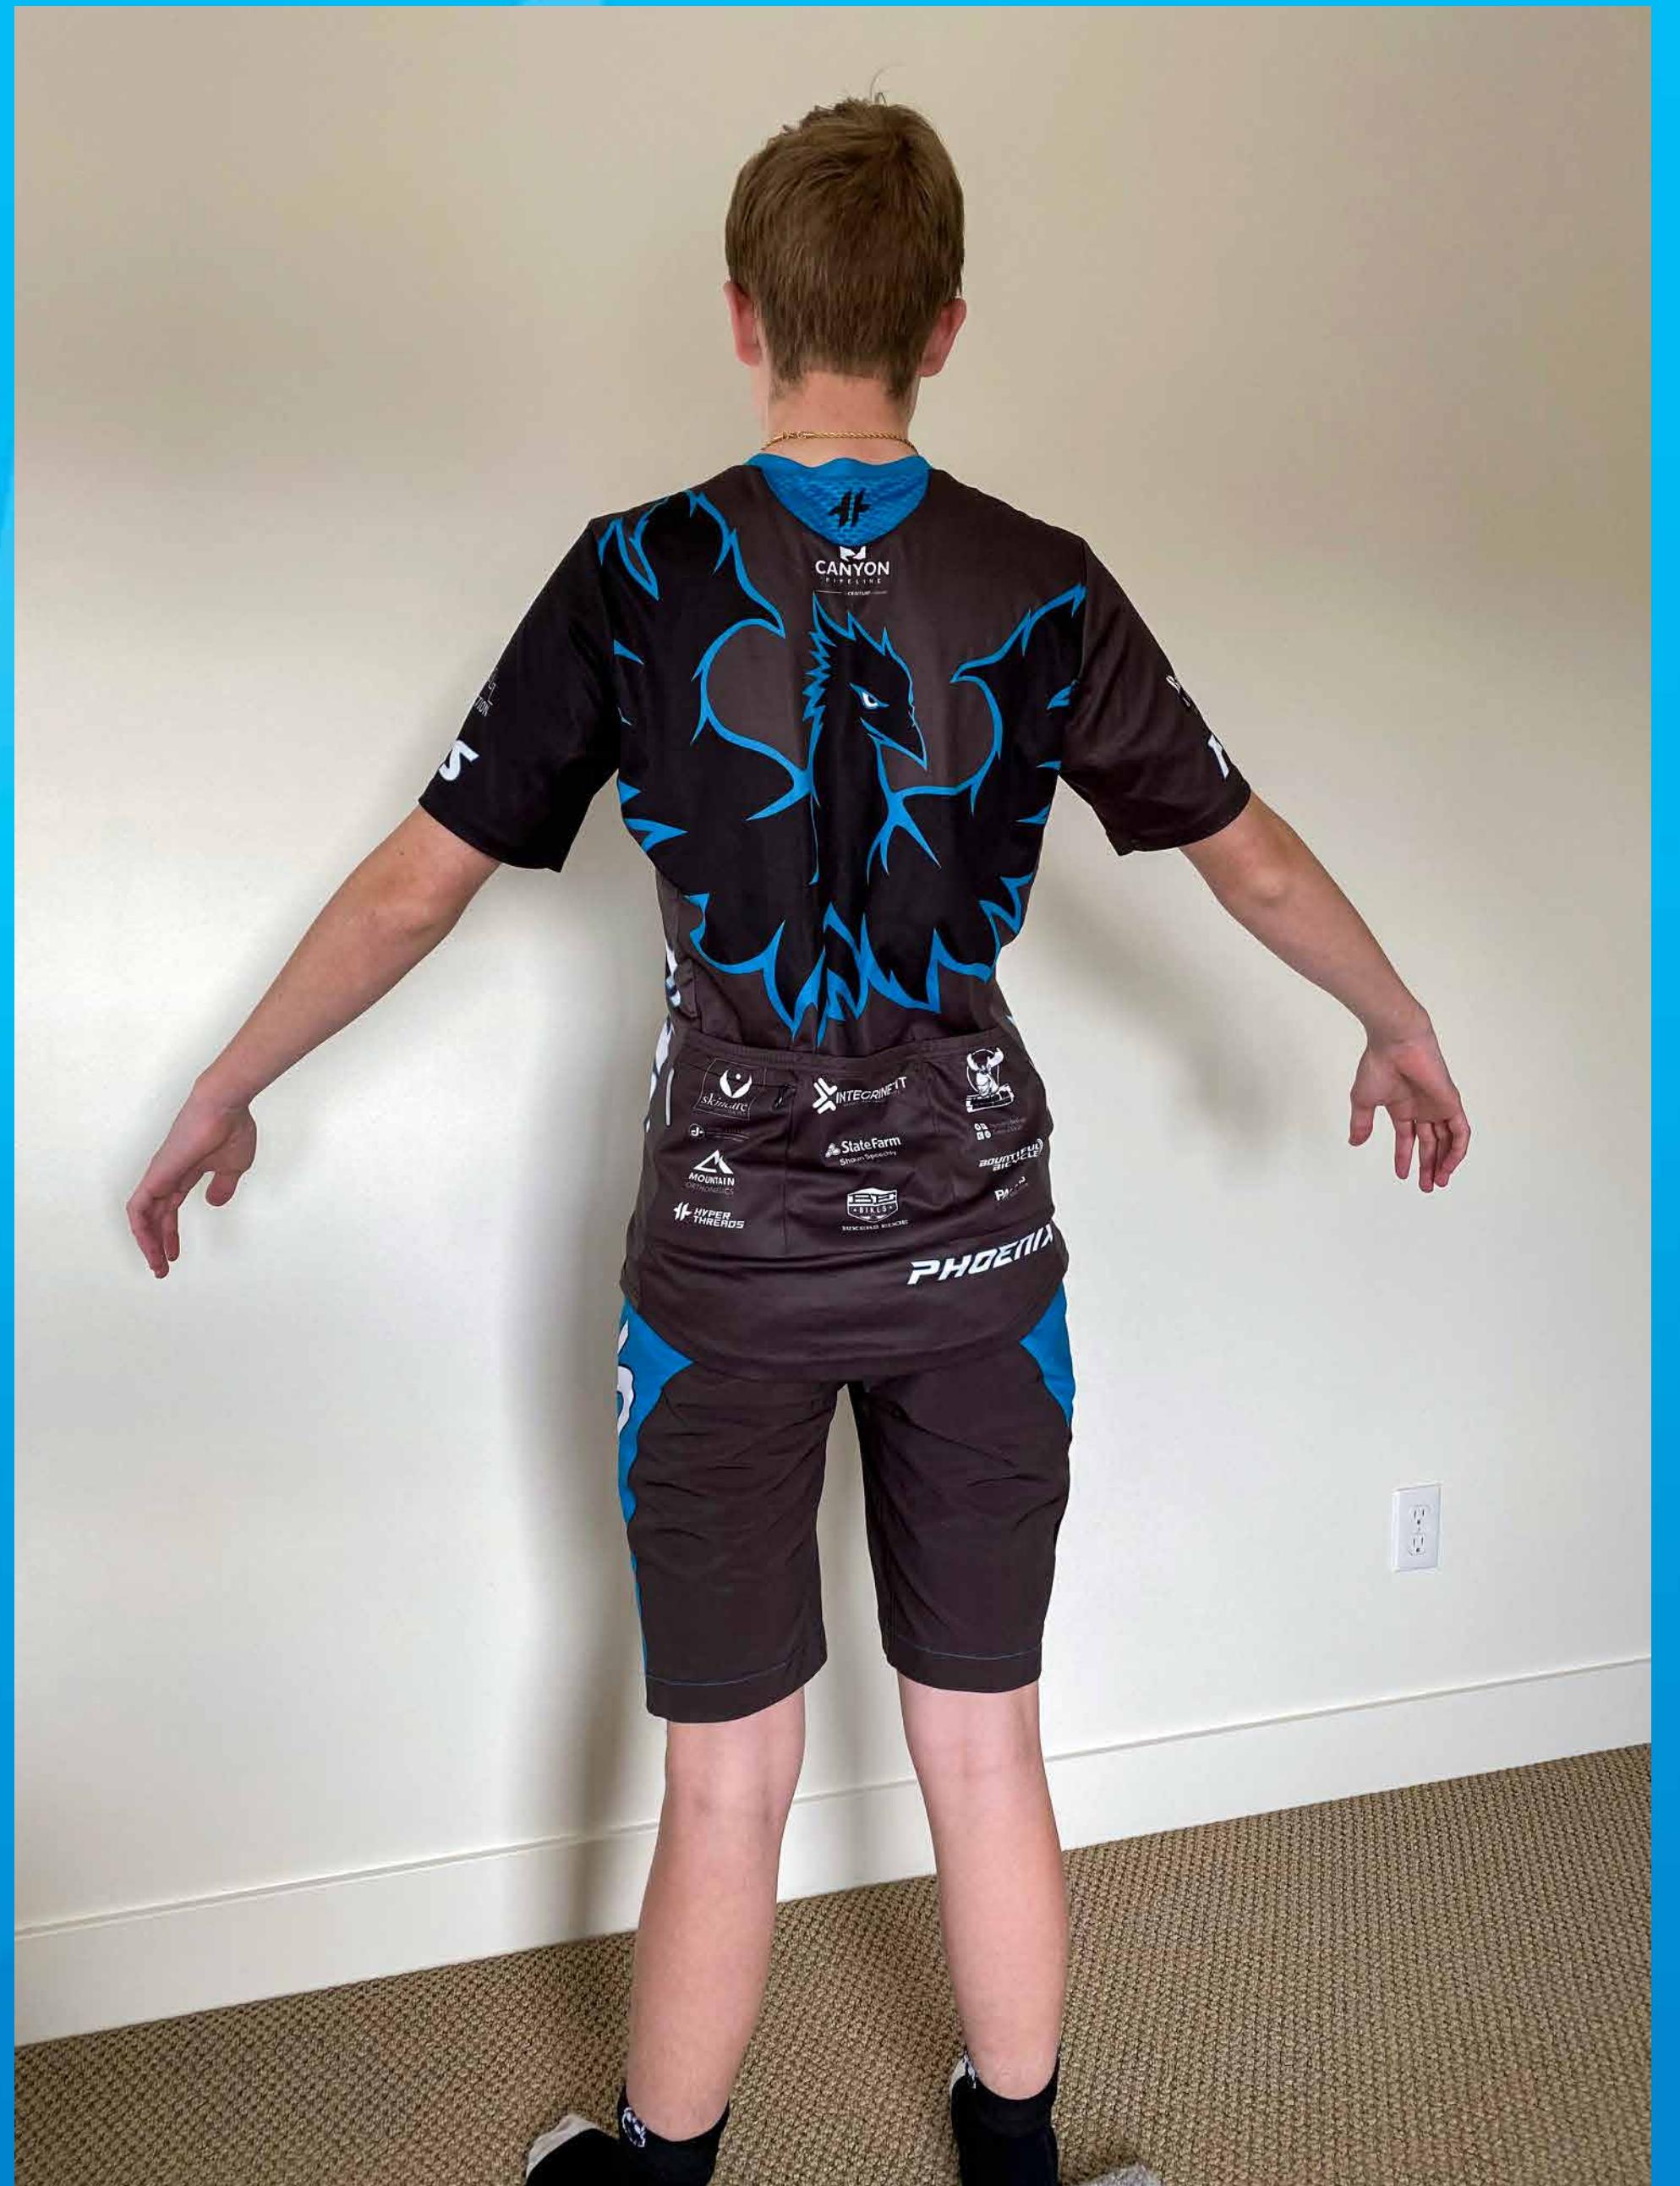

PRO MTB & BAGGIES

SIZE: S

Height: 5'11"

Weight: 137lbs