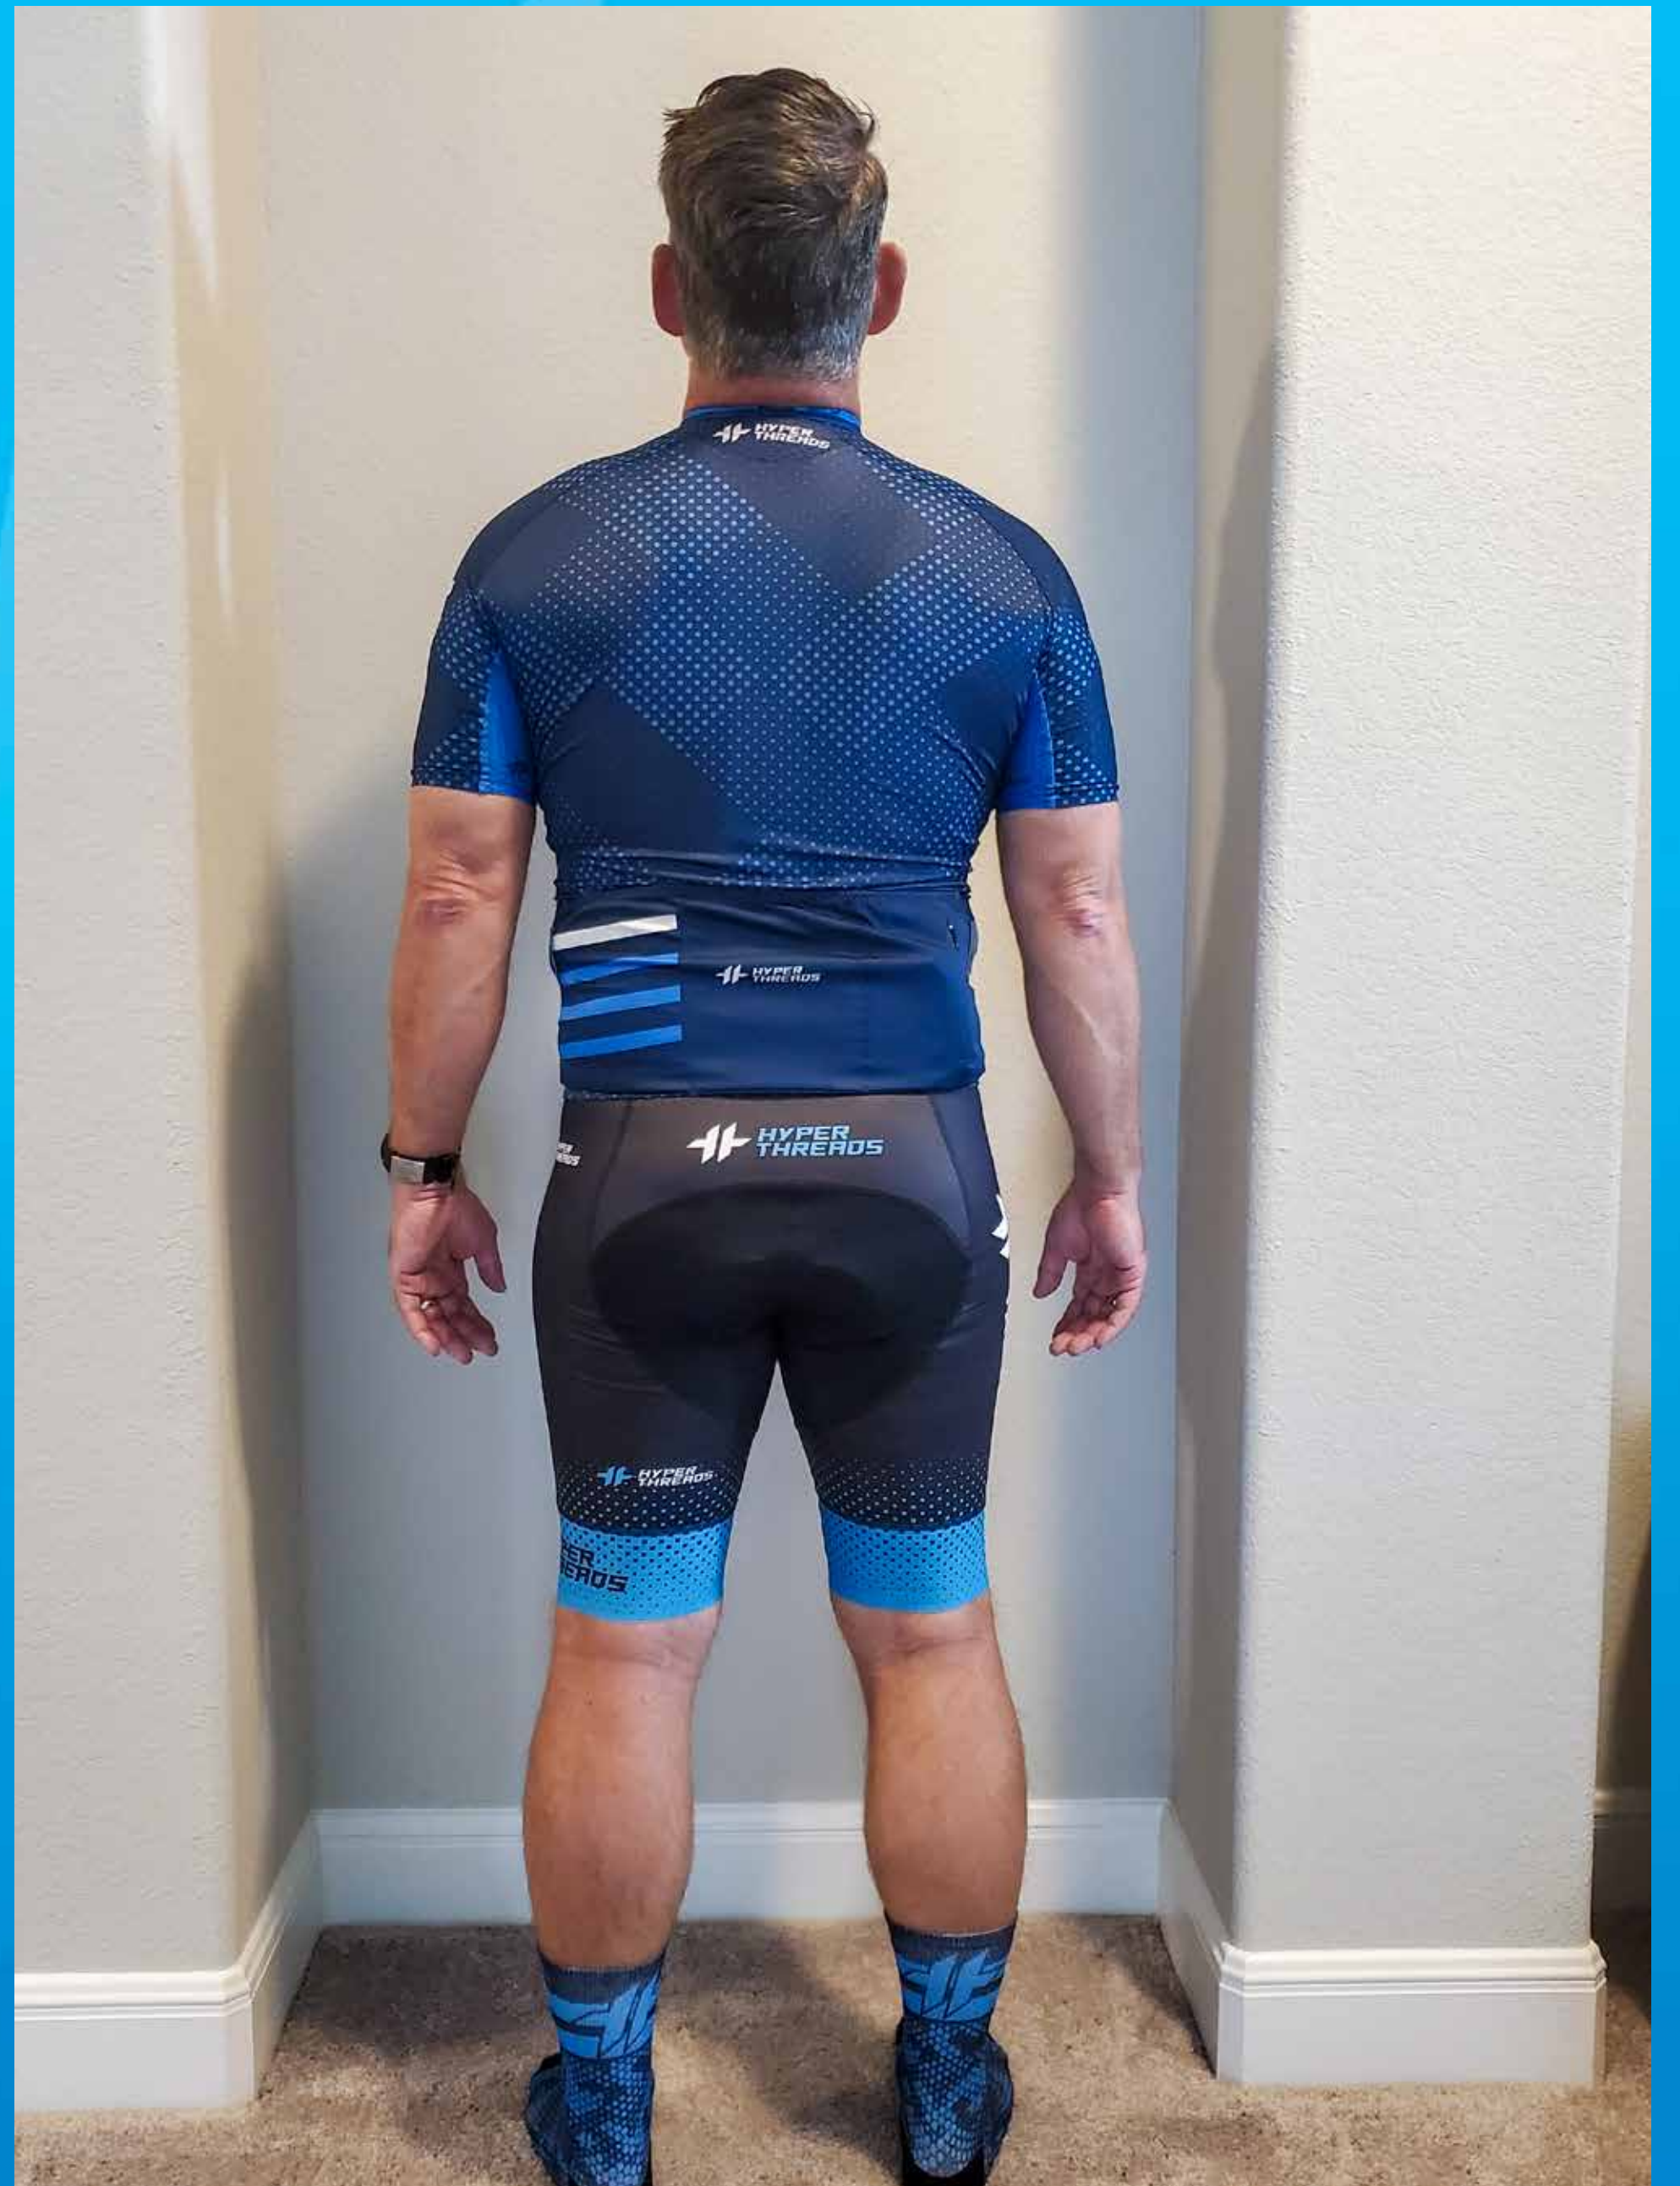

***Height: 6'3"***

***Weight: 210lbs***

***ELITE***  
***SIZE: XL***

***Height: 5'9"***

***Weight: 200lbs***

**ELITE**  
**SIZE: XL**

**Height: 5'9"**

**Weight: 200lbs**

# *WINDOUT VEST*

*SIZE: XL*

*Height: 6'*

*Weight: 190lbs*

# ***WINDOUT VEST***

***SIZE: XL***

***Height: 6'***

***Weight: 190lbs***

**COMPETITION**  
**SIZE: XL**

**Height: 5'11"**

**Weight: 170lbs**

***COMPETITION  
SIZE: XL***