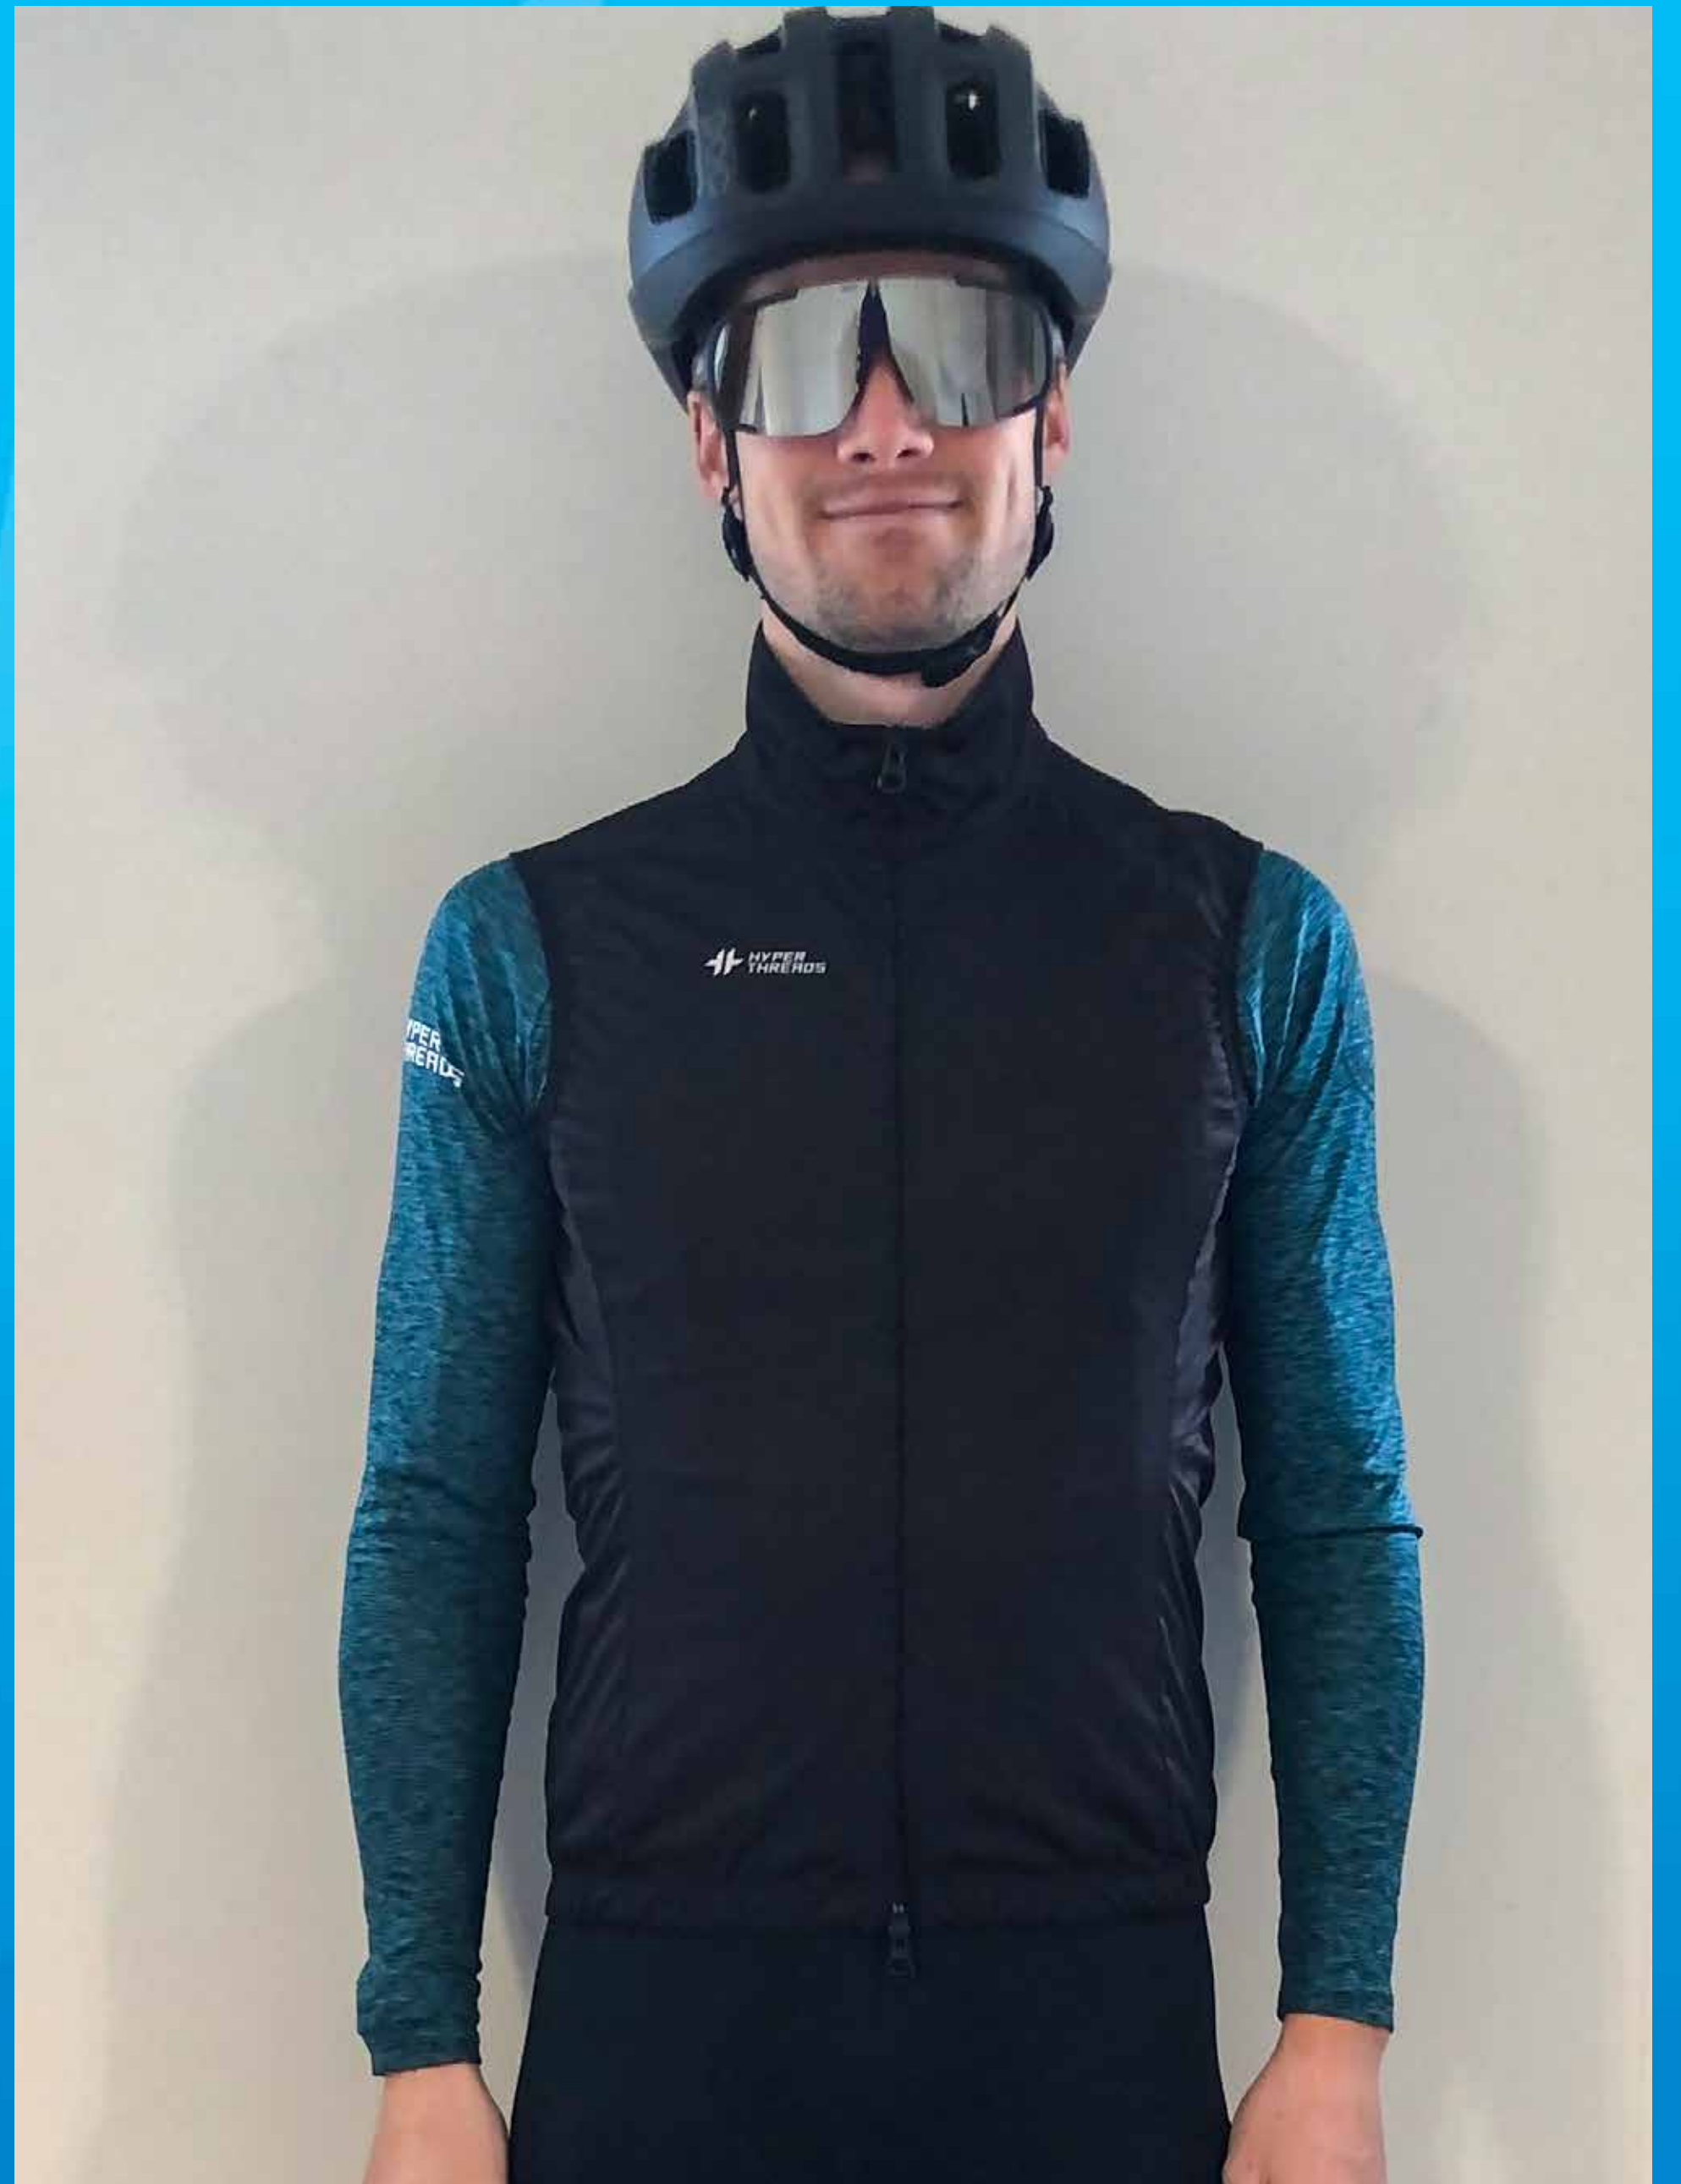

# *WINDOUT VEST*

*SIZE: S*

*Height: 6'*

*Weight: 160lbs*