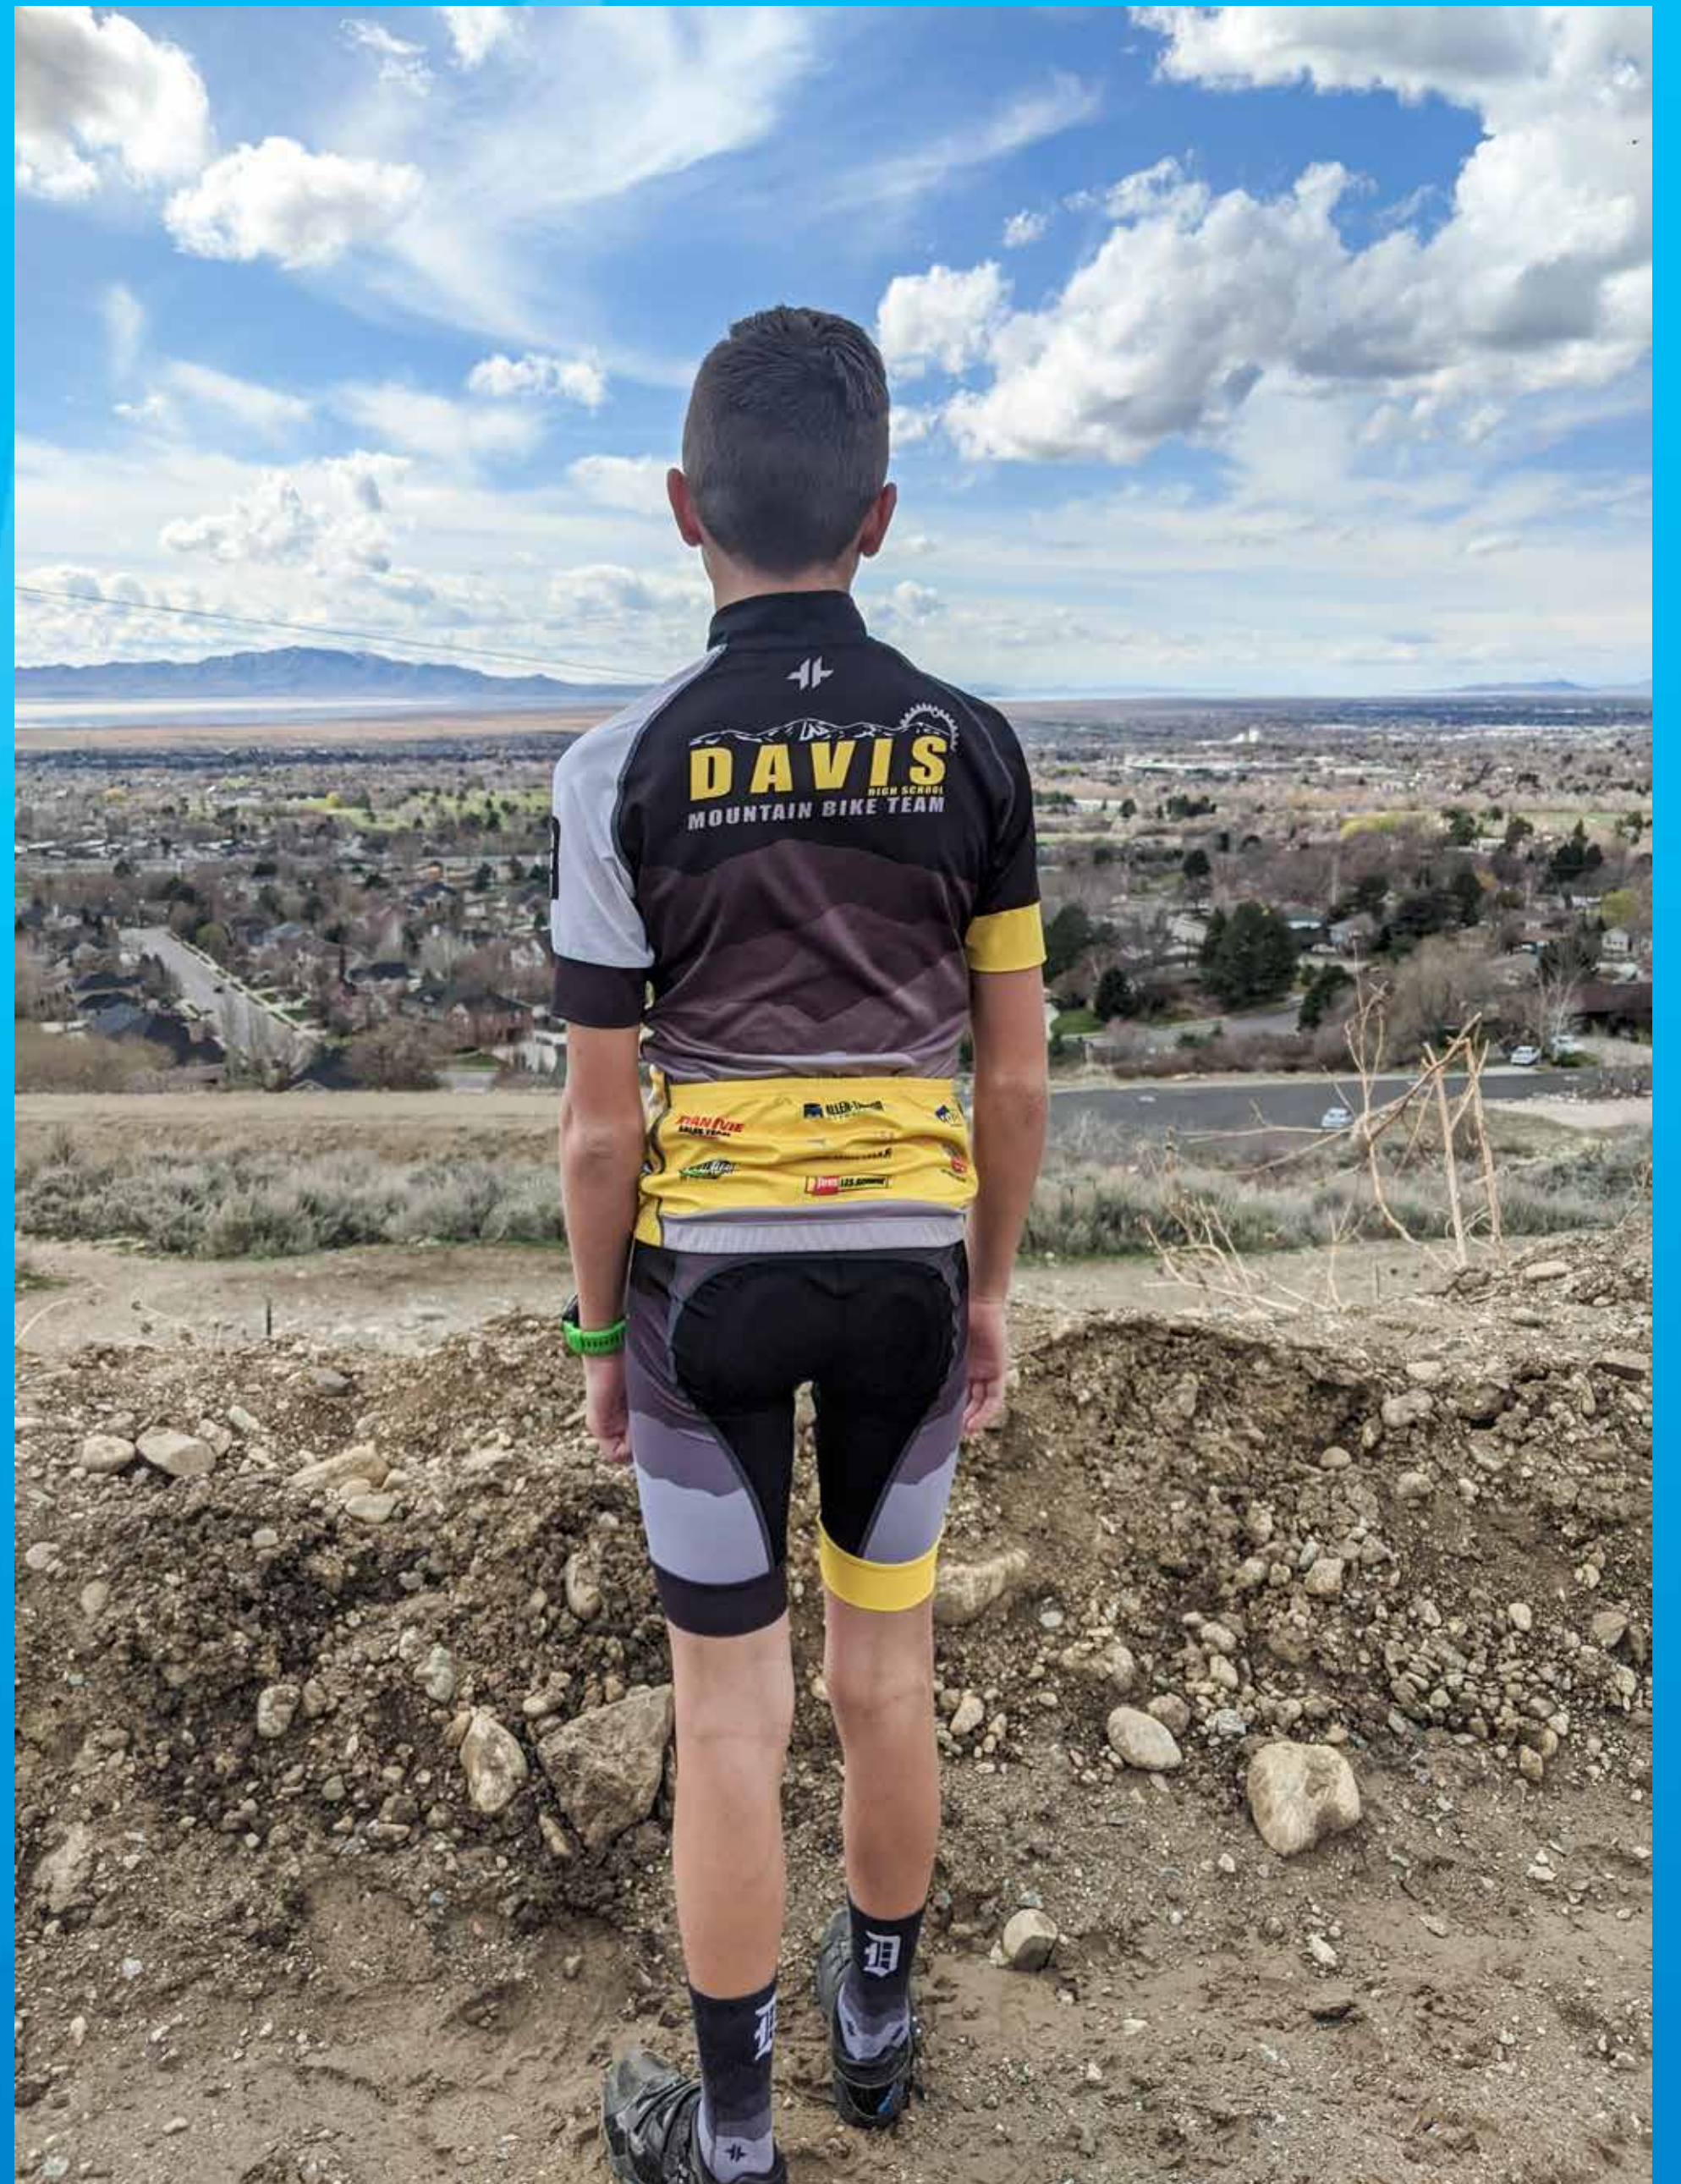

COMPETITION
SIZE: XS

Height: 5'3"

Weight: 94lbs