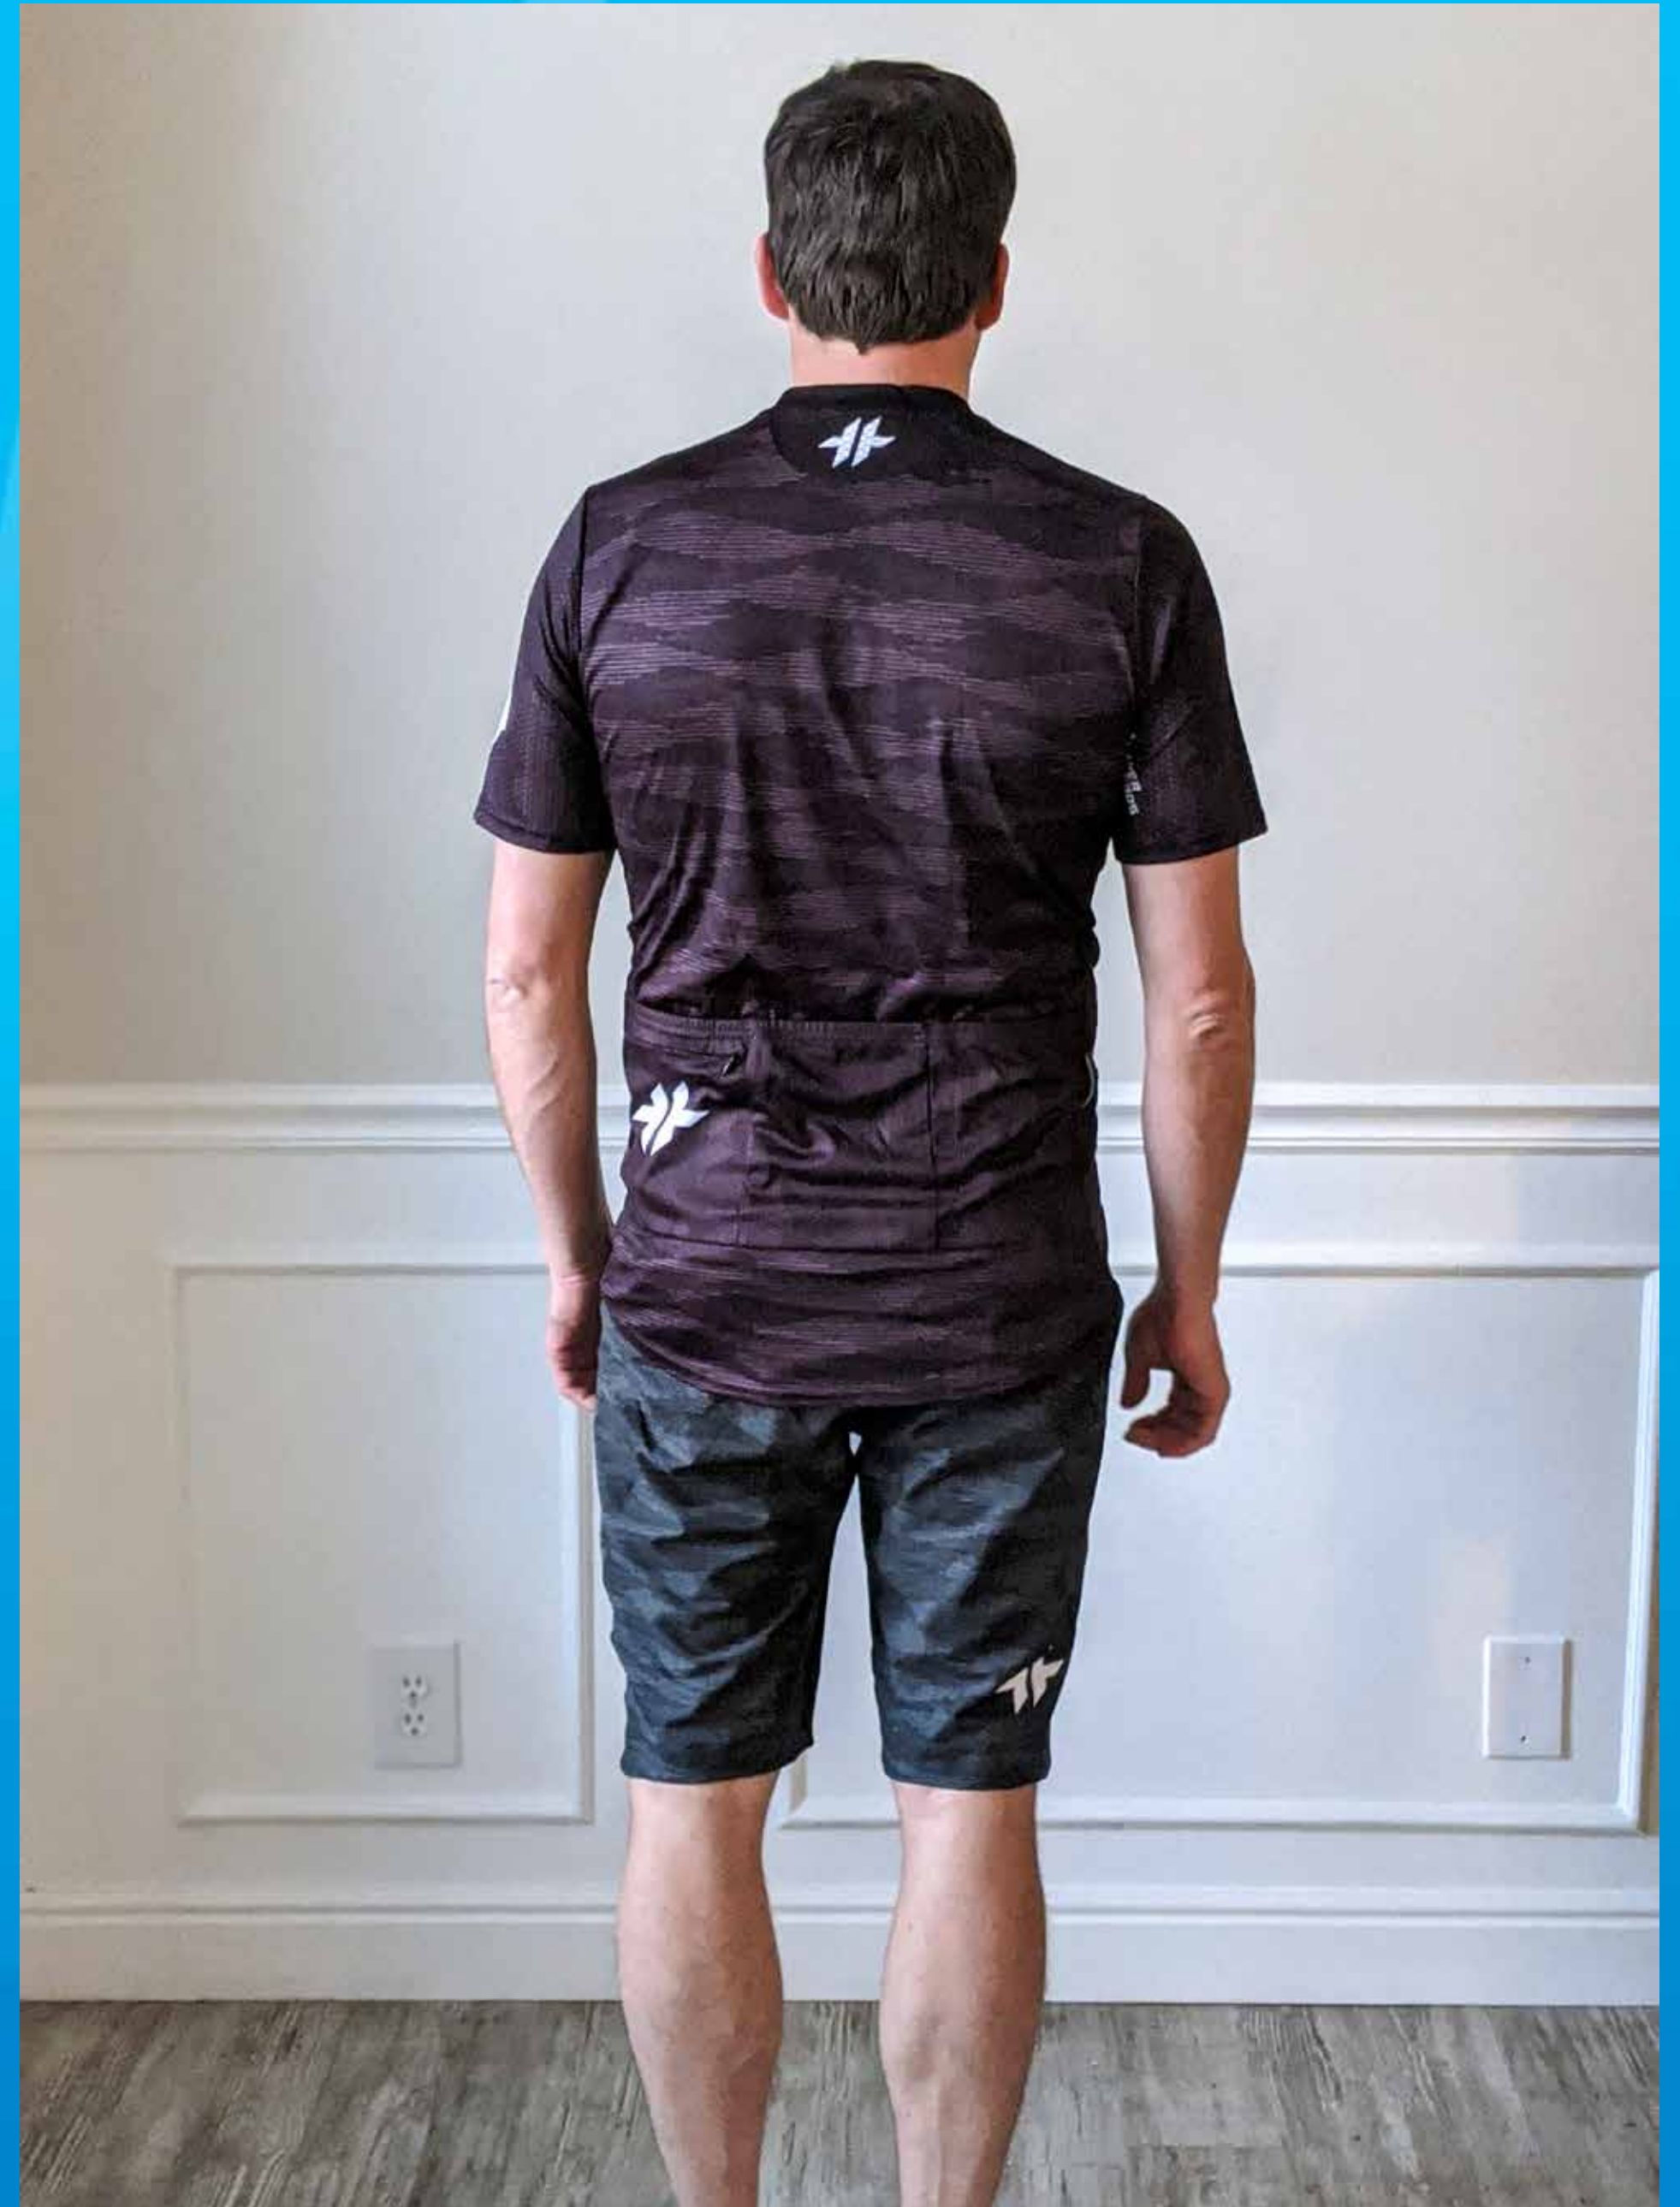

PRO MTB & BAGGIES

SIZE: L

Height: 6'

Weight: 185lbs