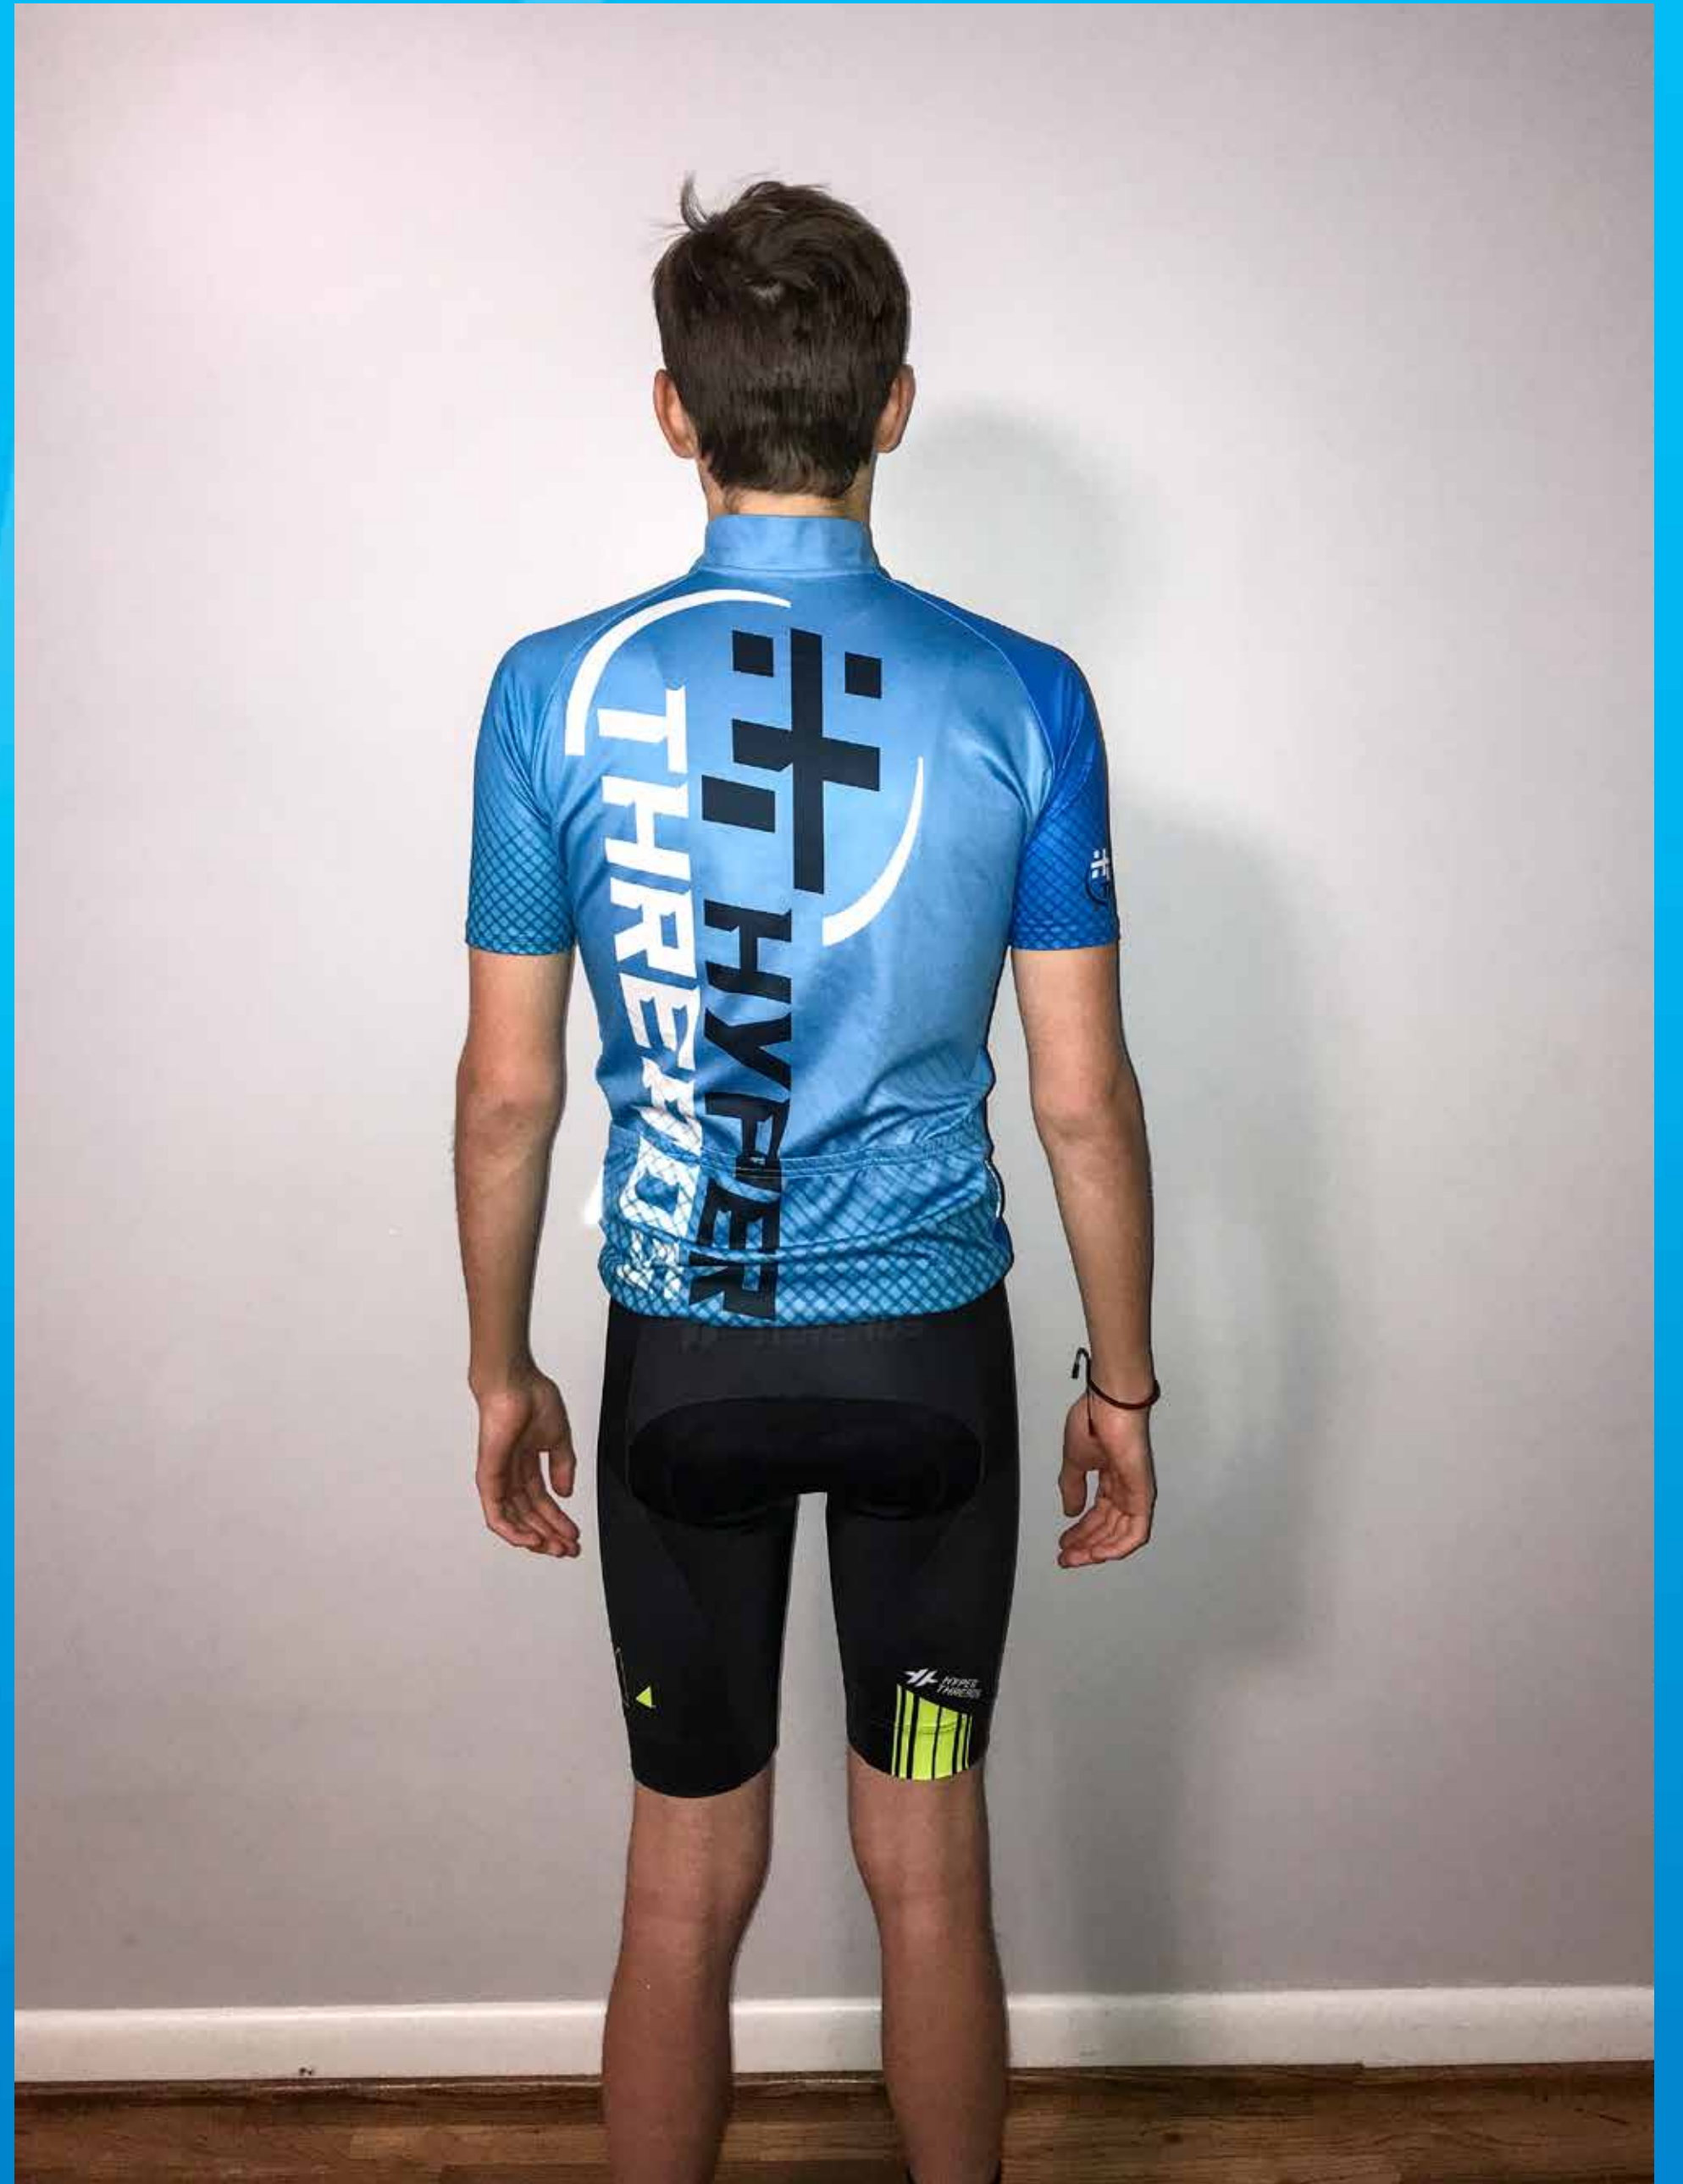

# ***TECH HOODIE***

***SIZE: S***

***Height: 5'9"***

***Weight: 140lbs***