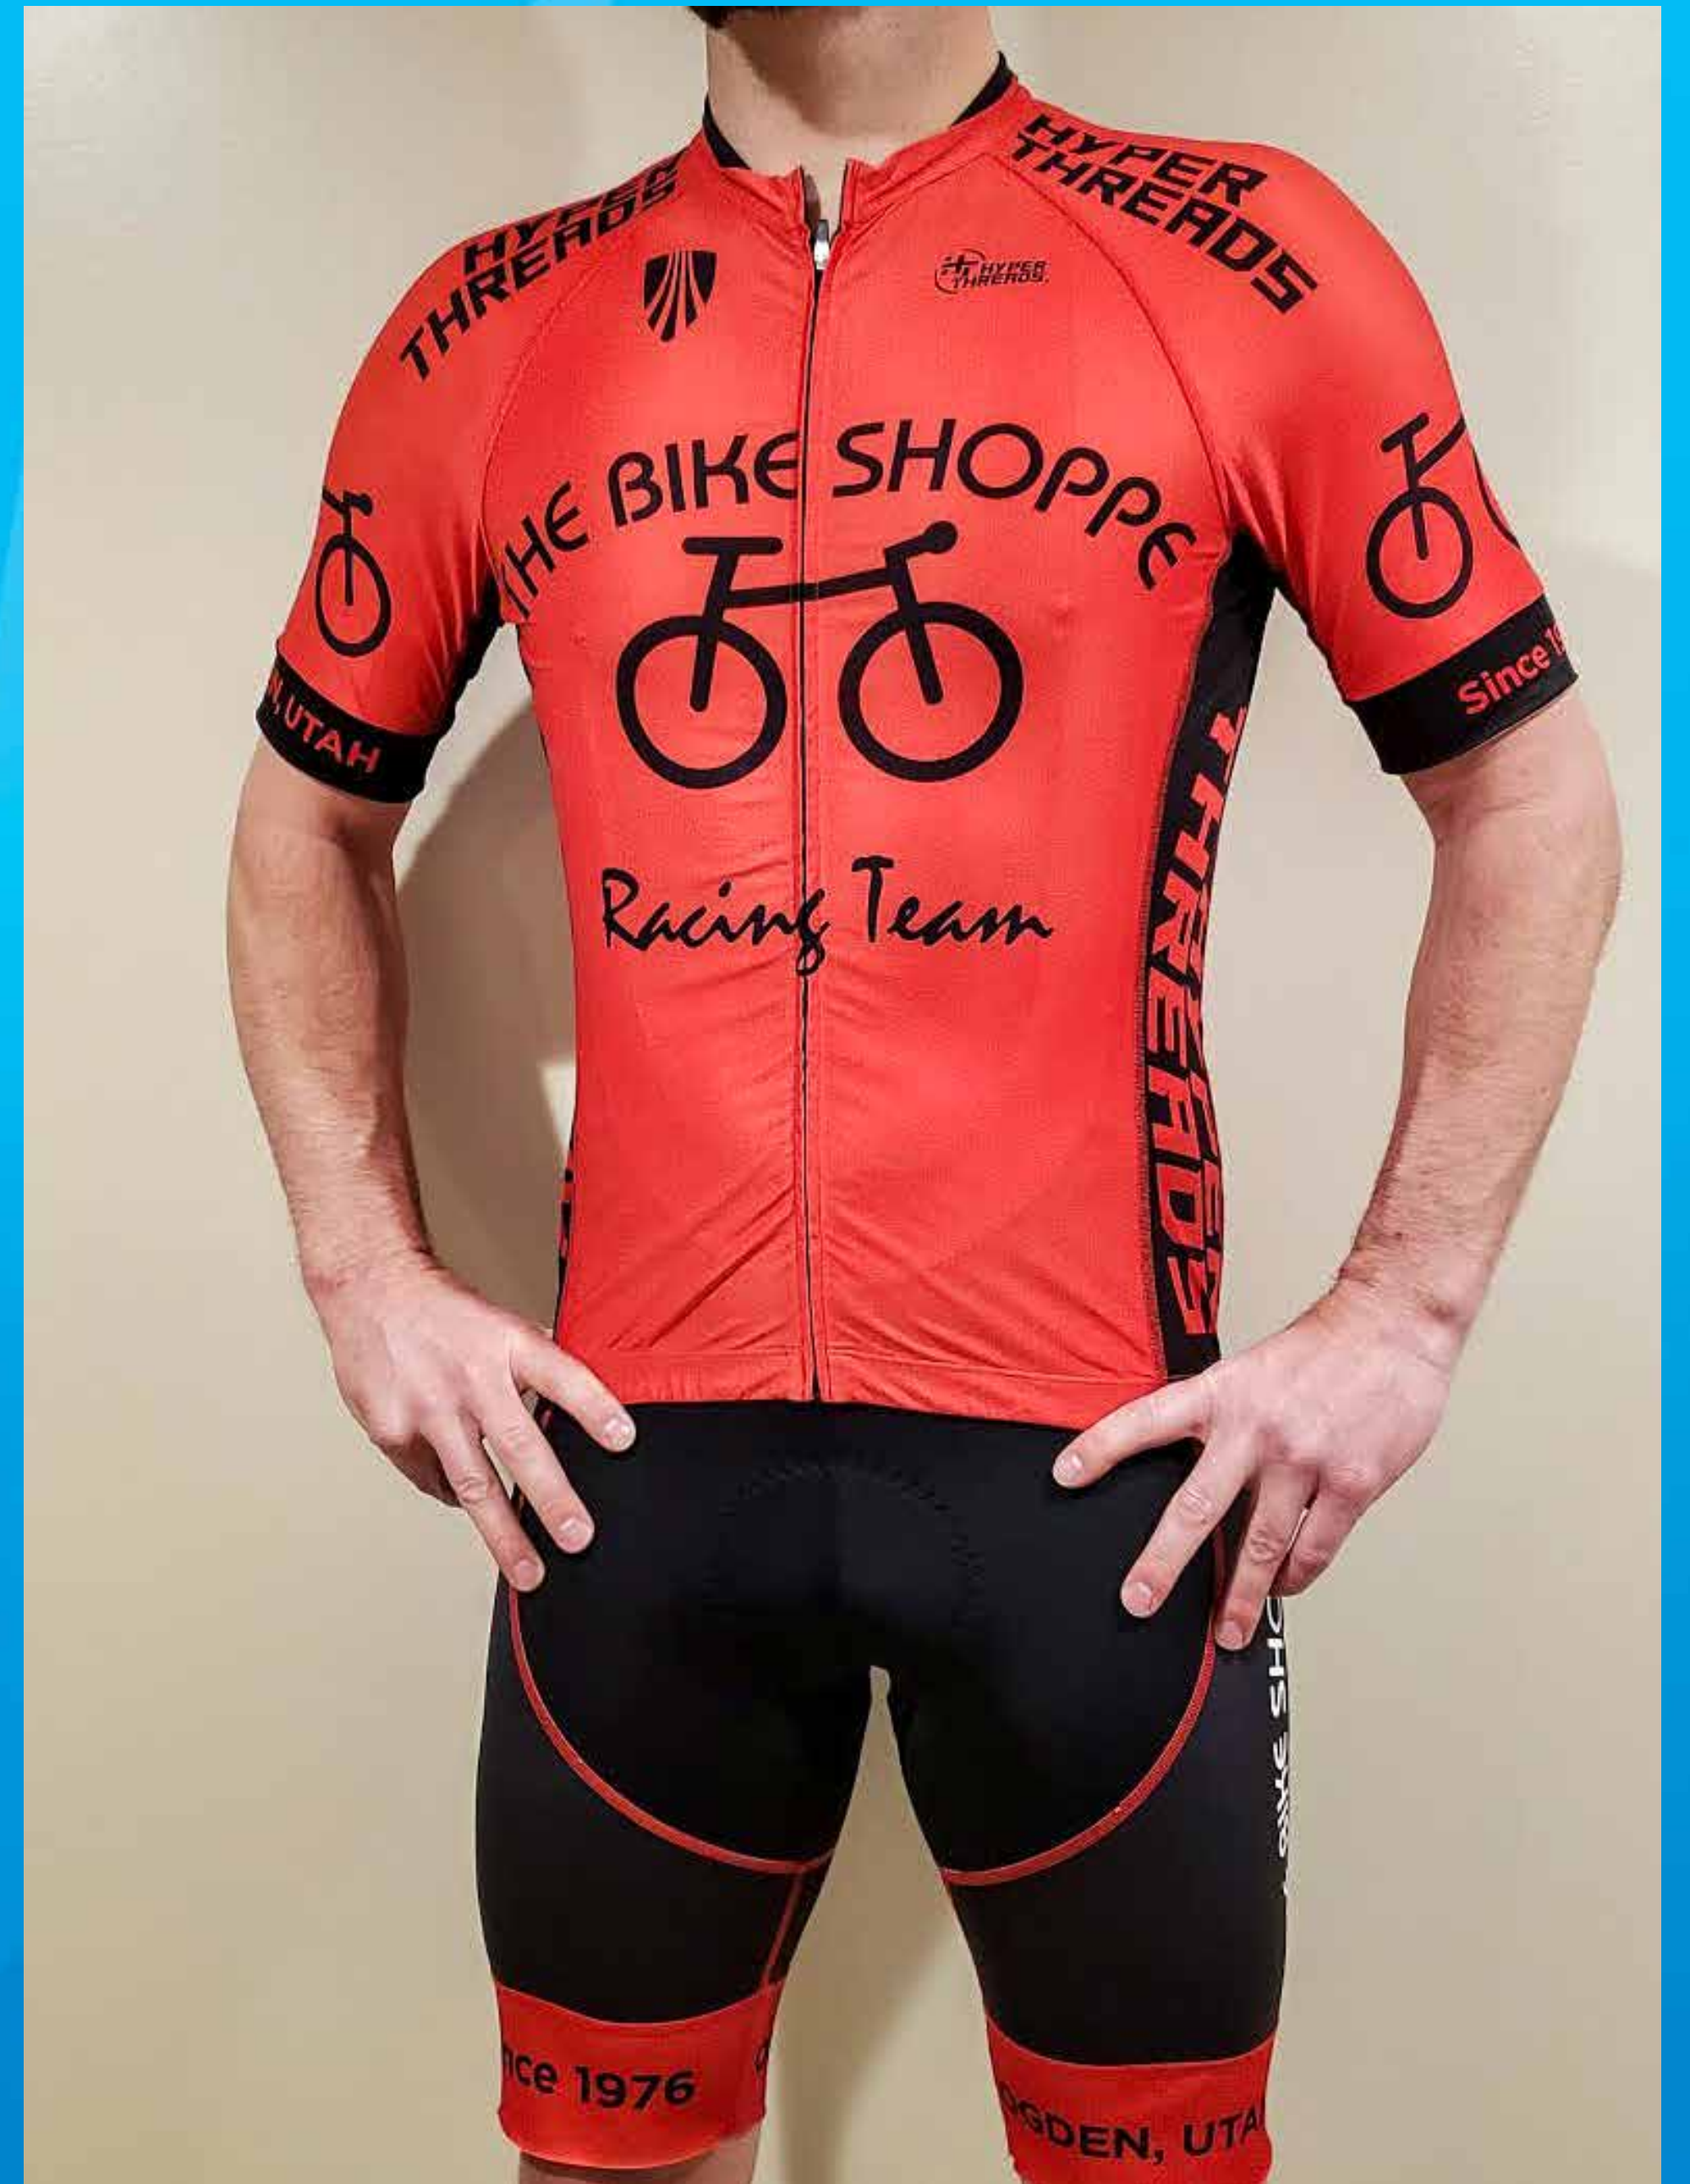

***Height: 6'1"***

***Weight: 185lbs***

**COMPETITION**

**SIZE: XXL**

**Height: 6'**

**Weight: 190lbs**

**COMPETITION**

**SIZE: XXL**