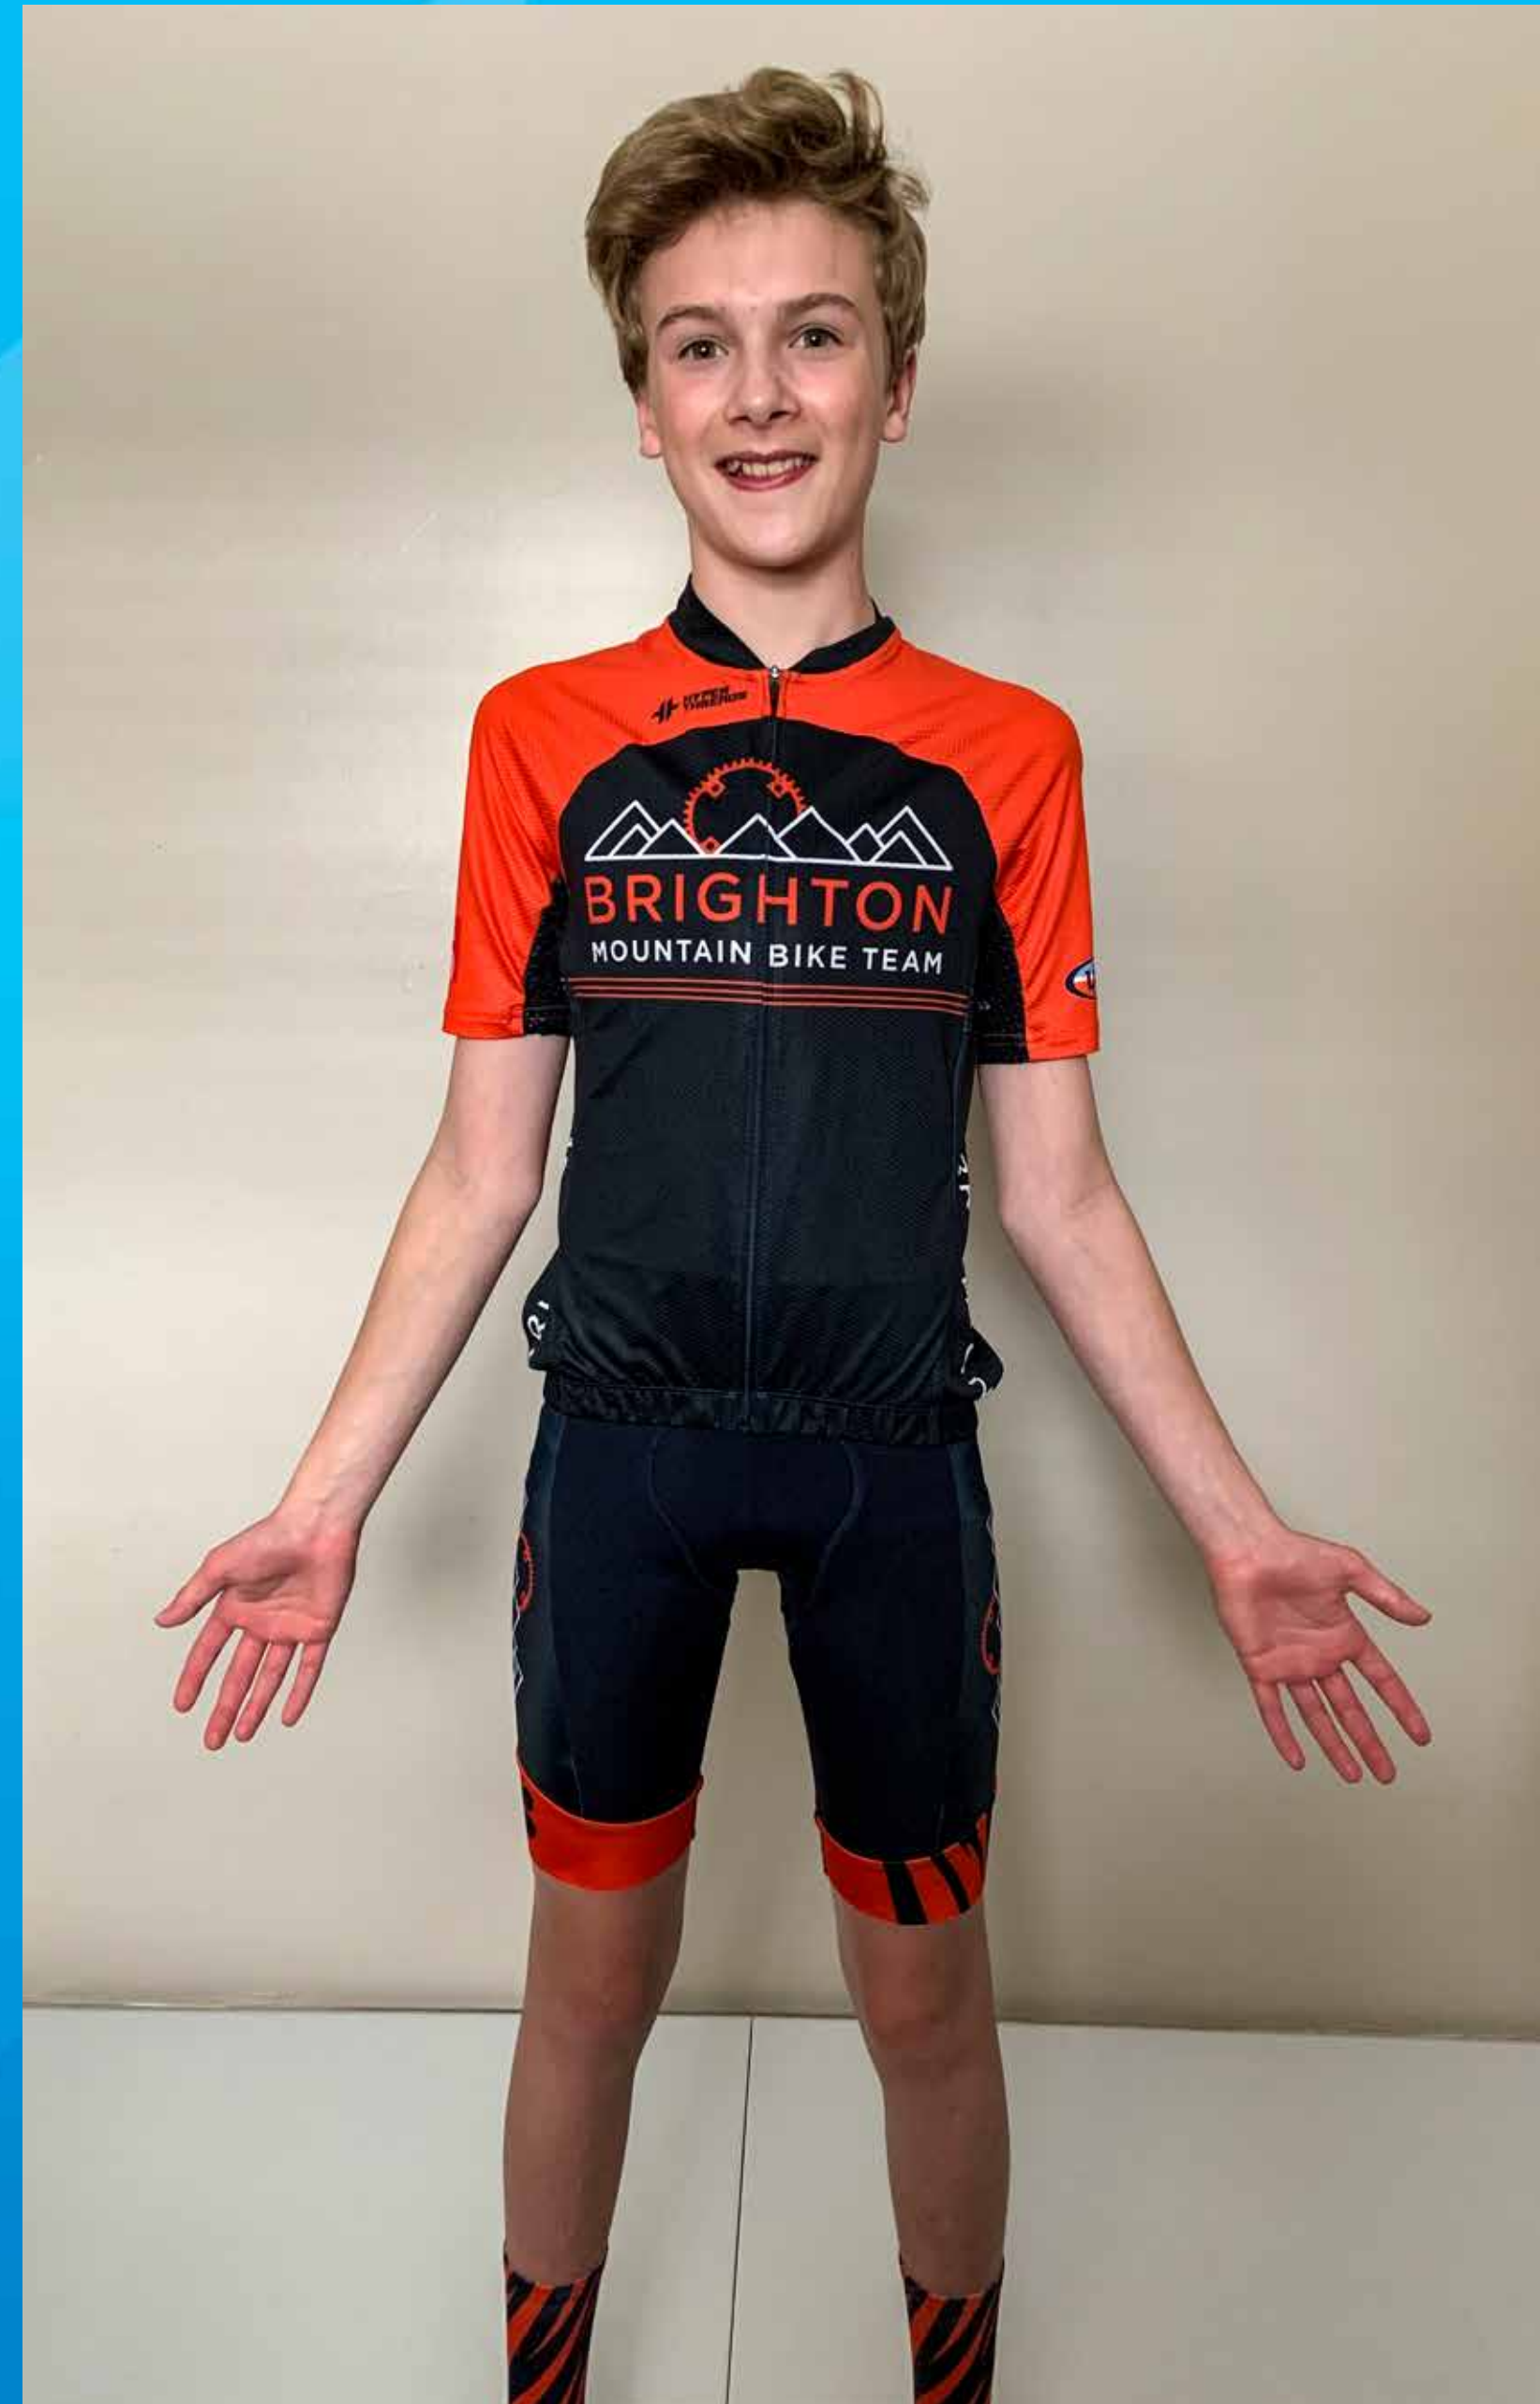

**Height: 4'9"**

**Weight: 65lbs**

***CONTINENTAL  
SIZE: XXS***

***Height: 4'9"***

***Weight: 65lbs***

***CONTINENTAL  
SIZE: XS***

***Height: 5'5"***

***Weight: 97lbs***

***CONTINENTAL  
SIZE: XS***

***Height: 5'5"***

***Weight: 97lbs***

***COMPETITION***  
***SIZE: XS***

***Height: 5'3"***

***Weight: 94lbs***

**COMPETITION**  
**SIZE: XS**

**Height: 5'3"**