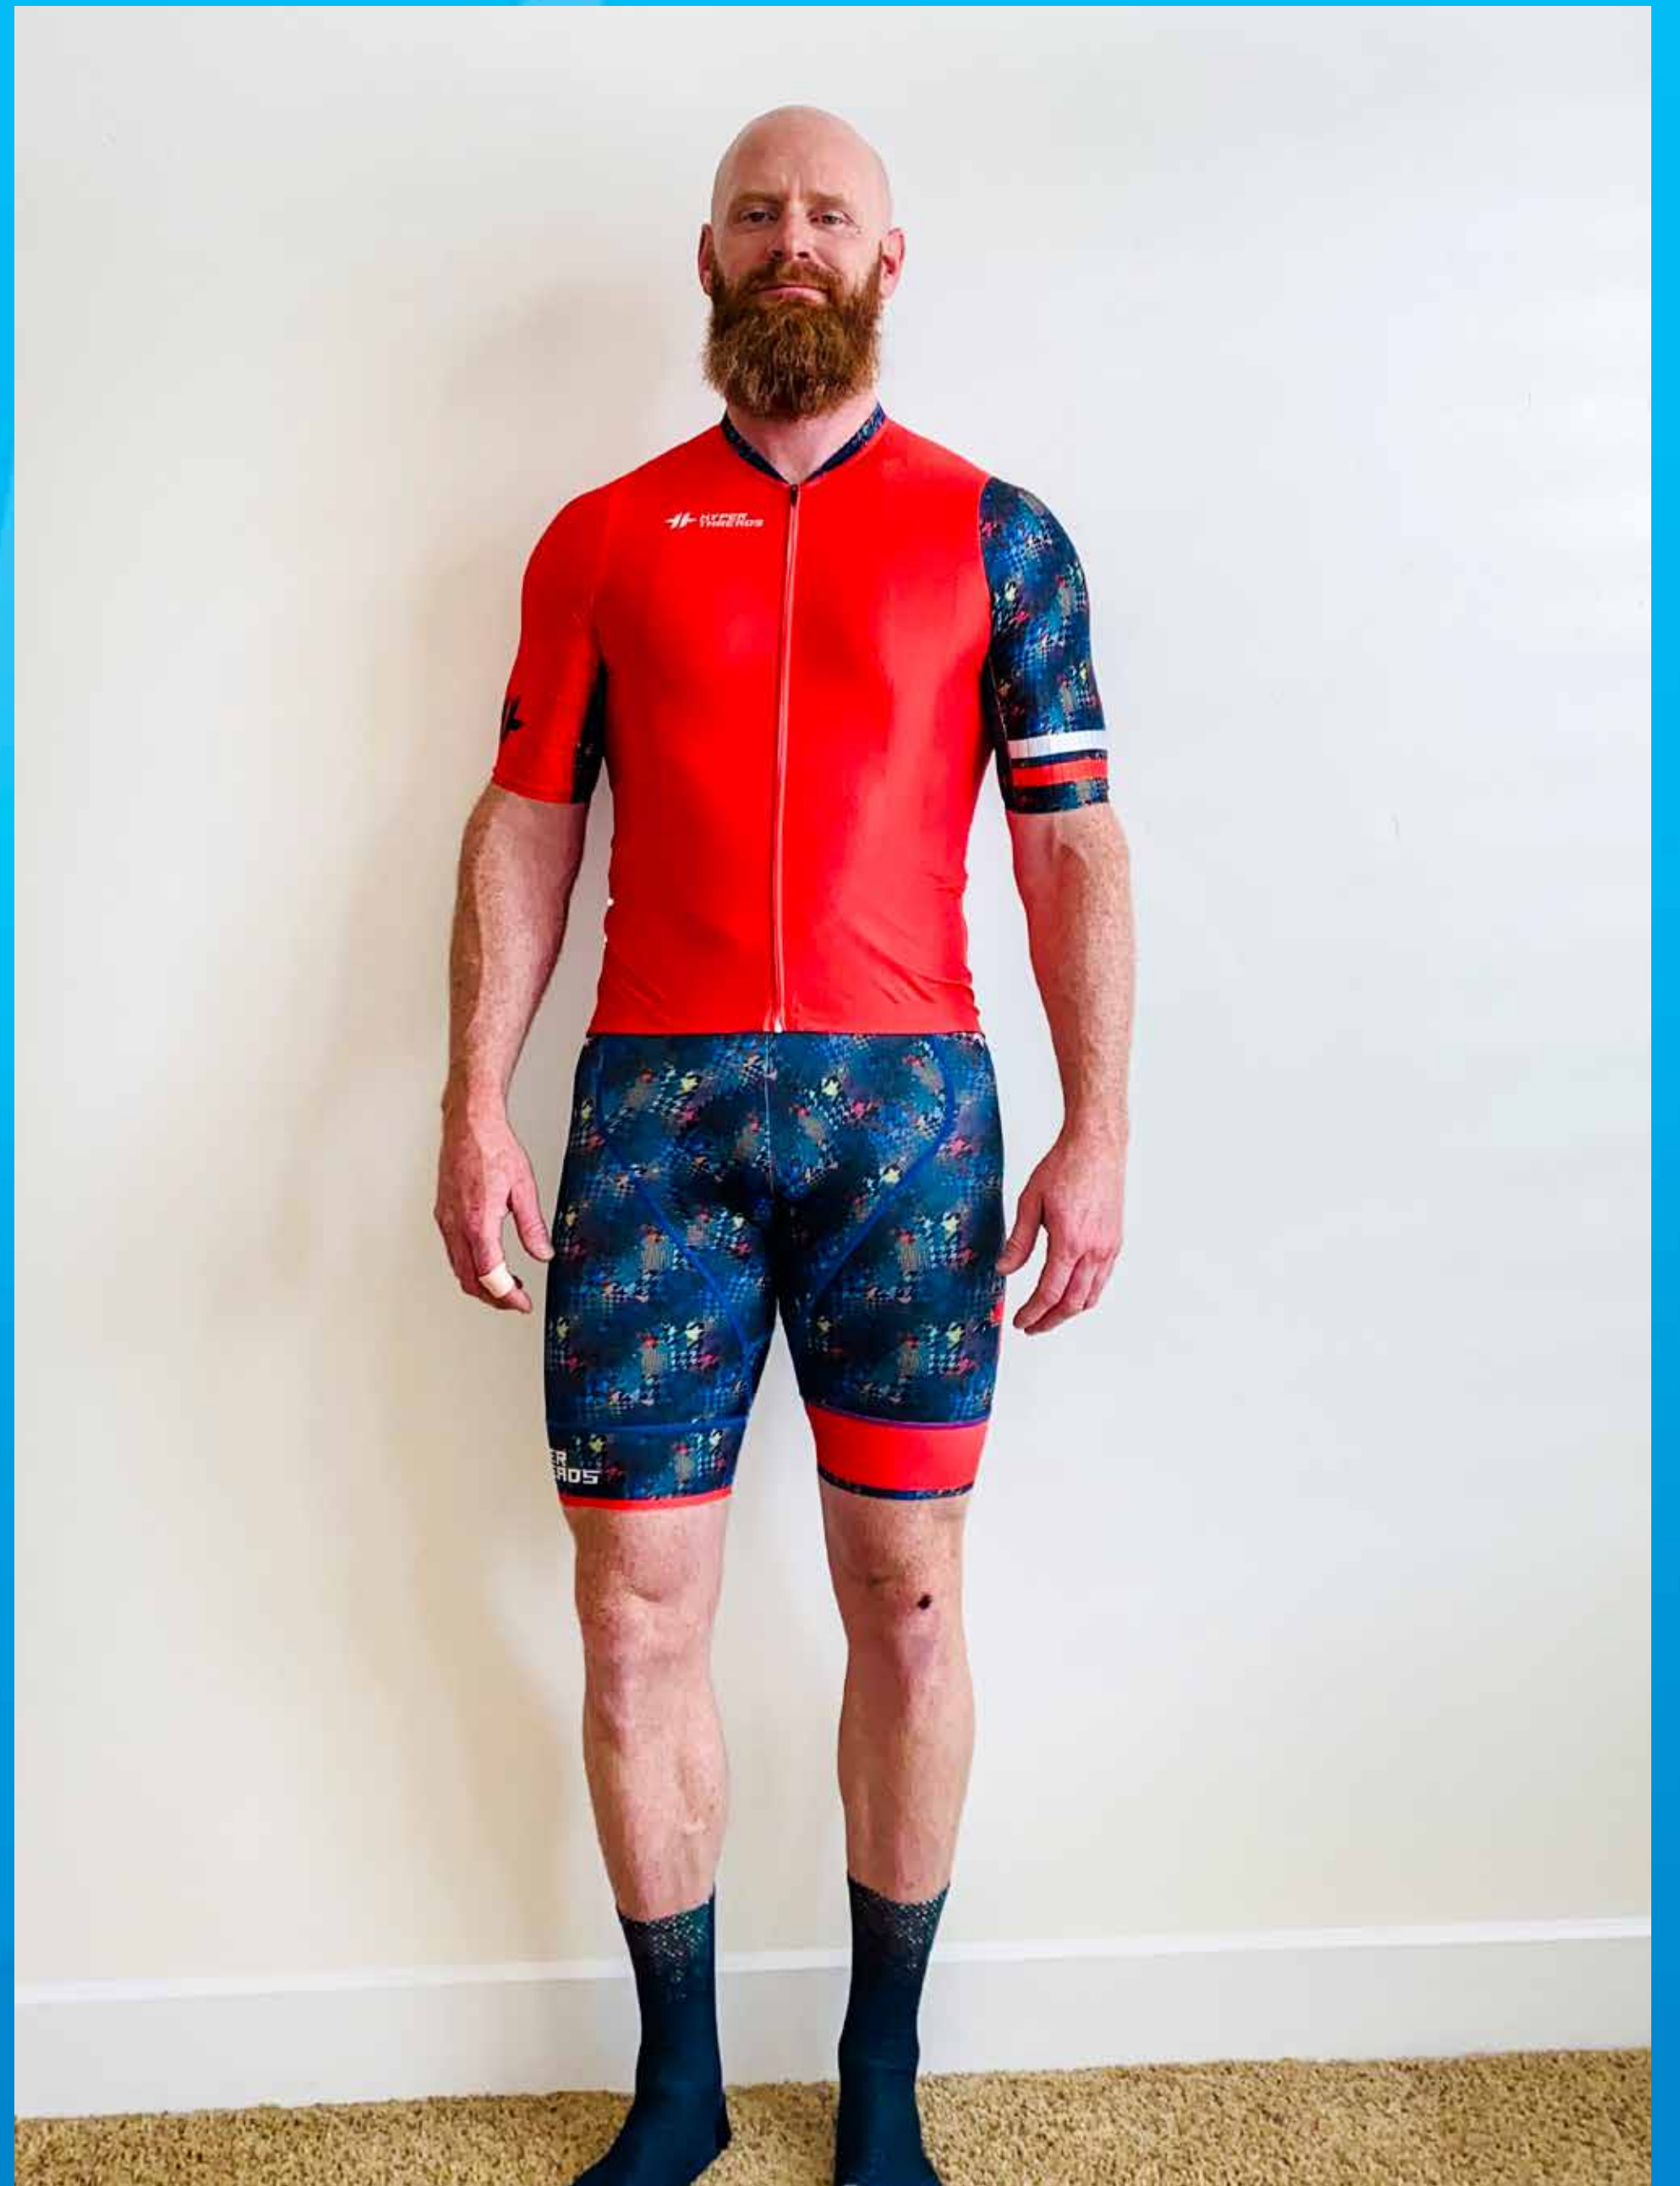

HYPER PRO
SIZE: XL

Height: 6'3"

Weight: 210lbs