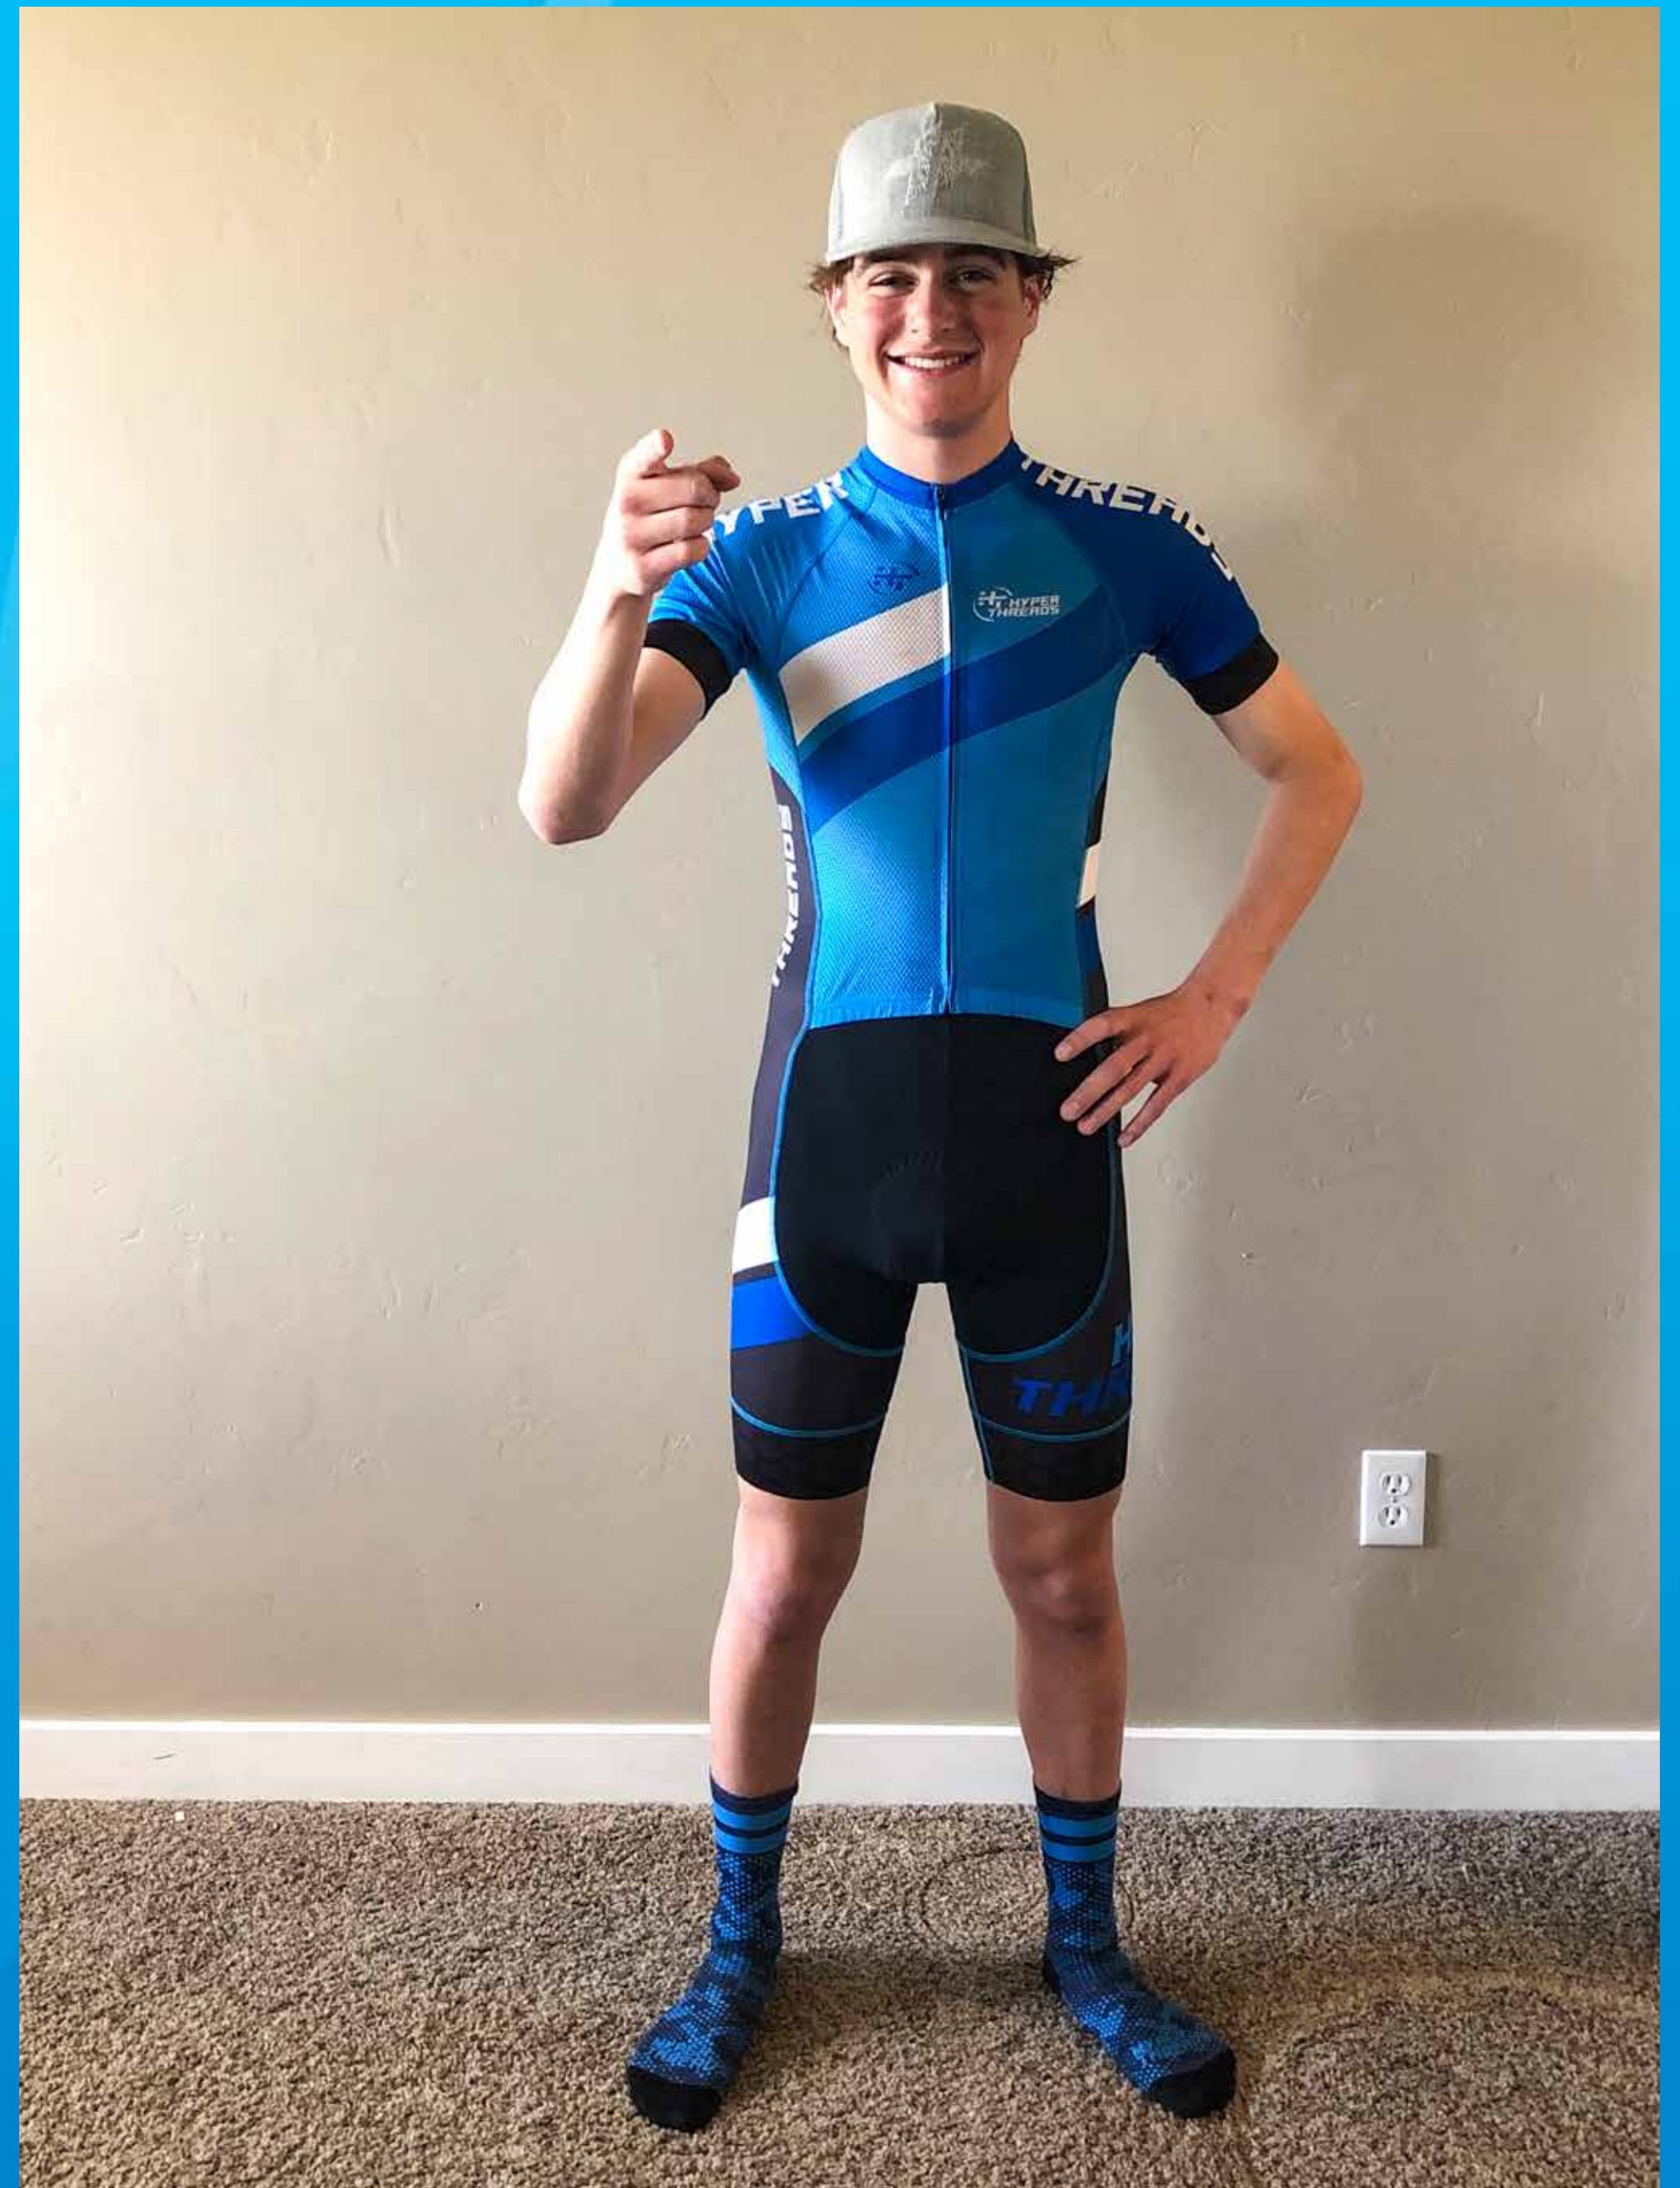

SS RACE SUIT

SIZE: M

Height: 6'

Weight: 140lbs