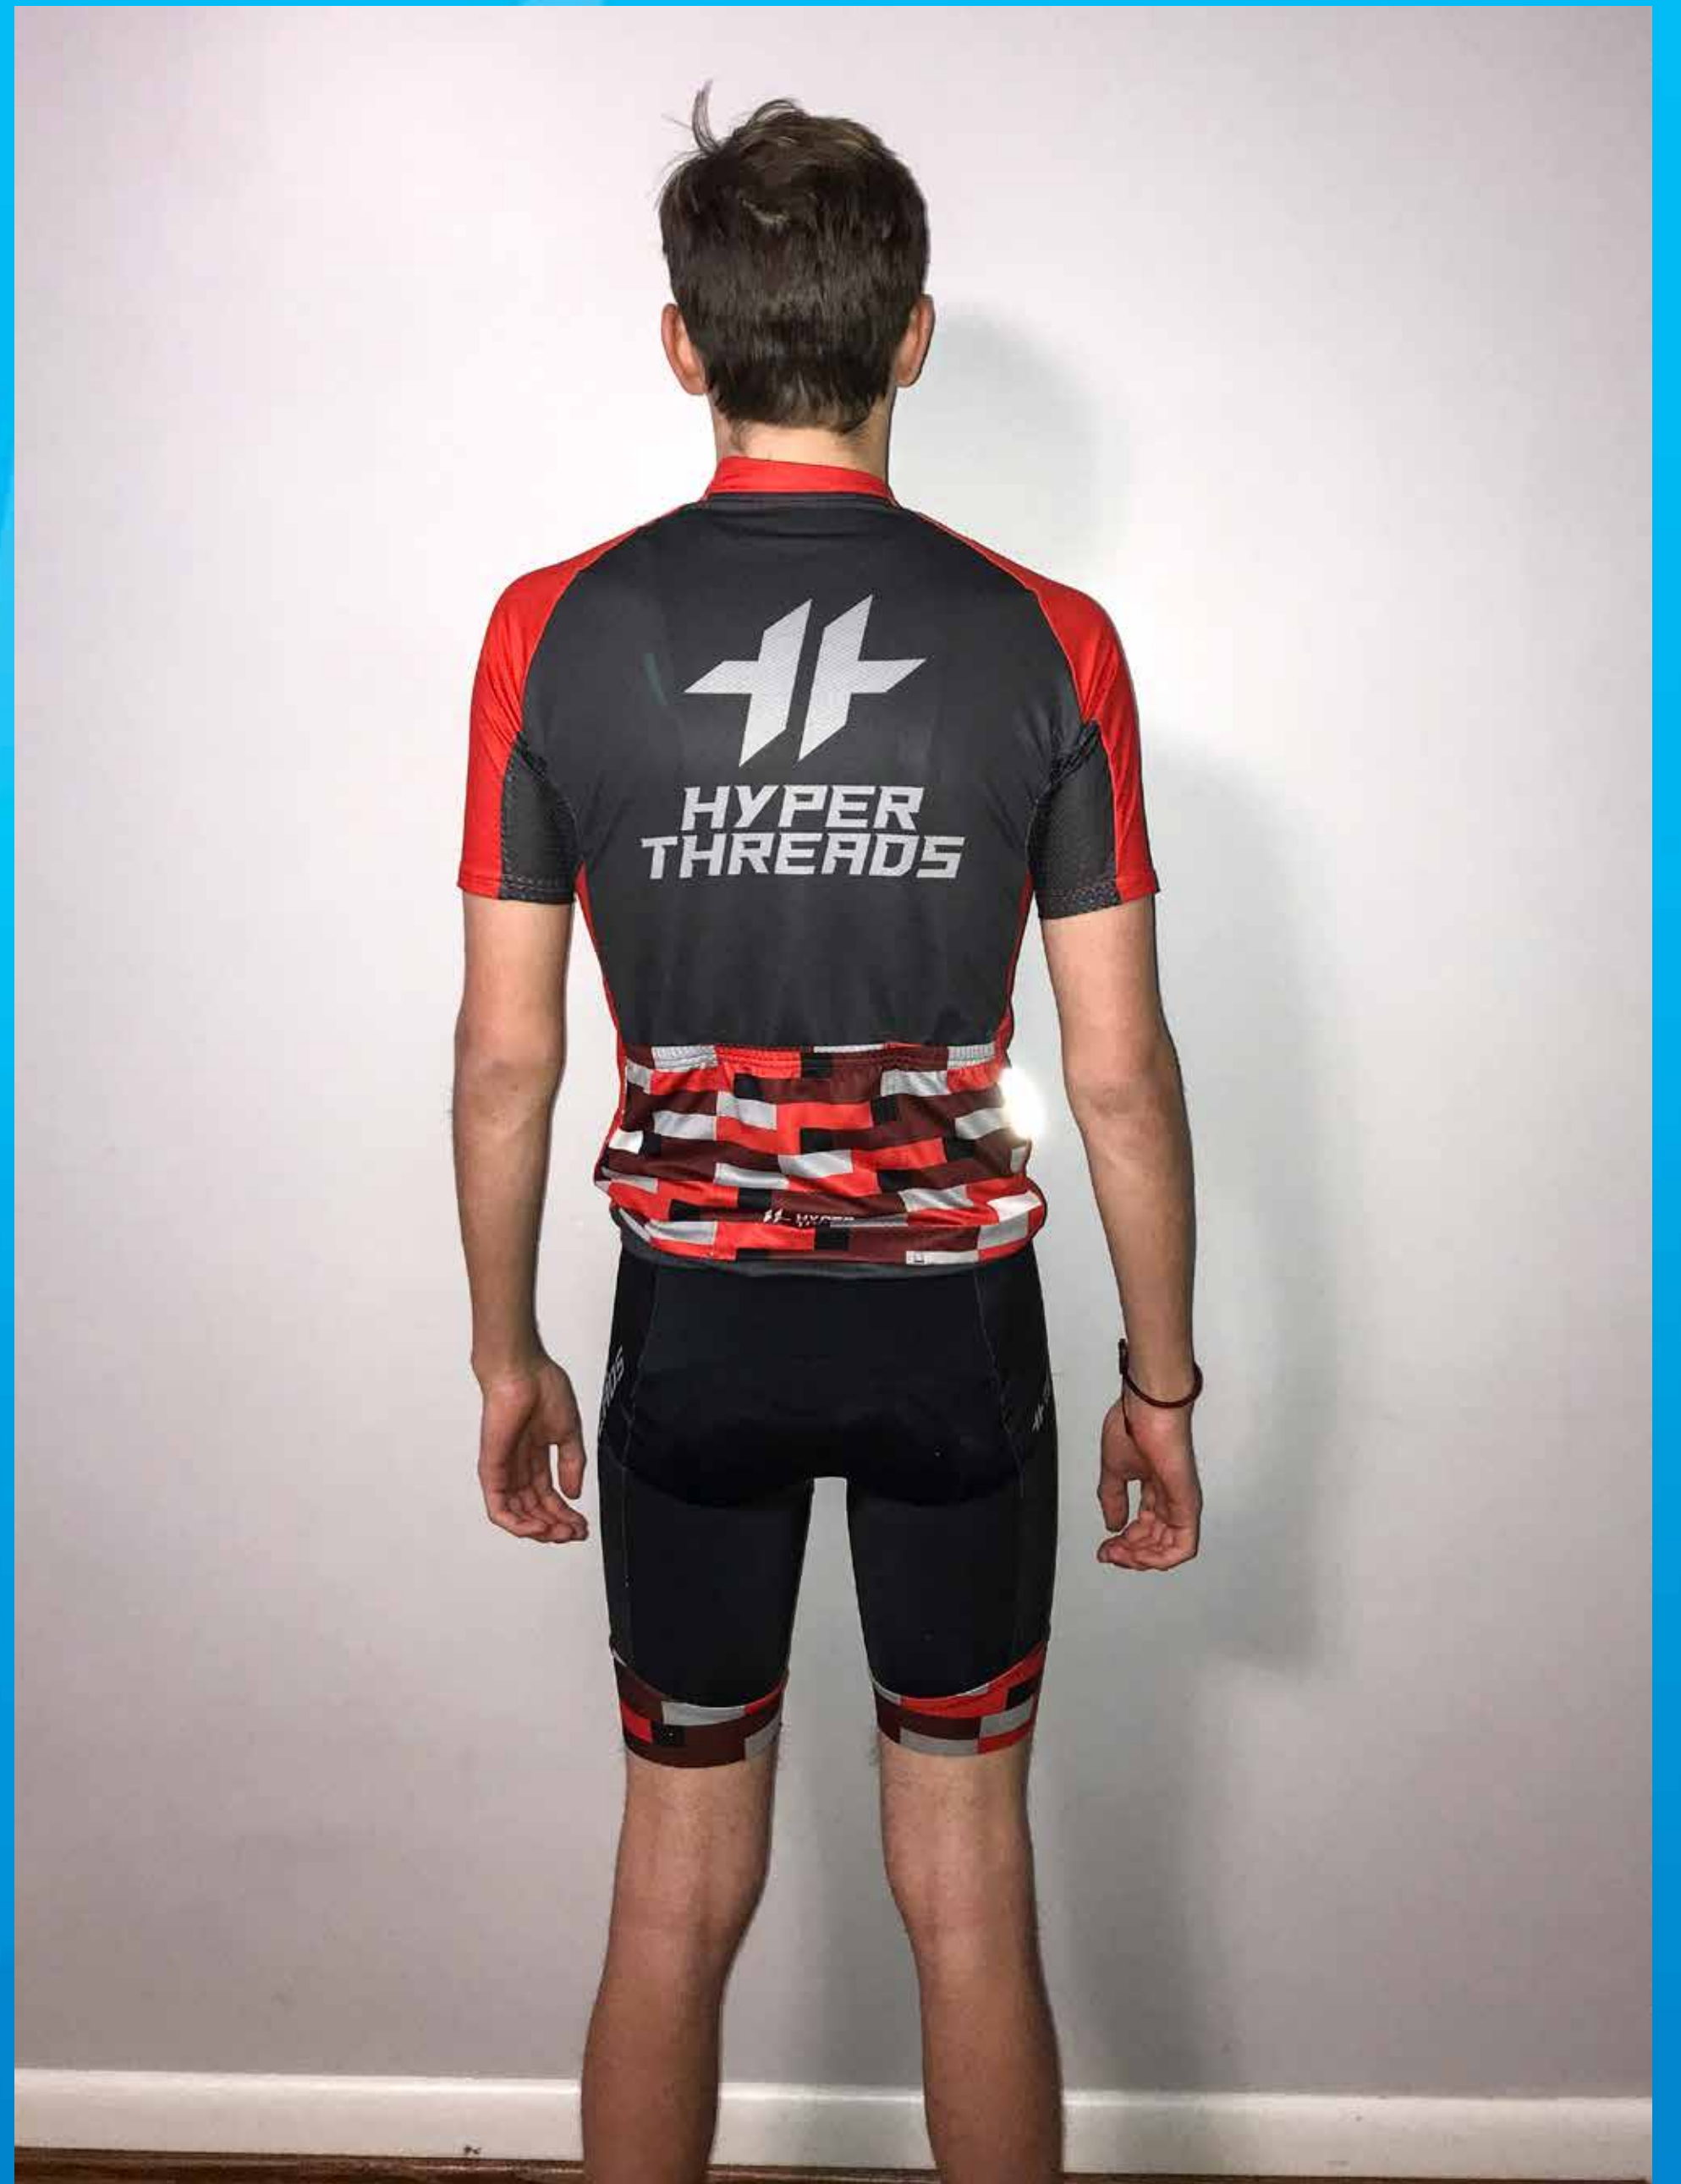

***CONTINENTAL  
SIZE: S***

***Height: 5'9"***

***Weight: 140lbs***

***CONTINENTAL  
SIZE: S***

***Height: 5'9"***

***Weight: 140lbs***