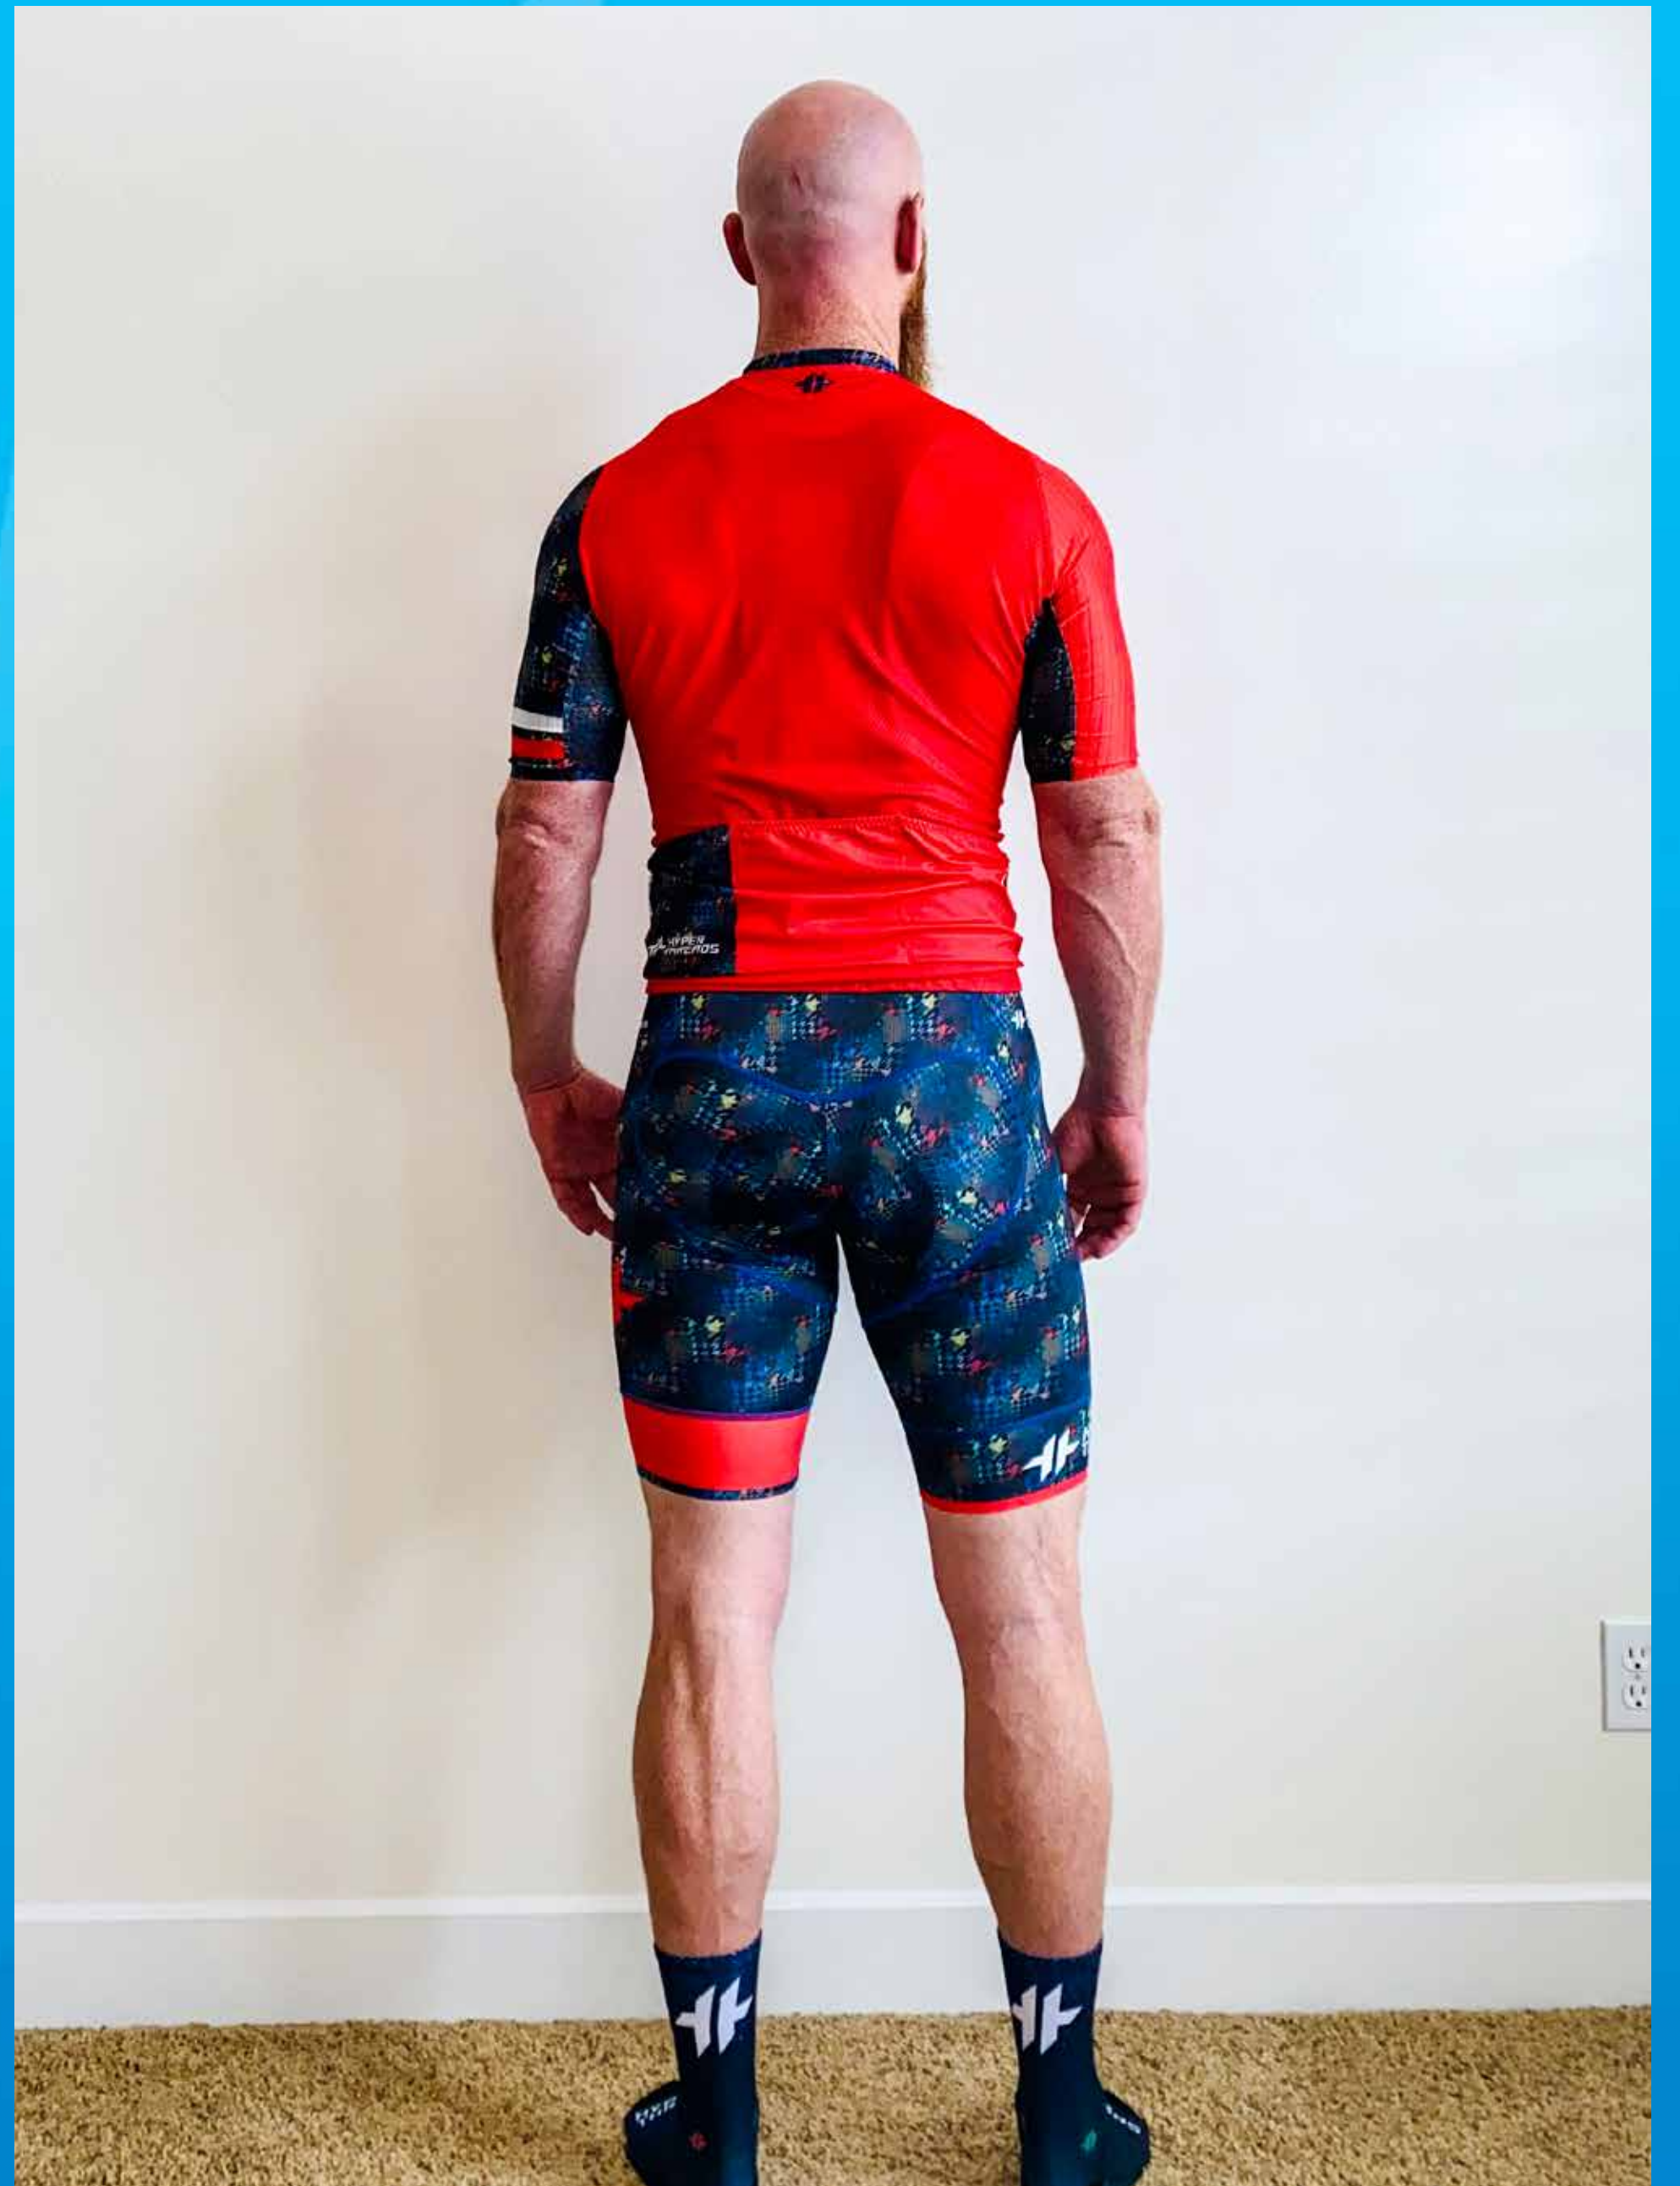

HYPER PRO
SIZE: XL

Height: 6'3"

Weight: 210lbs