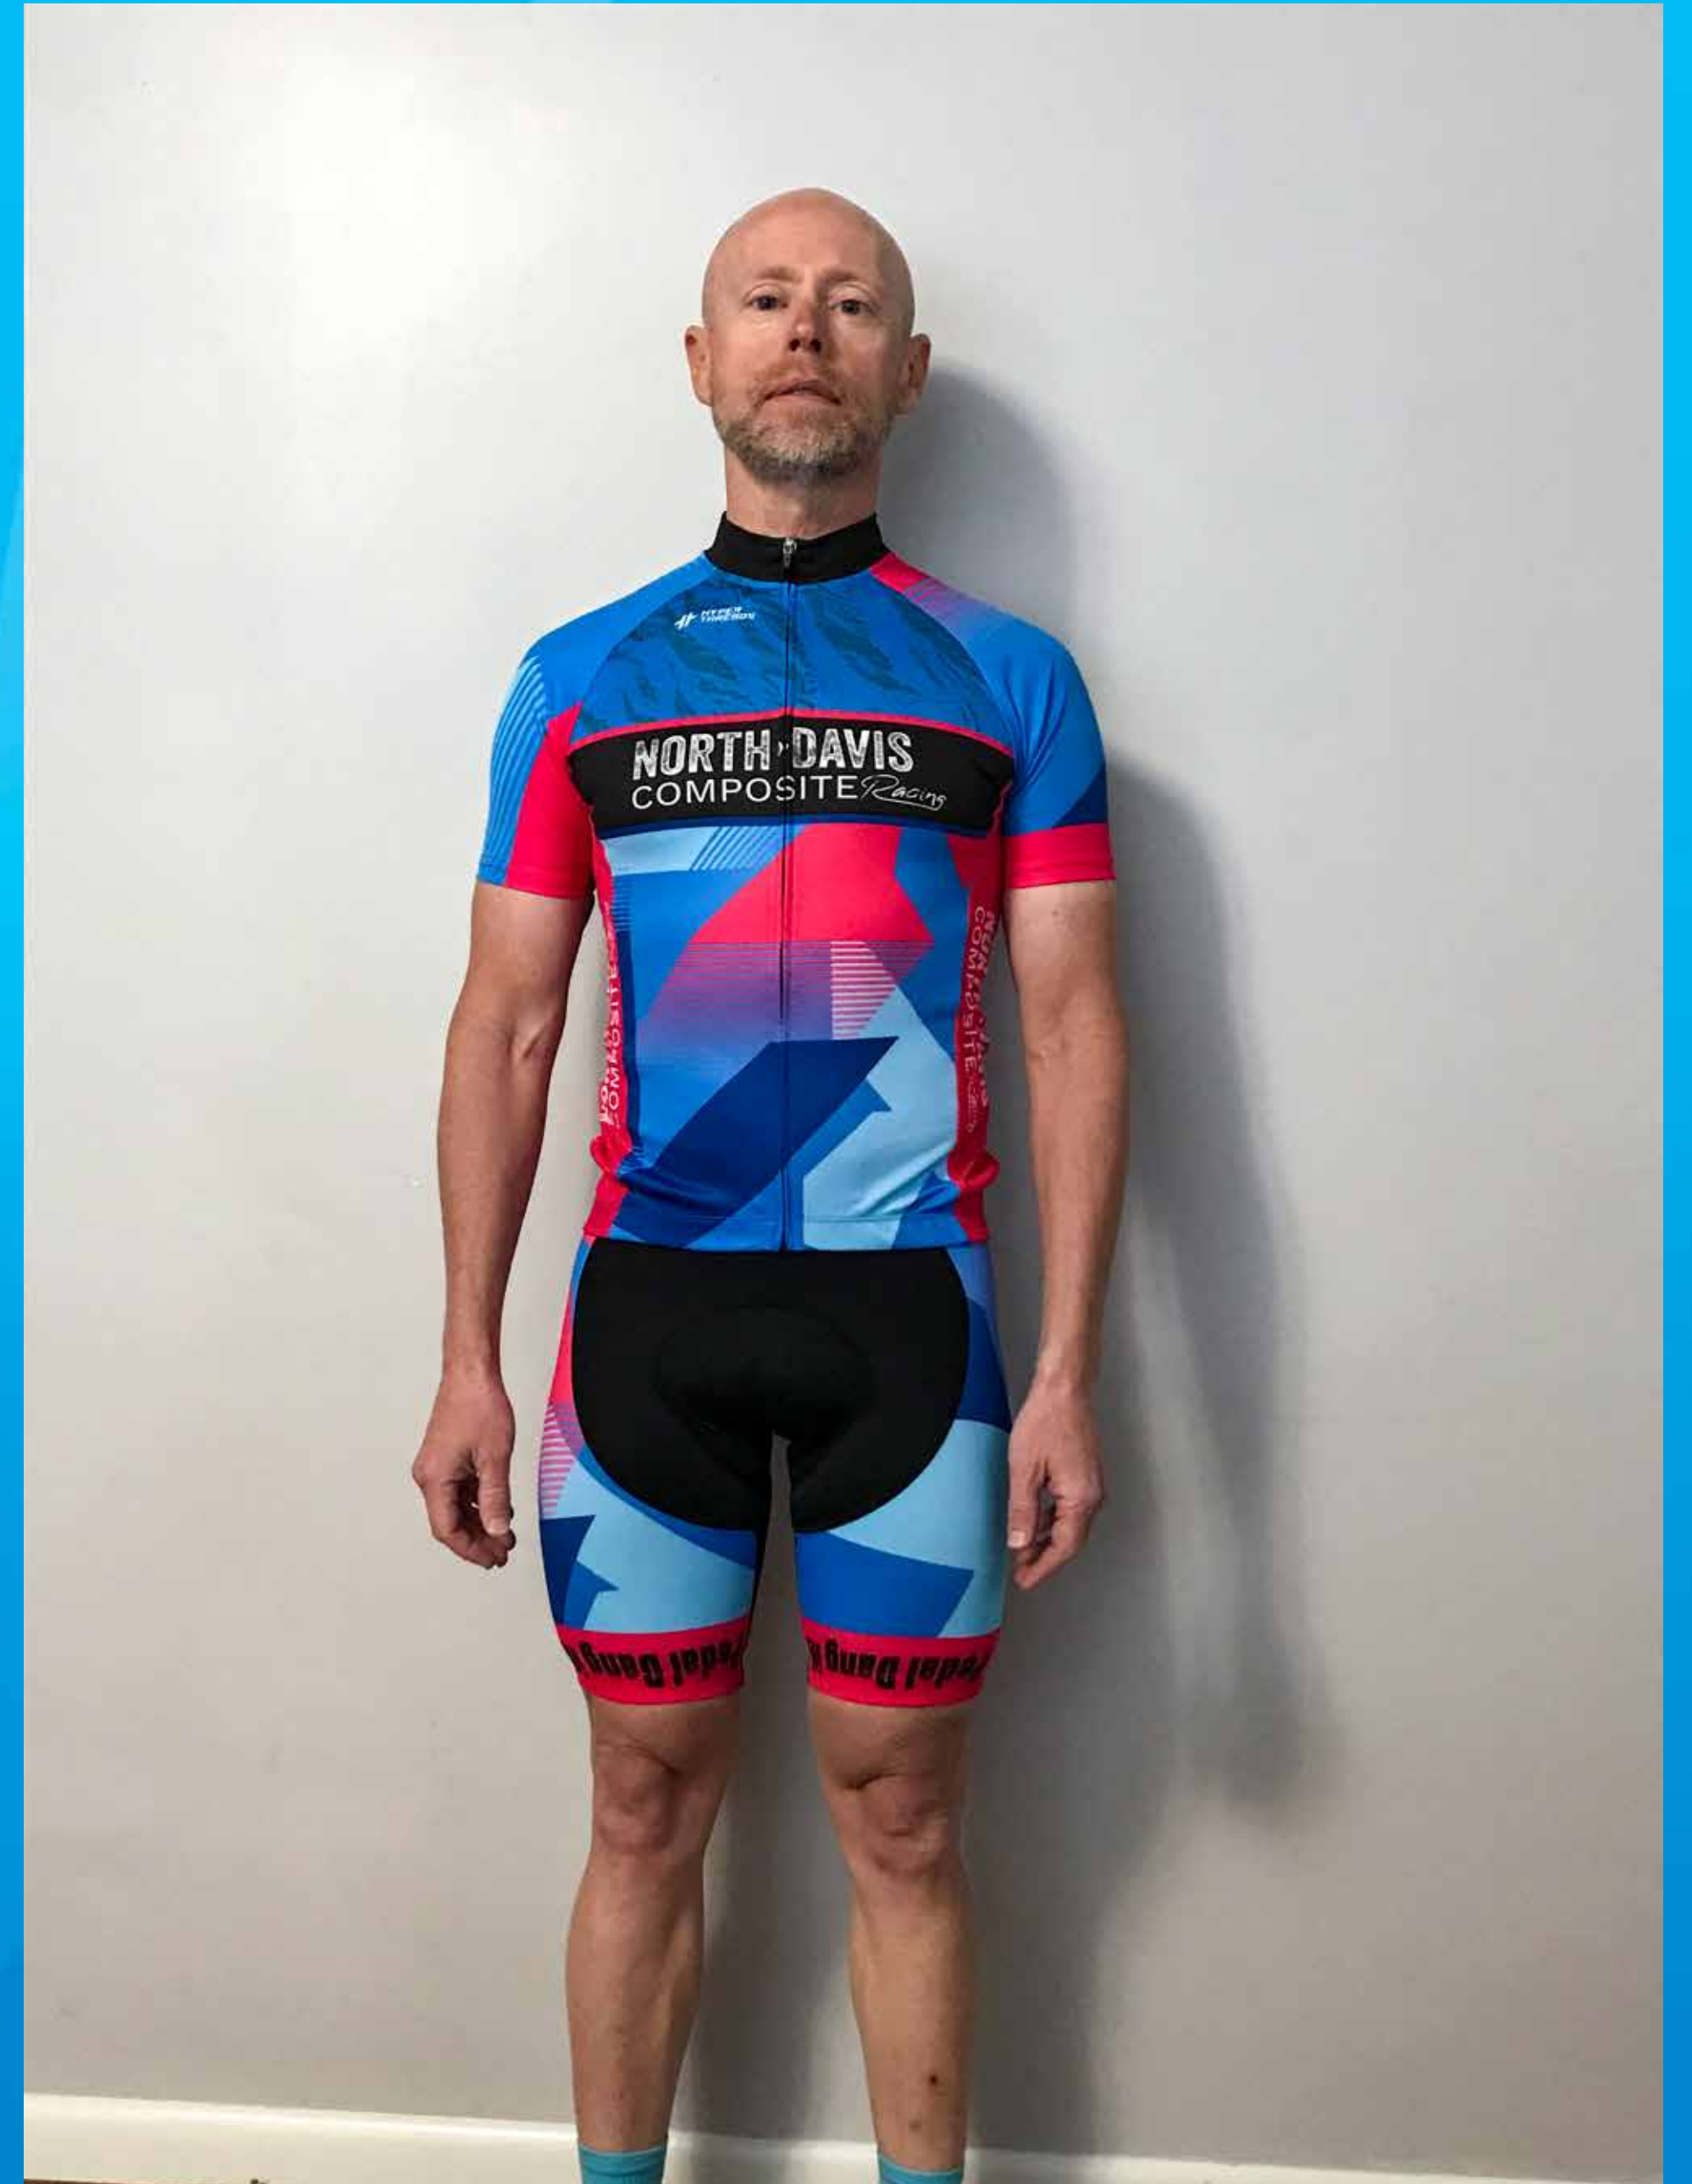

RACE C
SIZE: S

Height: 5'7"

Weight: 130lbs