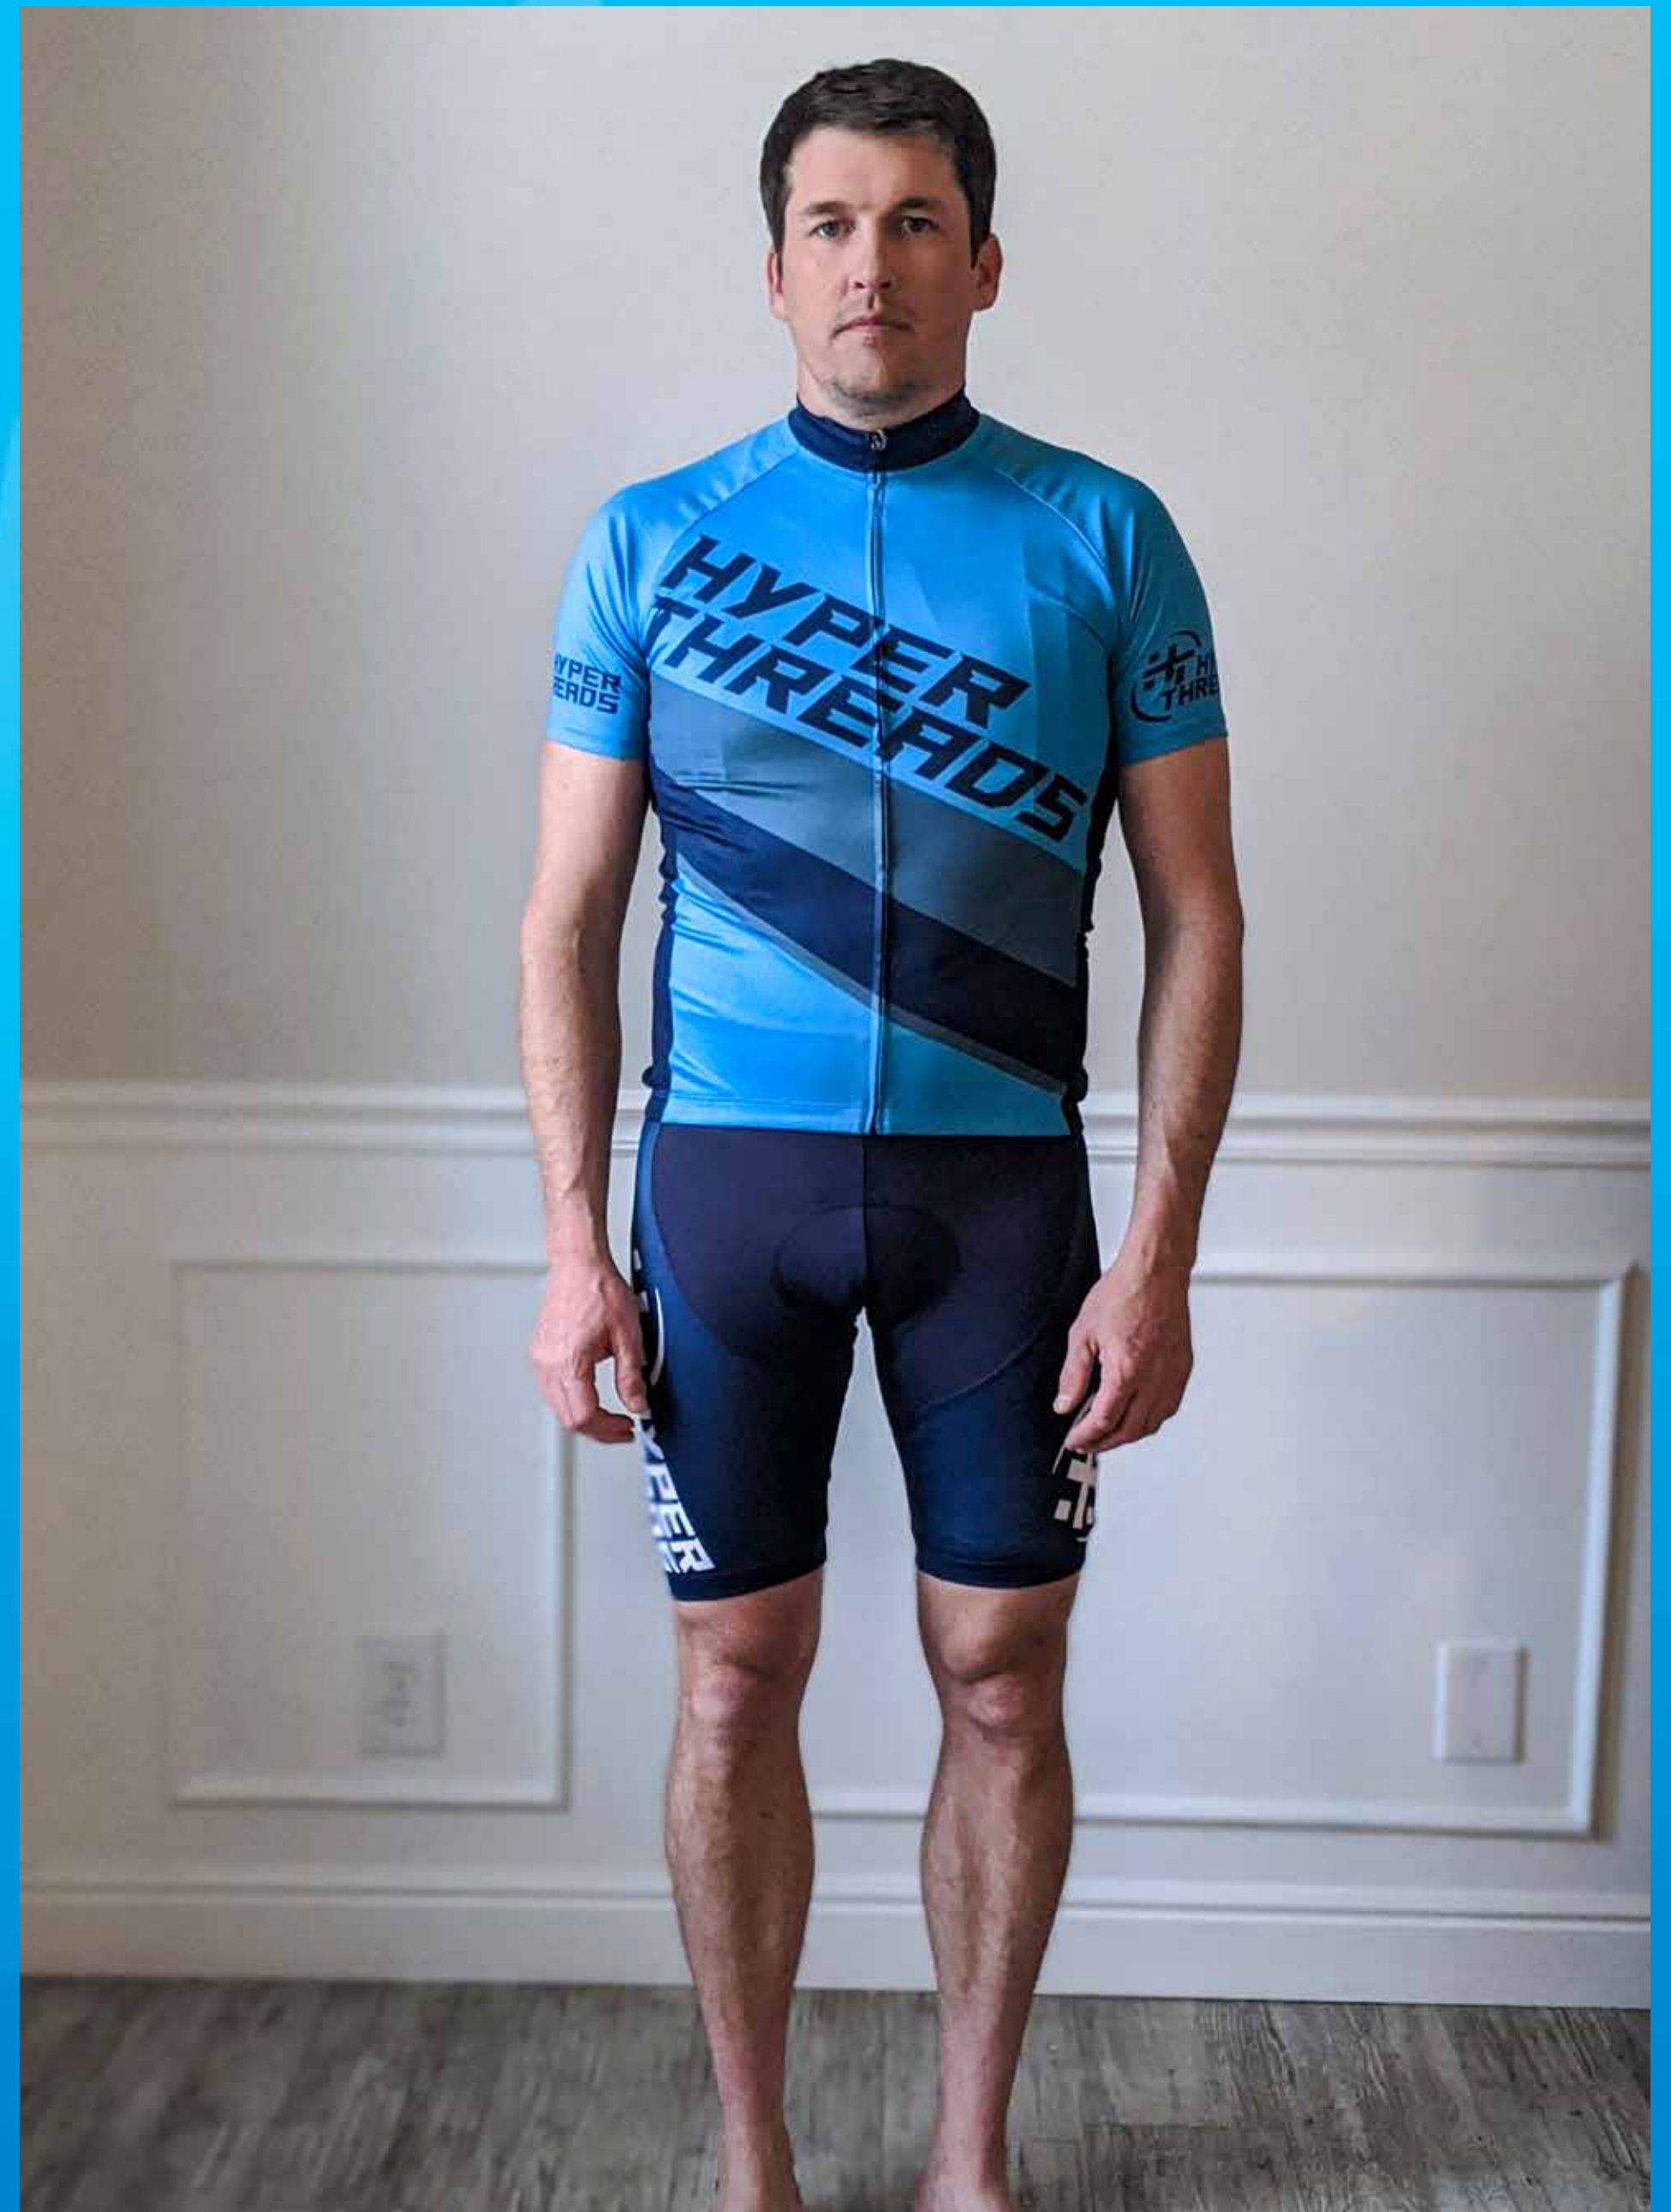

RACE C

SIZE: L

Height: 6'

Weight: 185lbs