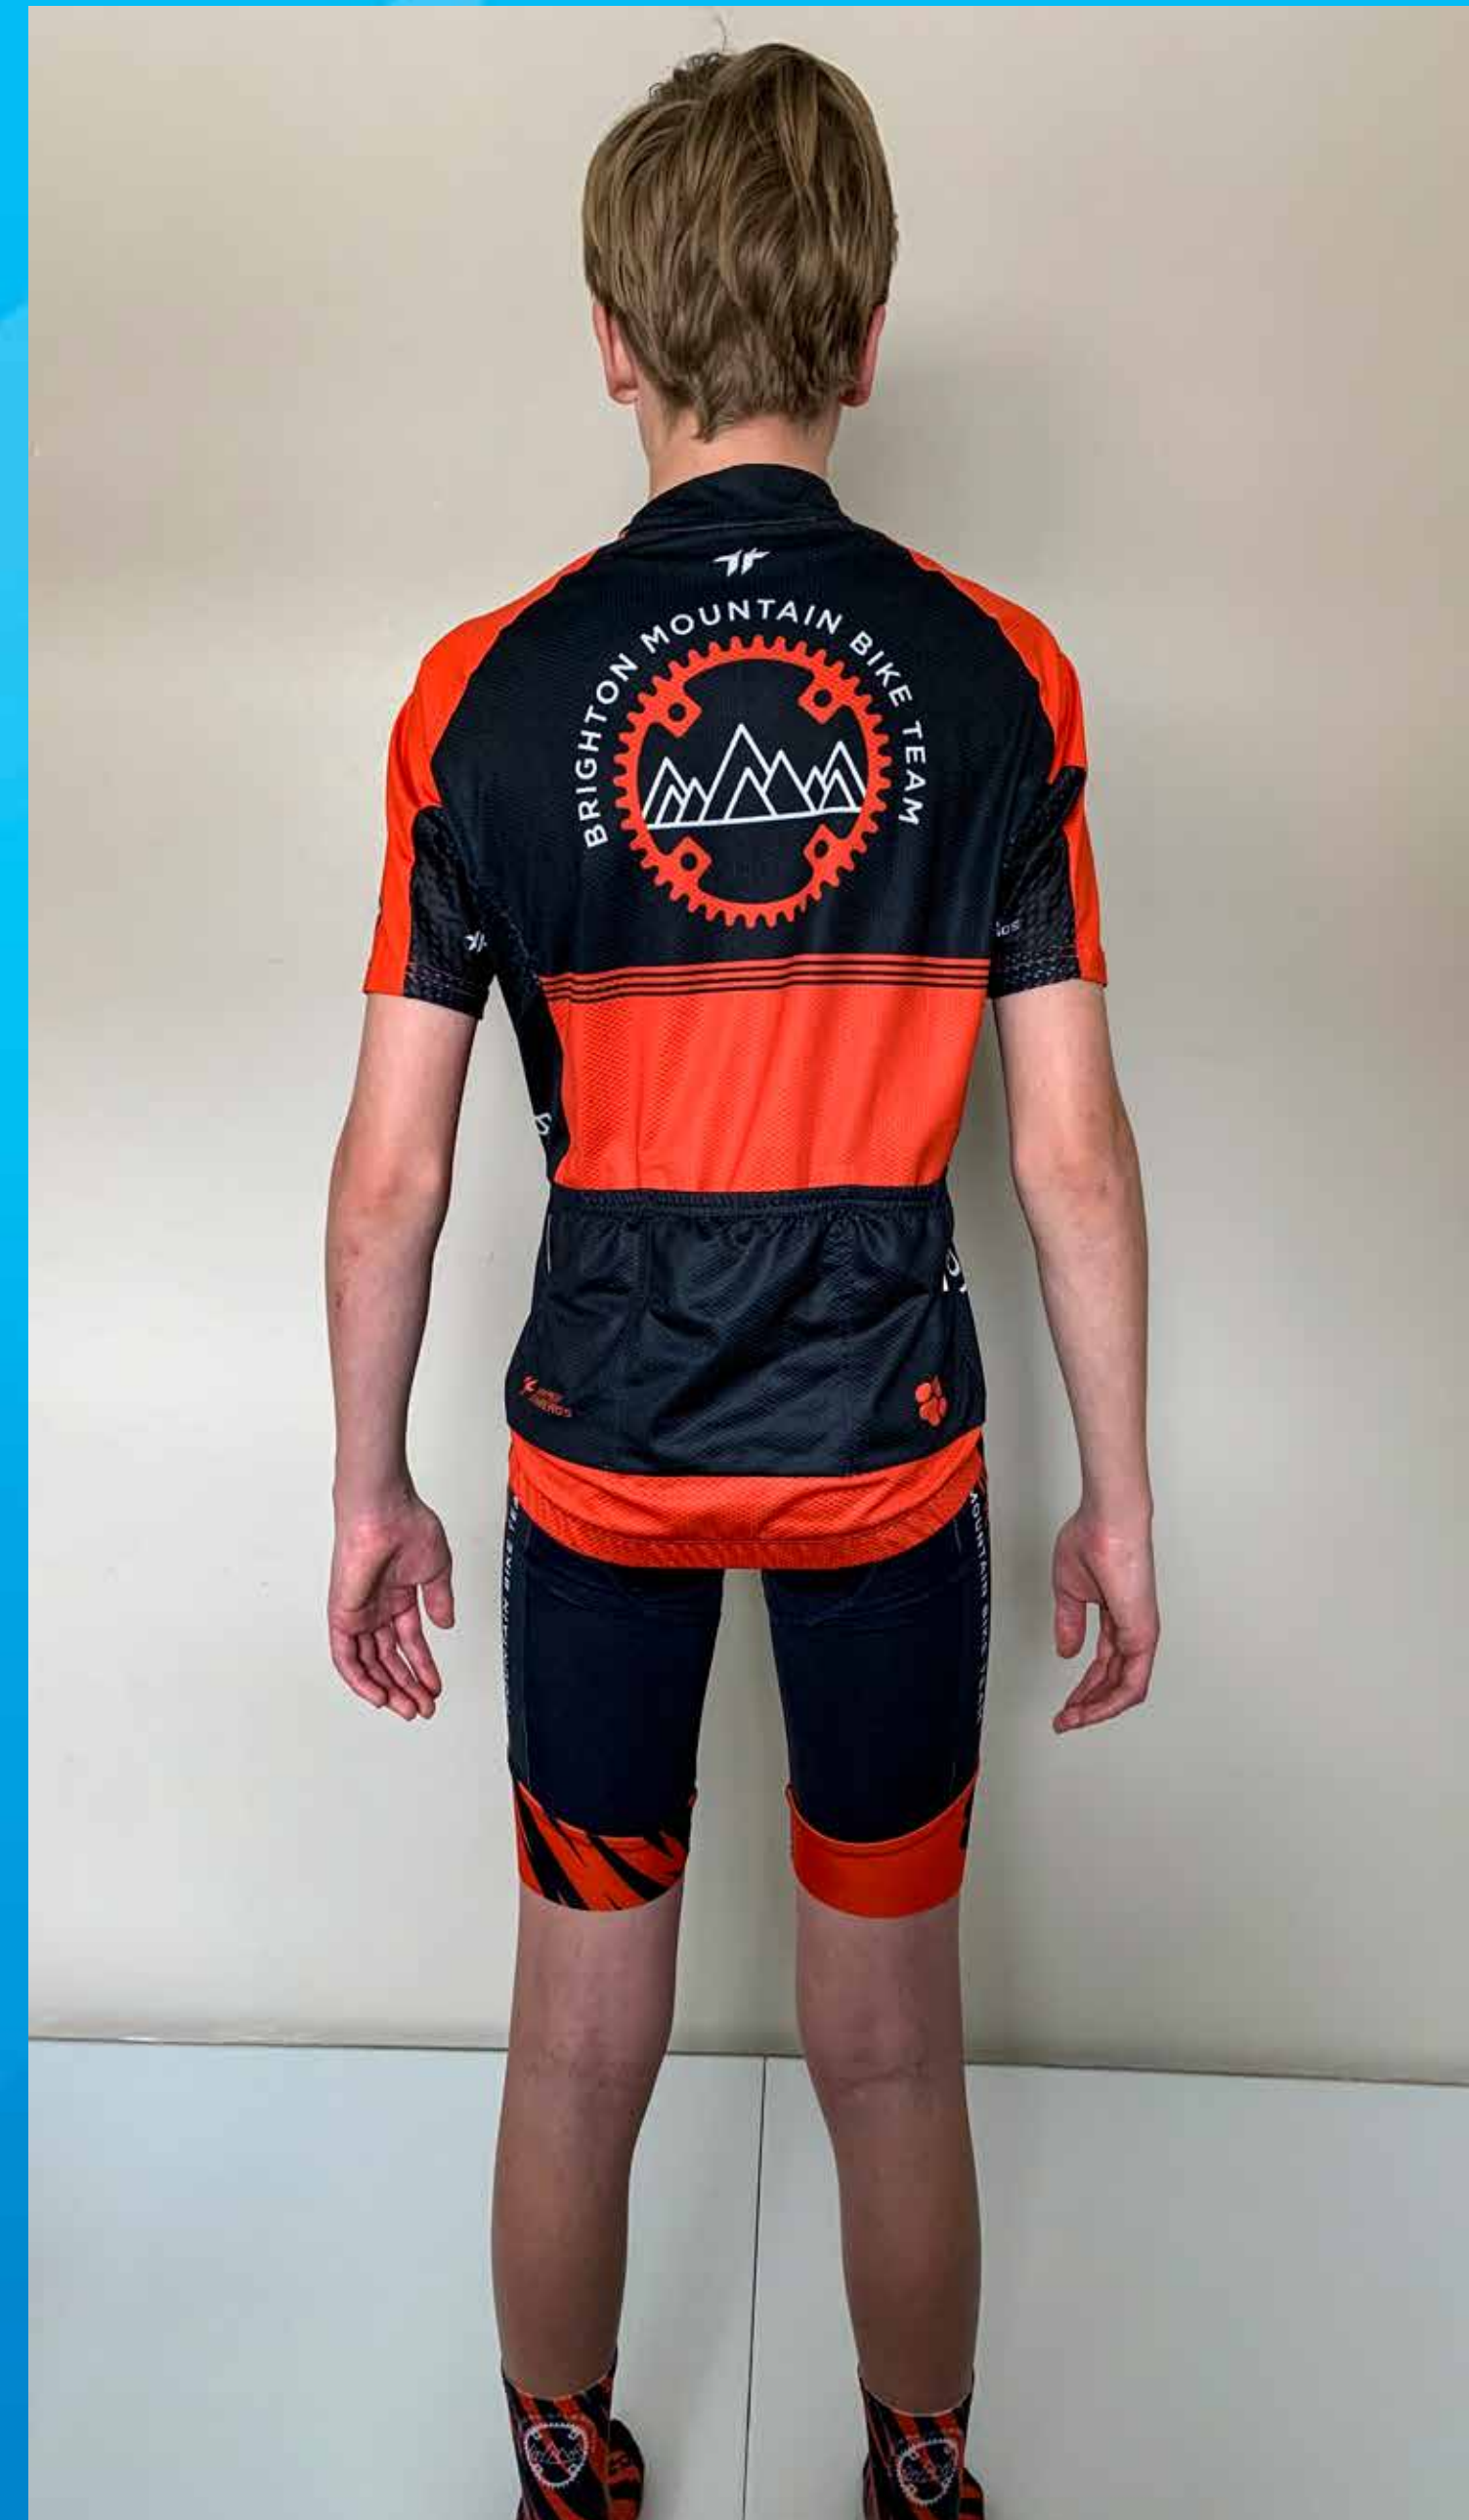

***CONTINENTAL
SIZE: XS***

Height: 5'5"

Weight: 97lbs