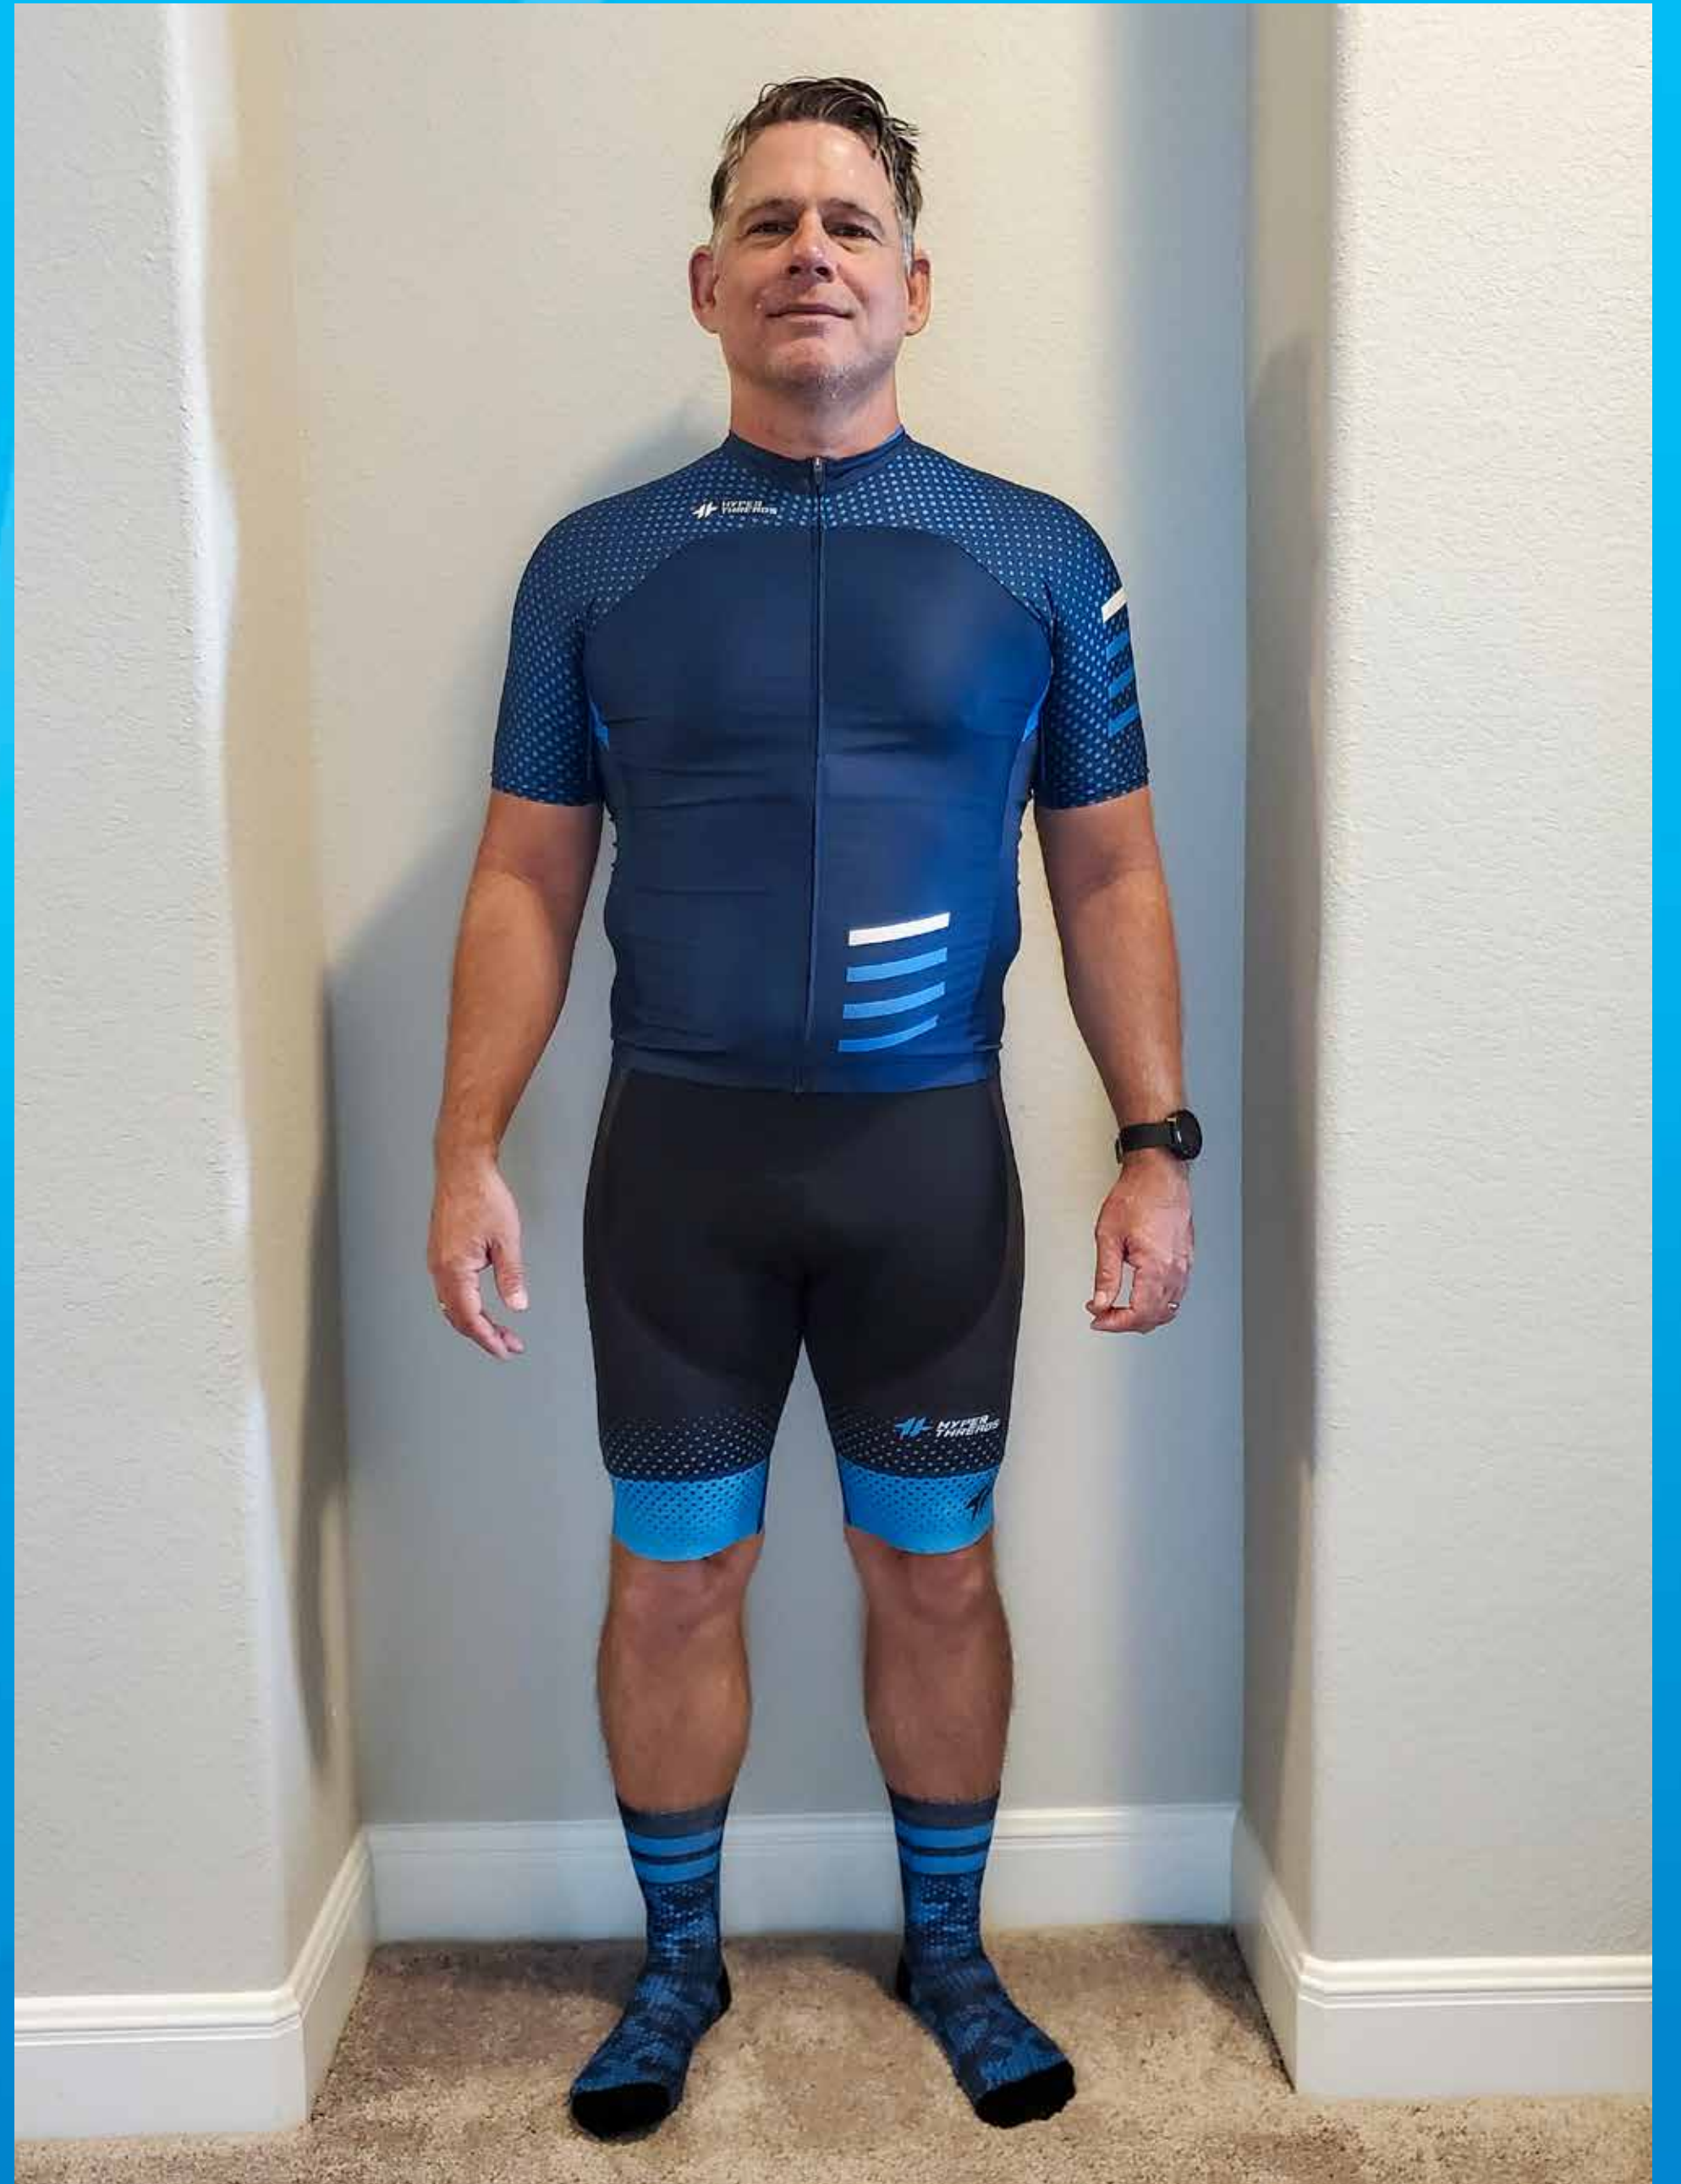

***Height: 6'3"***

***Weight: 210lbs***

***ELITE***  
***SIZE: XL***

***Height: 5'9"***

***Weight: 200lbs***

**ELITE**  
**SIZE: XL**

**Height: 5'9"**

**Weight: 200lbs**

# *WINDOUT VEST*

*SIZE: XL*

*Height: 6'*

*Weight: 190lbs*