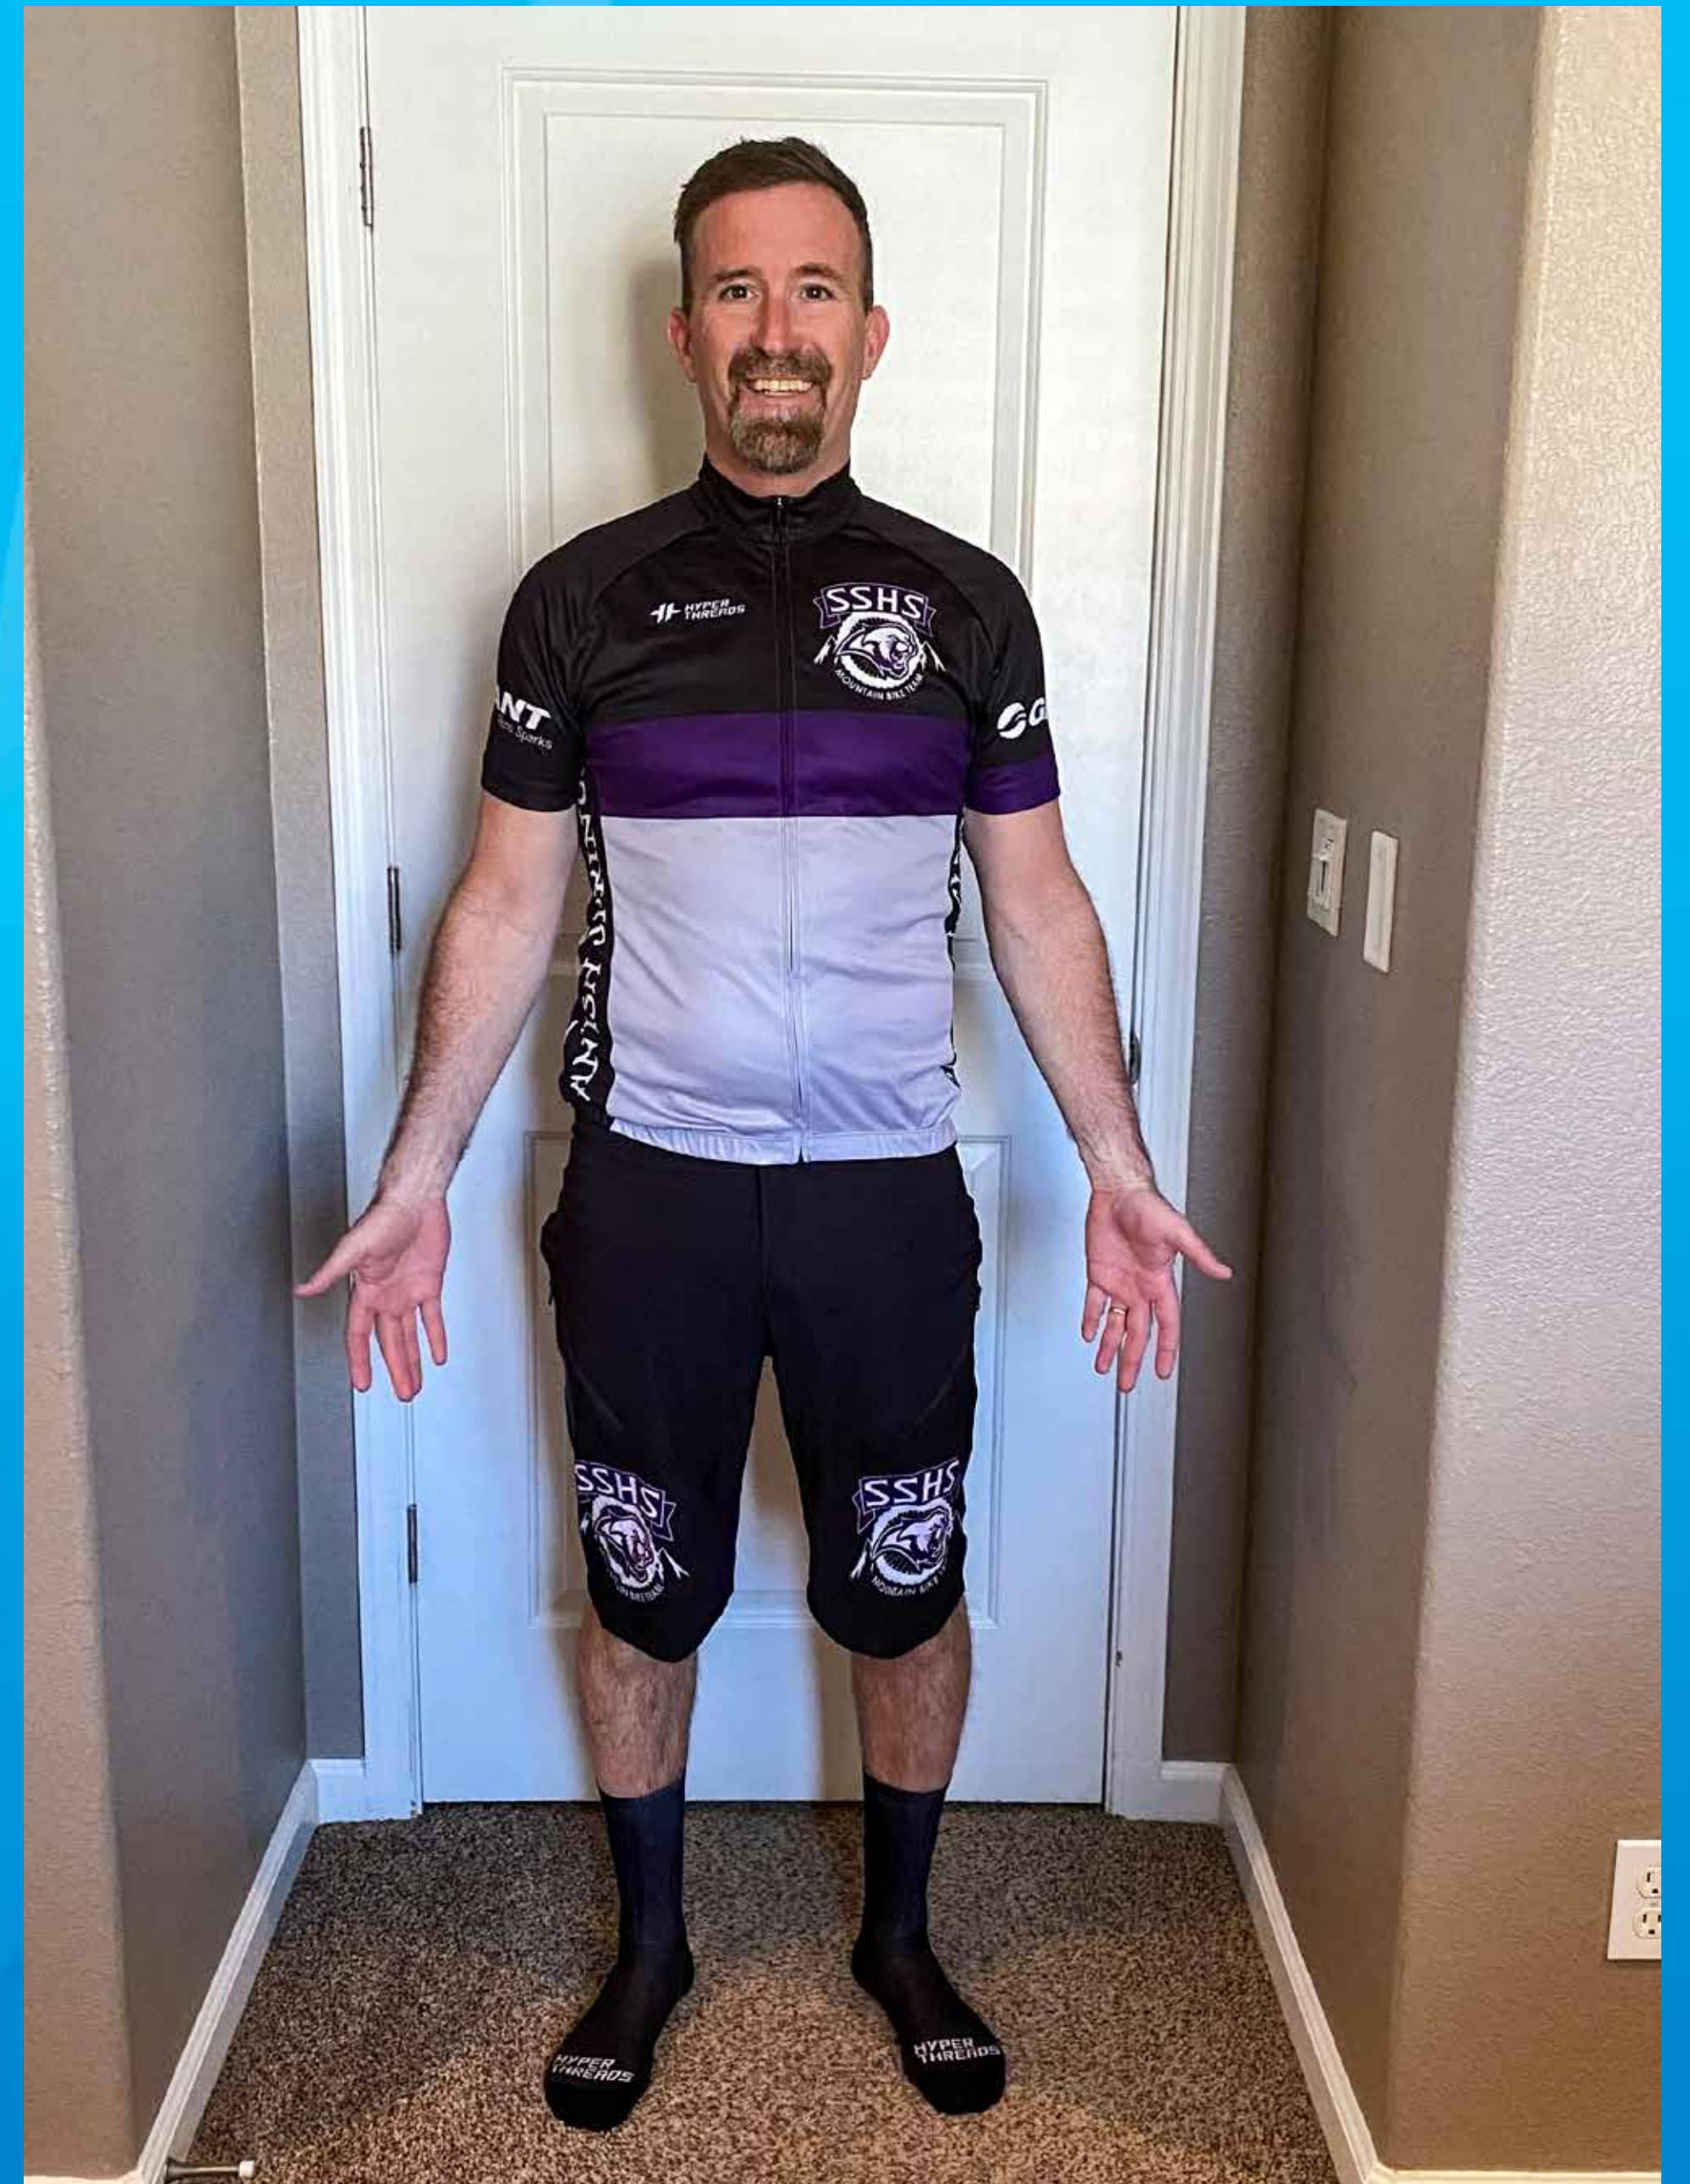

# ***WINDOUT VEST***

***SIZE: XL***

***Height: 6'***

***Weight: 190lbs***

**COMPETITION**  
**SIZE: XL**

**Height: 5'11"**

**Weight: 170lbs**

***COMPETITION  
SIZE: XL***