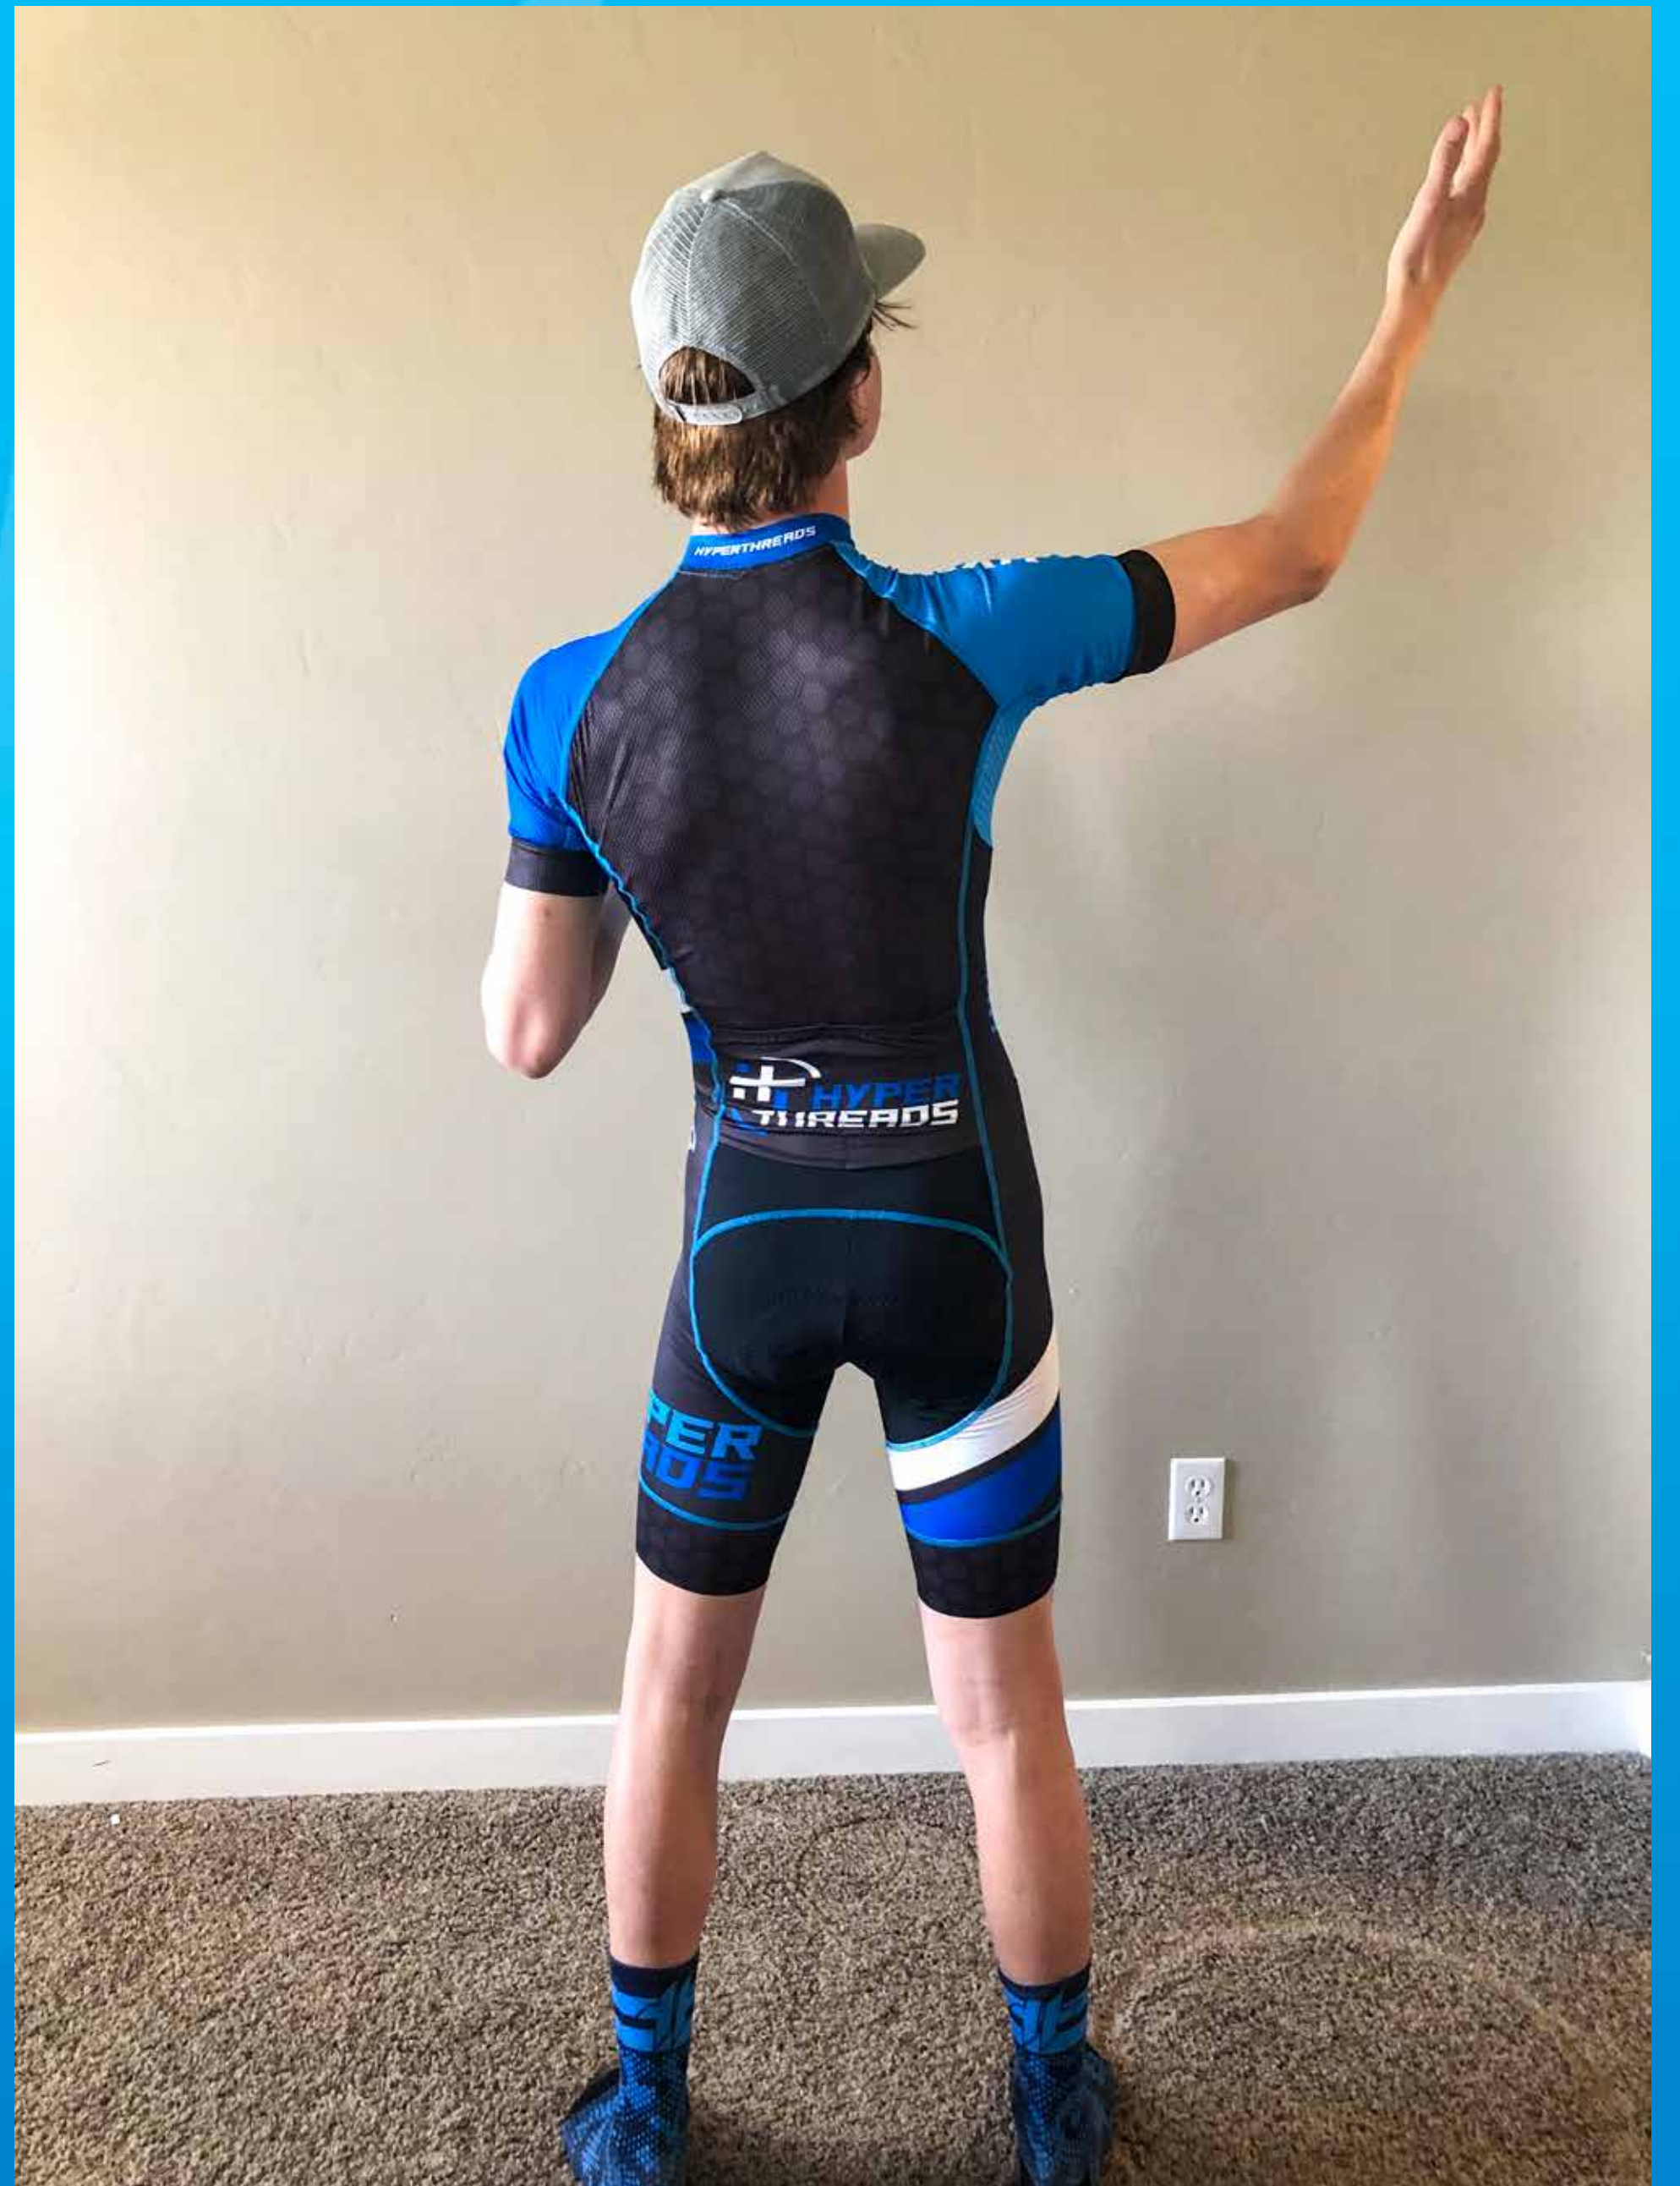

SS RACE SUIT

SIZE: M

Height: 6'

Weight: 140lbs