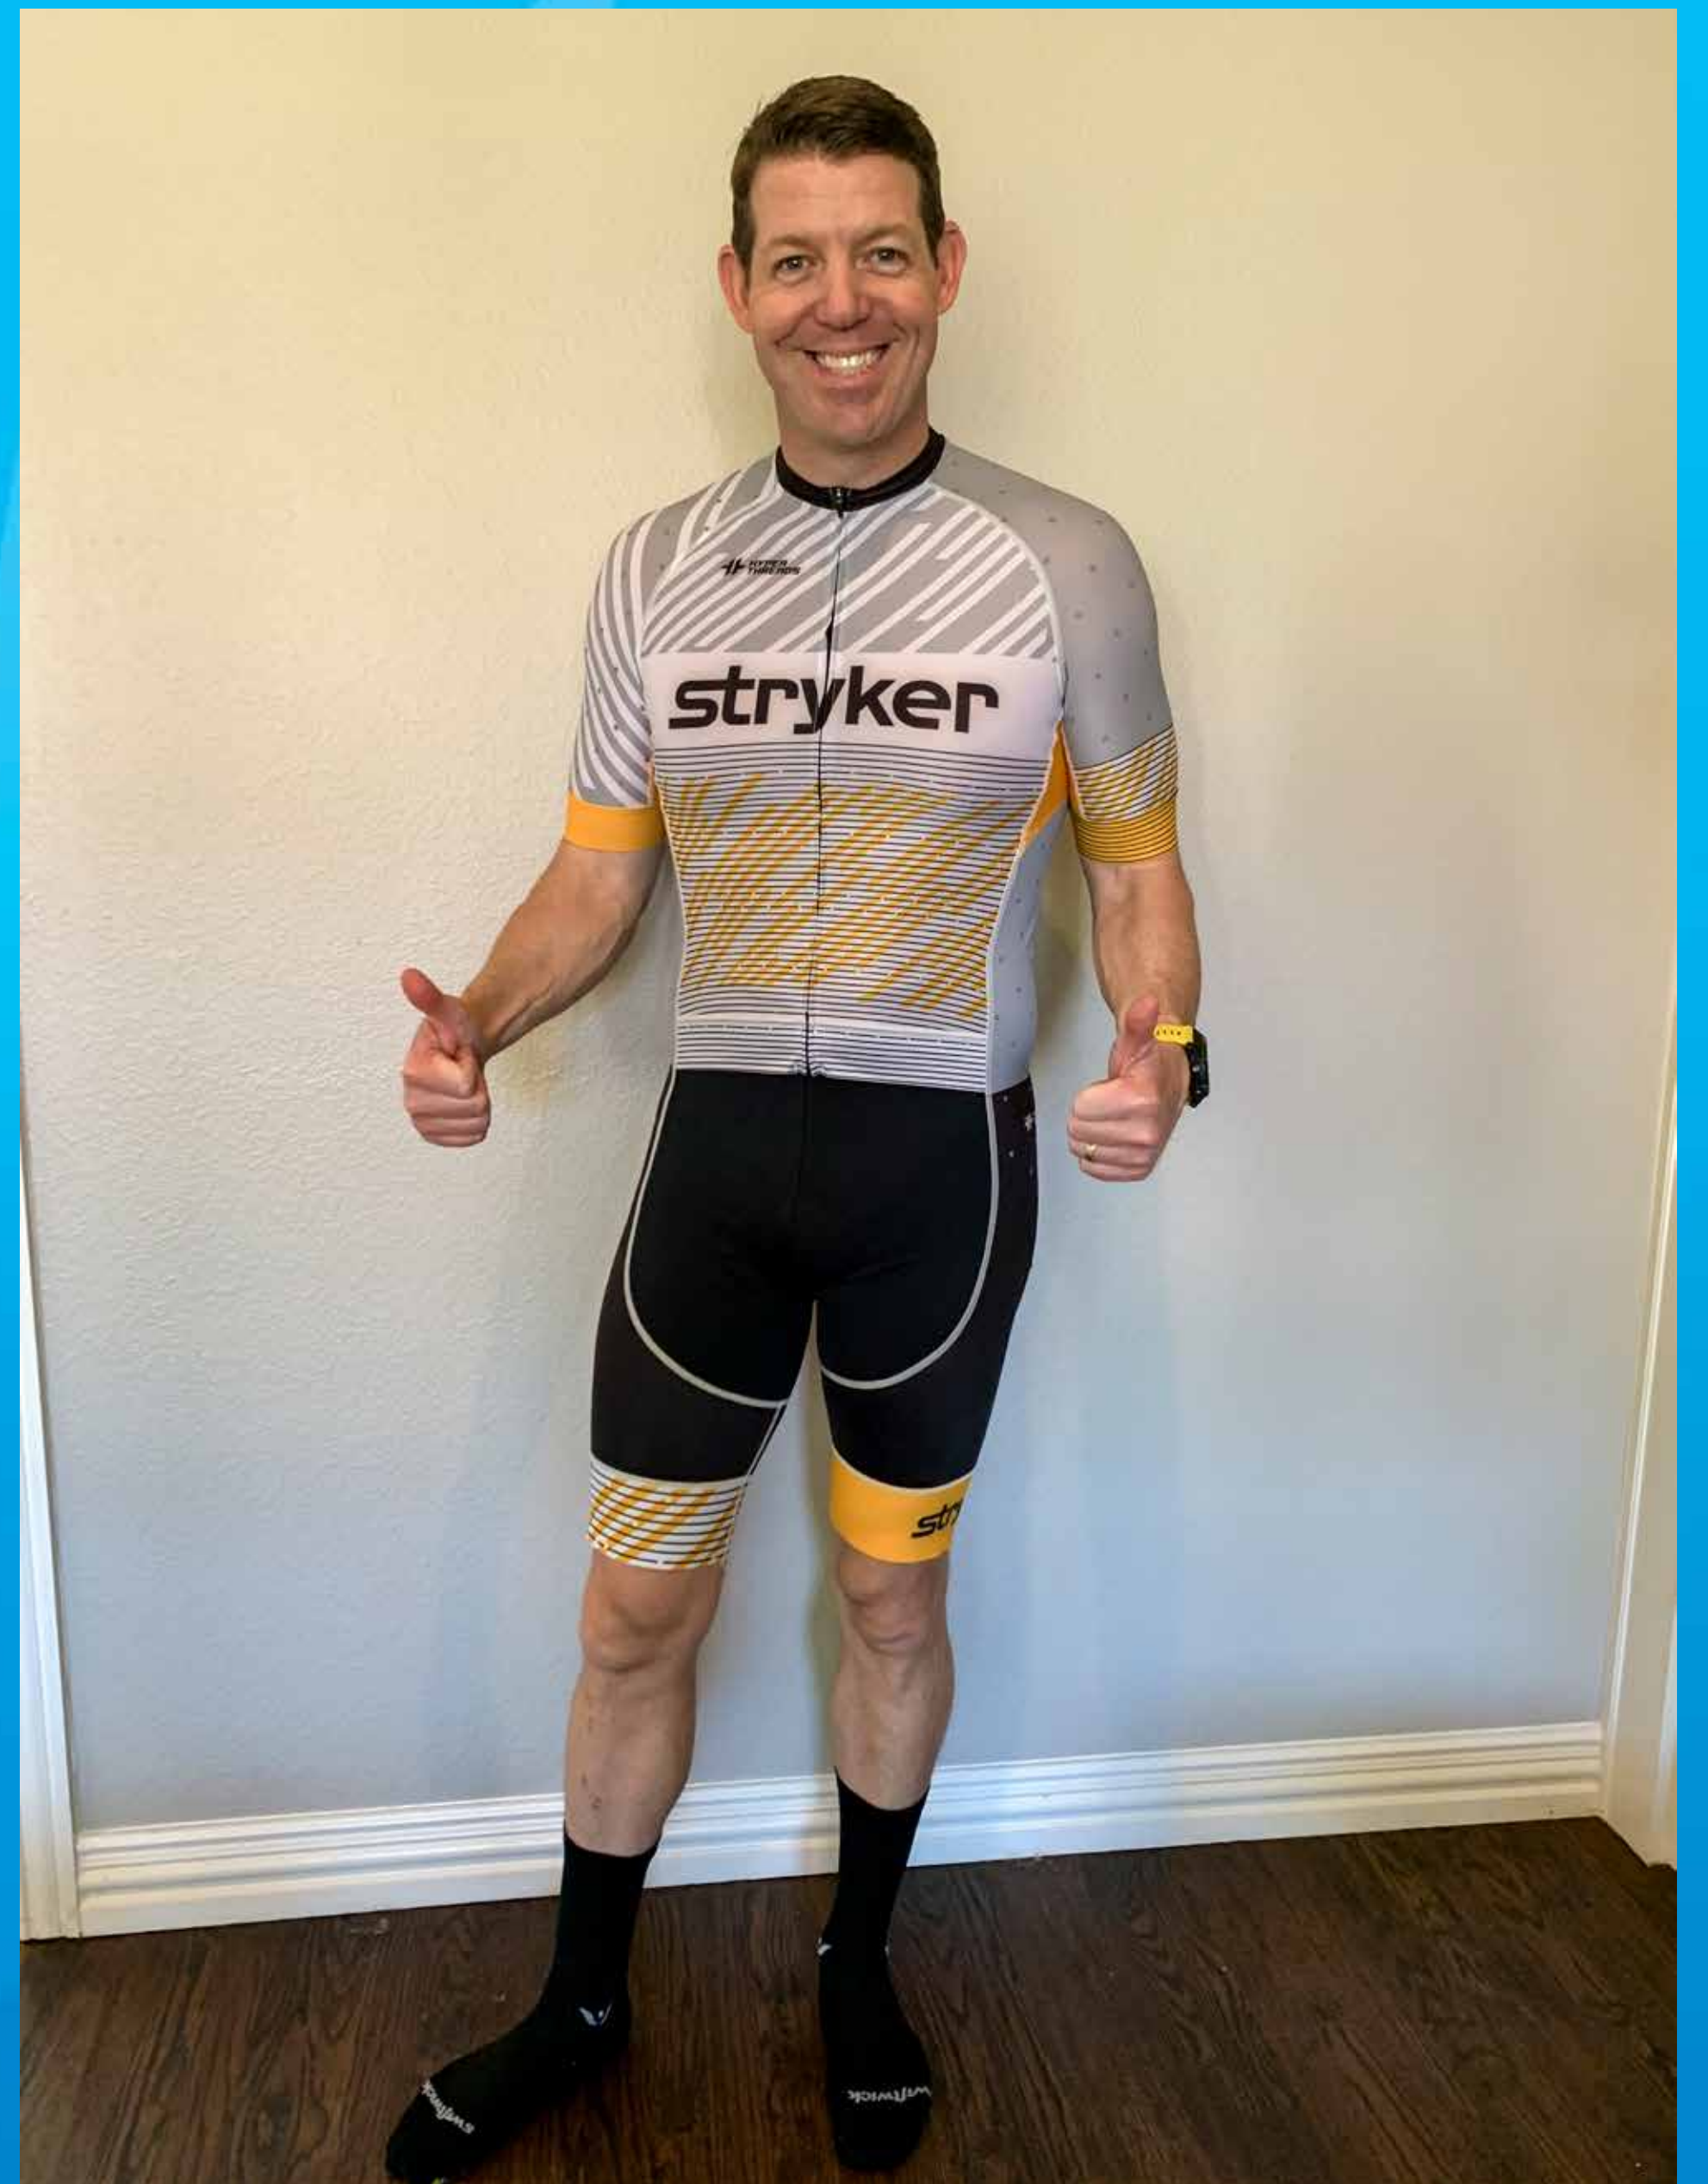

SS RACE SUIT

SIZE: XL

Height: 6'1"

Weight: 185lbs