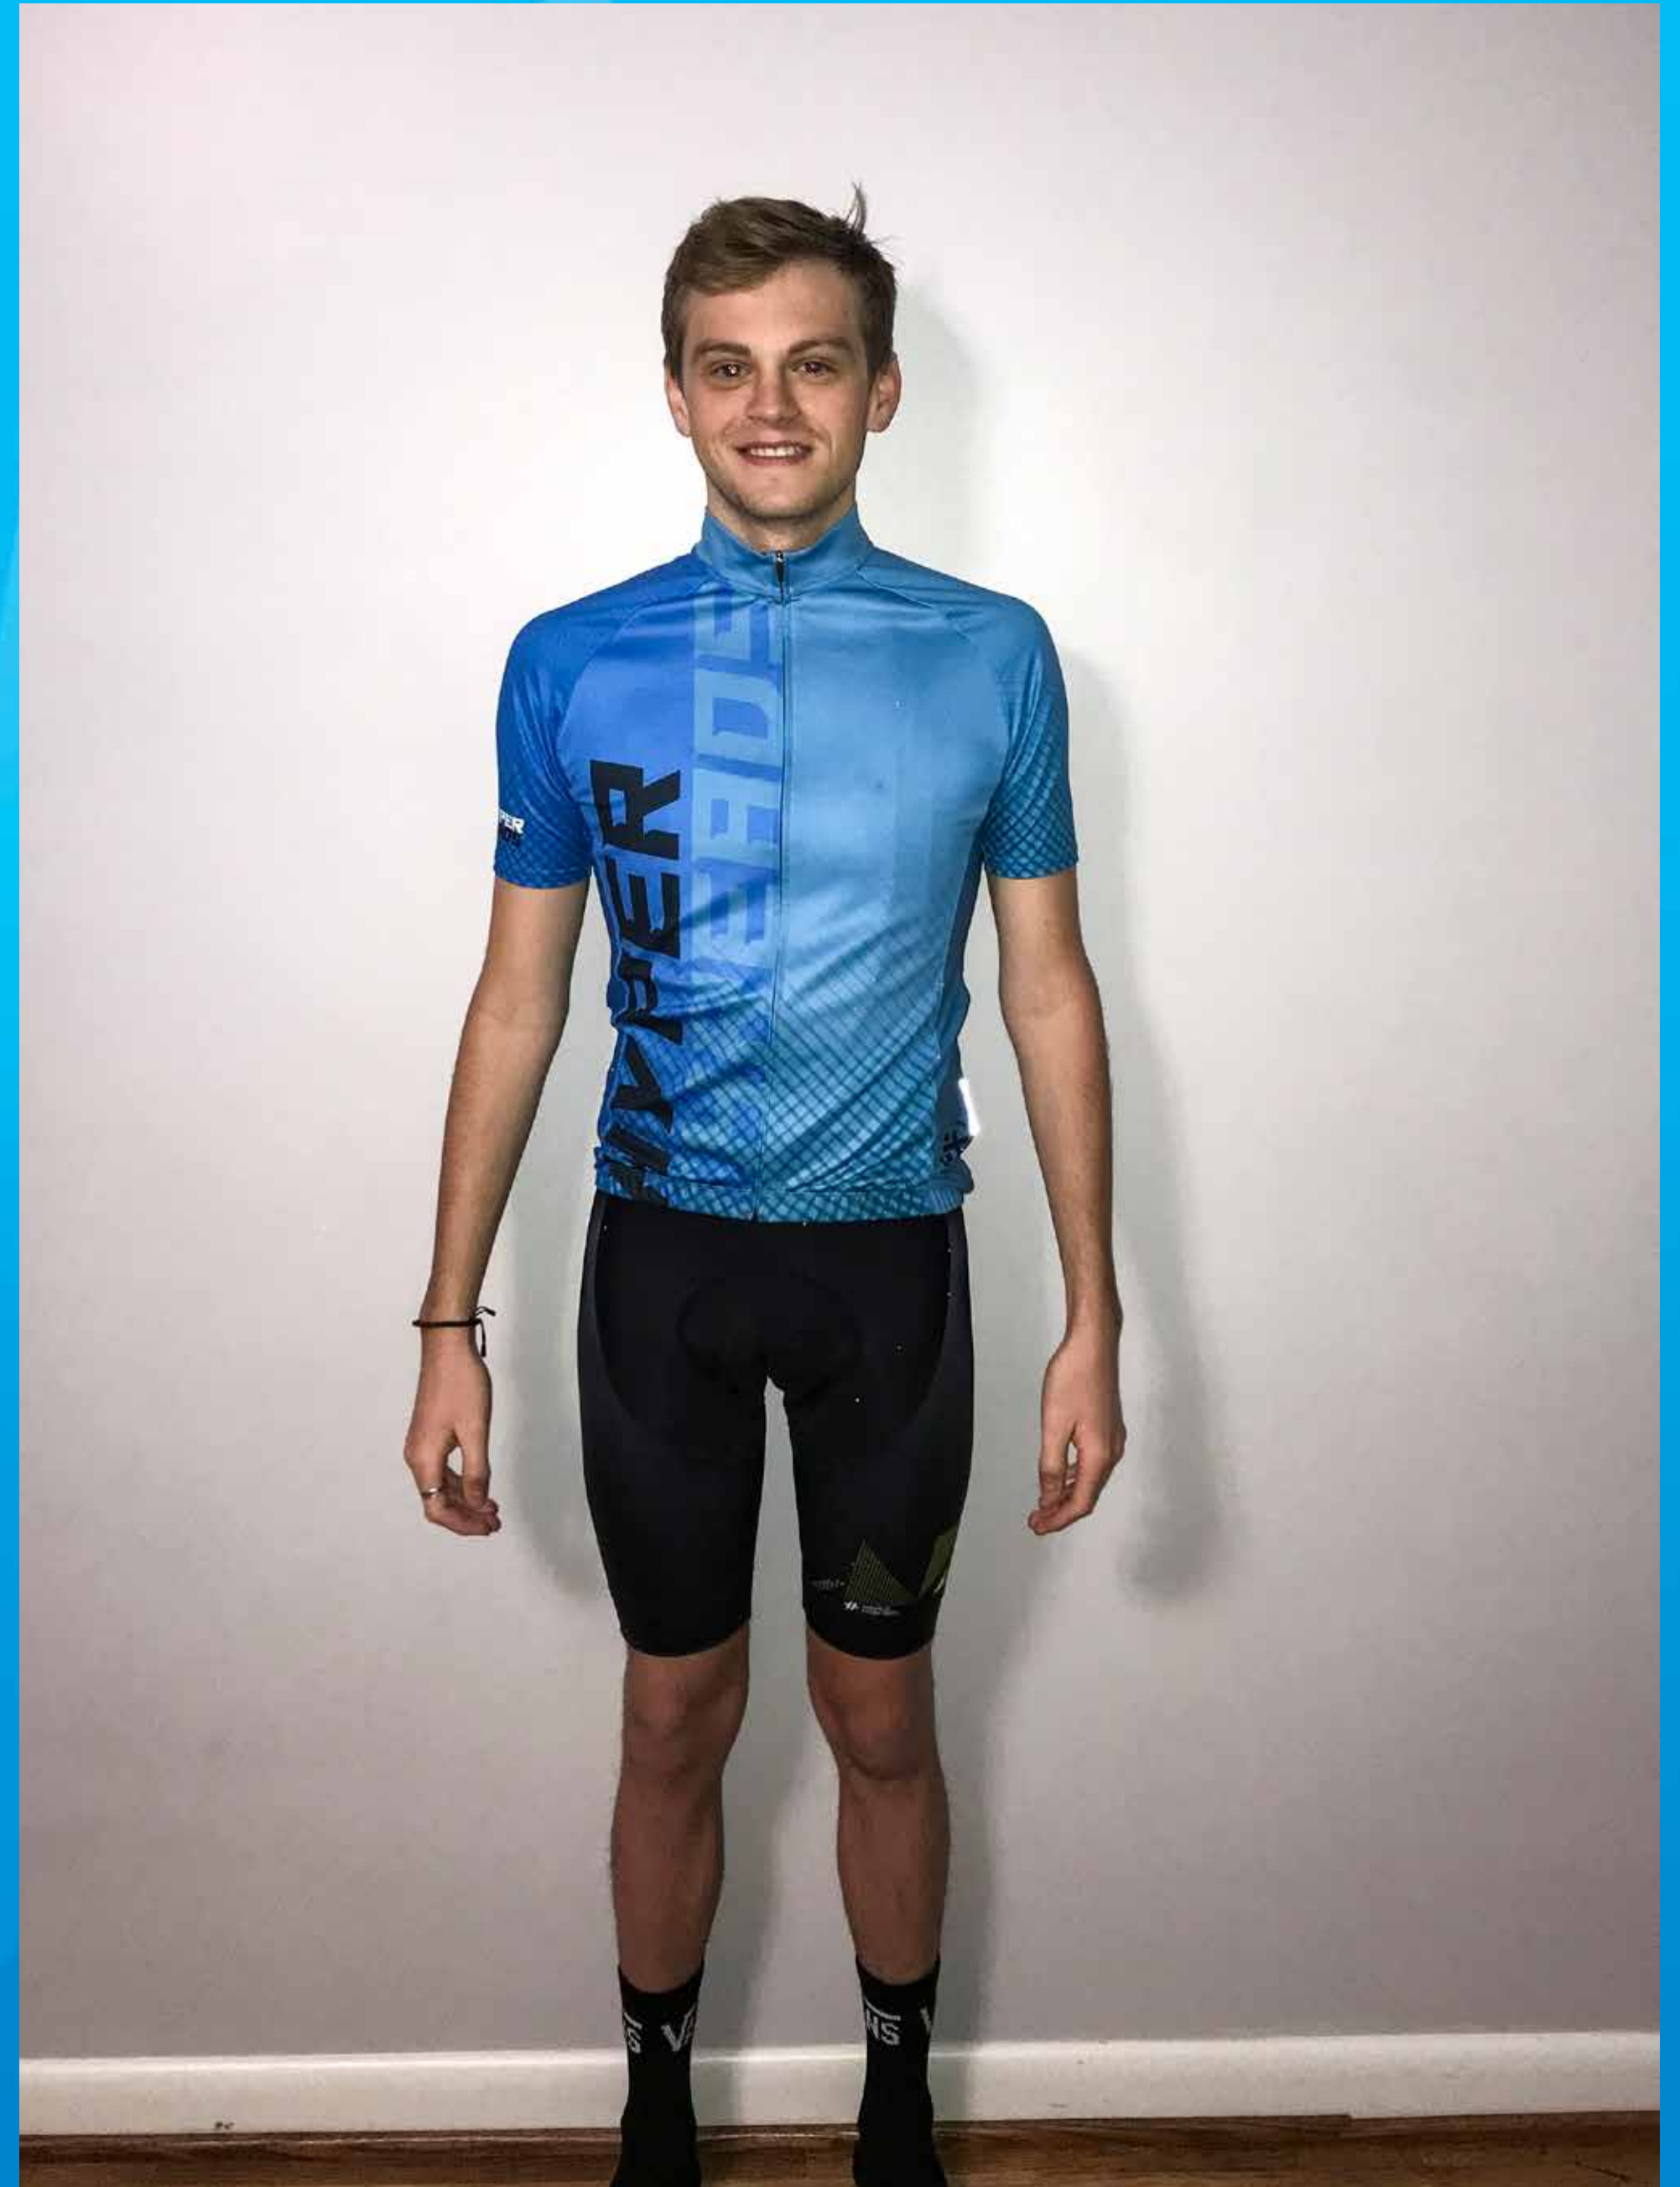

**Height: 5'7"**

**Weight: 130lbs**

***CLUB  
SIZE: S***

***Height: 5'9"***

***Weight: 140lbs***

**CLUB  
SIZE: S**

**Height: 5'9"**

**Weight: 140lbs**