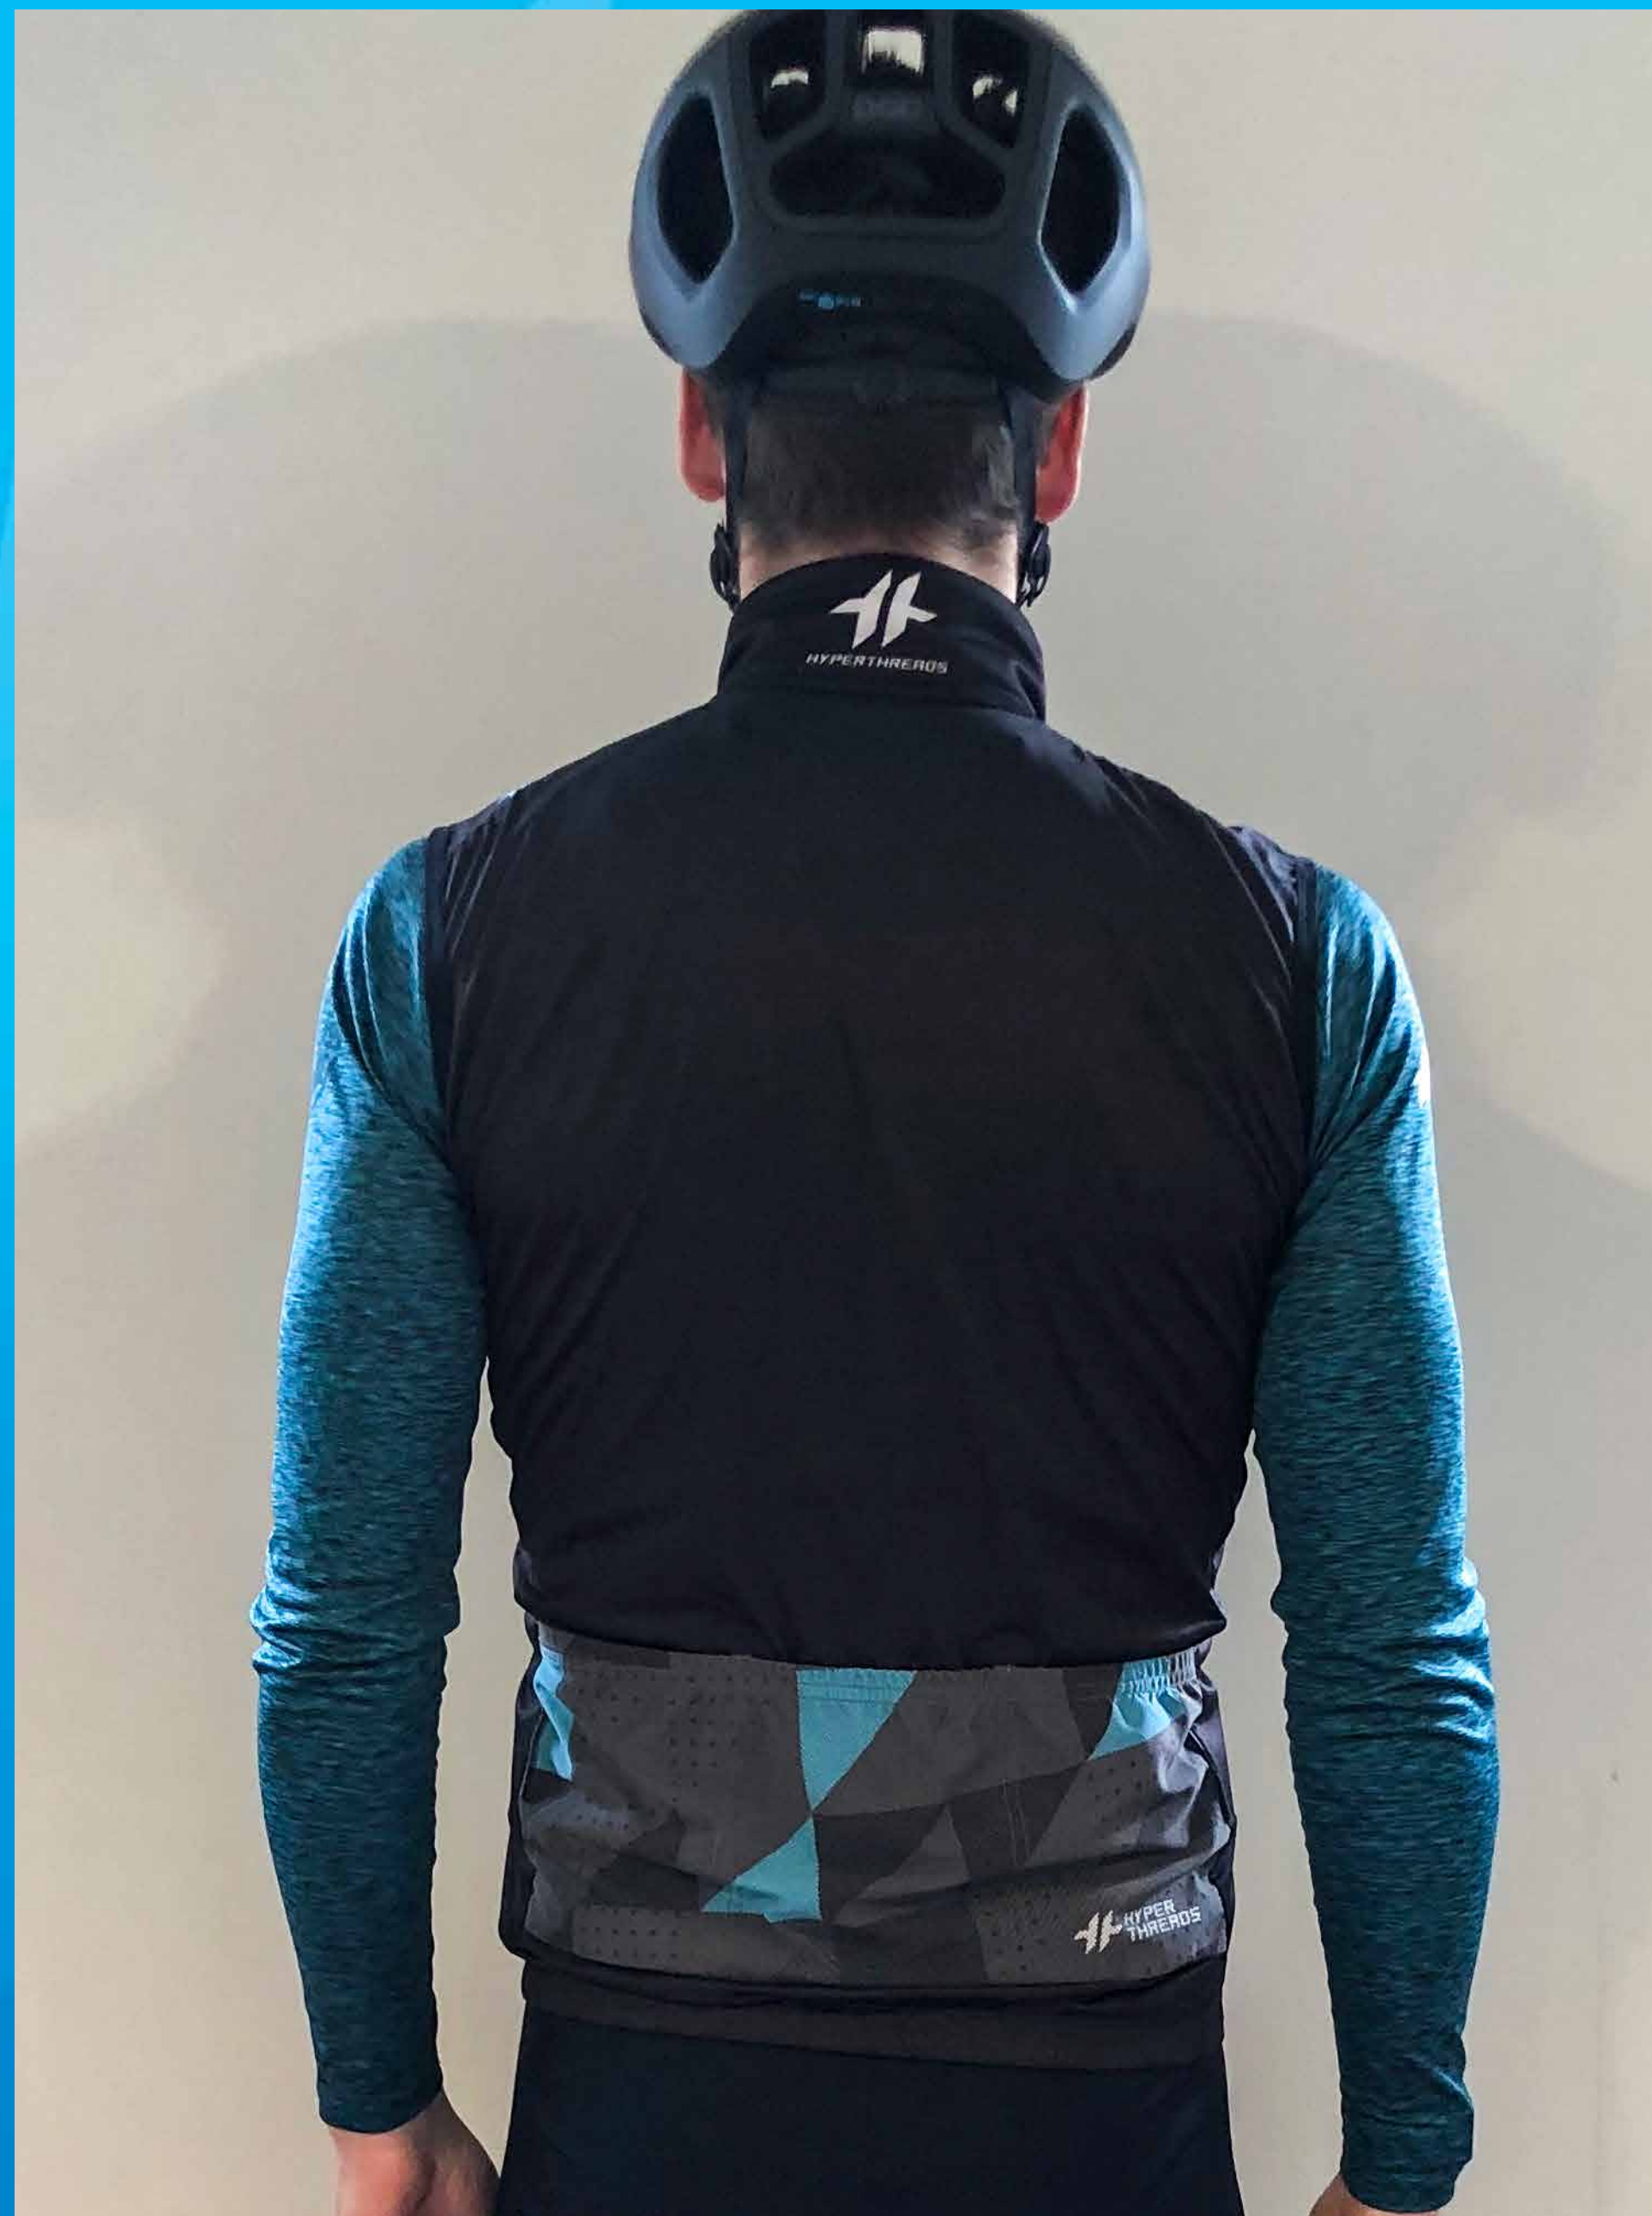

WINDOUT VEST

SIZE: S

Height: 6'

Weight: 160lbs