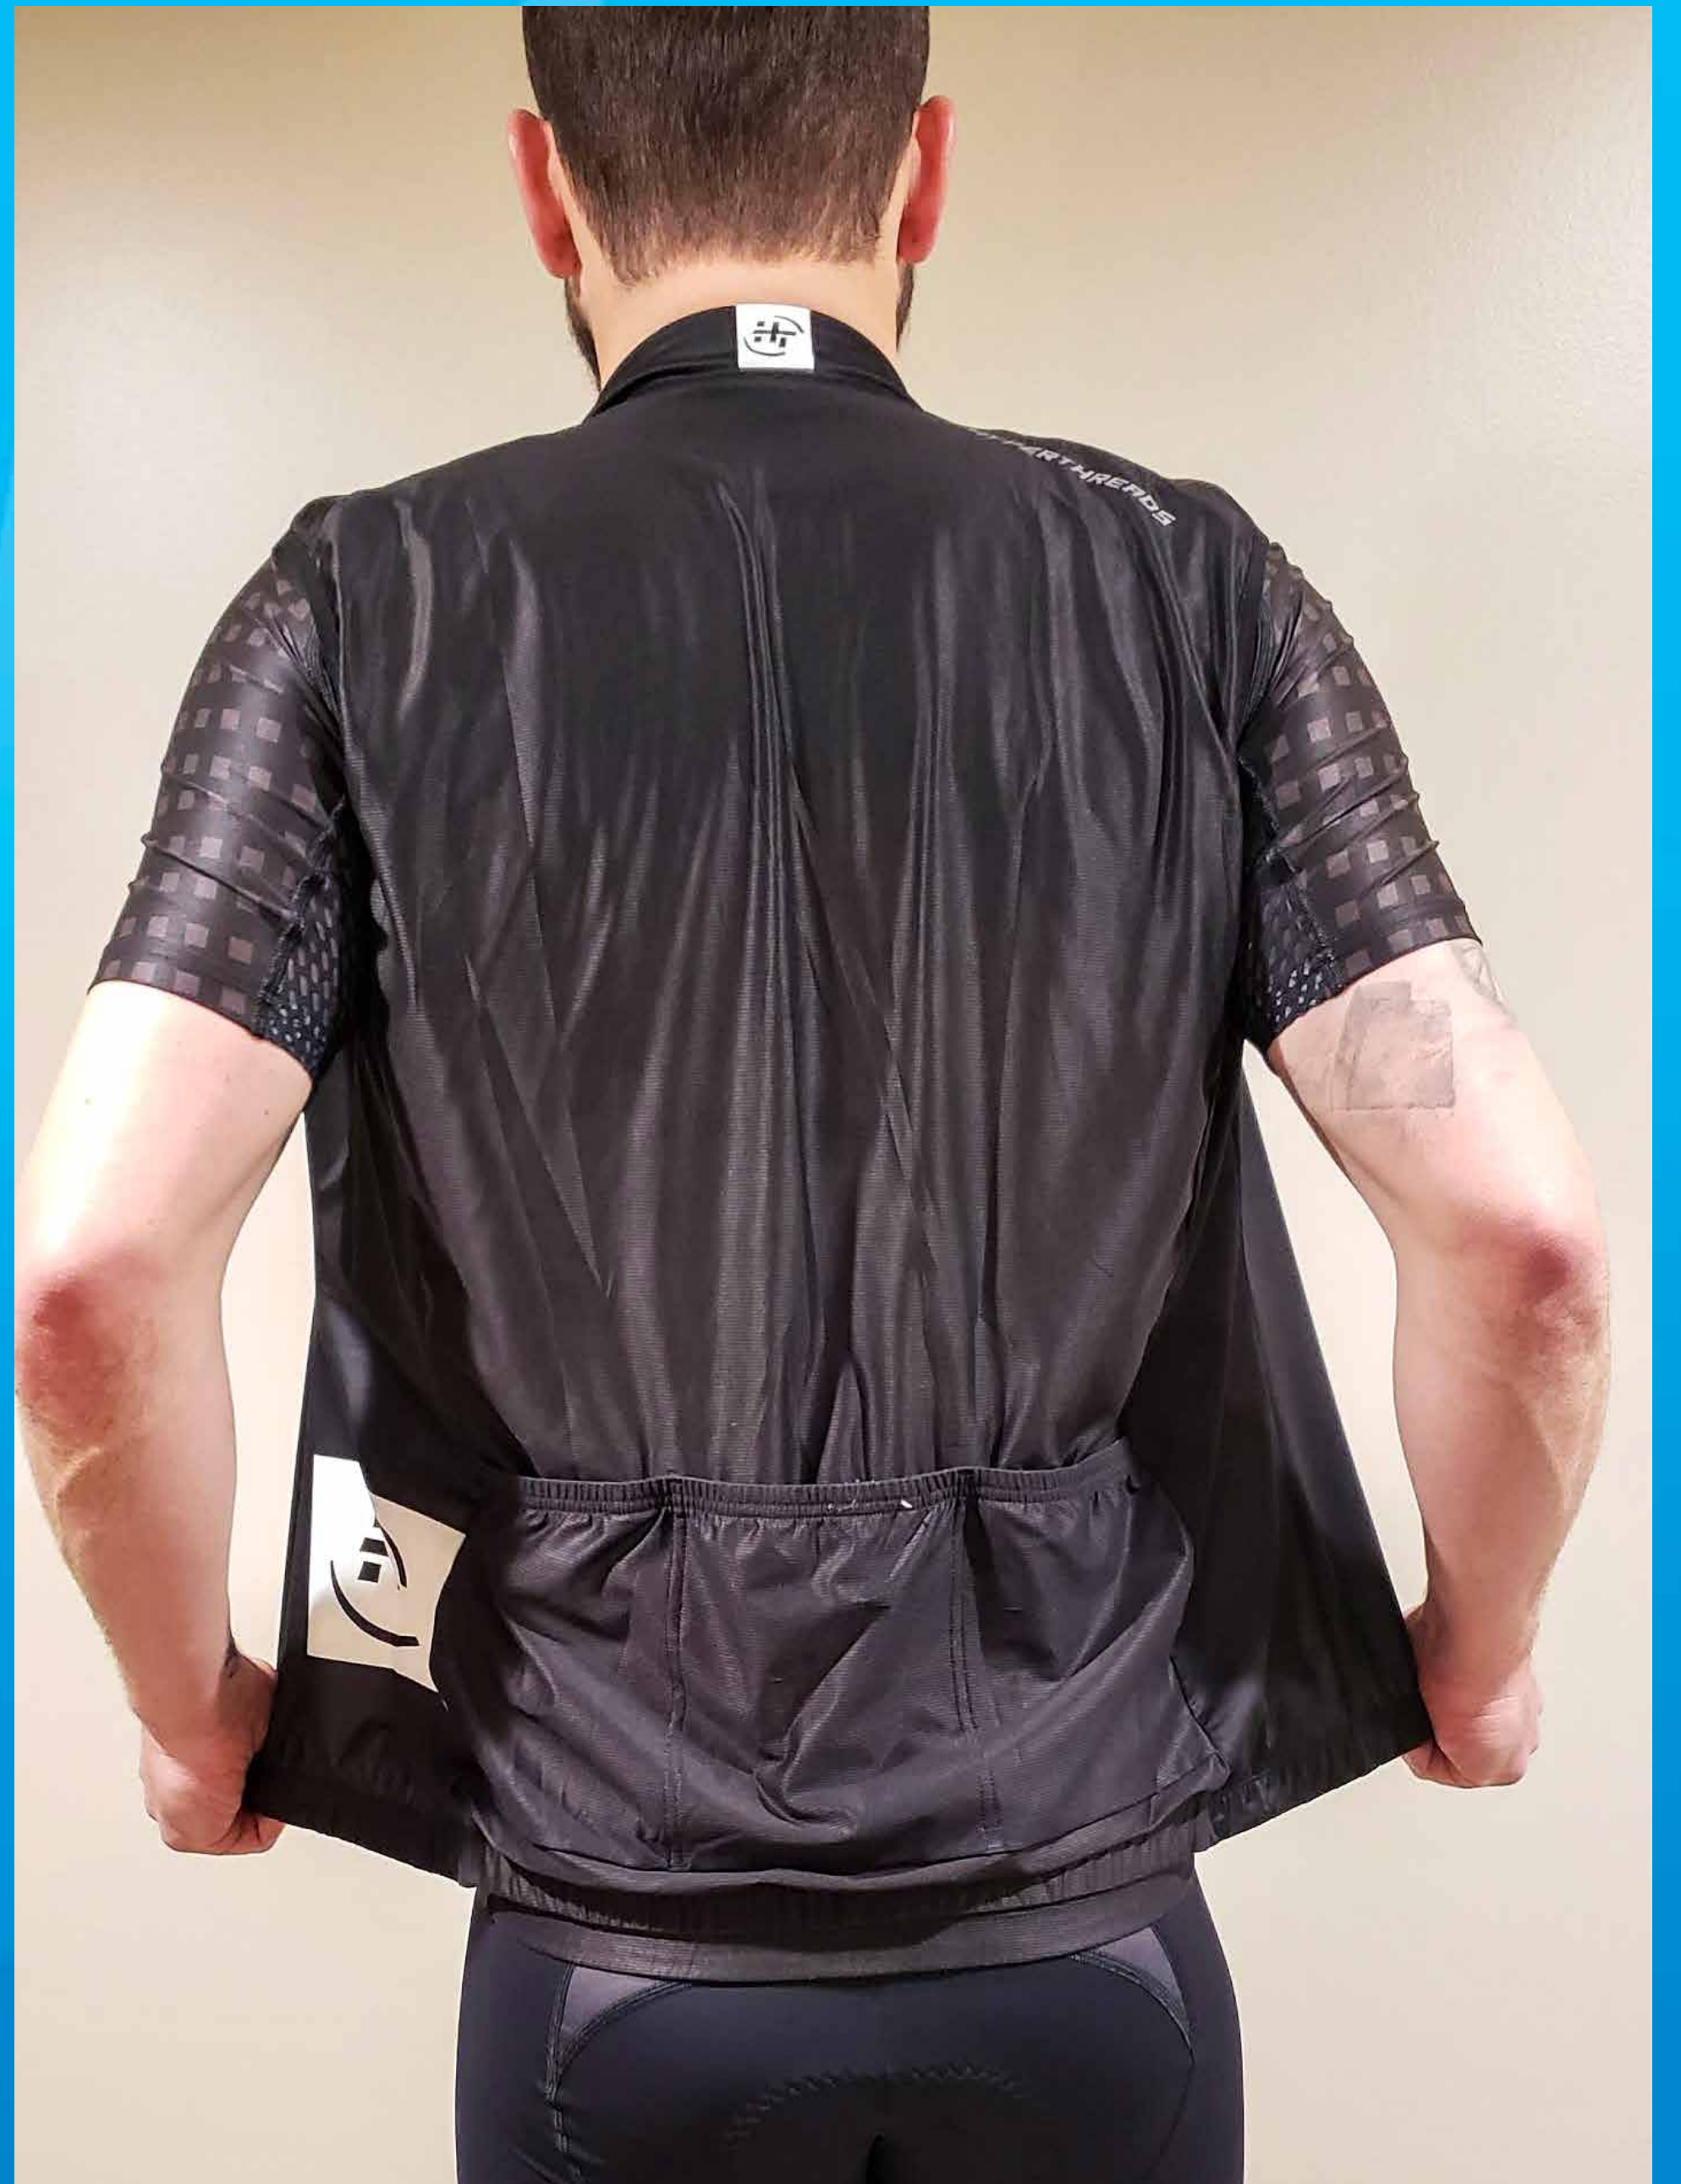

WINDOUT VEST

SIZE: XL

Height: 6'

Weight: 190lbs