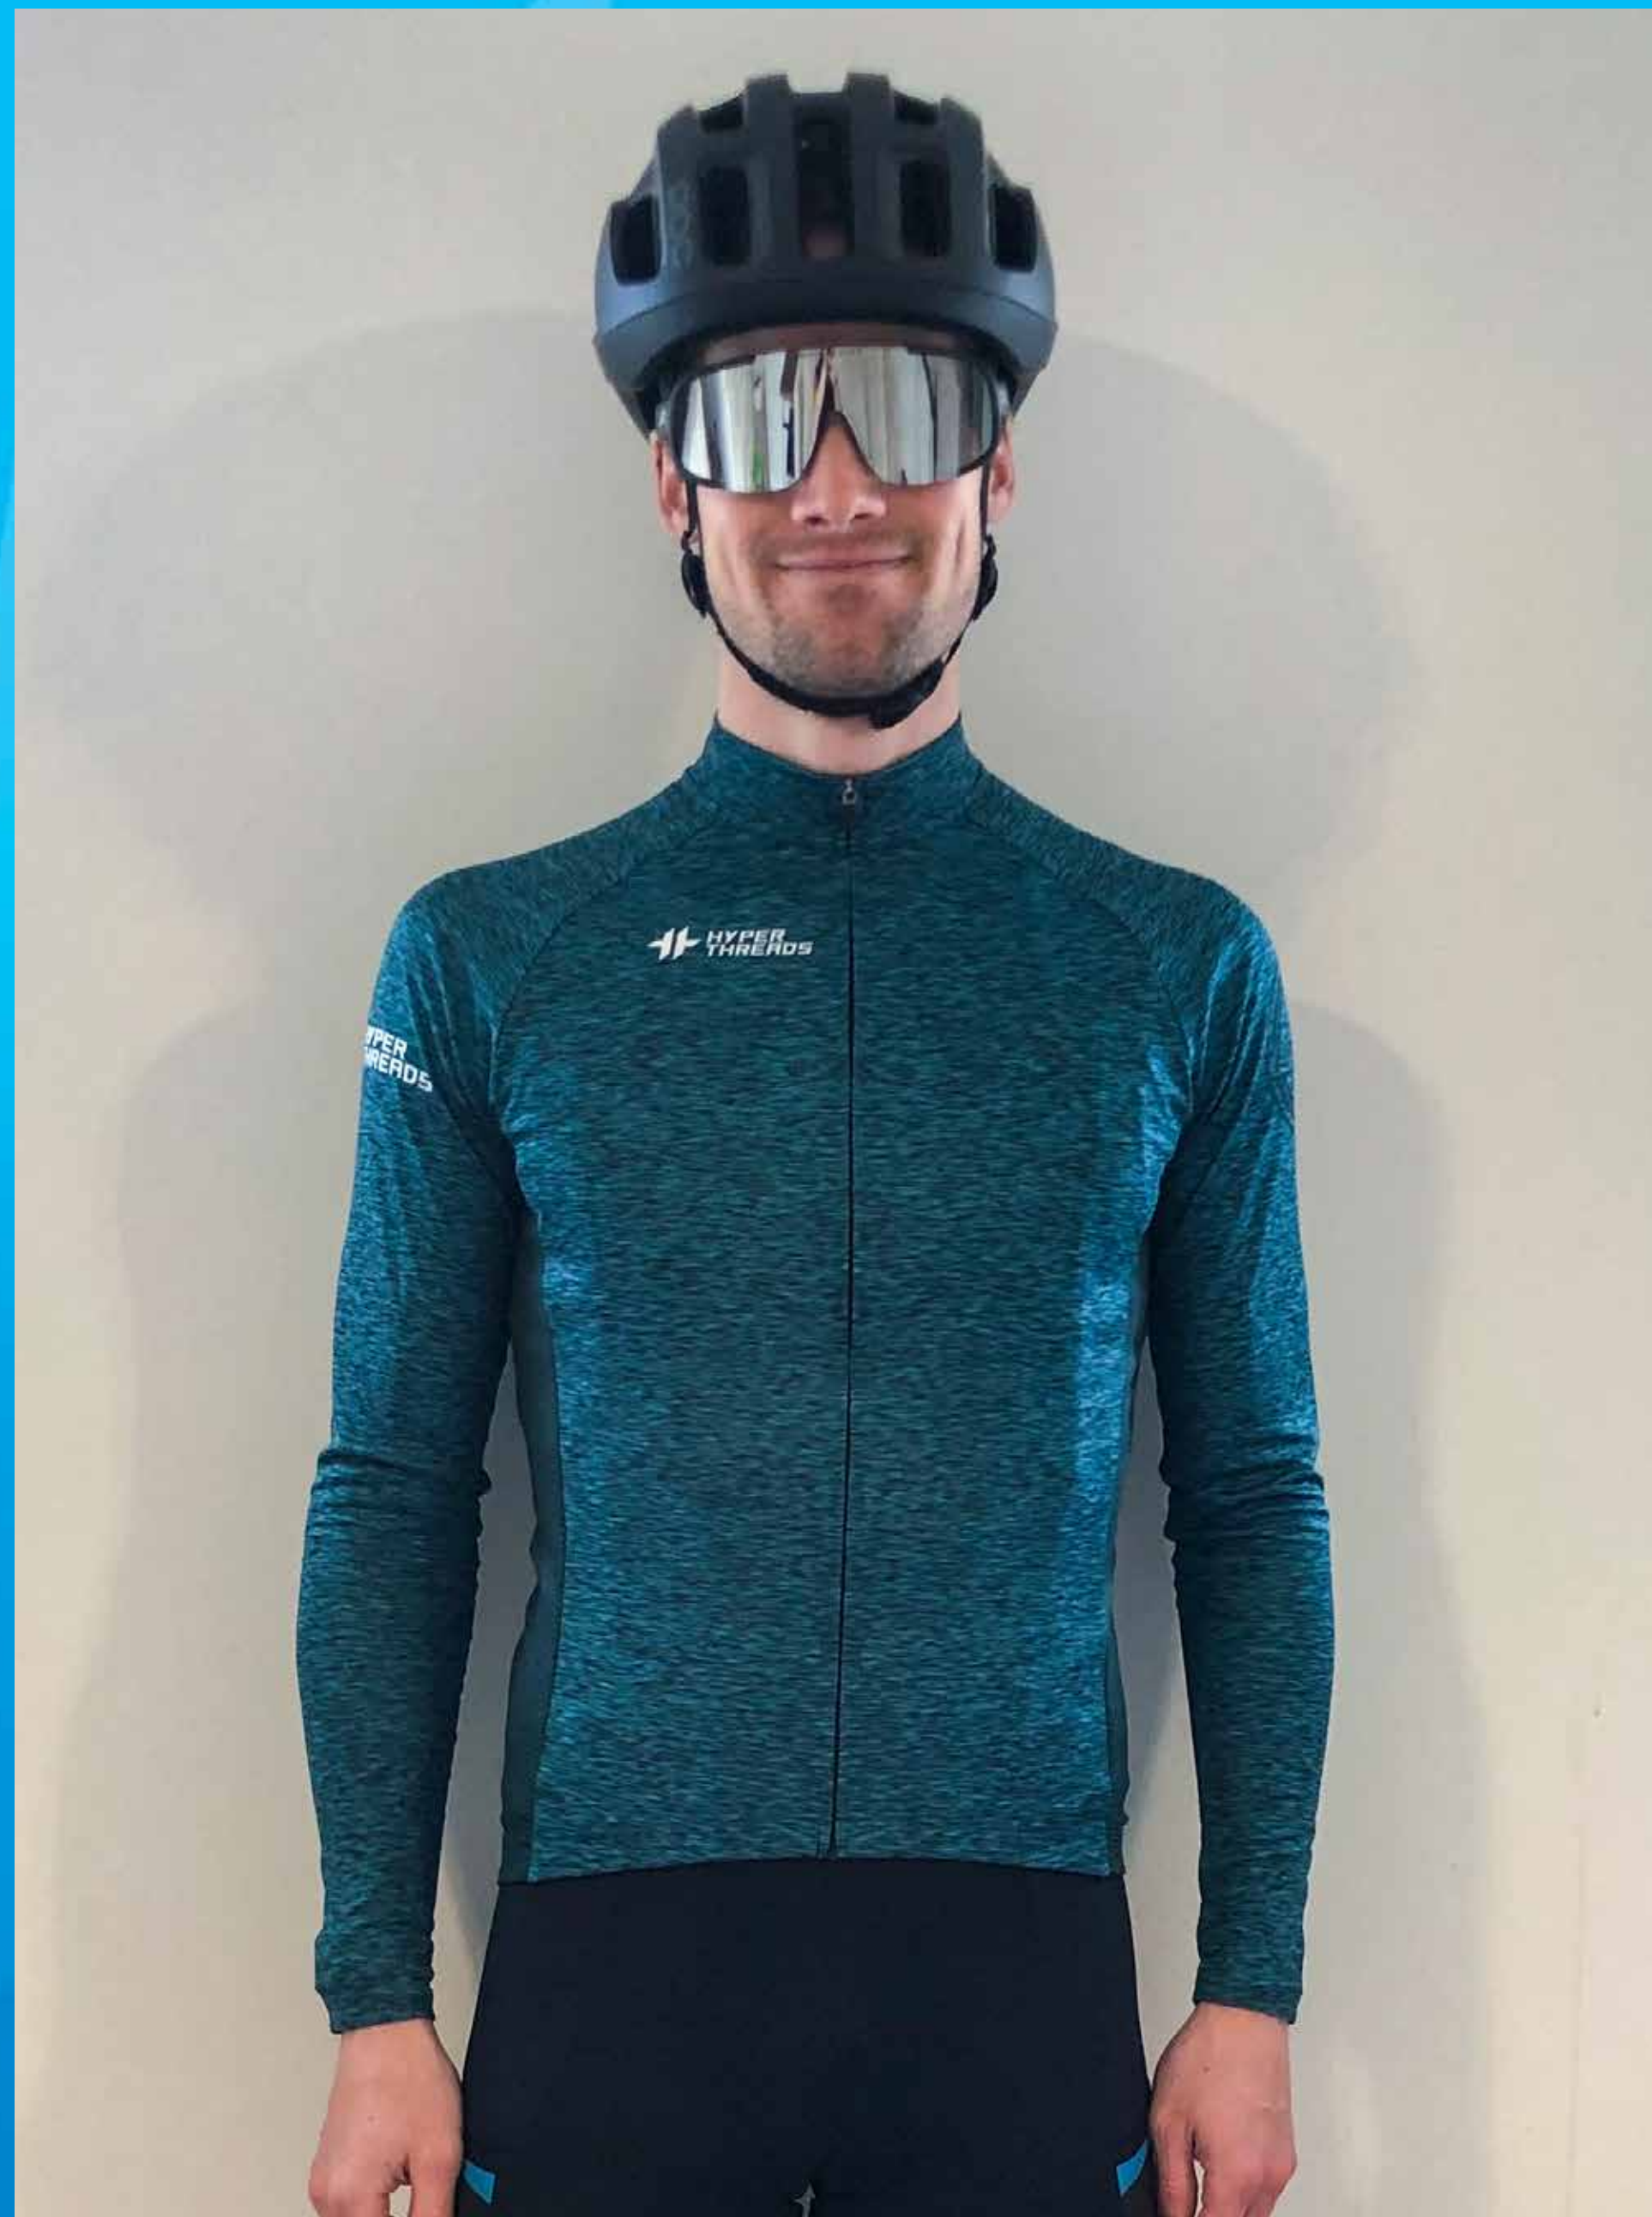

LS JERSEY

SIZE: S

Height: 6'

Weight: 160lbs