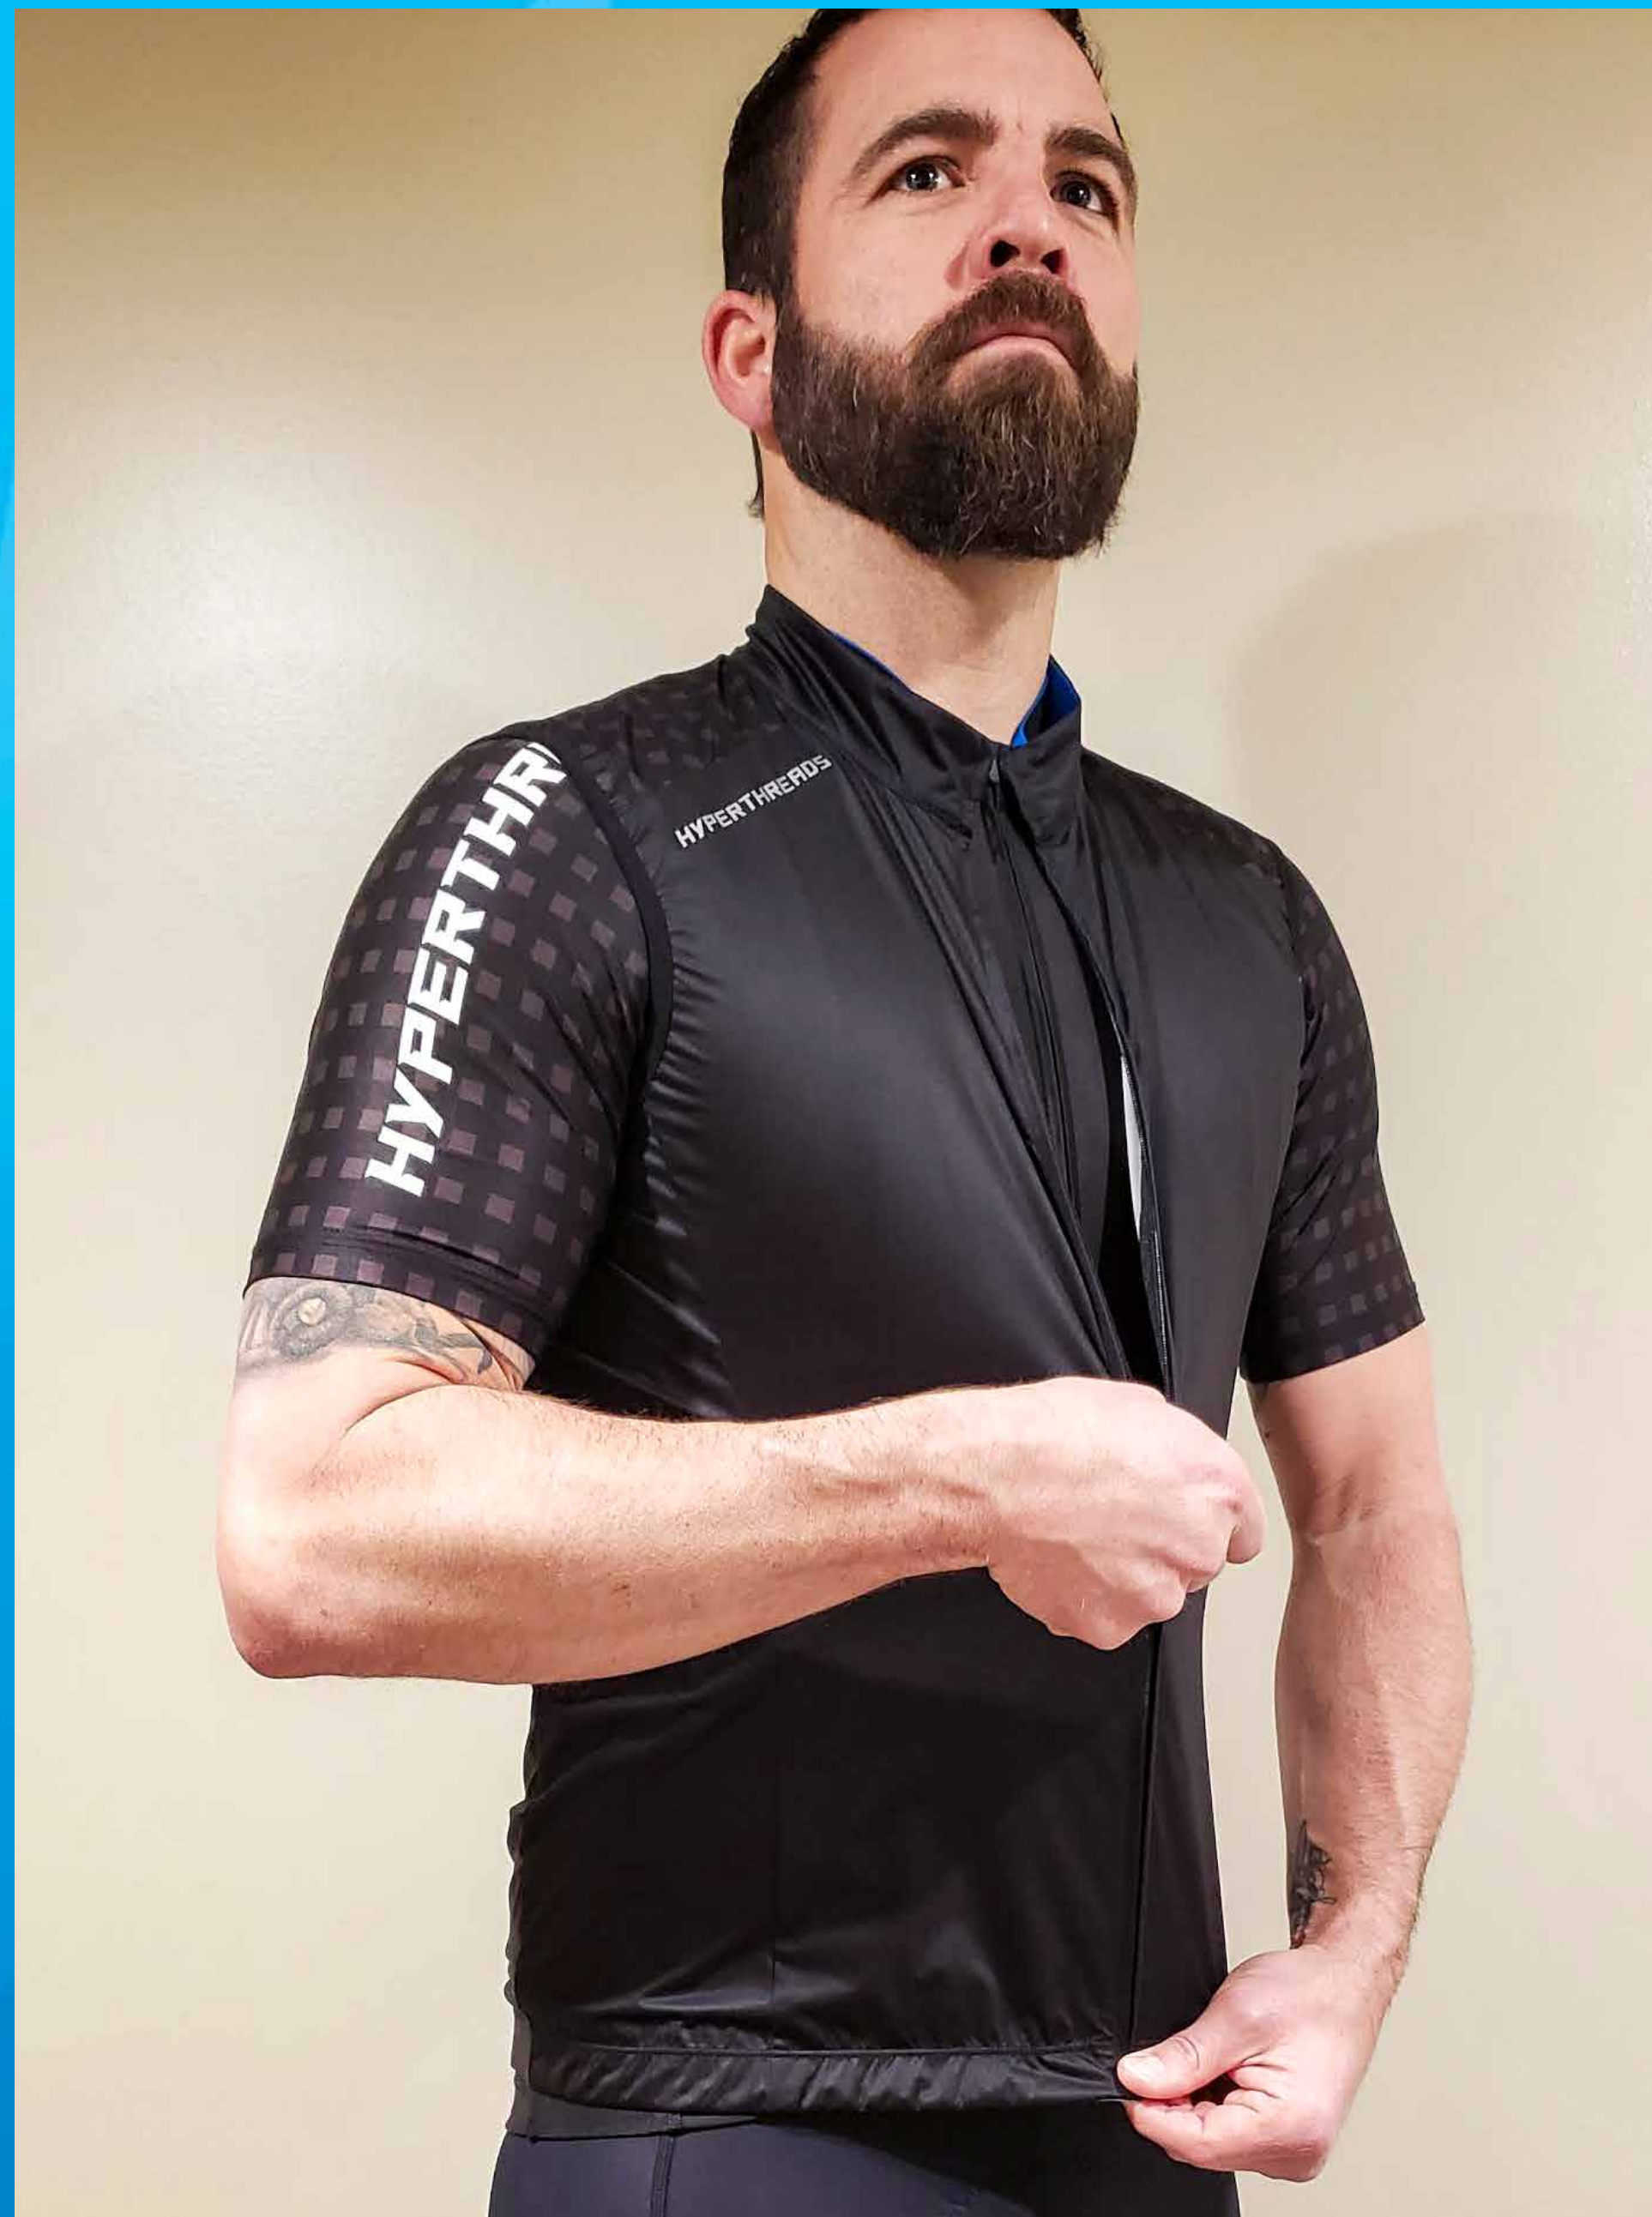

# *WINDOUT VEST*

*SIZE: XL*

*Height: 6'*

*Weight: 190lbs*