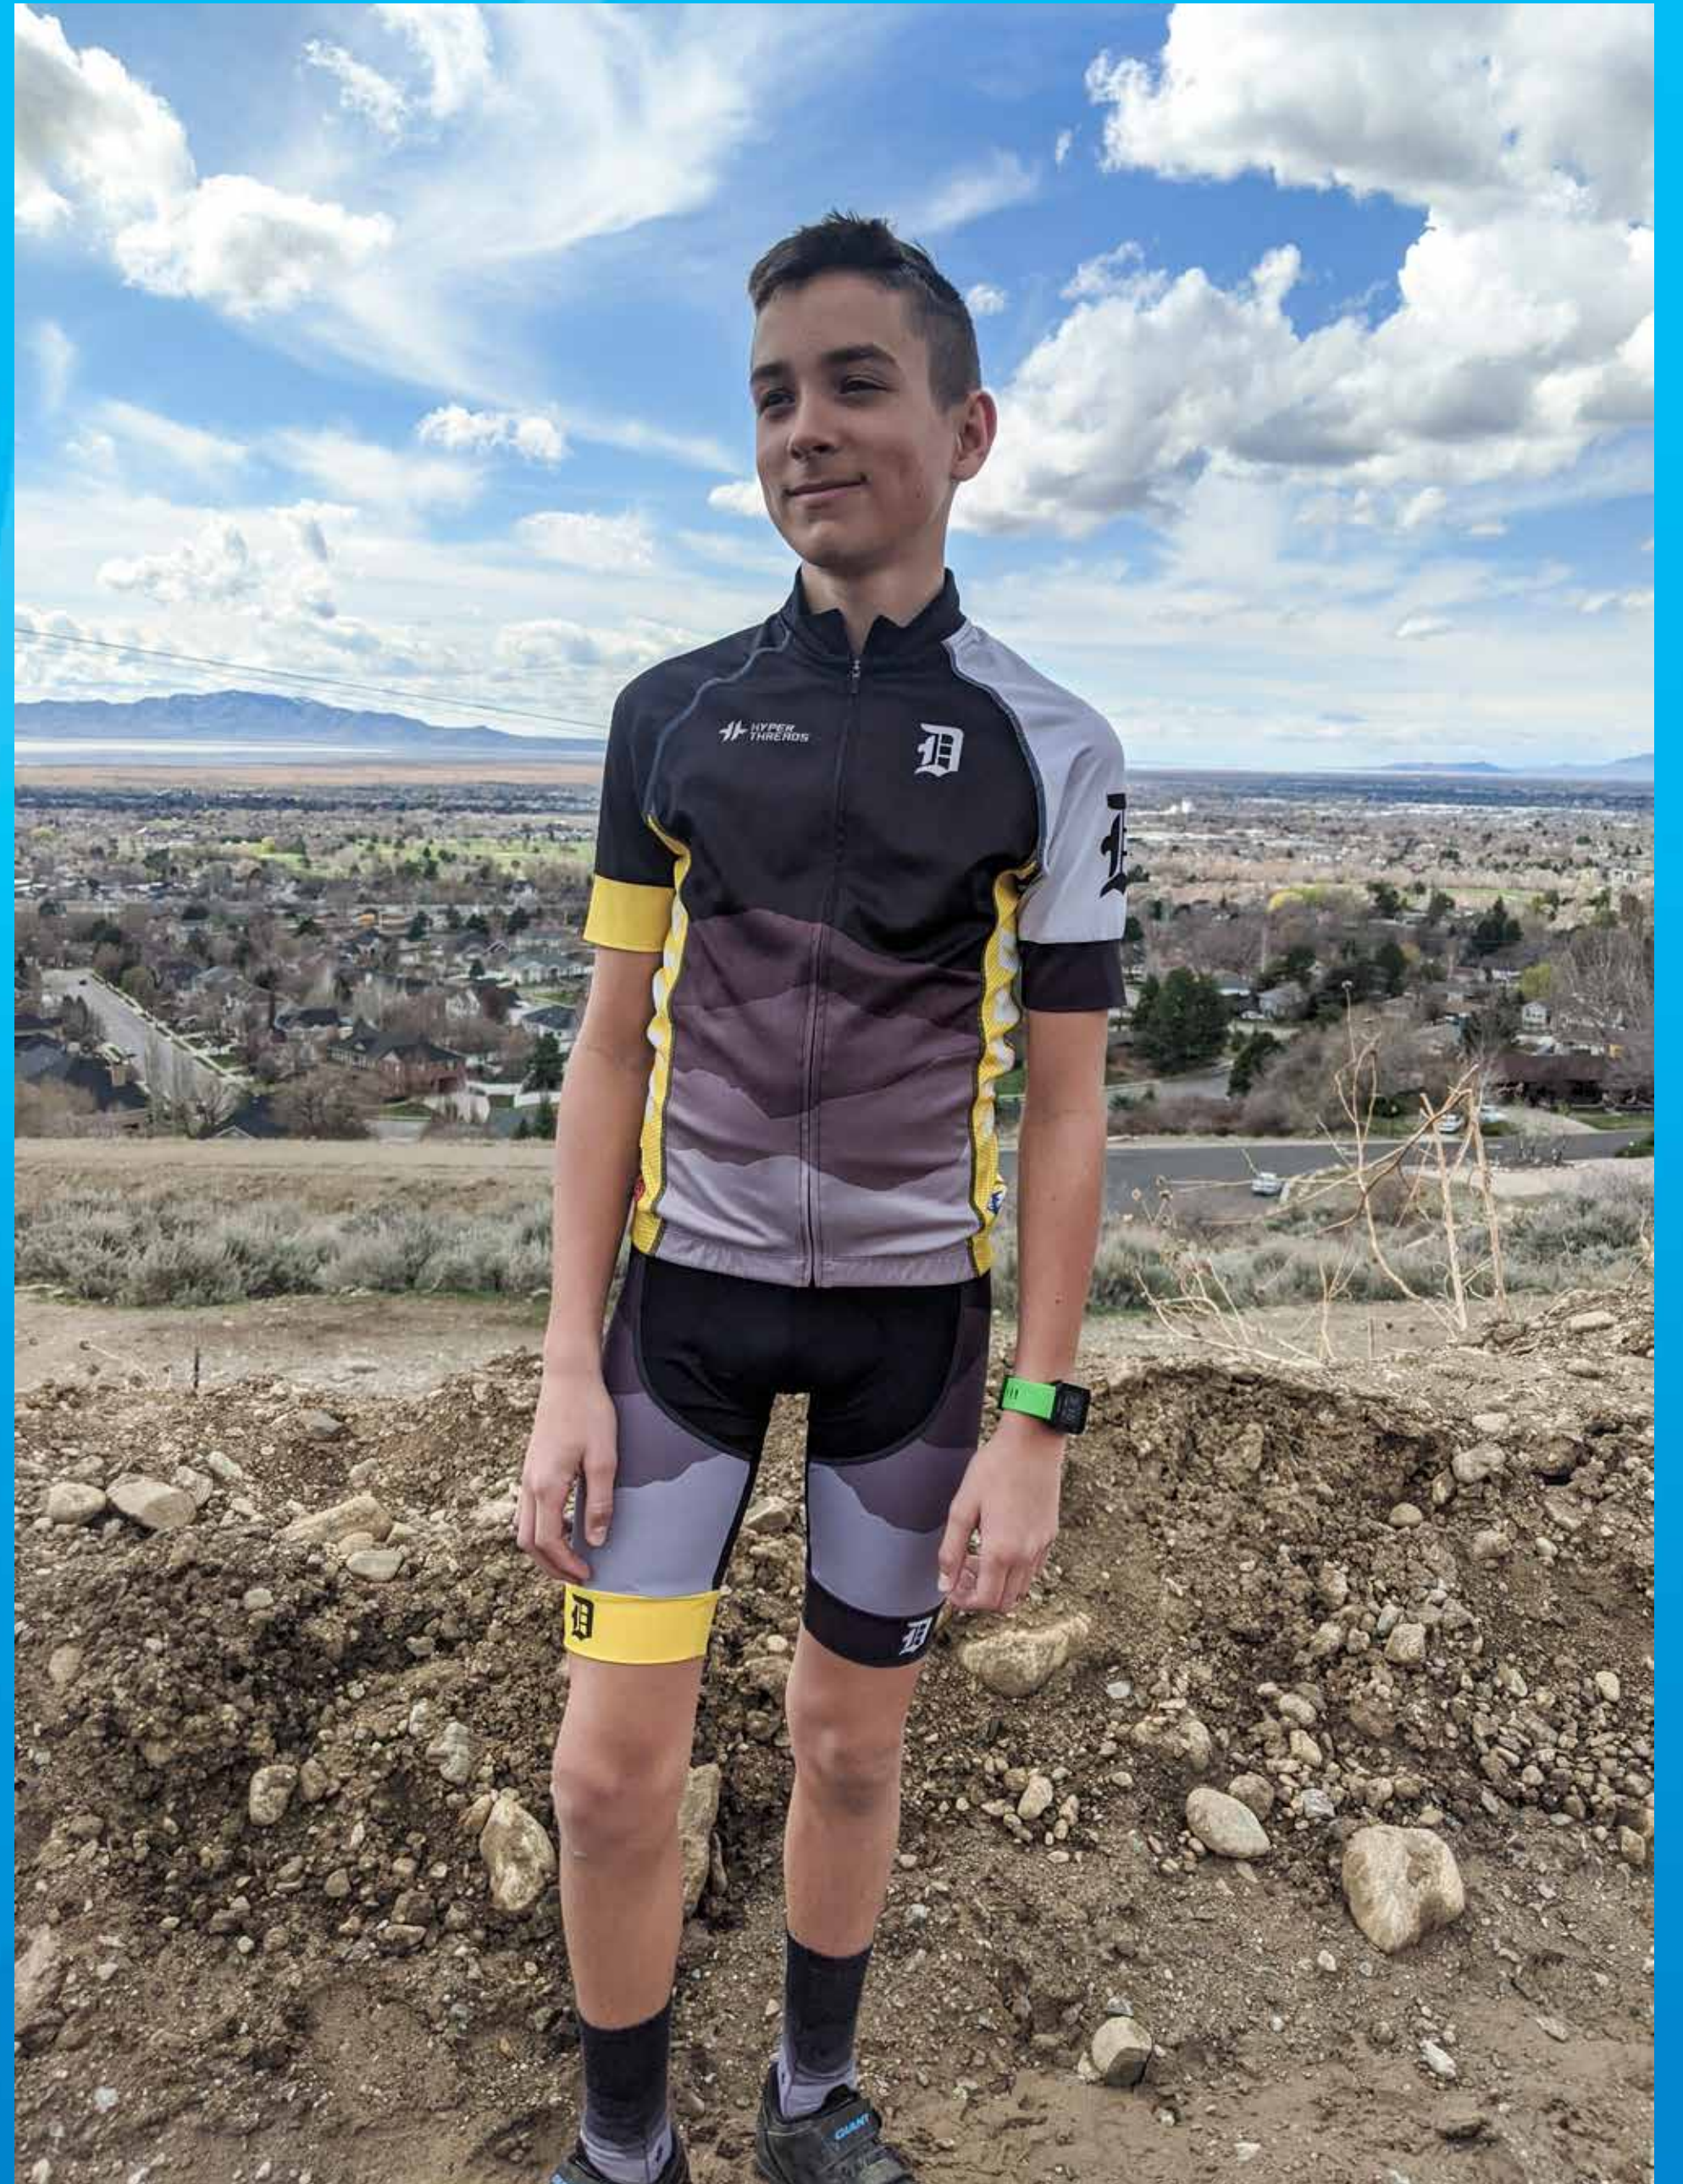

***CONTINENTAL  
SIZE: XS***

***Height: 5'5"***

***Weight: 97lbs***

***COMPETITION***  
***SIZE: XS***

***Height: 5'3"***

***Weight: 94lbs***

**COMPETITION**  
**SIZE: XS**

**Height: 5'3"**